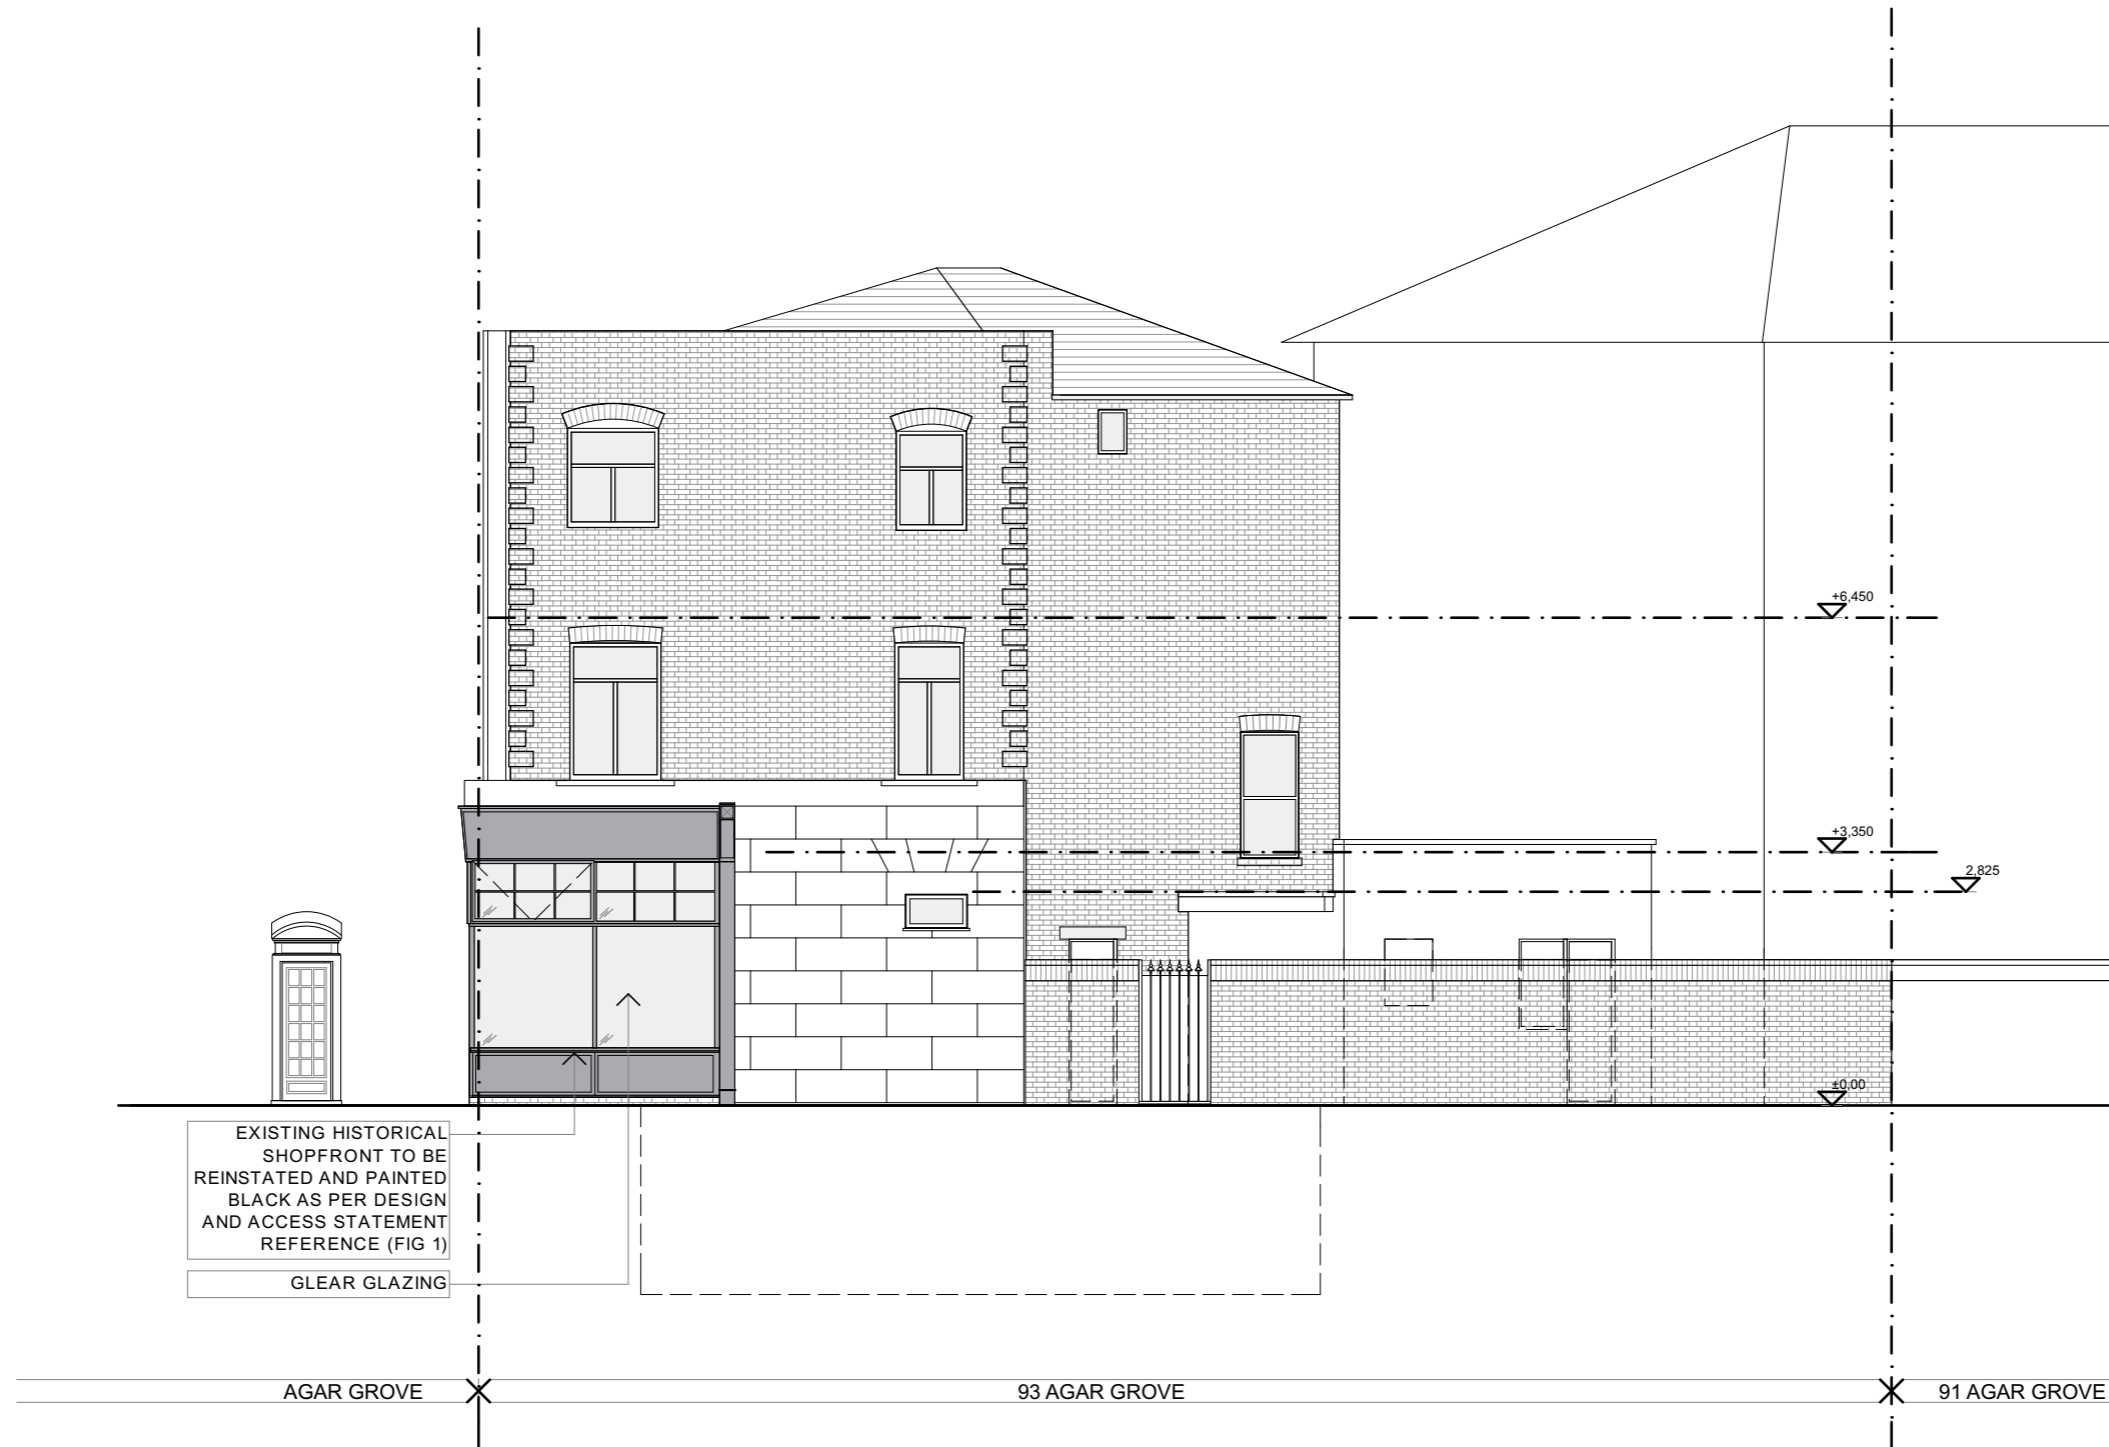

Figured dimensions only are to be taken from this drawing. All dimensions are to be checked on site before any work is put in hand. If in doubt, ask.

NOTES

EXISTING HISTORICAL SHOPFRONT TO BE REINSTATED AND PAINTED BLACK AS PER DESIGN AND ACCESS STATEMENT REFERENCE (FIG 1)

Project No:	032 93 Agar Grove		
Author:	ac 93 Agar Grove, London		
Checked:	ac Mr Balraj Phakey		
Title:	Elevations Proposed Rear Elevation		
Status:	PLANNING	Scale A1: 1:50	Scale A3: 1:100
Project no. / Stage / Drawing no.	Date:	Revision:	
032(P)044	Jan '21	(--)	