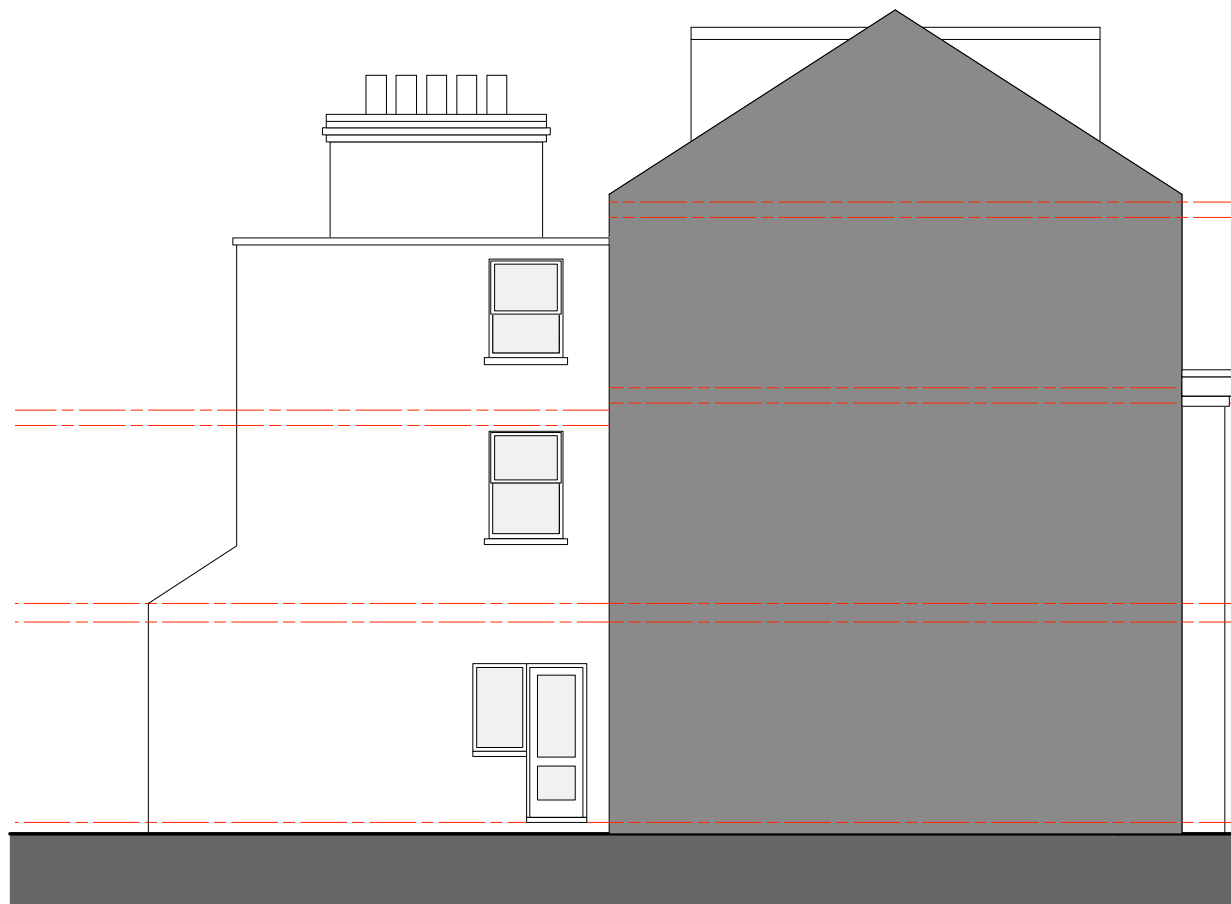

Existing Front Elevation 1:100

Existing Side Elevation Section West 1:100

Existing Rear Elevation 1:100

Existing Side Elevation / Section East 1:100

revisions

AG design AG Design Ltd
 architectural services (+44) 07515651778
 E: amy@agdesignltd.com

Project
 97 Constantine Road, London,
 NW3 2LP

Title
 Existing Elevations

Drawing No	Revision	Scale	Date
176 03		1:100 @A3	Jan 2021

Do not scale off this drawings. All dimensions to be checked on site prior to beginning works. report immediately in writing to project architect if any discrepancies are found between this drawing and the information recorded on site or give elsewhere.