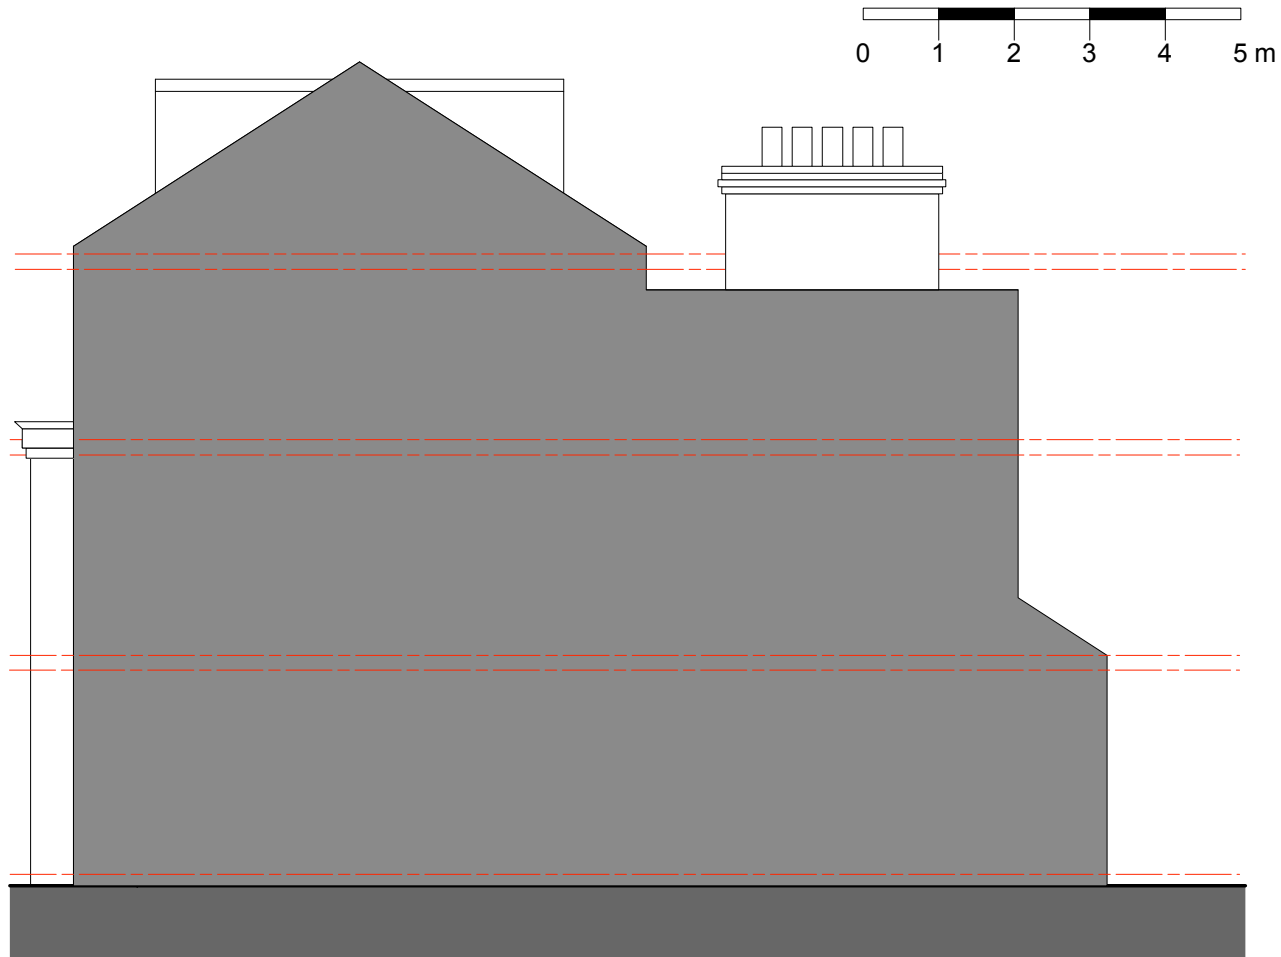

Existing Front Elevation 1:100

Existing Side Elevation Section West 1:100

Existing Rear Elevation 1:100

Existing Side Elevation / Section East 1:100

revisions

AG design AG Design Ltd
 architectural services (+44) 07515651778
 E: amy@agdesignltd.com

Project
 97 Constantine Road, London,
 NW3 2LP

Title
 Existing Elevations

Drawing No	Revision	Scale	Date
176 03		1:100 @A3	Jan 2021

Do not scale off this drawings. All dimensions to be checked on site prior to beginning works. report immediately in writing to project architect if any discrepancies are found between this drawing and the information recorded on site or give elsewhere.