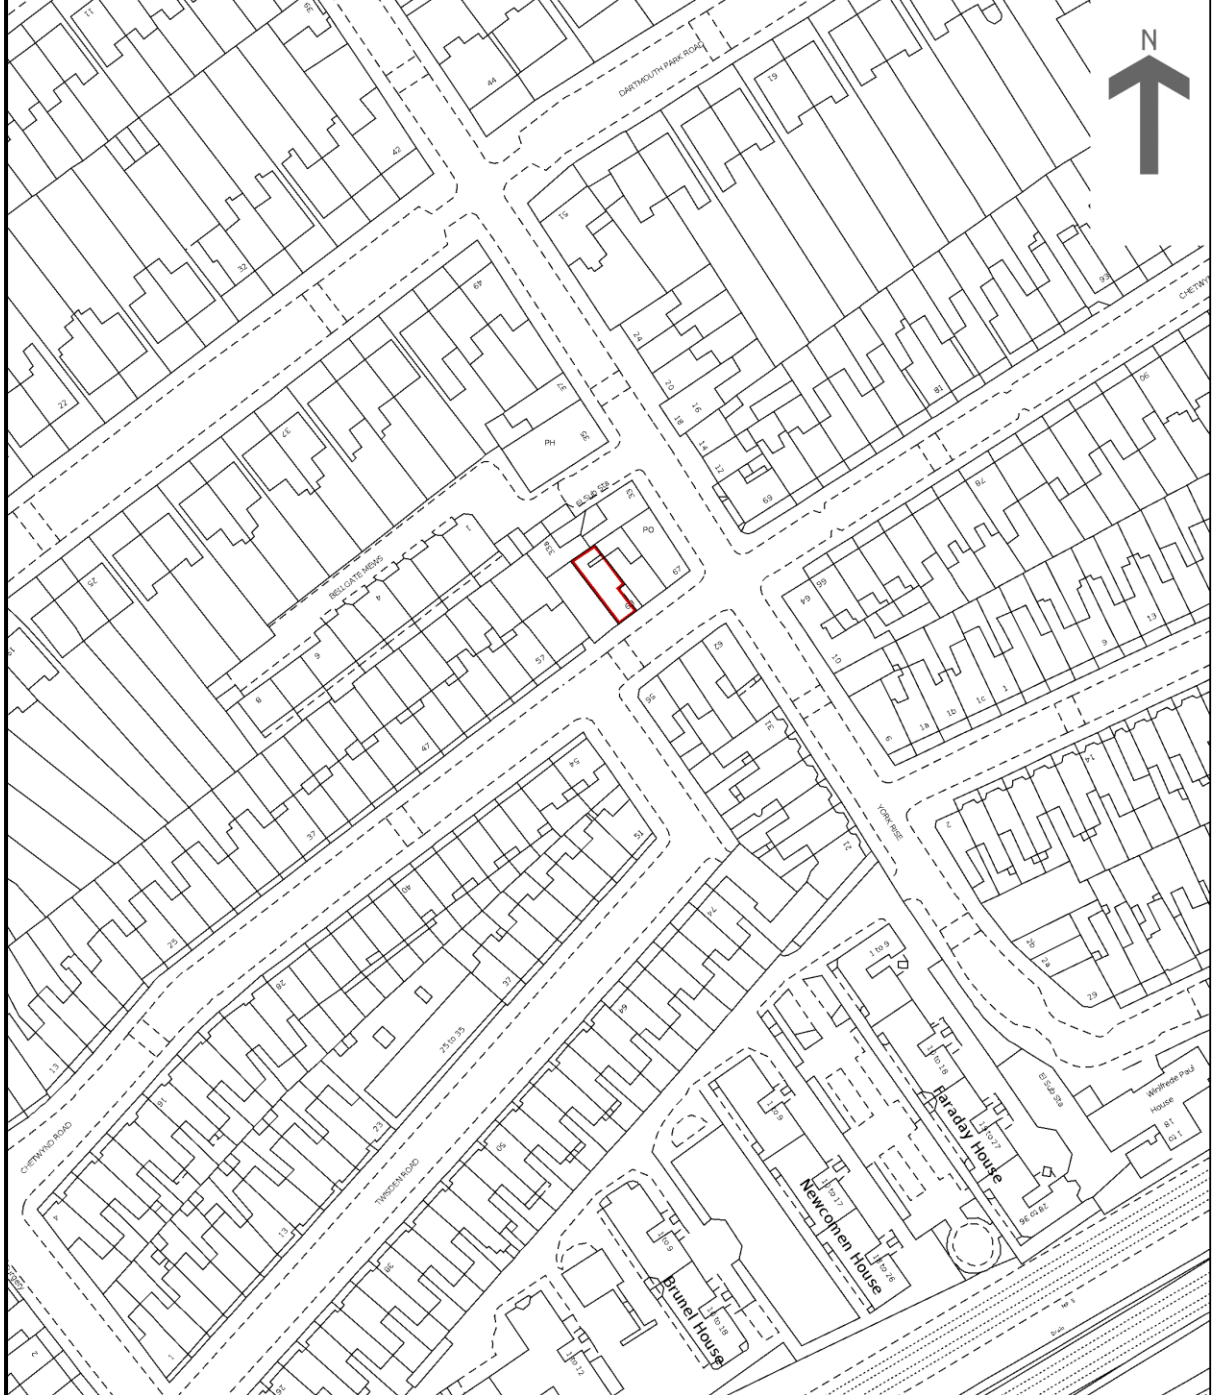

HM Land Registry
Current title plan

Title number **NGL912649**
Ordnance Survey map reference **TQ2886SE**
Scale **1:1250**
Administrative area **Camden**

©Crown Copyright. Produced by HM Land Registry. Reproduction in whole or in part is prohibited without the prior written permission of Ordnance Survey. Licence Number 100026316

63 Chetwynd Road, London, NW5 1BX

Location Plan