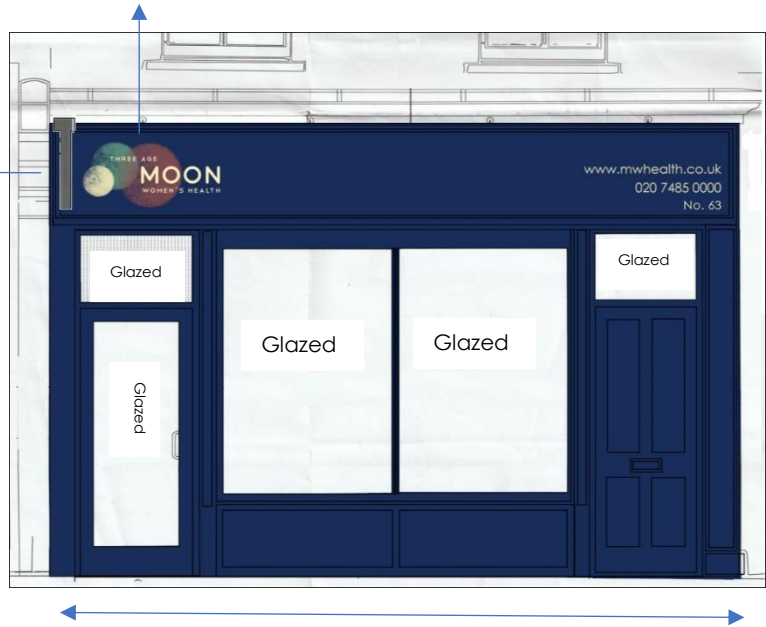

63 Chetwynd Road, NW5 1BX  
 Elevation Drawing with Advertising

Hanging Sign (projecting)  
 900mm x 500mm  
 Painted logo on painted background

Painted shop sign on hardwood

4850mm (Scale 1:50)

3250mm

	
Dk Blue CMYK C 100 M 79 Y 13 K 50	Red/Brown CMYK C 50 M 100 Y 100 K 10
	
Emerald CMYK C 88 M 0 Y 74 K 40	Yellow CMYK C 0 M 3 Y 32 K 0

Colour Palette