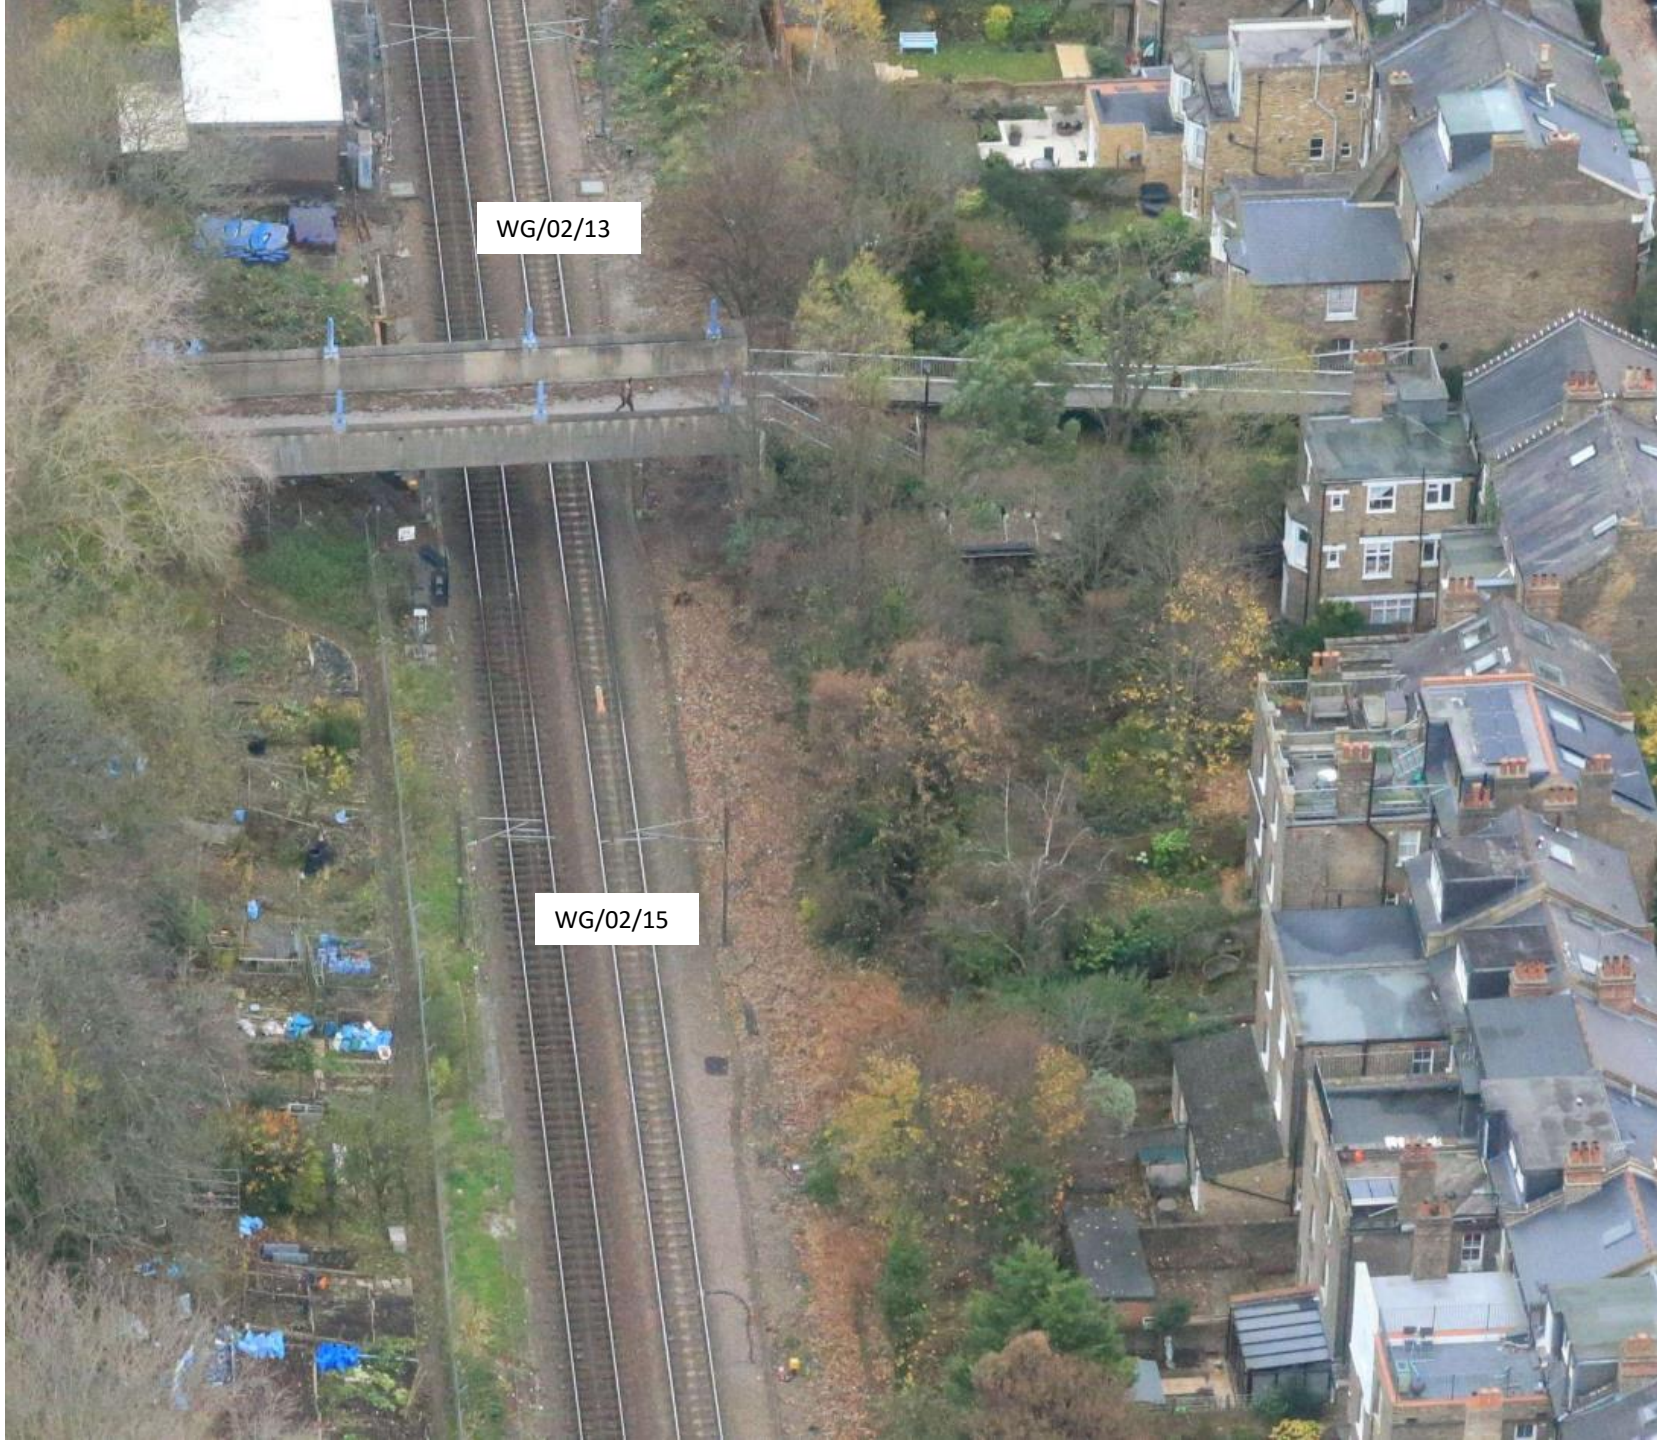

WG/02/13

WG/02/15

3rd party trees to be pruned back from OLE