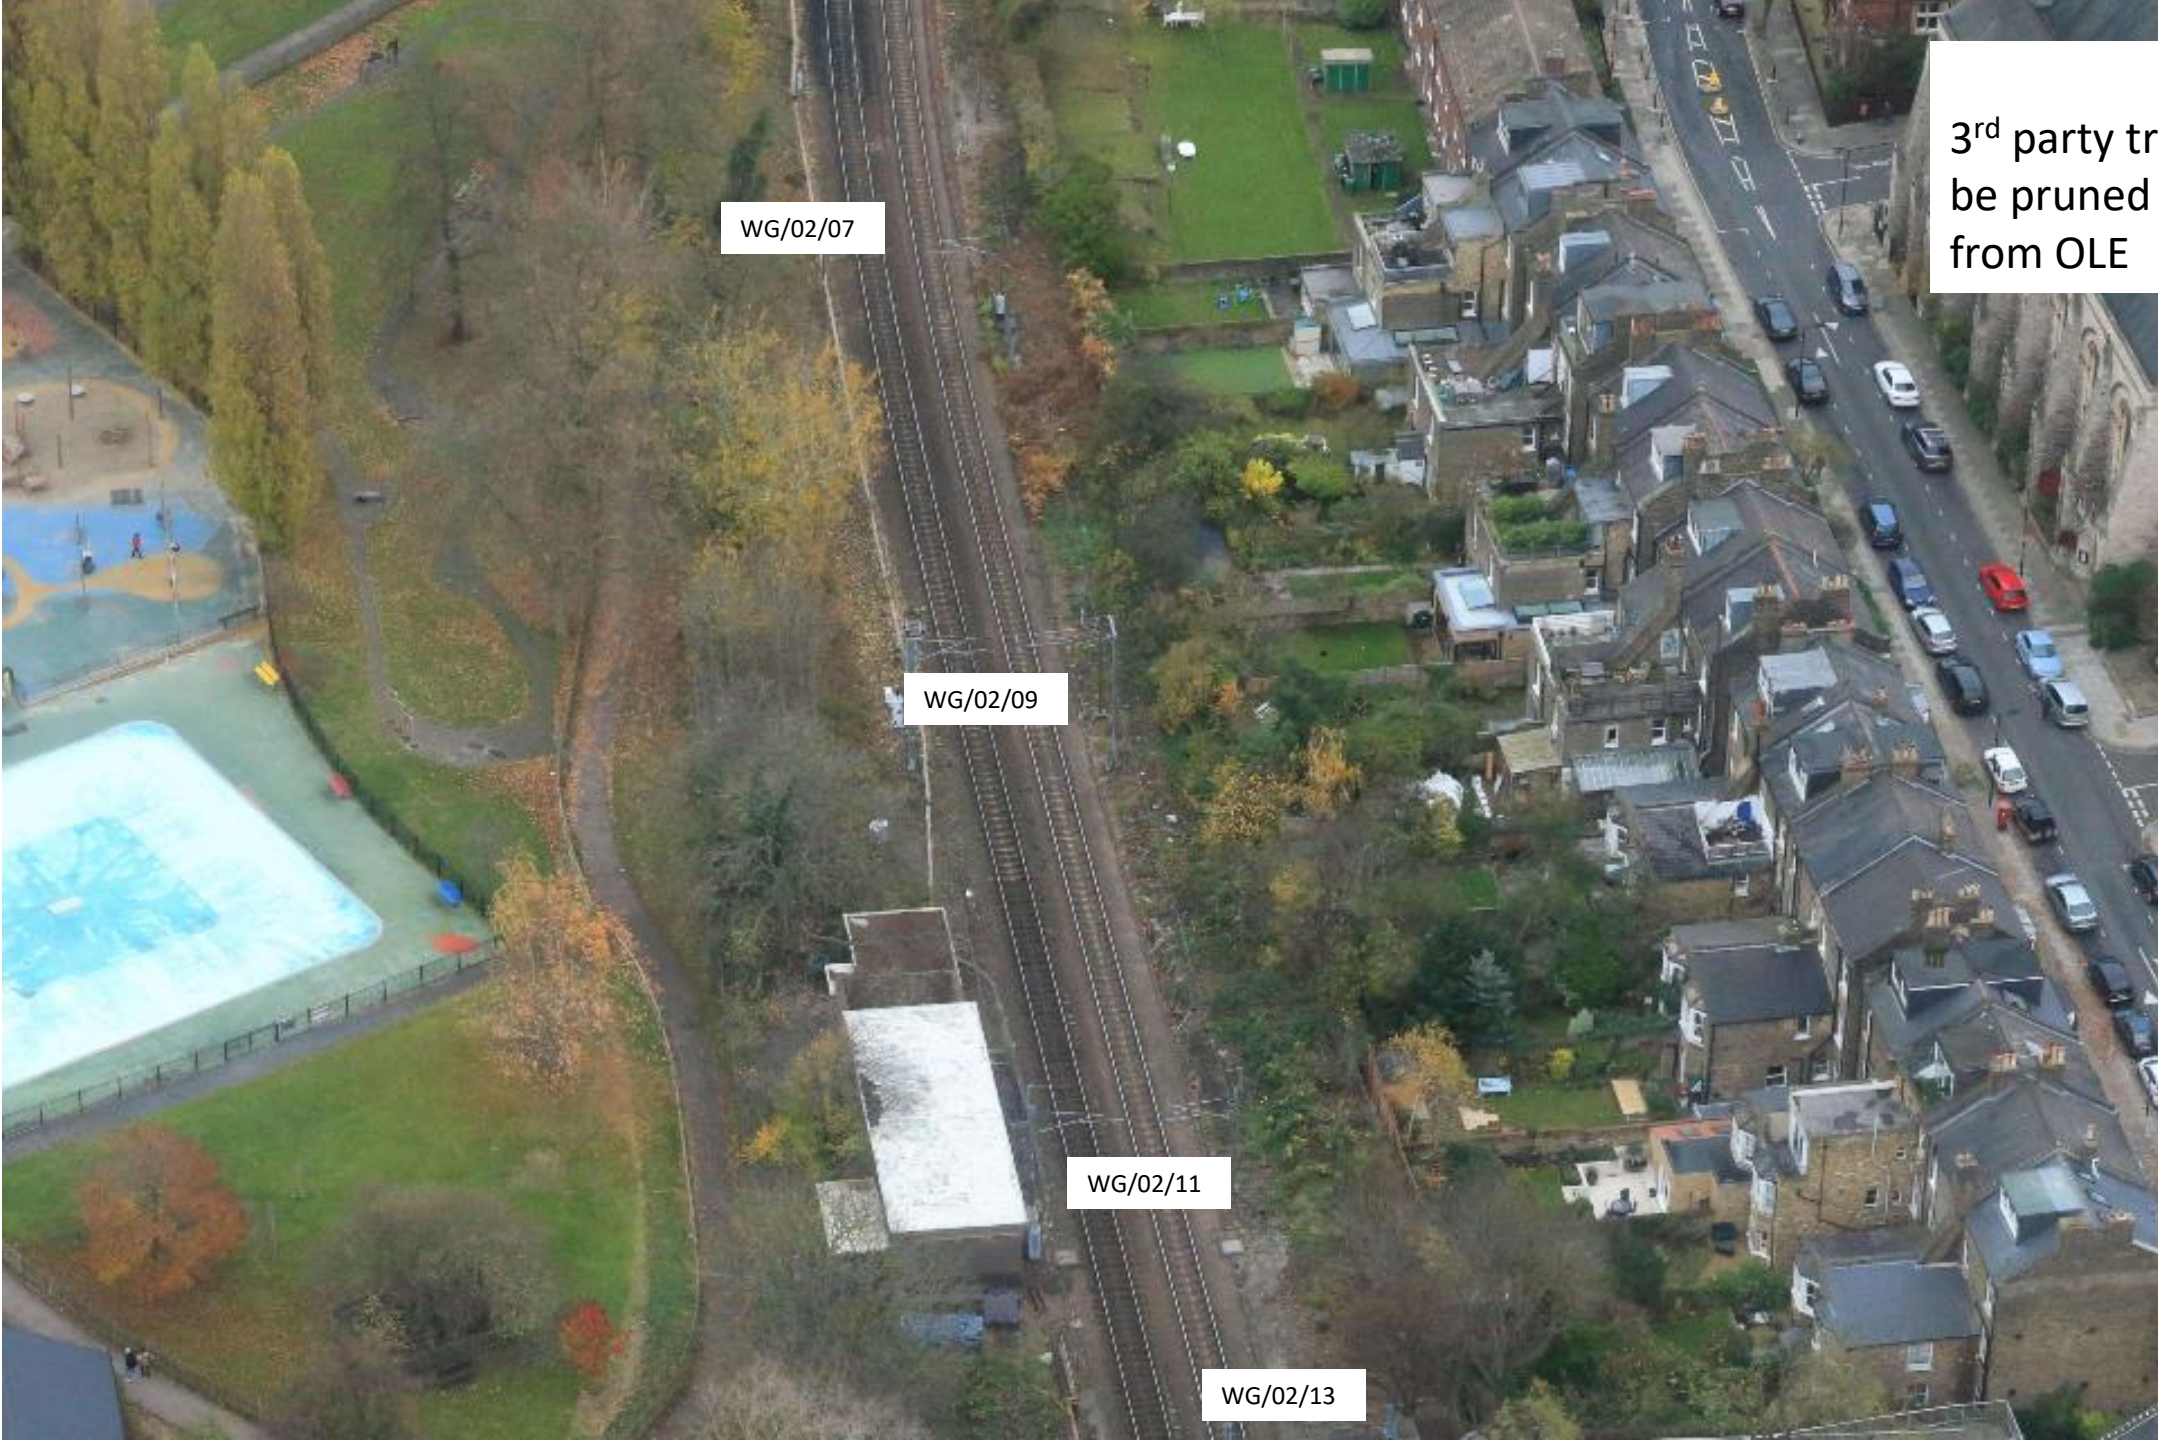

WG/01/39

Signal NL1011

WG/01/41

WG/01/43

1 x Eucalyptus side prune by 2 m98
100 -102a Savernake Road NW3 2JT

3rd party trees to
be pruned back
from OLE

1 x Eucalyptus side prune by 2 m
88- 90 Savernake Road NW3 2JT

WG/01/45

3rd party trees to
be pruned back
from OLE

3rd party trees to be pruned back from OLE

WG/02/03

1 group of sycamore side prune by 2 m
58 – 60 Savernake Road NW3 2JT

1 group of Ash side prune by 2 m
56 Savernake Road NW3 2JT

WG/02/05

1 Ash side prune by 1 m
44 – 50 Savernake Road NW3 2JT

WG/02/07

3rd party trees to
be pruned back
from OLE

WG/02/07

WG/02/09

WG/02/11

WG/02/13