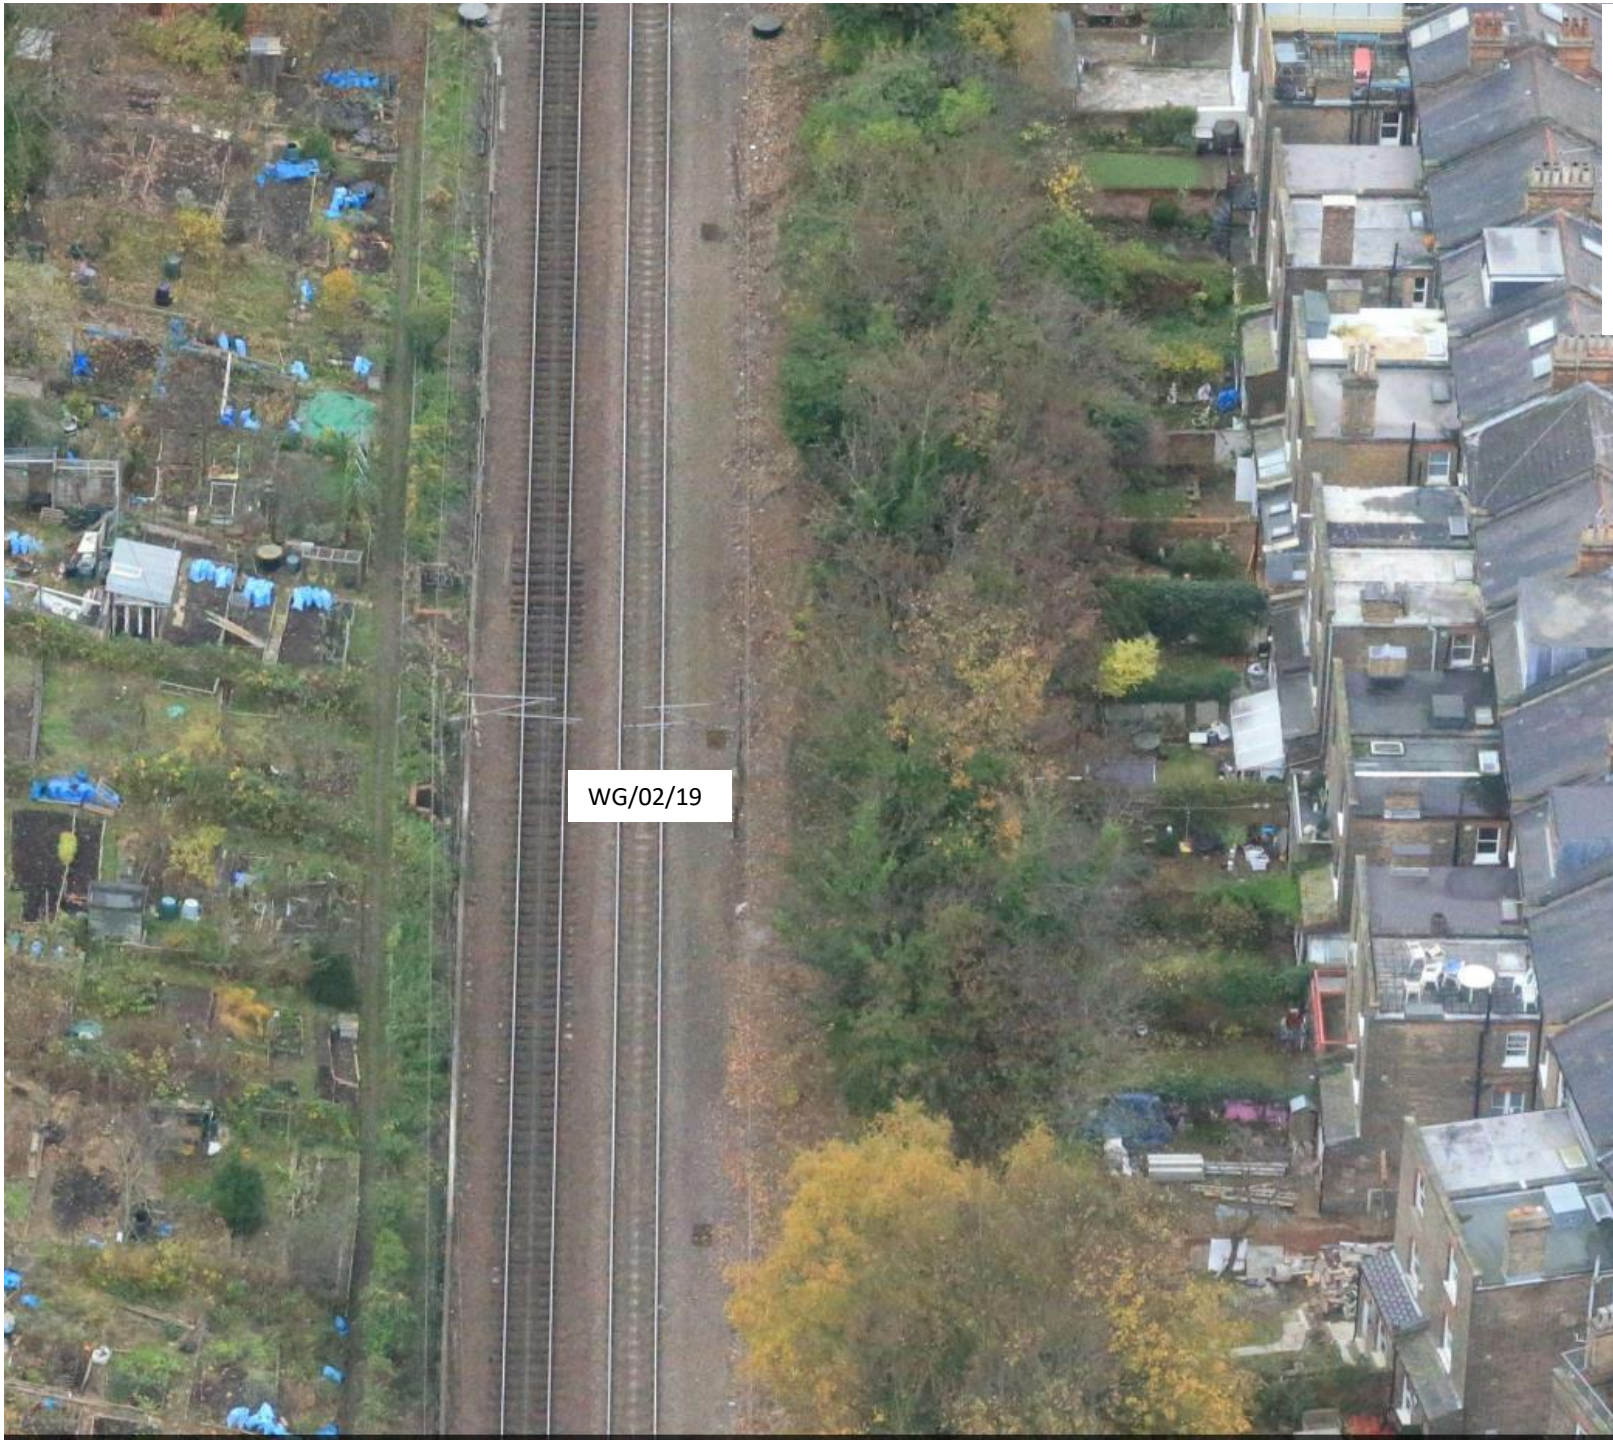

WG/02/19

3rd party trees to be pruned back from OLE