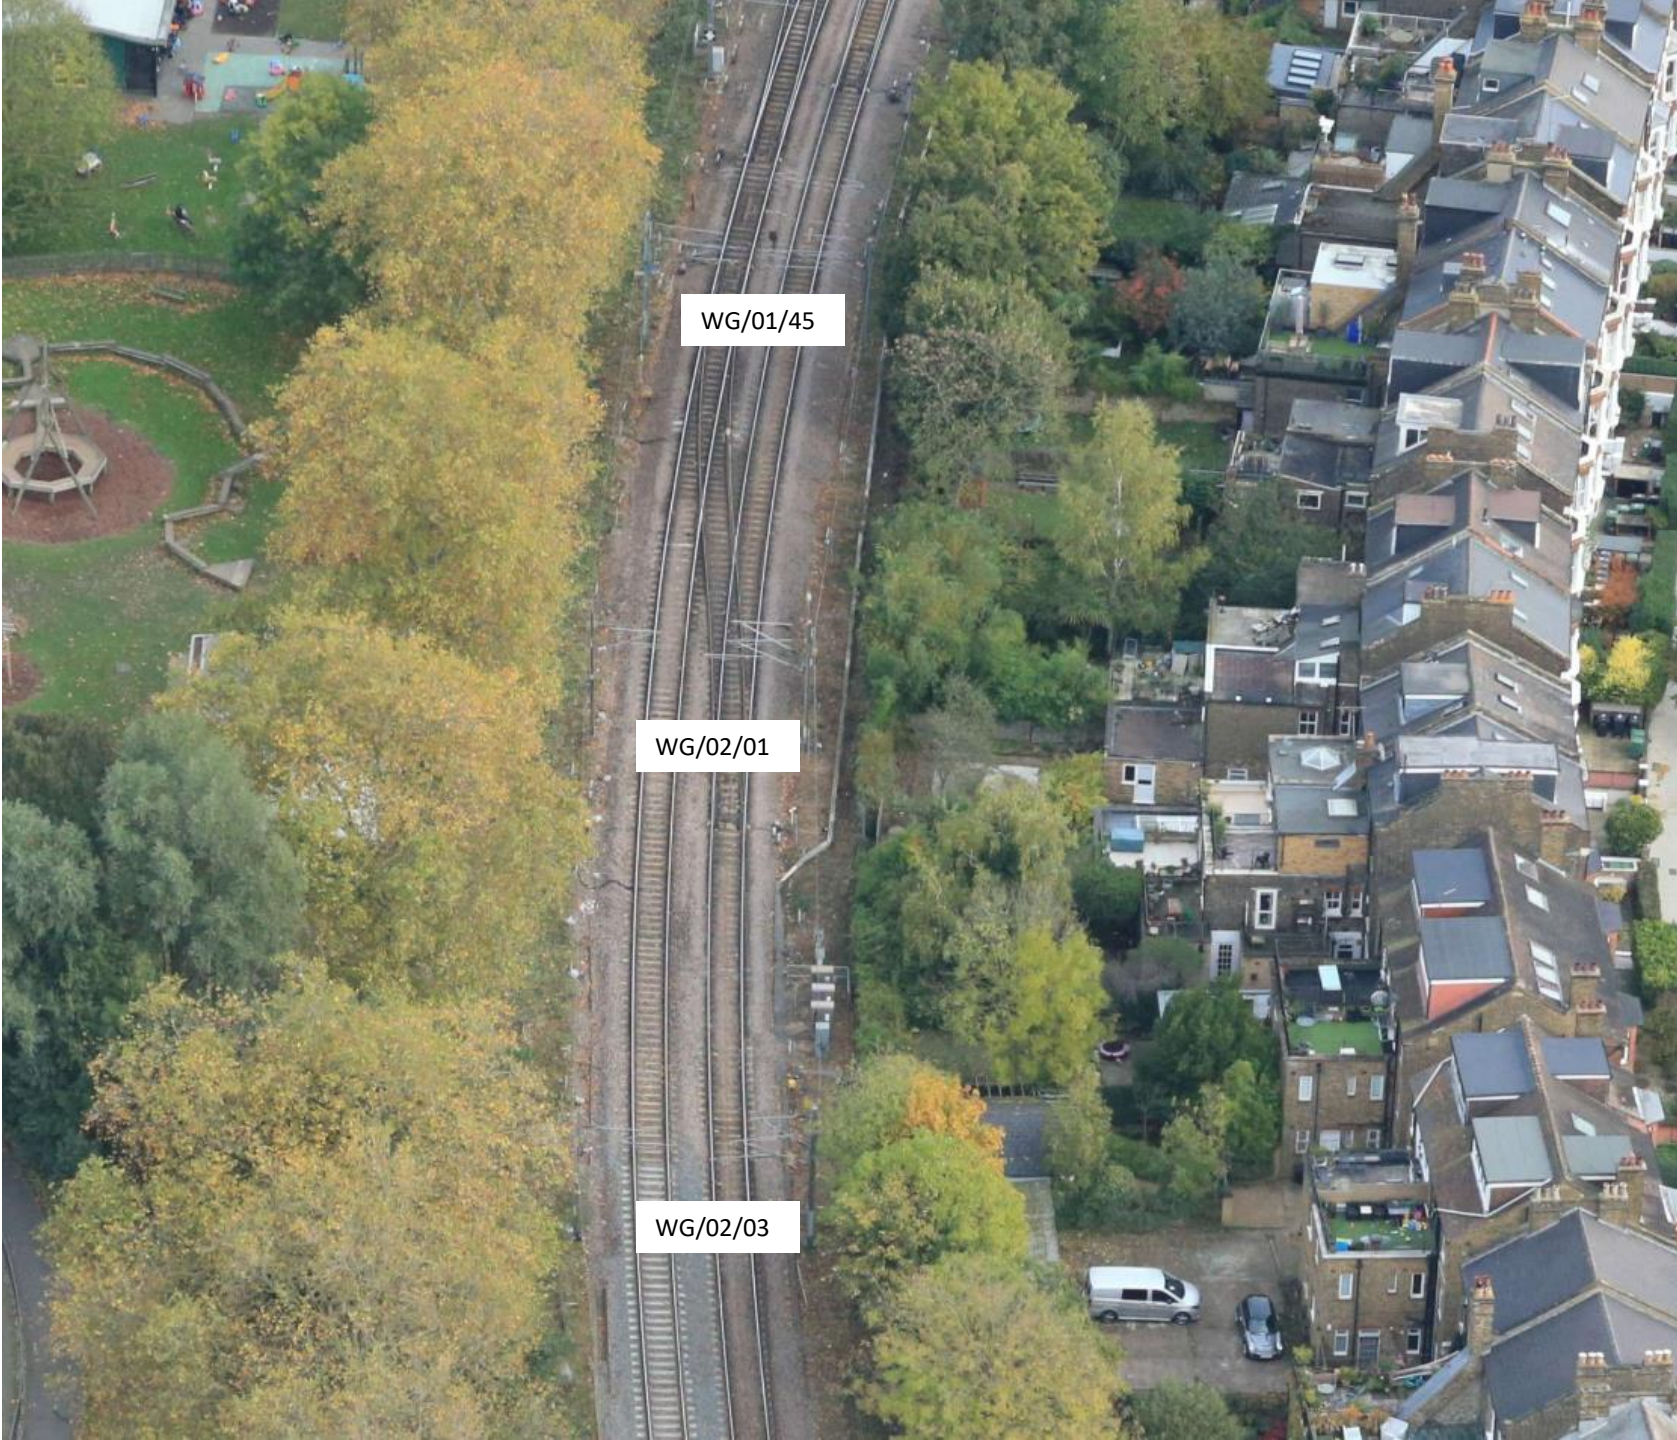

WG/01/39

Signal NL1011

WG/01/41

WG/01/43

1 x Eucalyptus side prune by 2 m98
100 -102a Savernake Road NW3 2JT

3rd party trees to
be pruned back
from OLE

1 x Eucalyptus side prune by 2 m
88- 90 Savernake Road NW3 2JT

WG/01/45

3rd party trees to
be pruned back
from OLE

3rd party trees to be pruned back from OLE

WG/02/03

1 group of sycamore side prune by 2 m
58 – 60 Savernake Road NW3 2JT

1 group of Ash side prune by 2 m
56 Savernake Road NW3 2JT

WG/02/05

1 Ash side prune by 1 m
44 – 50 Savernake Road NW3 2JT

WG/02/07

3rd party trees to
be pruned back
from OLE

WG/02/07

WG/02/09

WG/02/11

WG/02/13