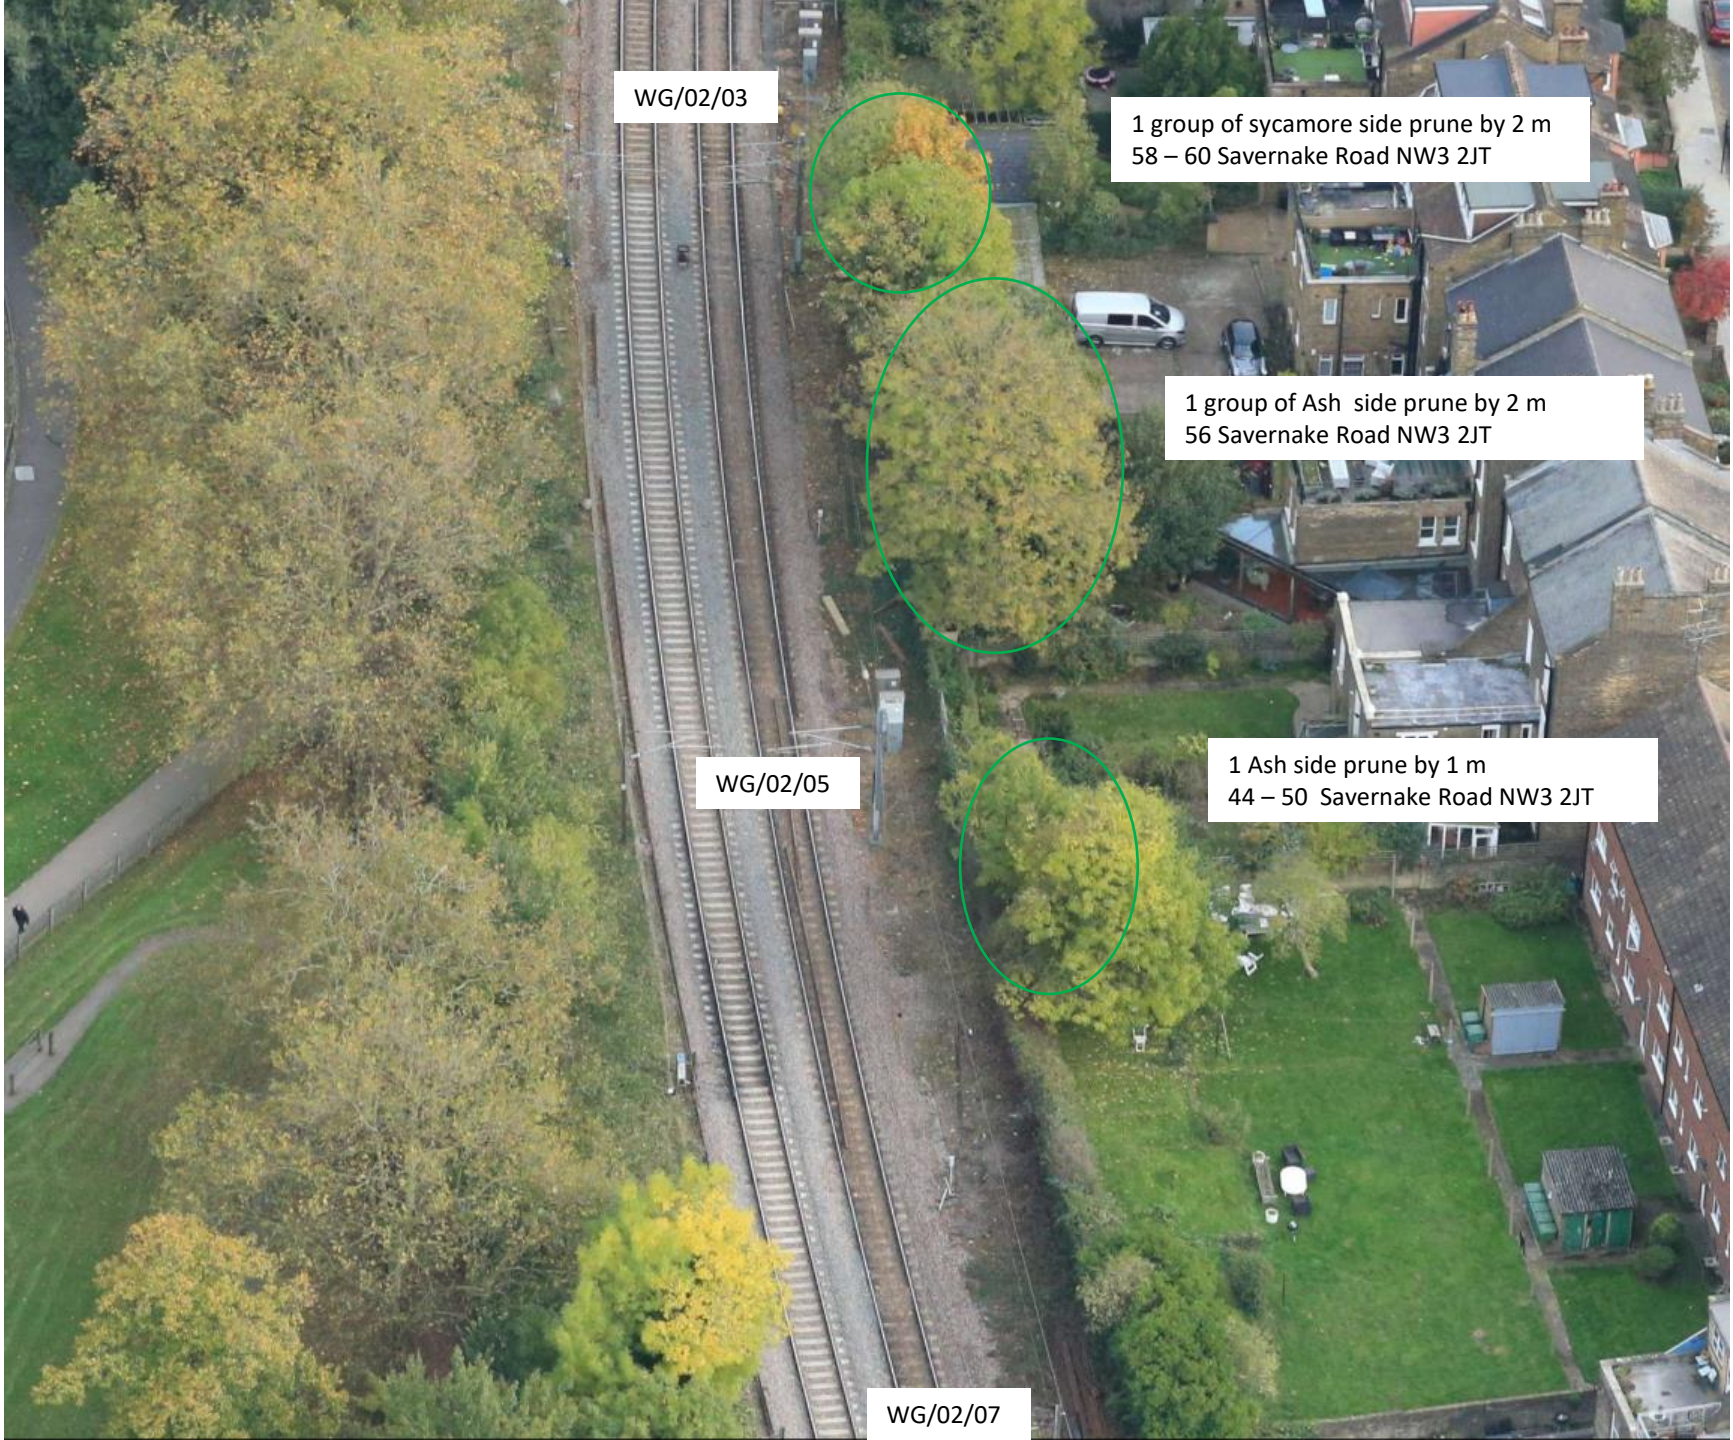

WG/01/39

Signal NL1011

WG/01/41

WG/01/43

1 x Eucalyptus side prune by 2 m98
100 -102a Savernake Road NW3 2JT

3rd party trees to
be pruned back
from OLE

1 x Eucalyptus side prune by 2 m
88- 90 Savernake Road NW3 2JT

WG/01/45

3rd party trees to
be pruned back
from OLE

3rd party trees to be pruned back from OLE

WG/02/03

1 group of sycamore side prune by 2 m
58 – 60 Savernake Road NW3 2JT

1 group of Ash side prune by 2 m
56 Savernake Road NW3 2JT

WG/02/05

1 Ash side prune by 1 m
44 – 50 Savernake Road NW3 2JT

WG/02/07

3rd party trees to
be pruned back
from OLE

WG/02/07

WG/02/09

WG/02/11

WG/02/13