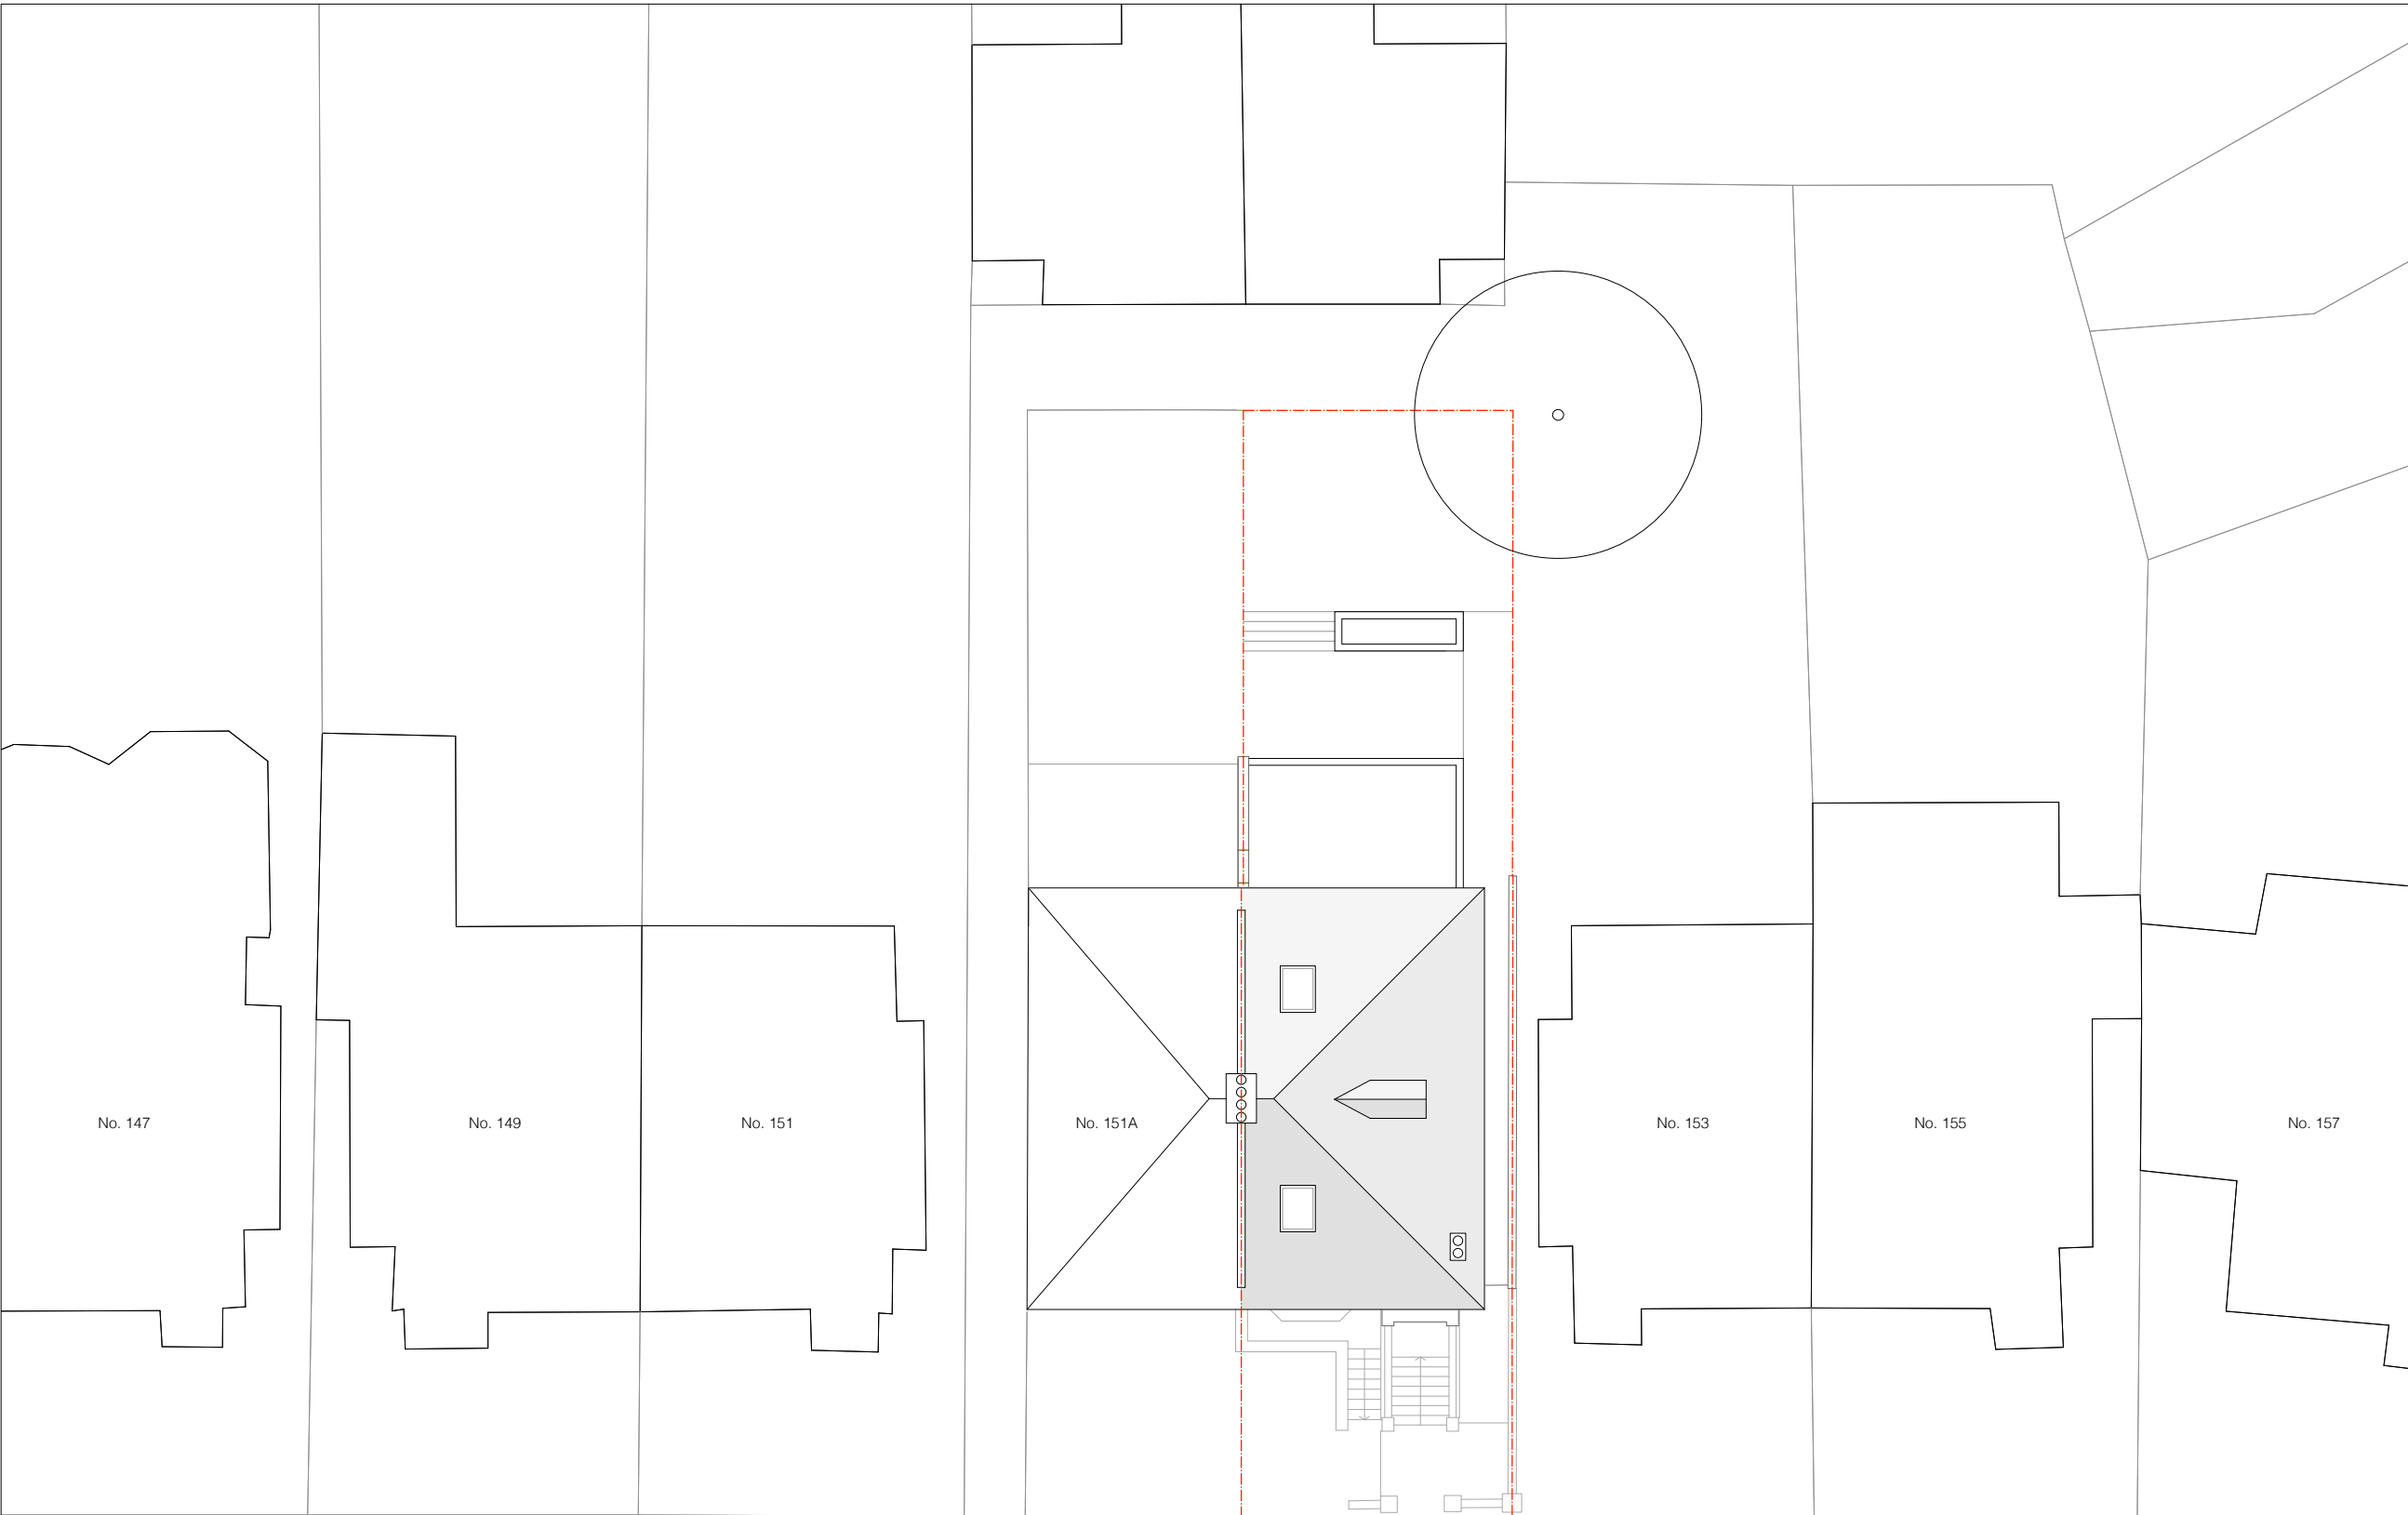

scale

revisions

no.	description	date
--	PLANNING	27.10.20

KING HENRY'S ROAD

FOR PLANNING

client	Alex Bartfeld
scale	1:200 at A3
project	151B King Henry's Road
drawing title	Proposed Site Plan
drawing no.	1606_PL_020
rev	-