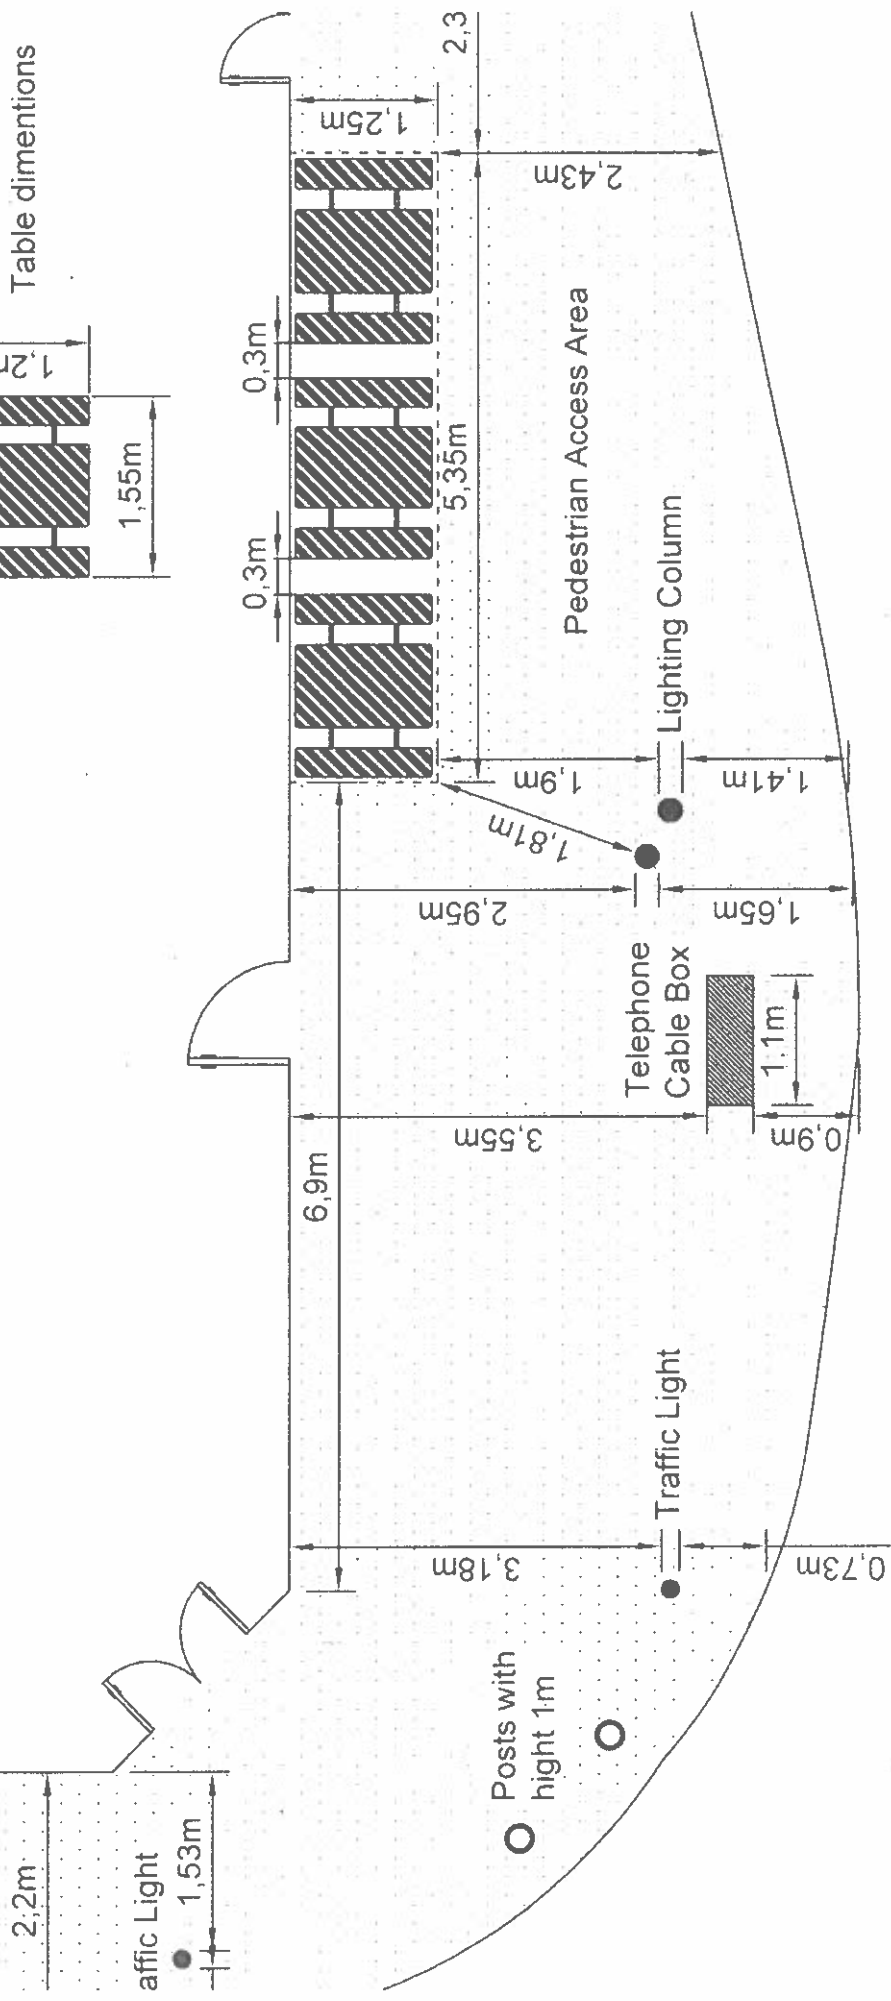

Premises Name : Newmarket House  
 Premises Address : 17 York Way, London N7 9QG

Area to be occupied by Amer  
 Area for Pedestrian Access

Agar Grove Street