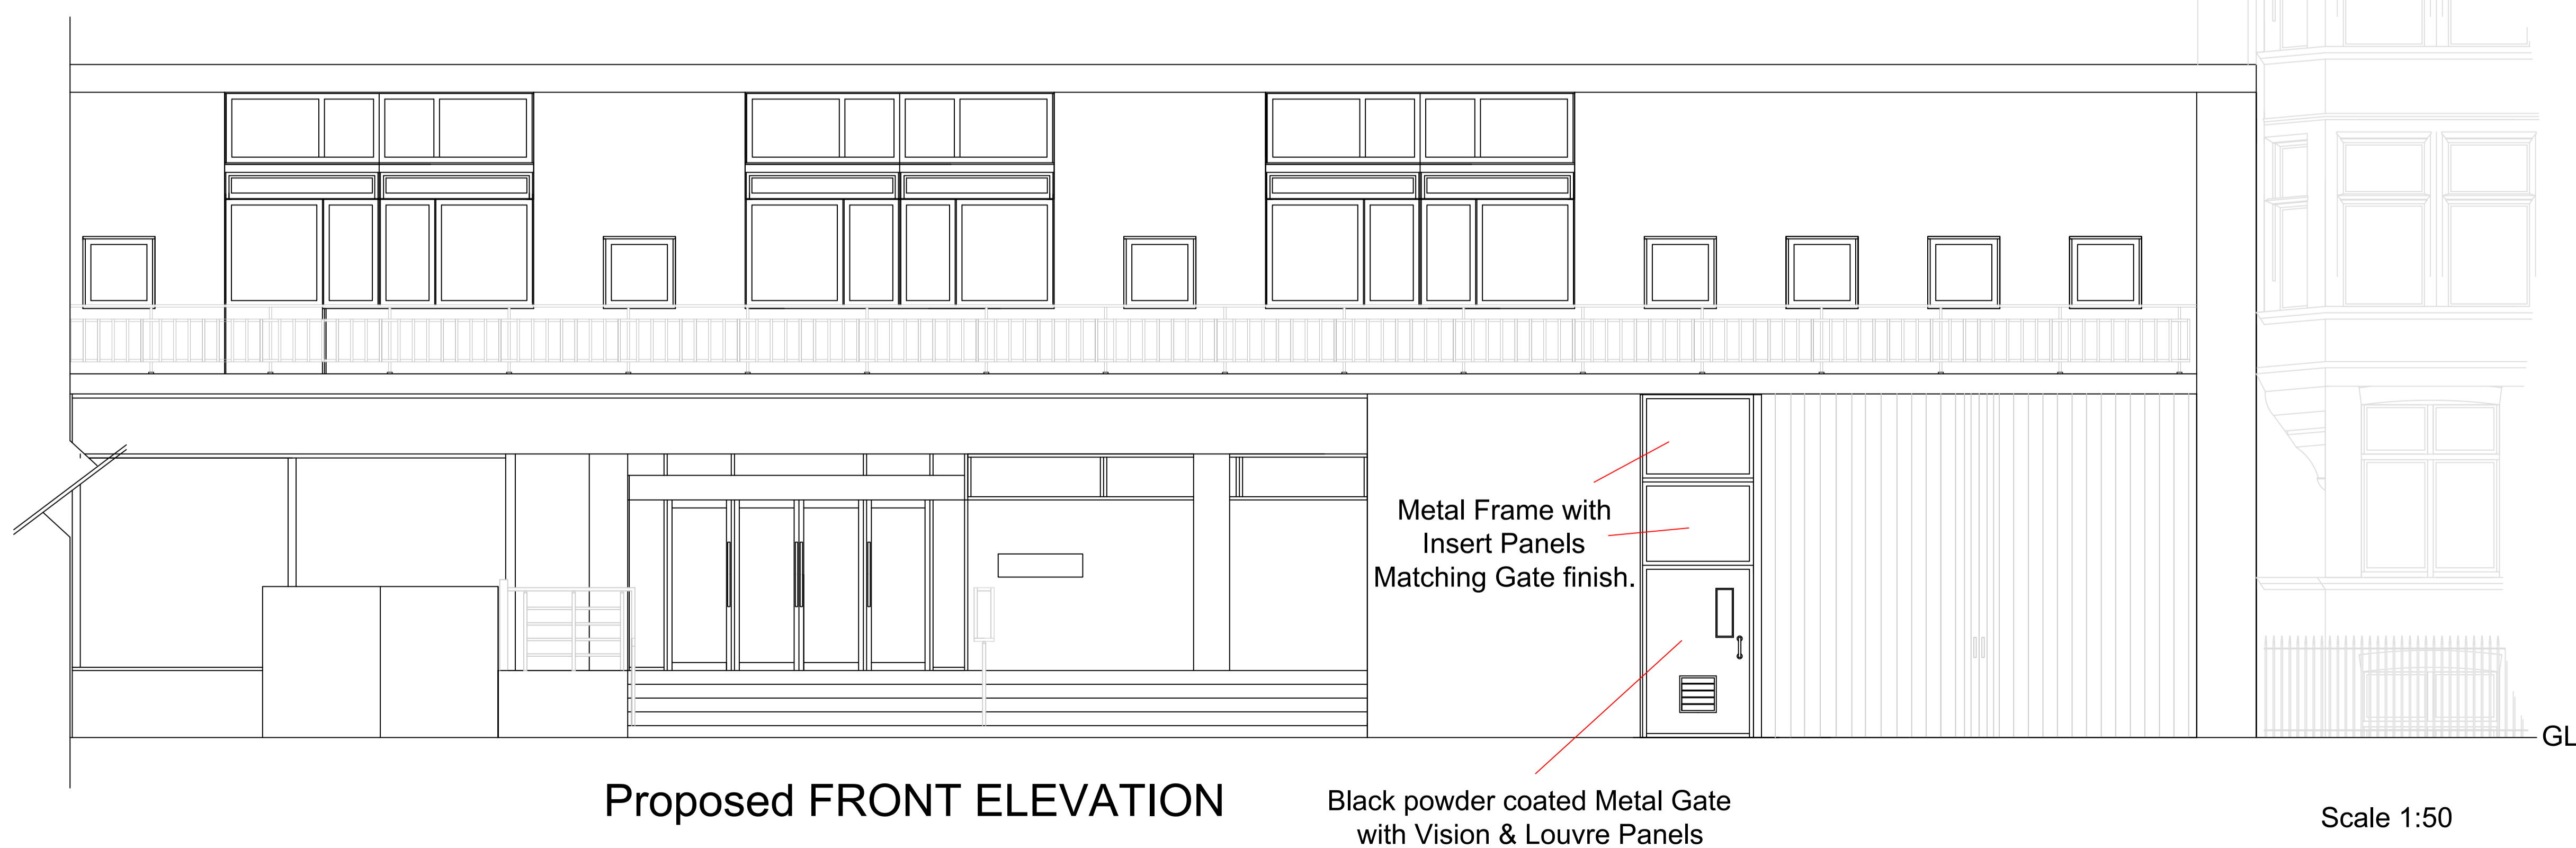

Proposed FRONT ELEVATION

Black powder coated Metal Gate
with Vision & Louvre Panels

Scale 1:50

Rev.	Date	Description

UCL ESTATES
GOWER STREET, LONDON WC1E 6BT

Drawn: J.S.
Date: Aug. 2020
Scale: 1:50 @ A1

1-19 TORRINGTON PLACE
WC1E 7HB
Proposed Front Elevation

DWG. NO. 086 - 01 - 04

rev