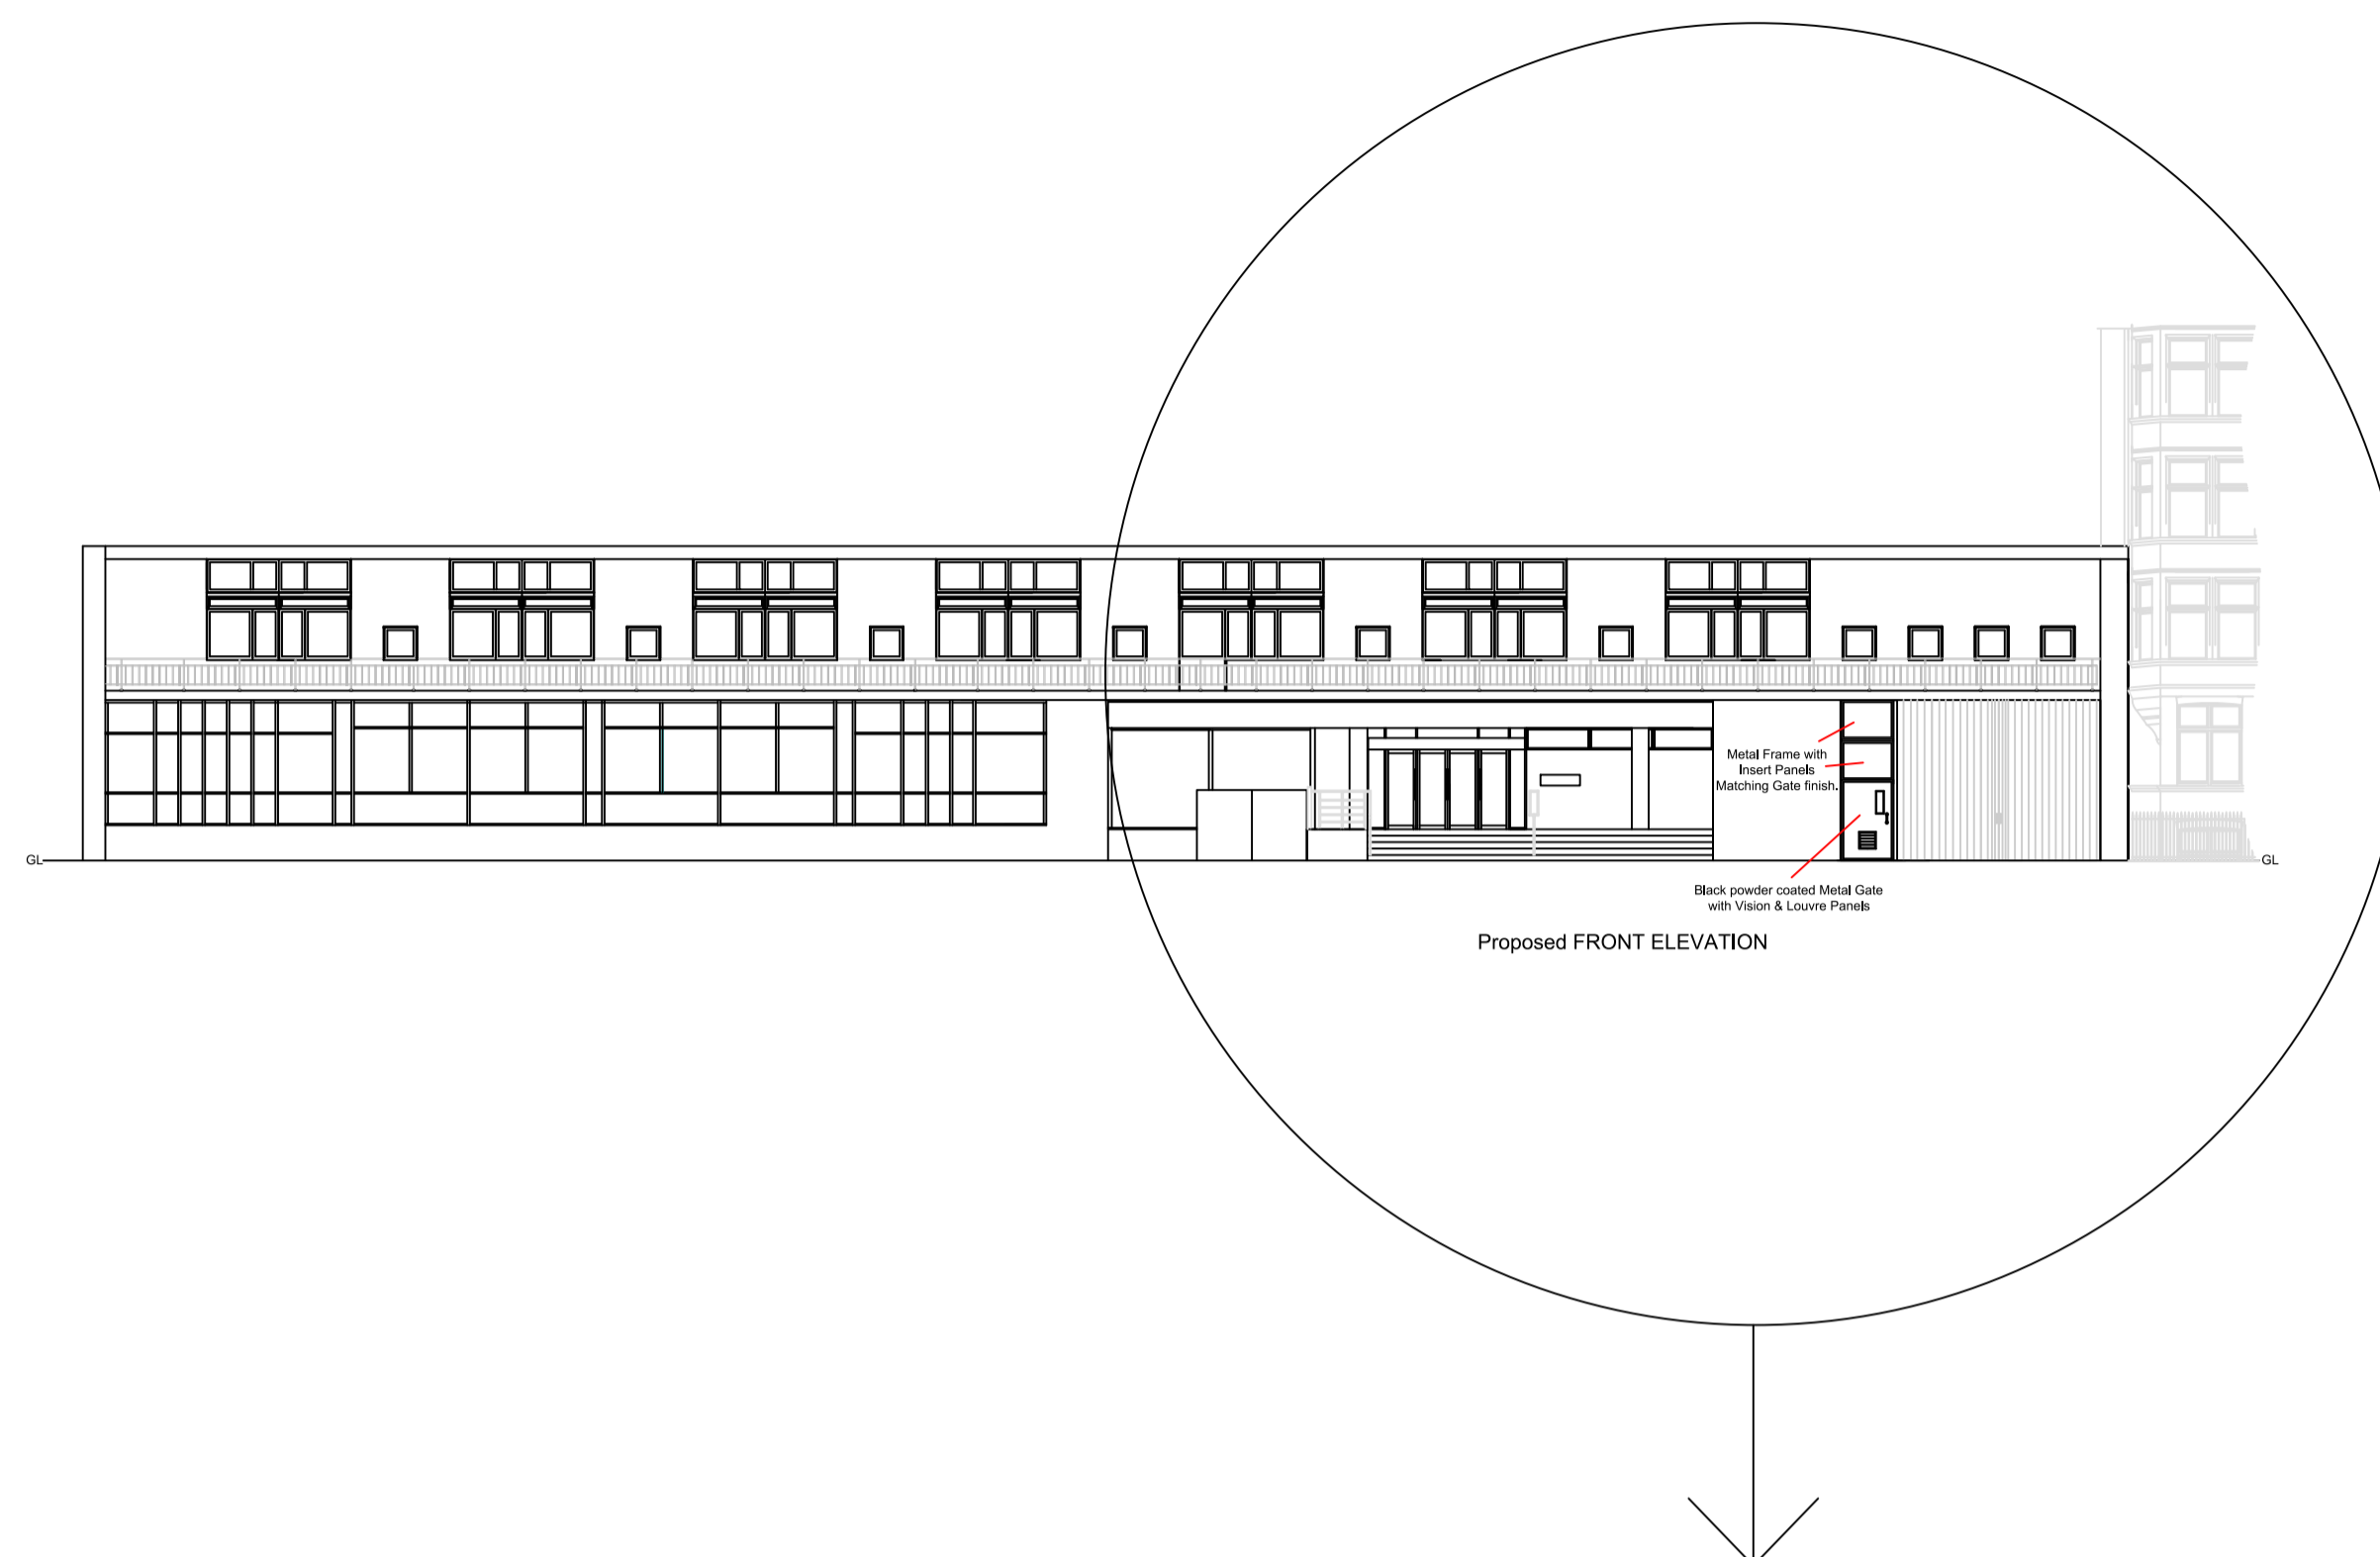

NOTES

Scale 1:200