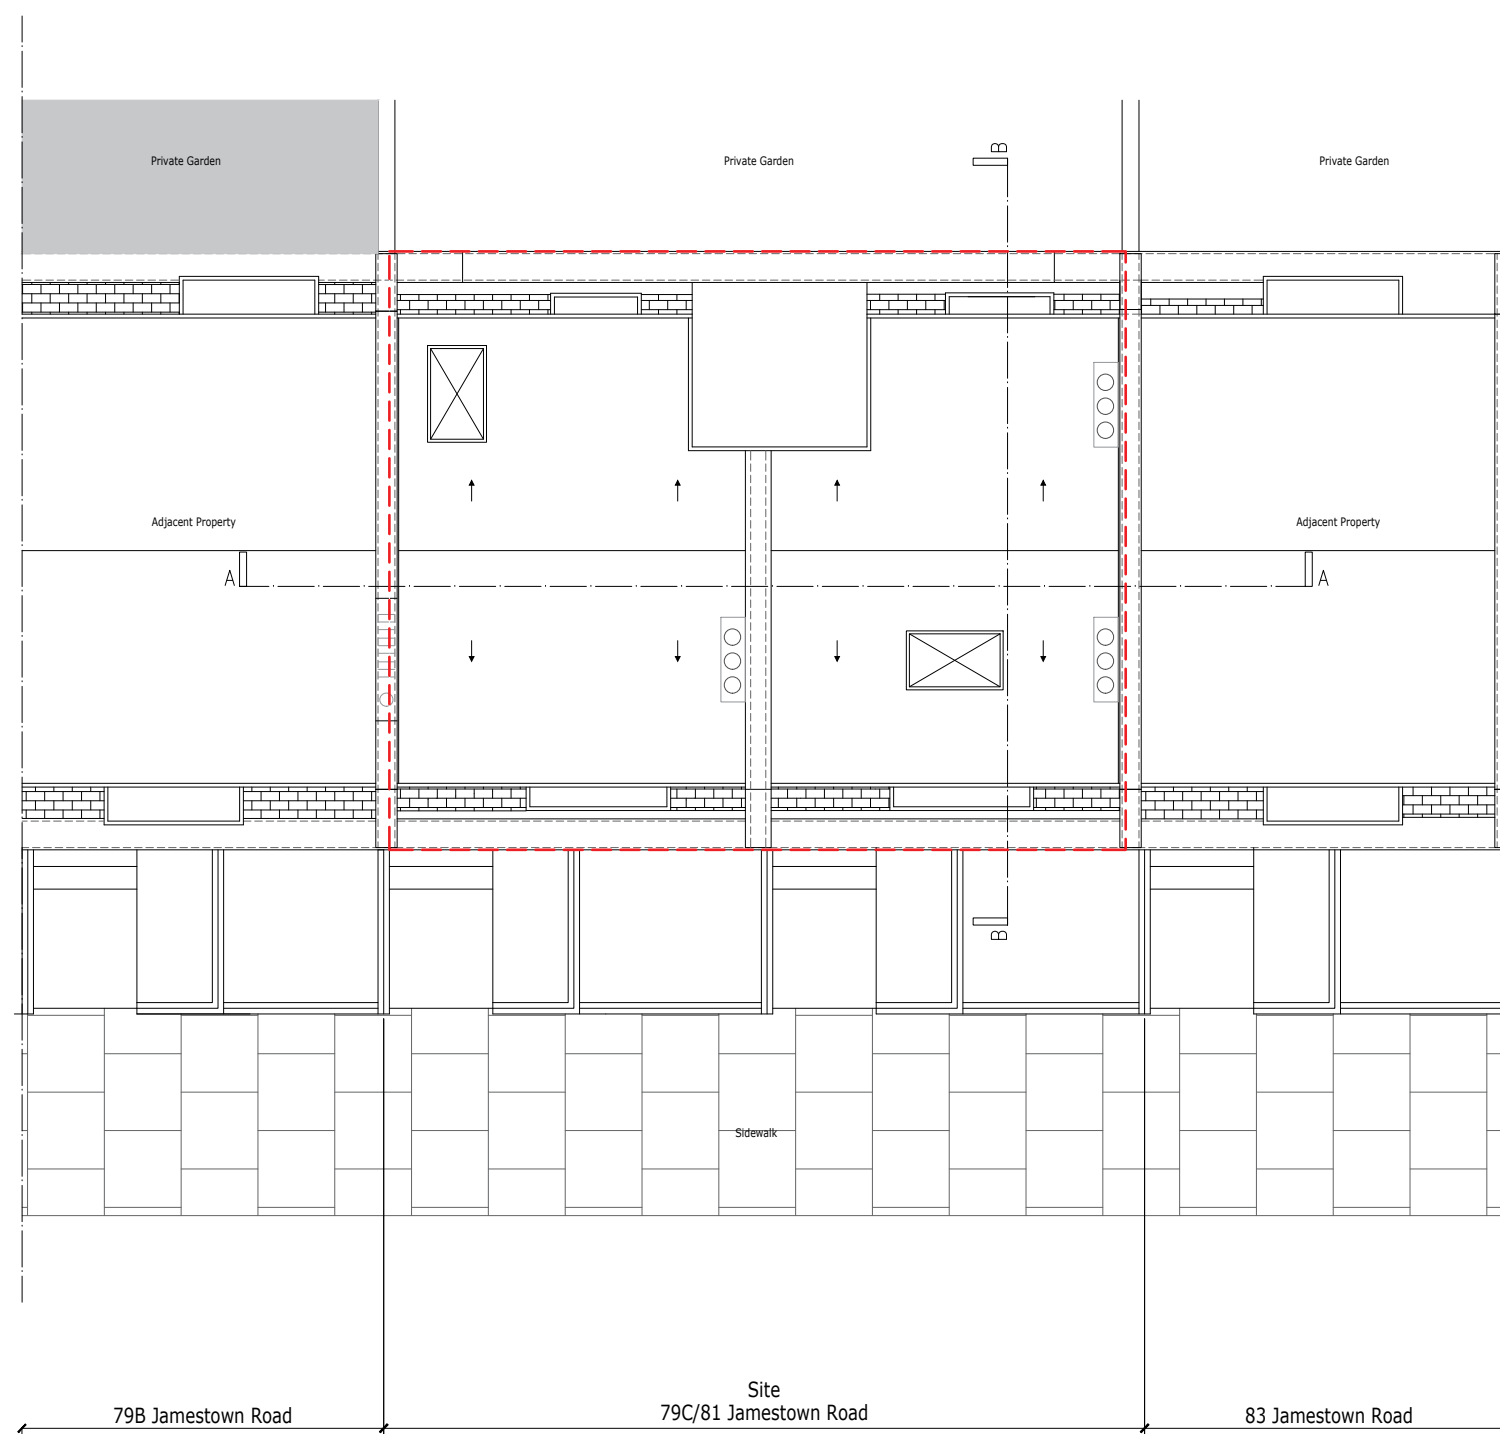

--- Site

Proposed Site Plan / Roof Plan
Scale 1:100

07.01.2021

Issued for Planning

SQUARE +
ARCHITECTS

Squareplus Architects Ltd
115 Coventry Road, Bethnal Green
London, UK, E2 6GG
studio@squareplus.co.uk
www.squareplus.co.uk

Client: Victor Dollero

Project: 79C Jamestown Road, Camden
London
NW1 7DB

Drawing Title: General Arrangement
Proposed Site Plan

Status: Planning
Scale: 1:100@A3 / 1:200@A4

Drawing Number: SP2010_GA-SP