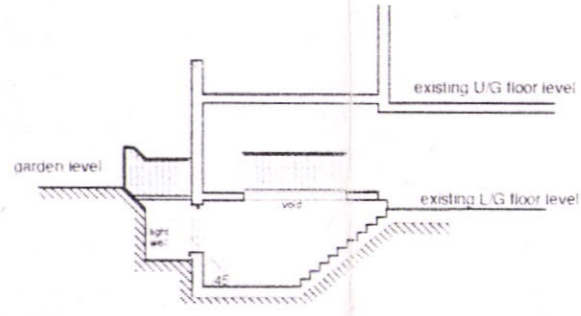

P9702158W

SECTION B-B
scale 1:200

SECTION A-A
scale 1:200

KEY PLAN

LONDON BOROUGH OF CAMDEN
TOWN PLANNING ACT 1990
PLANNING ACT 1990
ON BEHALF OF THE COUNCIL

project	revs	scale	date	drawing no
Refurbishment and conversion of building into residential units		1:200	FEB 97	9703/250
42 - 45 Belsize Park London NW3 drawing title	KKM ARCHITECTS 69 Loudoun Road, London NW8 Tel: 0171-328 8122 Fax: 0171-328 9849			
PROPOSED SECTIONS A-A, B-B				