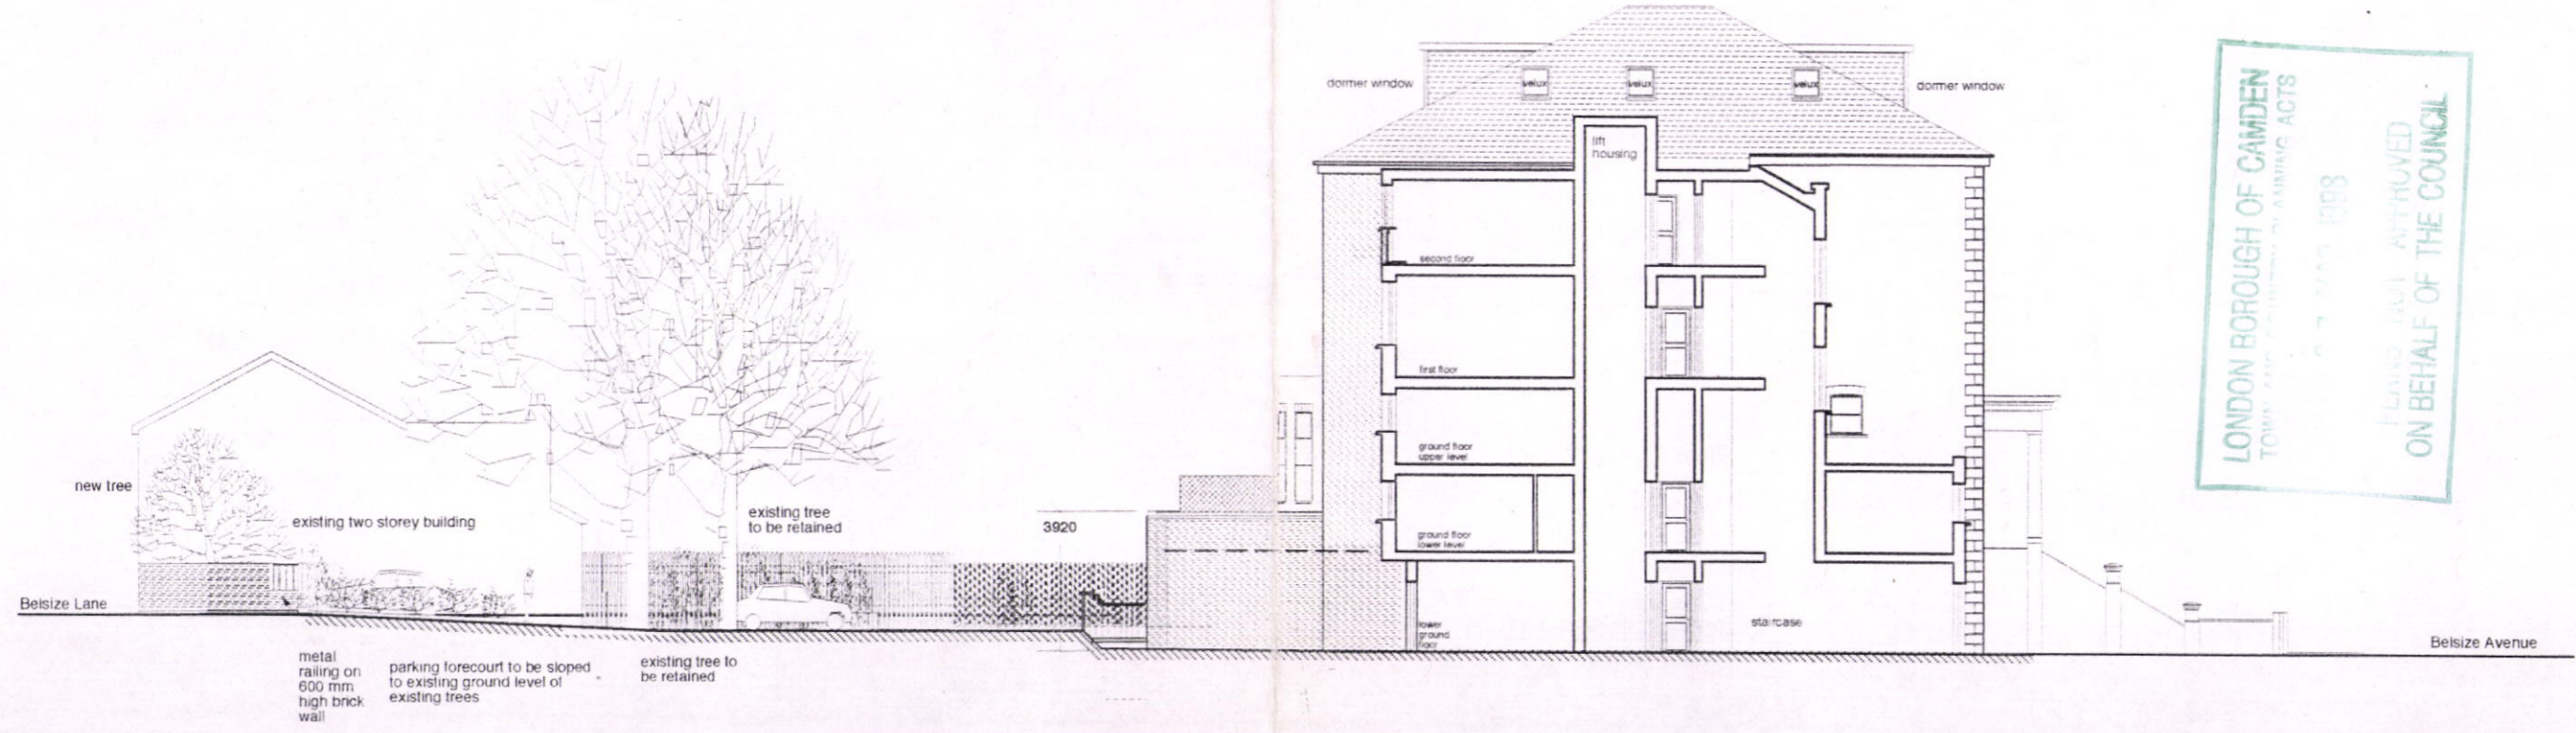

P9702158W

SECTION B-B
scale 1:200

SECTION A-A
scale 1:200

KEY PLAN

LONDON BOROUGH OF CAMDEN
TOWN PLANNING ACT 1990
PLANNING ACT 1990
ON BEHALF OF THE COUNCIL

project	revs	scale	date	drawing no
Refurbishment and conversion of building into residential units		1:200	FEB 97	9703/250
42 - 45 Belsize Park London NW3 drawing title	KKM ARCHITECTS 69 Loudoun Road, London NW8 Tel: 0171-328 8122 Fax: 0171-328 9849			
PROPOSED SECTIONS A-A, B-B				