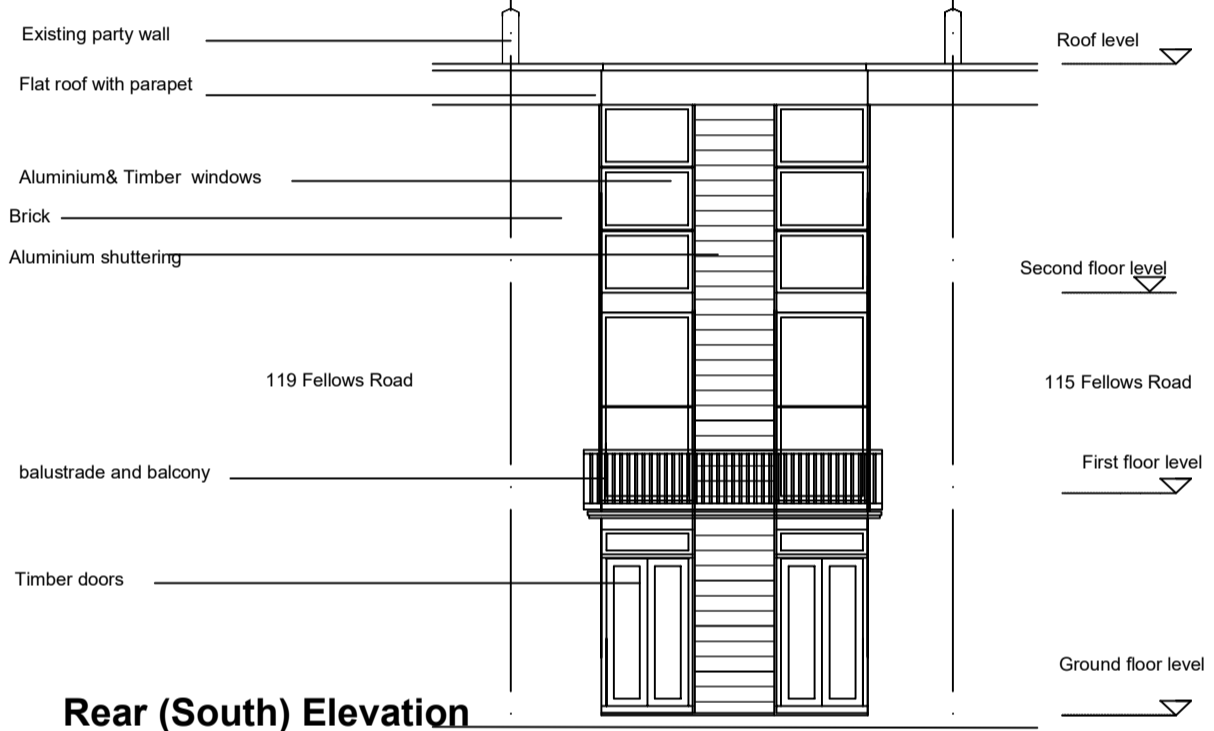

Front Elevation

Rear (South) Elevation

East Elevation

West Elevation

All dimensions to be ratified on site

Revisions
Rev Date Description

117 Fellows Road London NW3
Existing Elevations

Scale	1:100 at A3
Date	2.12.2020
Drawing Status	Planning
Drawing No	101