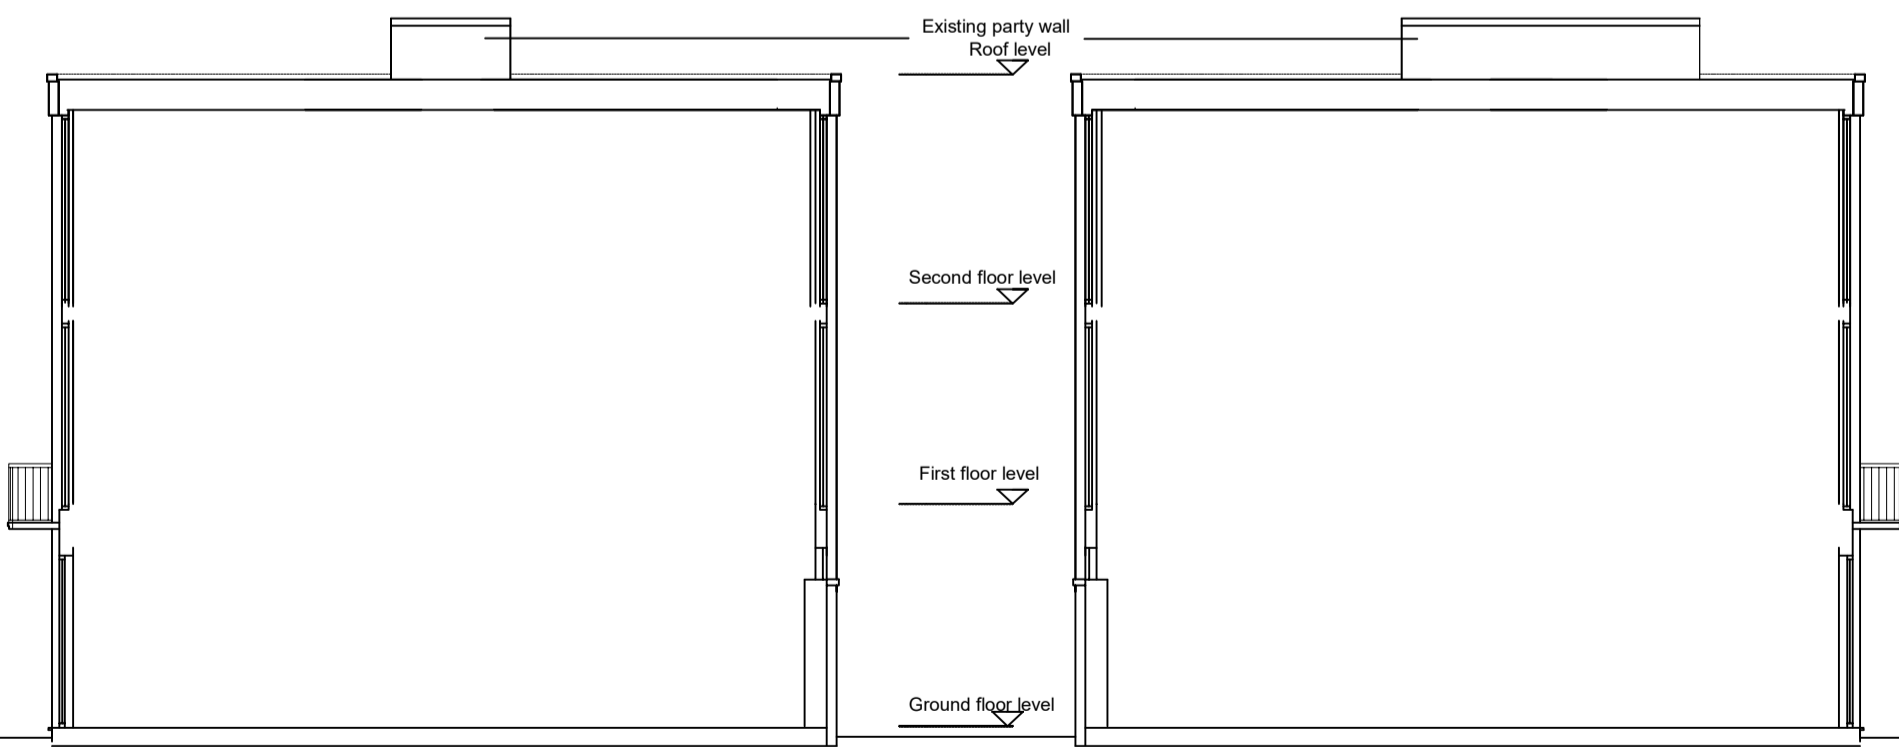

Front Elevation

Rear (South) Elevation

East Elevation

West Elevation

All dimensions to be ratified on site

Revisions
Rev Date Description

117 Fellows Road London NW3
Existing Elevations

Scale	1:100 at A3
Date	2.12.2020
Drawing Status	Planning
Drawing No	101

Job Number	184
Drawn by	ZD
Checked by	ZD
Revision	01

ZED Architect

55 Church Crescent
London N3 1BL
07971902109
zoe@zedarchitect.com