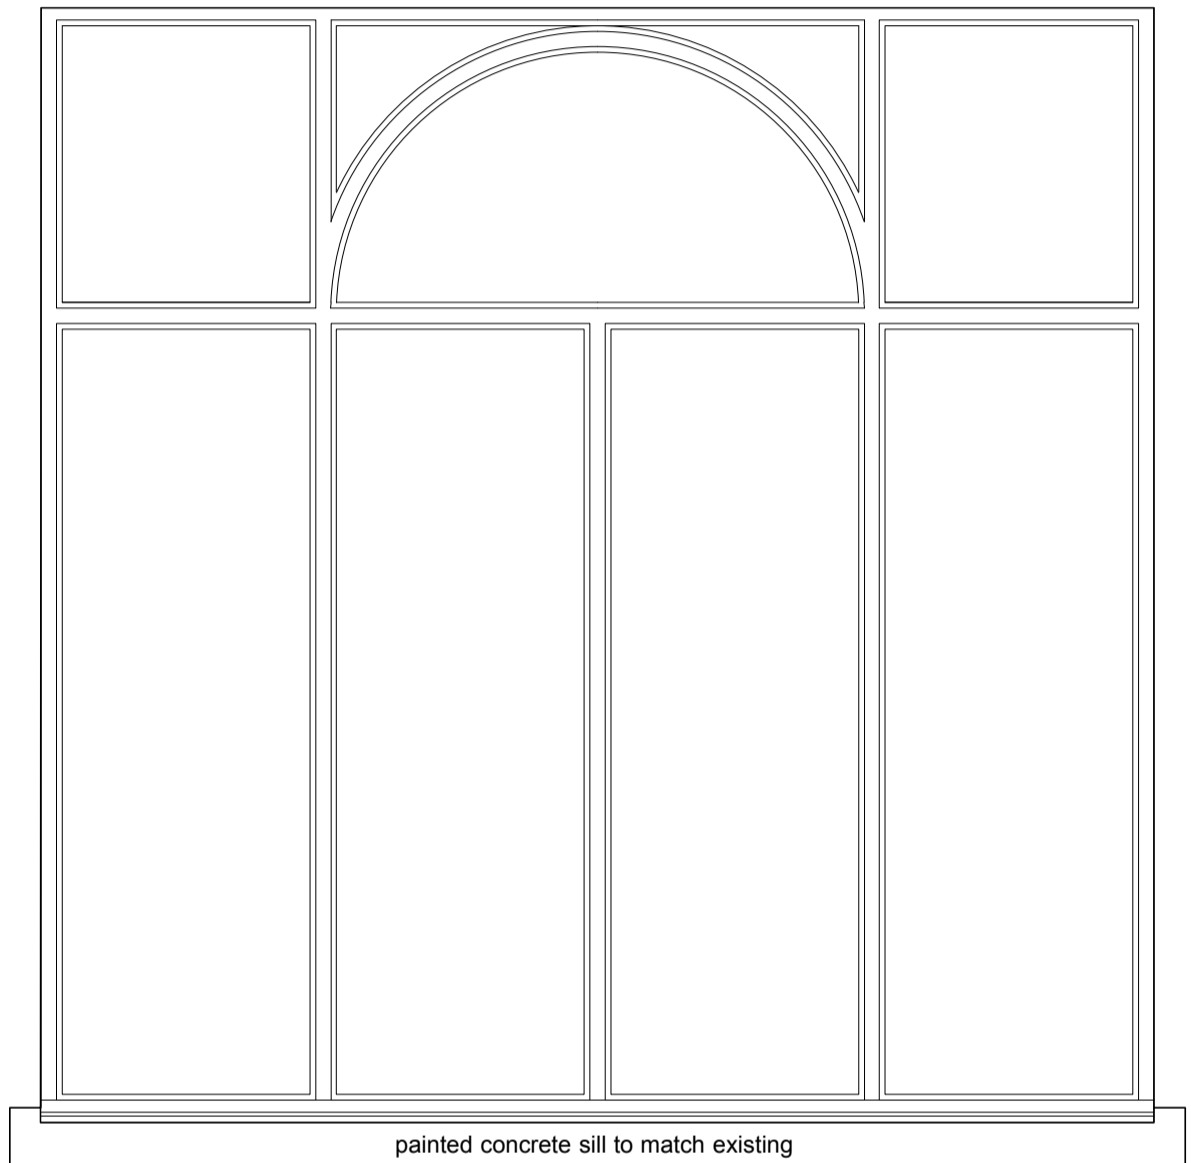

Section 1:20 @ A3

Elevation 1:20 @ A3

BROD WIGHT
Architects
 8a Baynes Mews --- London --- NW3 5BH

St Luke's Hall, 120 Fortune
 Green Road NW6 1DN

www.brodwight.co.uk office@brodwight.co.uk
 Tel 020 7722 0810 This drawing is copyright

Drawing Title:
Proposed Window Detail

Drawing Ref:
1106-AP05

Date
 January 2021

Scale
 1:20 @ A3