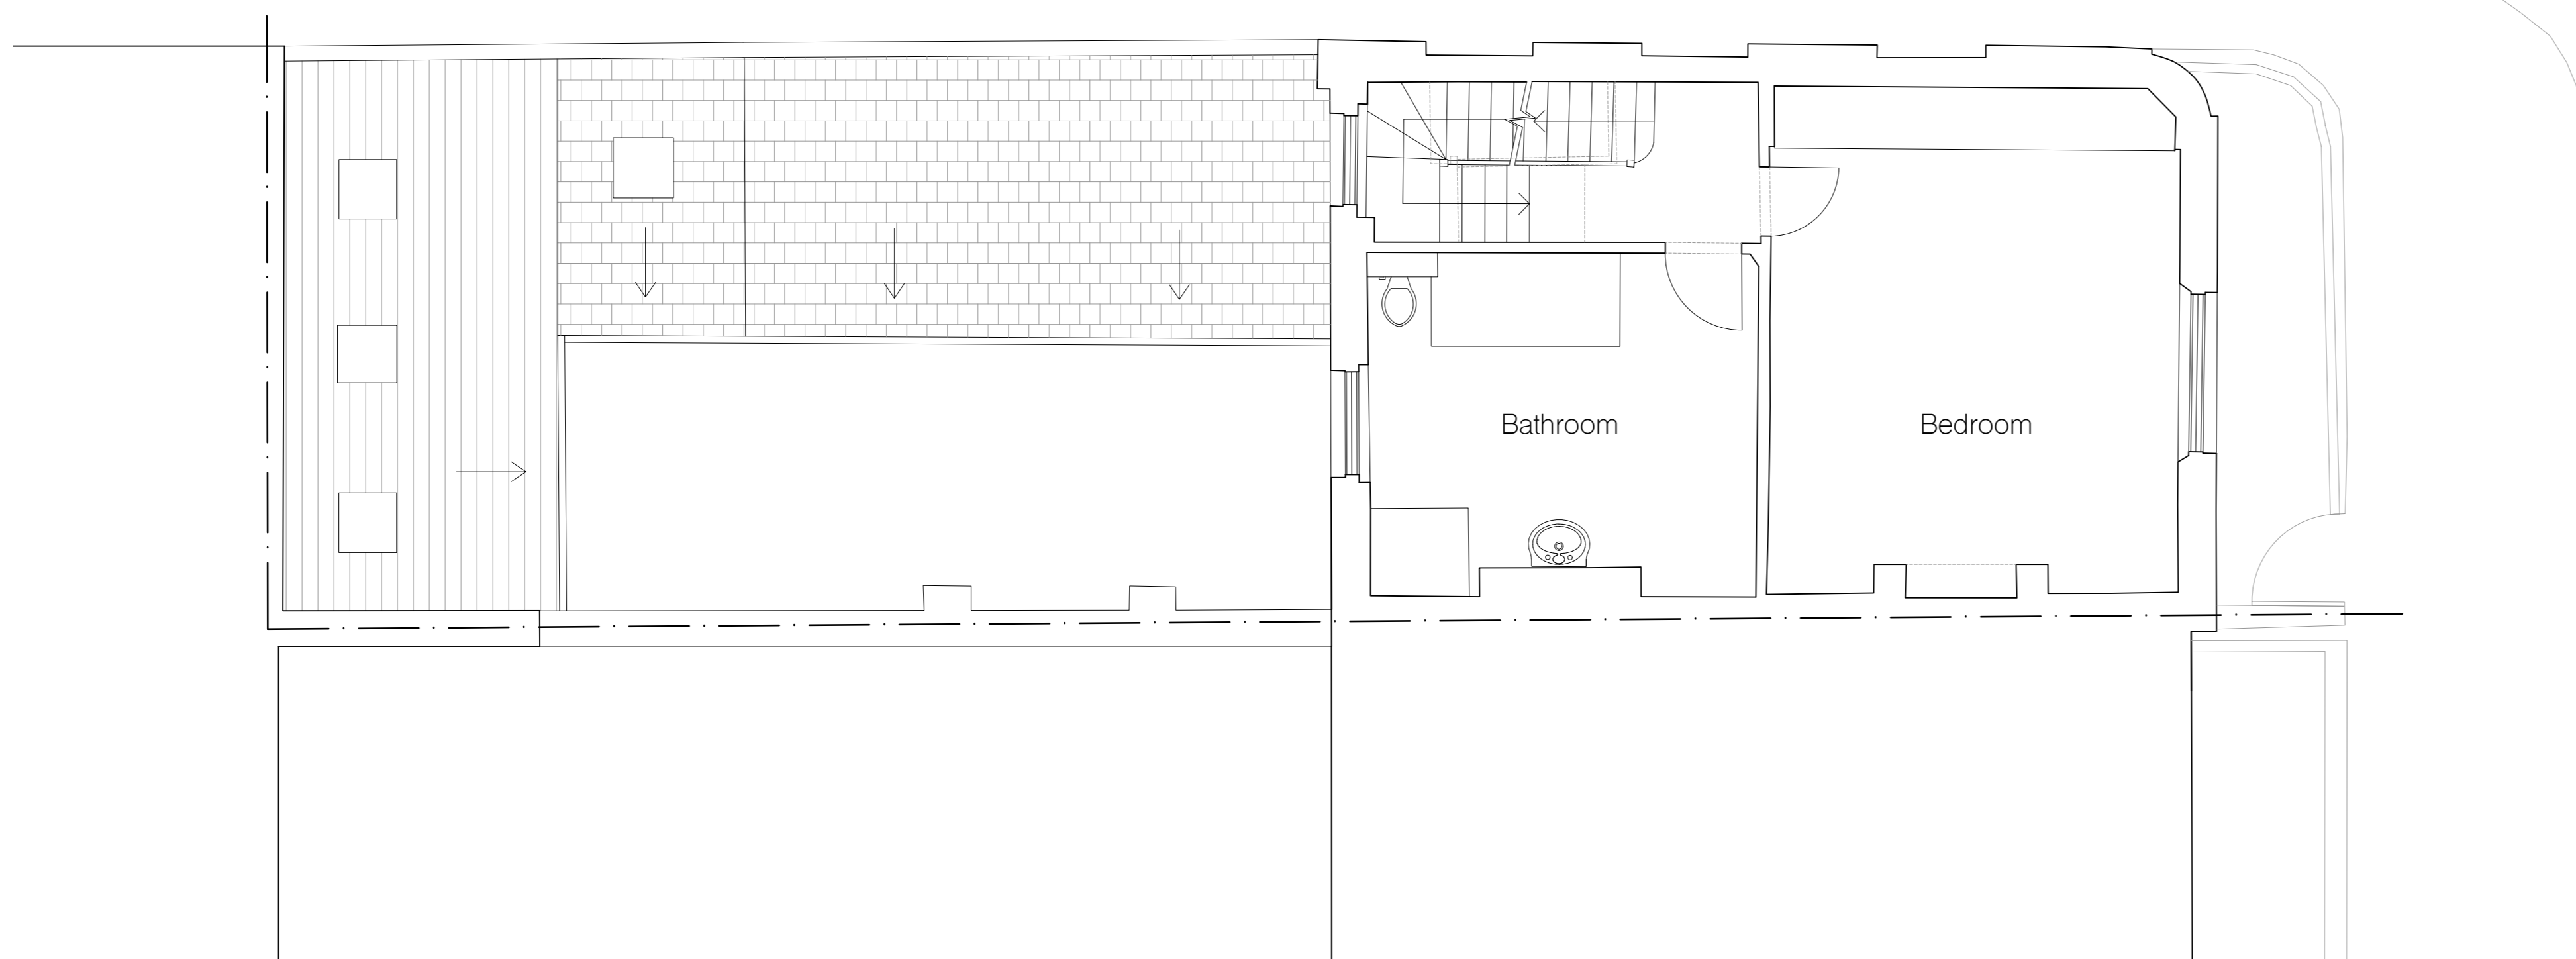

49 LEVERTON STREET

47 LEVERTON STREET

L E V E R T O N S T R E E T

notes

All information subject to design development and site verification.

project
49 Leverton Street
Kentish Town, London
NW5 2PE

client
Rosalind Miller & Justin Parkhurst

architect
ROAR

drawing title
proposed first floor plan matching
existing

scale at A1	scale at A3	date
1:50	1:100	12.20

job no.	drawing	rev.
136	P101	

1 Proposed first floor plan matching existing