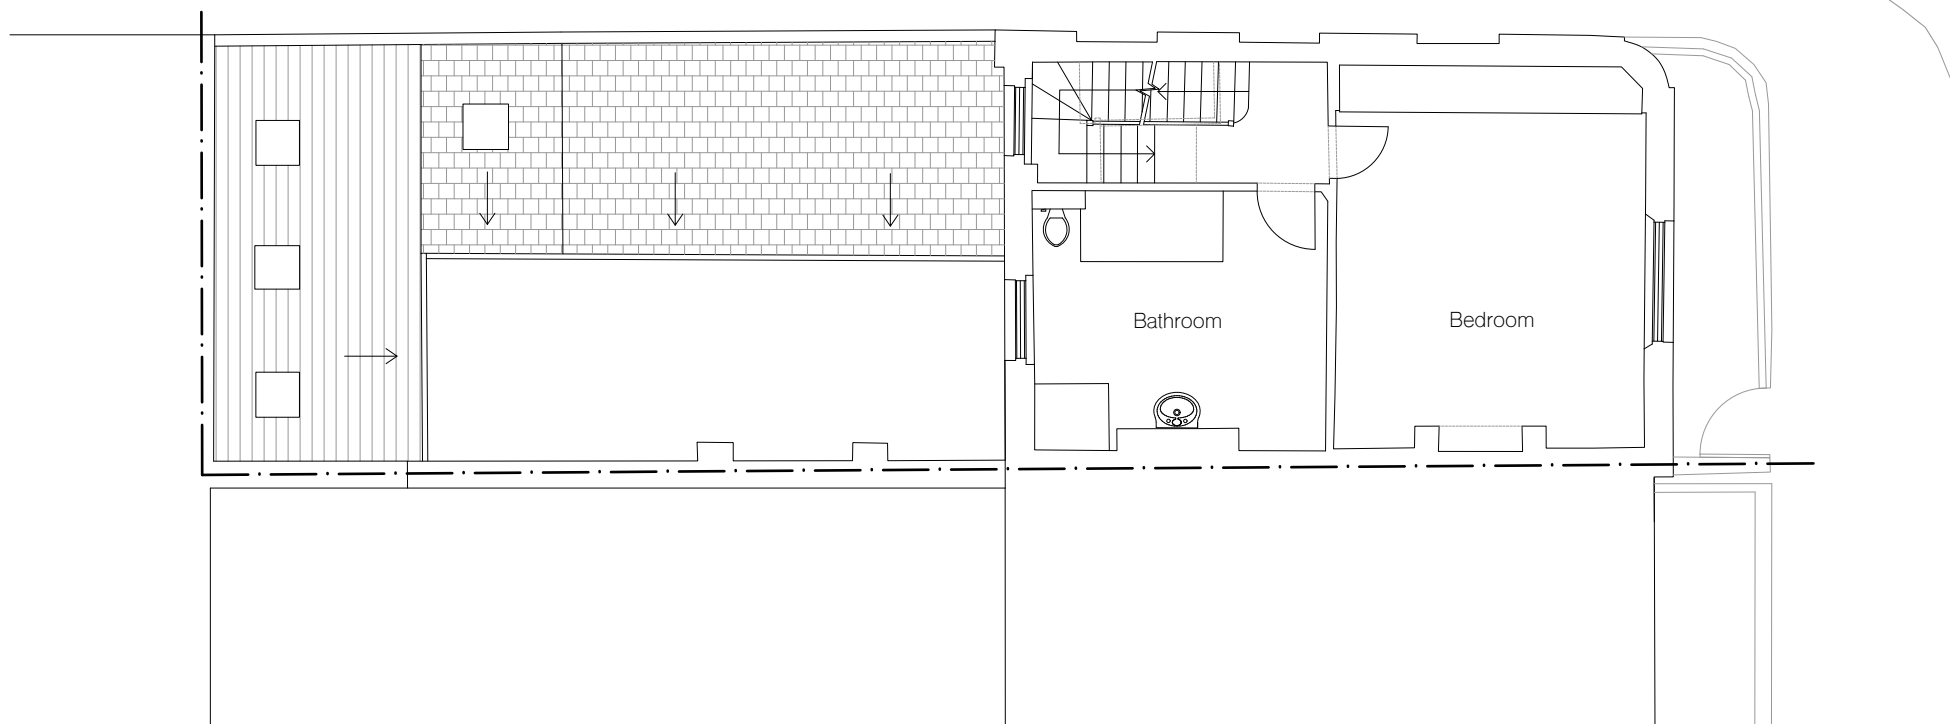

49 LEVERTON STREET
47 LEVERTON STREET

L E V E R T O N S T R E E T

notes

All information subject to design development and site verification.

project

49 Leverton Street
Kentish Town, London
NW5 2PE

client

Rosalind Miller & Justin Parkhurst

architect

ROAR

drawing title

existing first floor plan

scale at A1	scale at A3	date
1:50	1:100	12.20

job no.	drawing	rev.
136	X101	

1 Existing first floor plan