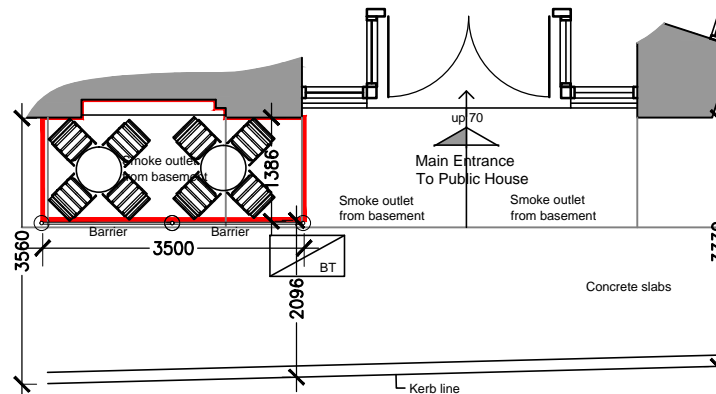

Parkway

Barrier Style

Parkway

Albert Street

Albert Street

Furniture 8 No timber picnic benches

Location Plan 1:1250

Date 29.03.16

Scale: 1:100 @A3
 Drawing Number: 2937-80
 Rev: C

Project : The Earl Of Camden, 55 Parkway,
 London, NW1 7PN

Pembrook Design

Summit House, Harescroft Road, The Pinches, Hatfield, Essex, CM19 5BN
 Tel: 01279 433888, Fax: 01279 433889