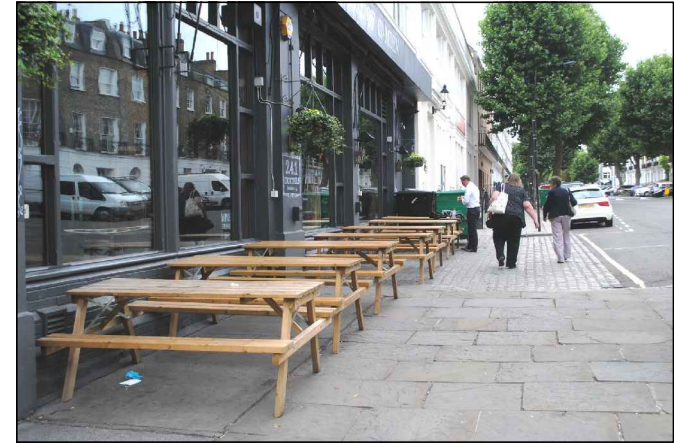

Parkway

Barrier Style

Parkway

Albert Street

Albert Street

Furniture 8 No timber picnic benches

Location Plan 1:1250

Date 29.03.16