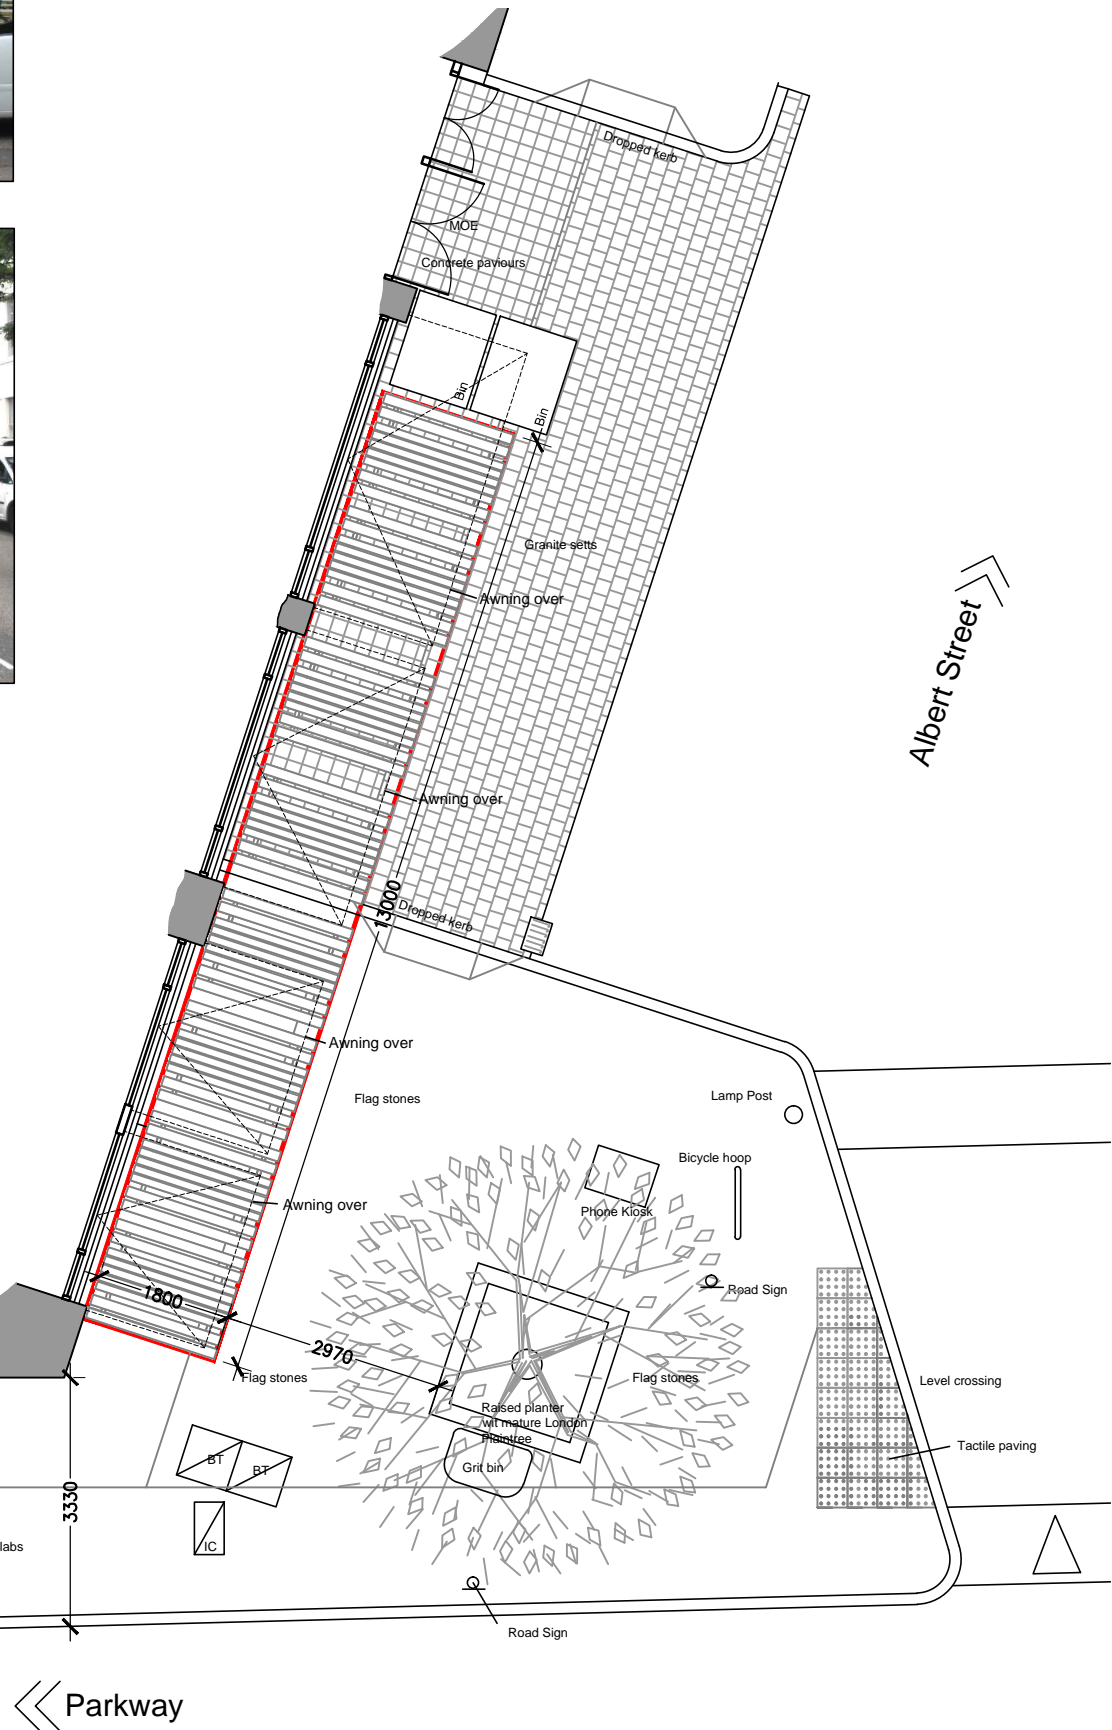

Parkway

Barrier Style

Parkway

Albert Street

Albert Street

Furniture 8 No timber picnic benches

Location Plan 1:1250

Date 29.03.16

Scale: 1:100 @A3
 Drawing Number: 2937-80
 Rev: C

Project : The Earl Of Camden, 55 Parkway,
 London, NW1 7PN

Pembrook Design

Summit House, Harescroft Road, The Pinches, Hatfield, Essex, CM19 5BN
 Tel: 01279 433888, Fax: 01279 433889