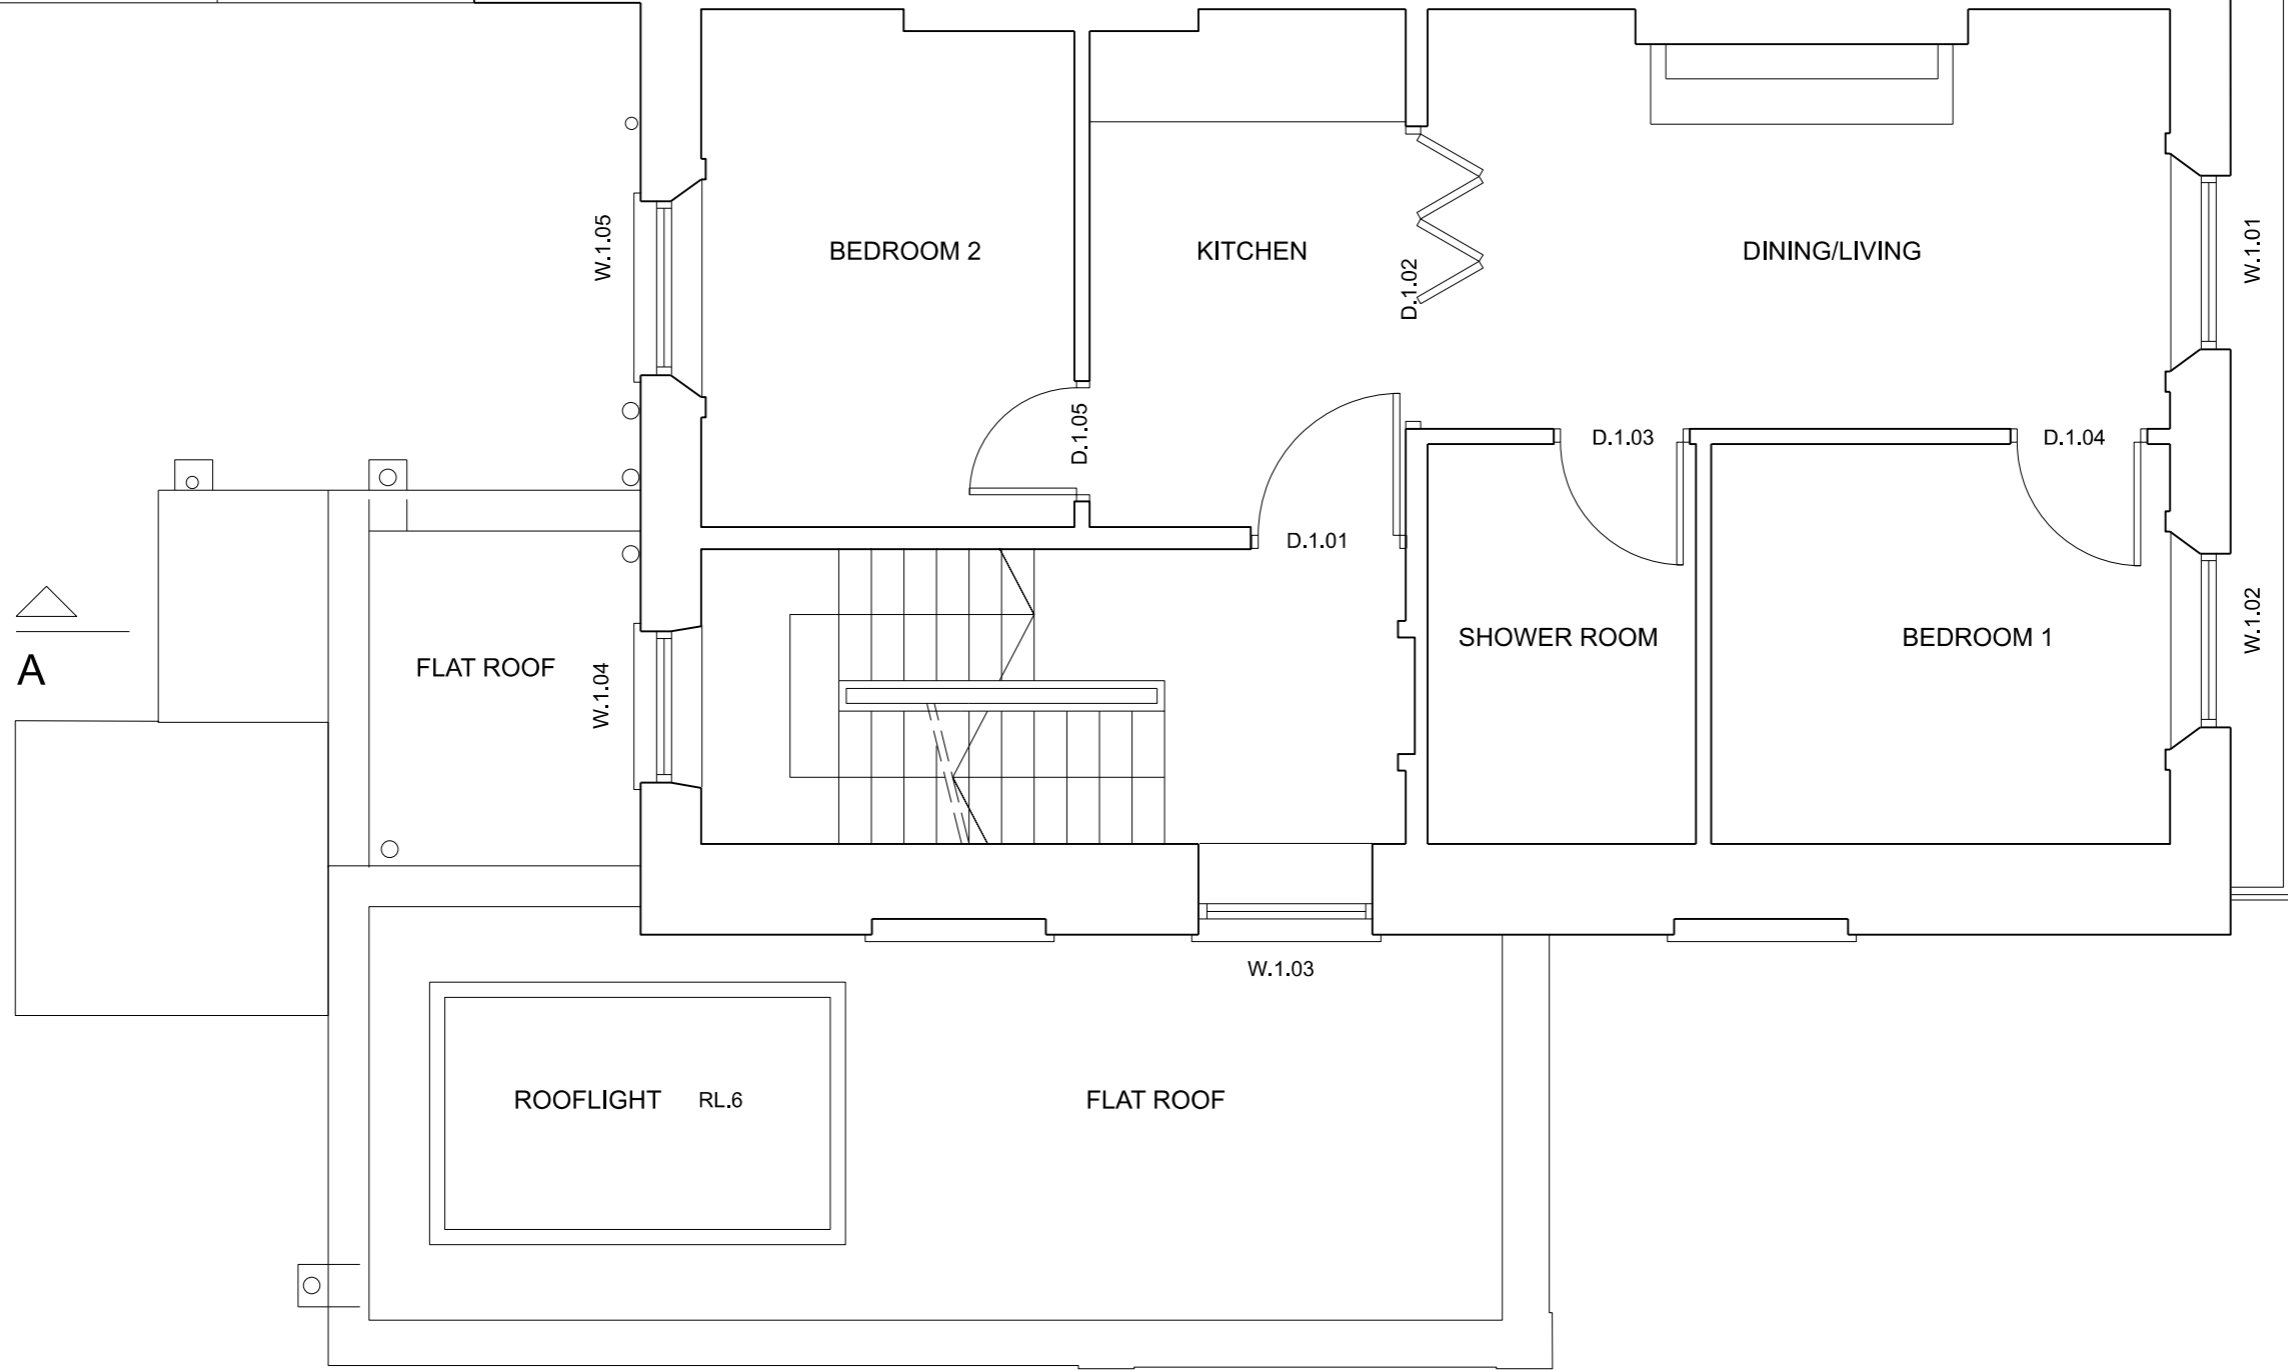

69

REAR GARDEN

A

A

03 FIRST FLOOR PLAN AS EXISTING
A

— — HIDDEN LINE OVER/BEHIND

REVISIONS	NOTES
	1. ALL DIMENSIONS TO BE CHECKED ON SITE
	2. THIS DRAWING IS COPYRIGHT OF PICARDI ARCHITECTS
	3. THIS DRAWING DOES NOT FORM PART OF A STRUCTURAL SURVEY

PICARDI ARCHITECTS	119 OXFORD GARDENS LONDON W10 6NE TEL. 020 89600383
TITLE	70 OAKLEY SQUARE, LONDON NW1
	ALTERATIONS & REFURBISHMENT
	FIRST FLOOR PLAN AS EXISTING

JOB NO	OS20
DRG NO	03 REV
DATE	OCT 2020
SCALE	1:50@A3