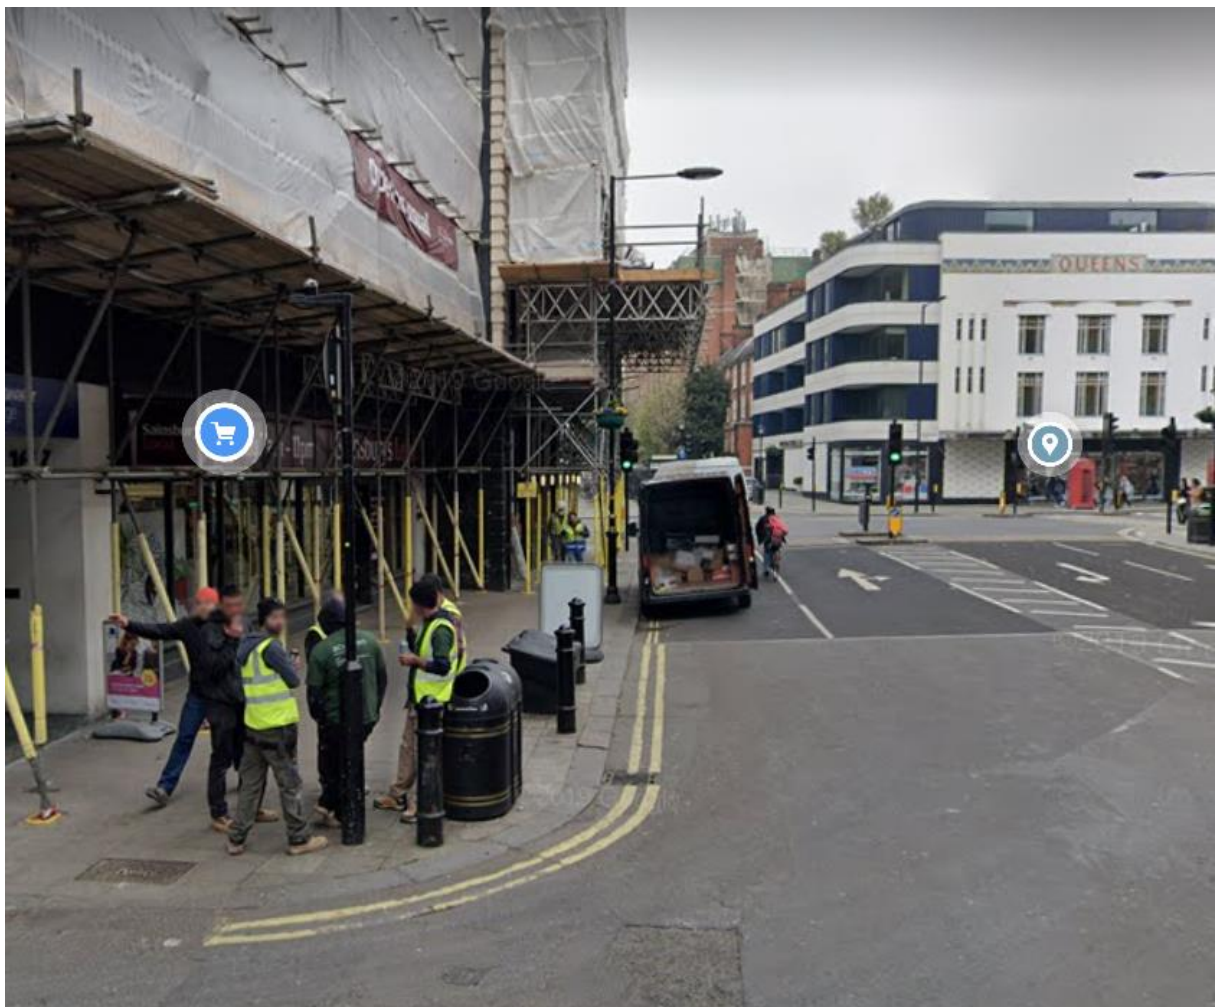

Example of On-Street Loading in Urban Locations

Sainsbury's Local (300sqm)

169 Queensway, Bayswater, London W2 4SB

Daily Trip Information:

Veh Type	2-way movements
Car	0
LGV	6
HGV	8
Total	14

Sainsbury's Local (550sqm)

29-35 Mortimer St, Fitzrovia, London W1T 3JG

Daily Trip Information:

Veh Type	2-way movements
Car	0
LGV	10
HGV	6
Total	16

Tesco Express (310sqm)

Quadrant Court, Empire Way, Wembley HA9 0EW

Daily Trip Information: