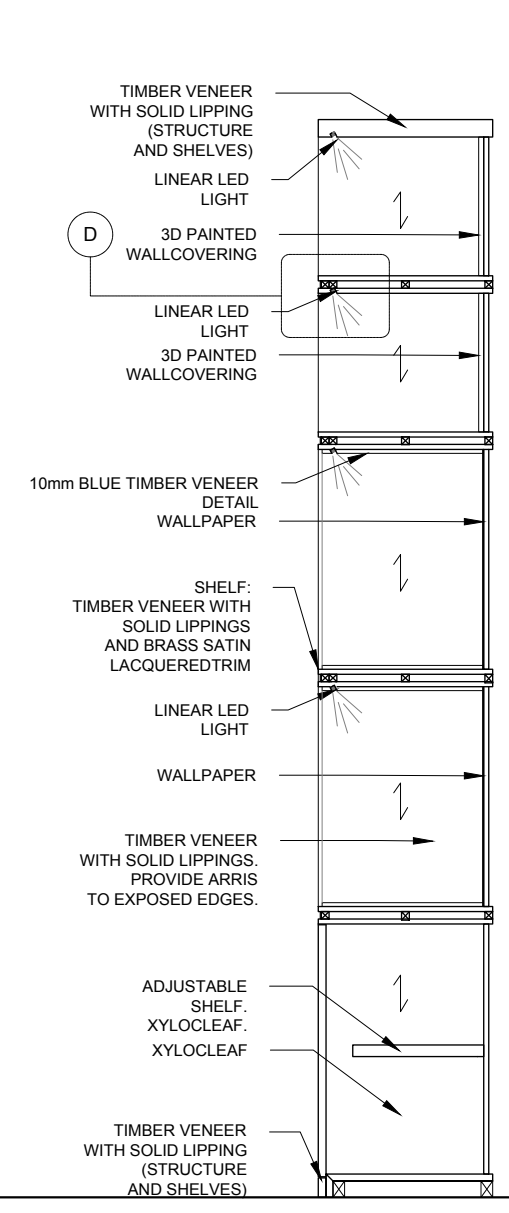

Notes A3

NOTE:
FOR DESIGN INTENT ONLY.
ALL DIMENSIONS SHOULD
BE CHECKED ON SITE.

BRASS - SATIN LAQUERED
to match G&CO sample

PAINT

3D WALLCOVERING
Orac Decor - W109 VALLEY
L 200 x H 25 x W 1.6 cm.

WALLPAPER
Phillip Jeffries - Tranquil Wave
1457 Power Blue
Bolt size/min order: 11m

04 TV Joinery - Detail C
scale 1:5 @A3

01 Room 5 - TV Joinery - Plan
scale 1:20 @A3

05 TV Joinery - Detail D
scale 1:5 @A3

A	REVISION AFTER CLIENT MEETING	27.11.2020
-		20.10.2020
Rev	Note	Date

Project Title		
FALCON		
Drawing Title		
Joinery - Room 5 TV Joinery		
Date	Scale	Drawn By
27.11.2020	1:50 at A3	MB
Drawing No		Rev
FL- FF - 450		A