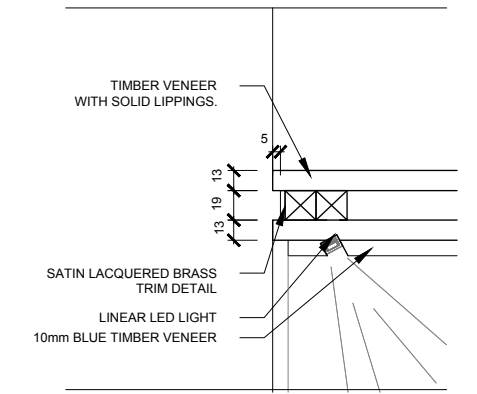

Notes A3

NOTE:
FOR DESIGN INTENT ONLY.
ALL DIMENSIONS SHOULD
BE CHECKED ON SITE.

BRASS - SATIN LAQUERED
to match G&CO sample

PAINT

3D WALLCOVERING
Orac Decor - W109 VALLEY
L 200 x H 25 x W 1.6 cm.

WALLPAPER
Phillip Jeffries - Tranquil Wave
1457 Power Blue
Bolt size/min order: 11m

BLUE TIMBER VENEER
to match G&CO sample

XYLOCLEAF
Kaki FA44 - Penelope

TIMBER VENEER
MUNDY VENEER
26.005 Ash

02 Room 5 - TV Joinery - Elevation A
scale 1:20 @A3

03 Room 5 - TV Joinery - Section B
scale 1:20 @A3

04 TV Joinery - Detail C
scale 1:5 @A3

01 Room 5 - TV Joinery - Plan
scale 1:20 @A3

05 TV Joinery - Detail D
scale 1:5 @A3

A	REVISION AFTER CLIENT MEETING	27.11.2020
-		20.10.2020
Rev	Note	Date

Project Title		
FALCON		
Drawing Title		
Joinery - Room 5 TV Joinery		
Date	Scale	Drawn By
27.11.2020	1:50 at A3	MB
Drawing No		Rev
FL- FF - 450		A