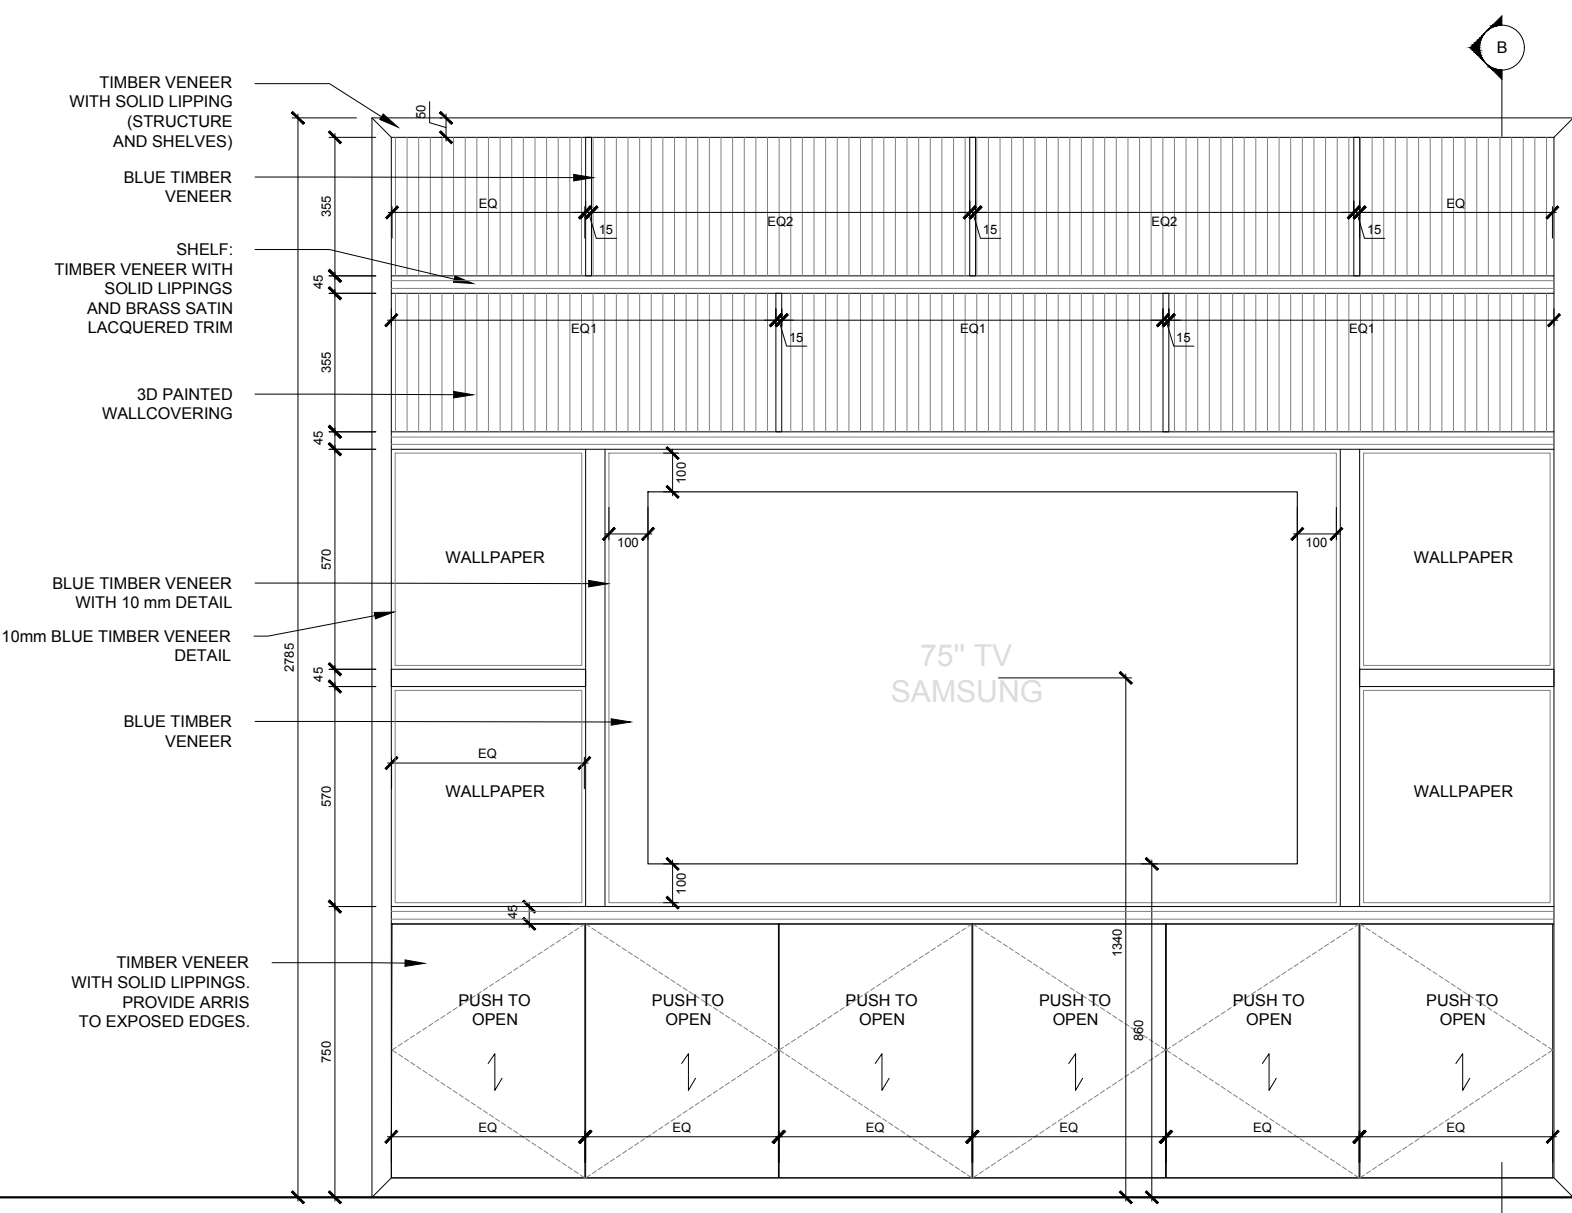

Notes A3

NOTE:
FOR DESIGN INTENT ONLY.
ALL DIMENSIONS SHOULD
BE CHECKED ON SITE.

BRASS - SATIN LAQUERED
to match G&CO sample

PAINT

3D WALLCOVERING
Orac Decor - W109 VALLEY
L 200 x H 25 x W 1.6 cm.

WALLPAPER
Phillip Jeffries - Tranquil Wave
1457 Power Blue
Bolt size/min order: 11m

BLUE TIMBER VENEER
to match G&CO sample

XYLOCLEAF
Kaki FA44 - Penelope

TIMBER VENEER
MUNDY VENEER
26.005 Ash

02 Room 5 - TV Joinery - Elevation A
scale 1:20 @A3

03 Room 5 - TV Joinery - Section B
scale 1:20 @A3

04 TV Joinery - Detail C
scale 1:5 @A3

01 Room 5 - TV Joinery - Plan
scale 1:20 @A3

05 TV Joinery - Detail D
scale 1:5 @A3

A	REVISION AFTER CLIENT MEETING	27.11.2020
-		20.10.2020
Rev	Note	Date

Project Title		
FALCON		
Drawing Title		
Joinery - Room 5 TV Joinery		
Date	Scale	Drawn By
27.11.2020	1:50 at A3	MB
Drawing No		Rev
FL- FF - 450		A