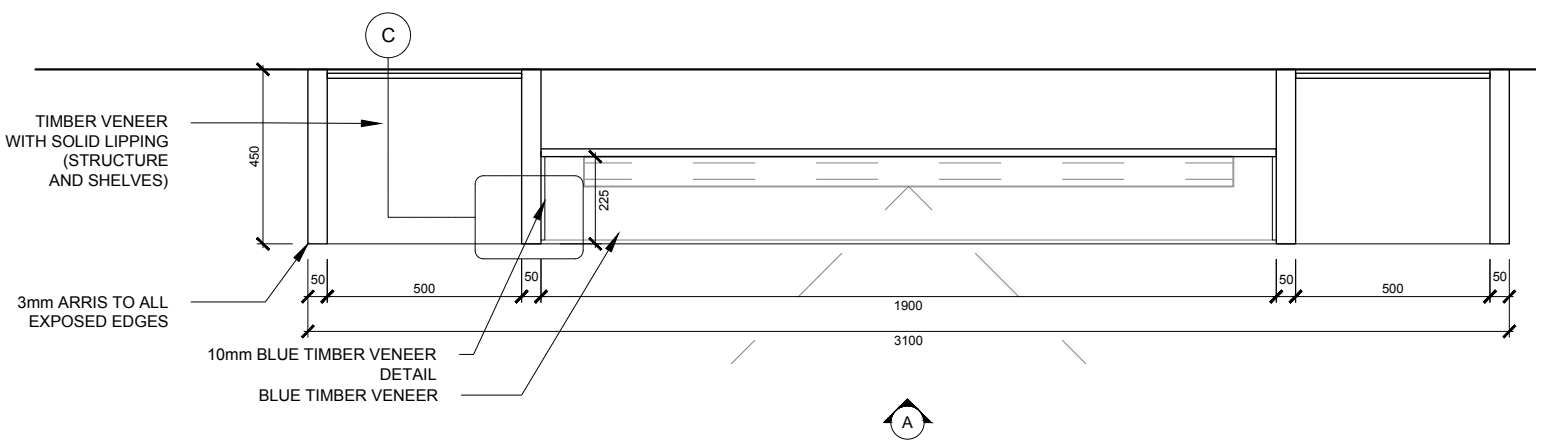

04 TV Joinery - Detail C
scale 1:5 @A3

01 Room 5 - TV Joinery - Plan
scale 1:20 @A3

05 TV Joinery - Detail D
scale 1:5 @A3

A	REVISION AFTER CLIENT MEETING	27.11.2020
-		20.10.2020
Rev	Note	Date

Project Title		
FALCON		
Drawing Title		
Joinery - Room 5 TV Joinery		
Date	Scale	Drawn By
27.11.2020	1:50 at A3	MB
Drawing No		Rev
FL- FF - 450		A