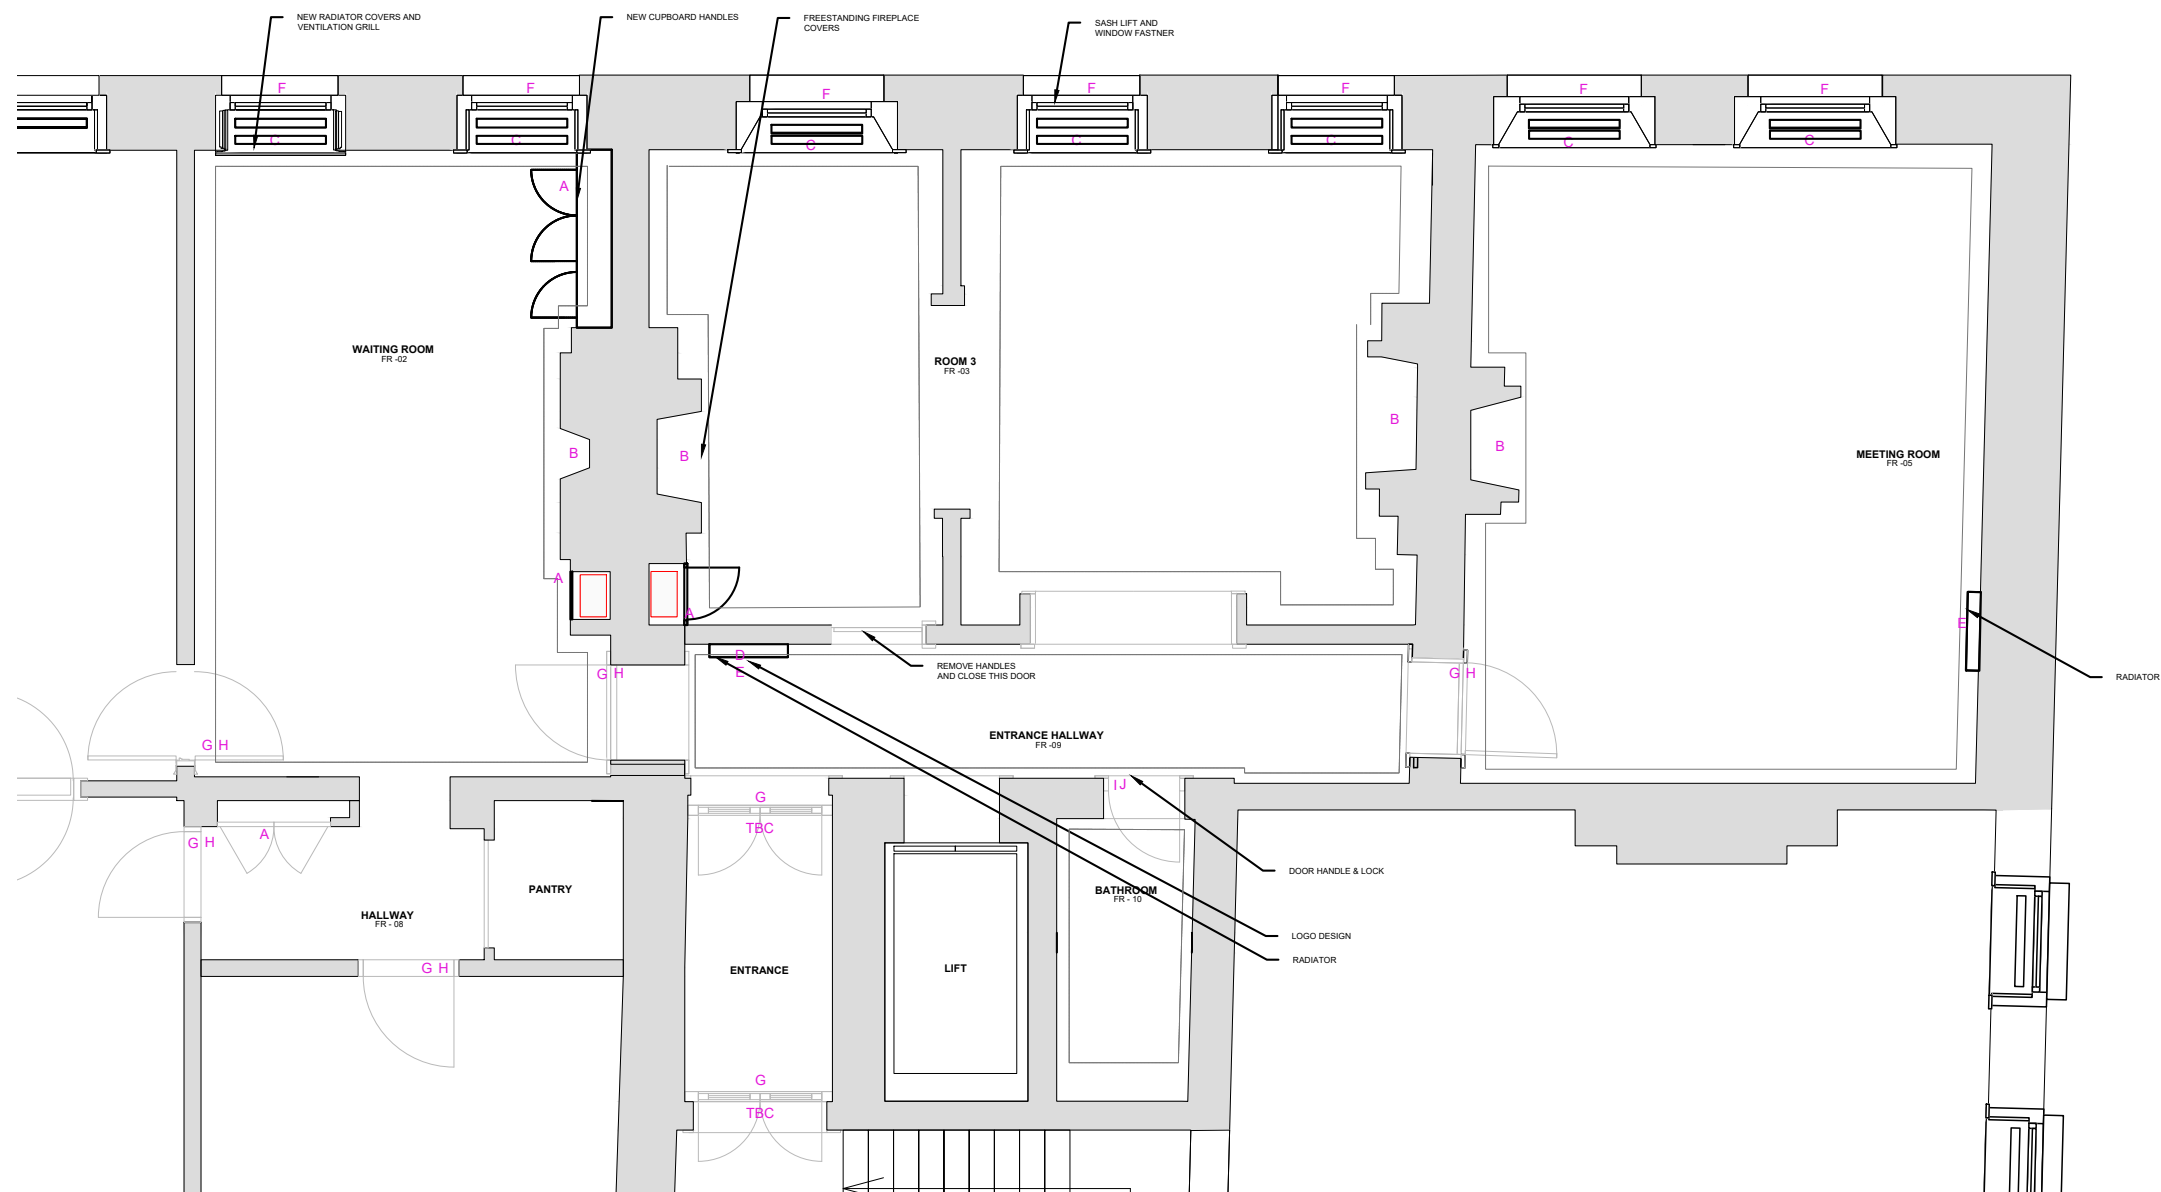

Notes A3

**NOTE: FOR DESIGN INTENT ONLY. INFORMATIONS TO BE CHECKED ON SITE BEFORE CONSTRUCTION.**

**01** Proposed Ironmongery and Hardware Layout  
scale 1:75 @A3

Rev	Note	Date
Project Title <b>FALCON</b>		
Drawing Title <b>Ironmongery and Hardware Proposed Layout</b>		
Date 27.11.2020	Scale 1:75 at A3	Drawn By MB
Drawing No <b>FL- FF - 150</b>	Rev -	
.\\Gunter&Co_G&_Gunter&Co_black.jpg		
Unit 1.23 The Plaza 535 King's Road London, SW10 0SZ United Kingdom +44 (0)20 7993 8583		