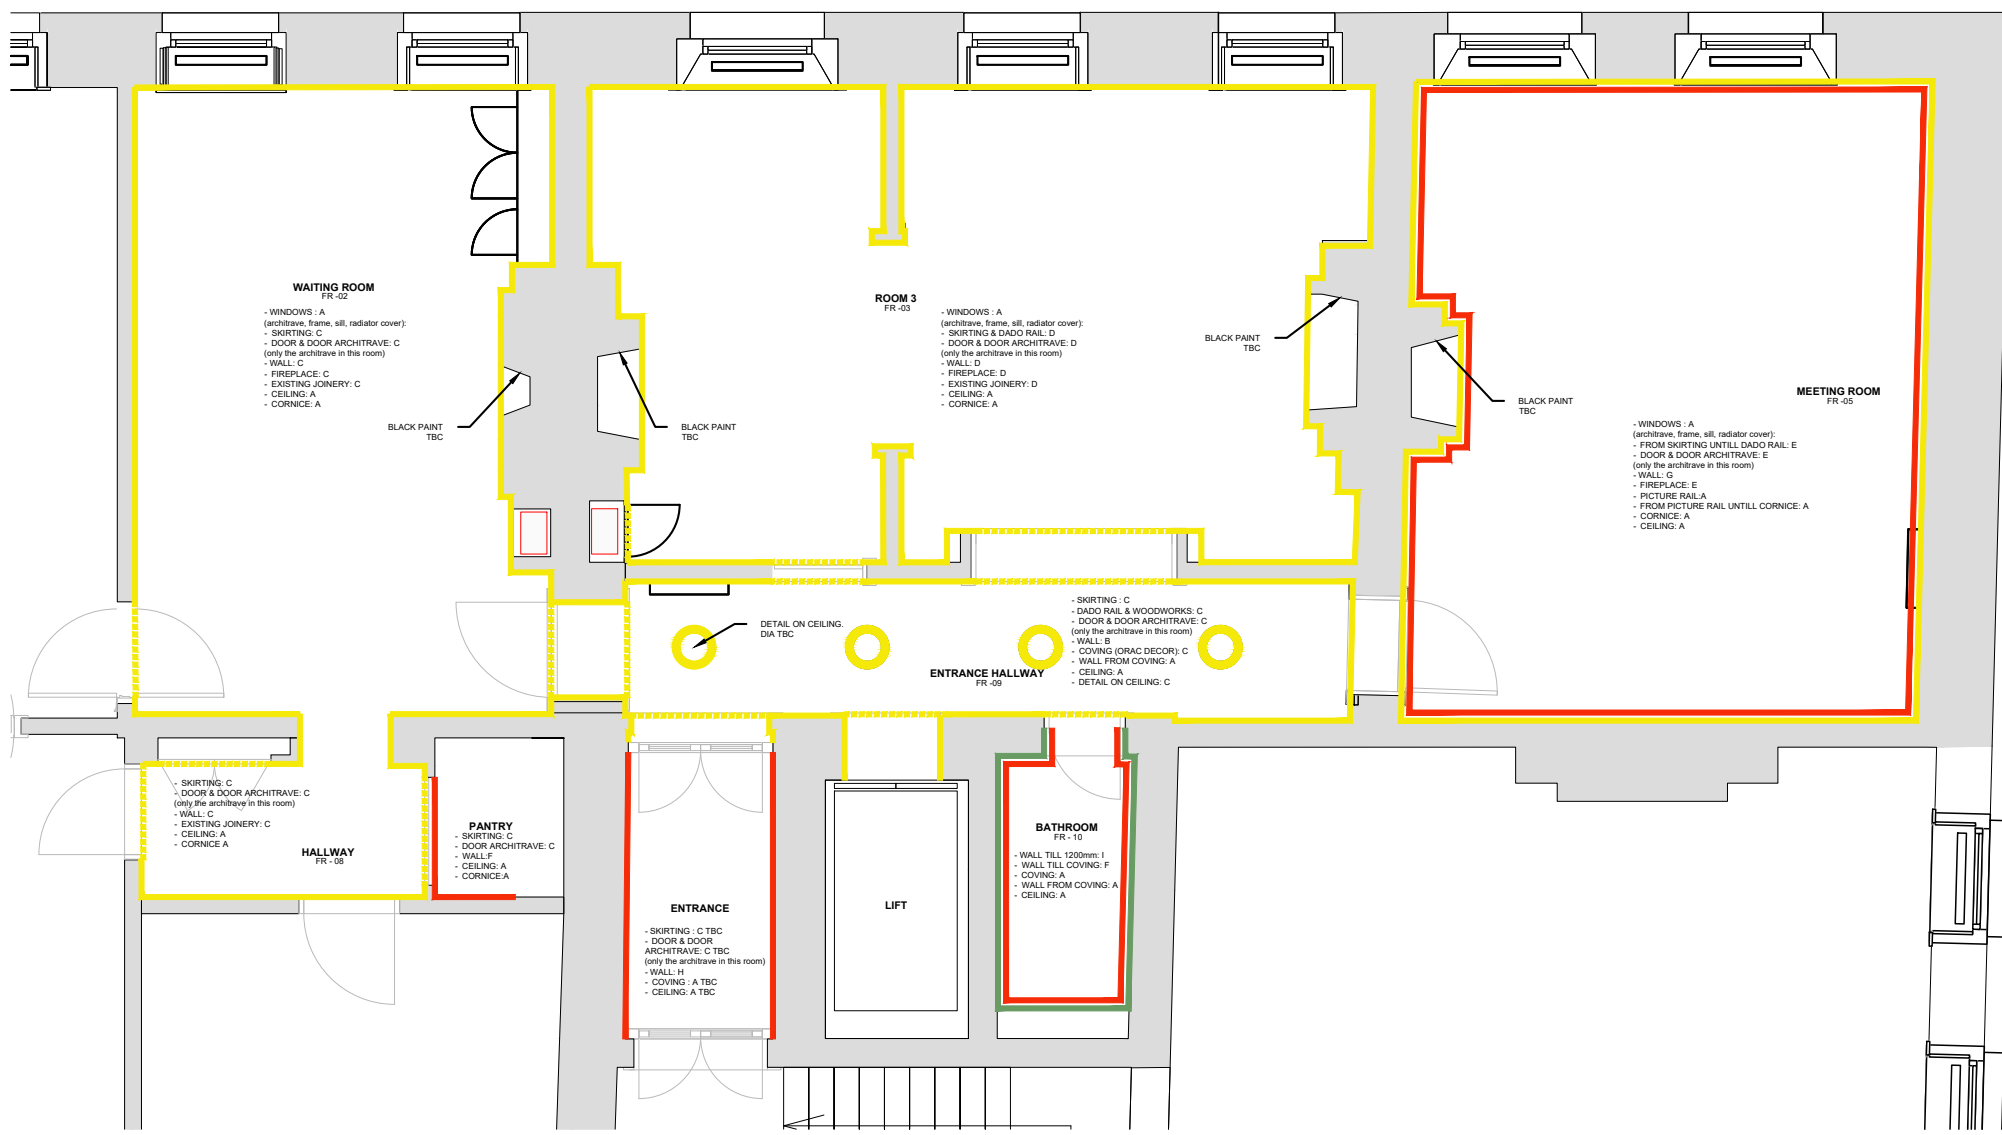

Drawing Status  
**PRELIMINARY**

- No information or designs contained within this document should be copied or reproduced without the specific consent of Gunter & Co Interiors Ltd.
- Do not scale from this drawing. Any areas, measurements or distances given are approximate only and should be confirmed before design or fabrication.
- Any drawings, photos, or computer generated images shown are indicative and cannot be guaranteed to represent the complete interiors or exteriors of a scheme.
- © 2017 Gunter & Co Interiors Ltd. All Rights Reserved

Notes A3

**LEGEND**

 PAINT

 WALLPAPER

 TILE

**NOTE: FOR DESIGN INTENT ONLY.  
 INFORMATIONS TO BE CHECKED ON  
 SITE BEFORE CONSTRUCTION.**

**01** Wall Finishes Layout  
 scale 1:75 @A3

Rev	Note	Date
Project Title <b>FALCON</b>		
Drawing Title <b>Wall &amp; Ceiling Finishes Layout</b>		
Date 27.11.2020	Scale 1:75 at A3	Drawn By MB
Drawing No <b>FL- FF - 140</b>	Rev -	
.\\Gunter&Co_G&_Gunter&Co_black.jpg		
Unit 1.23 The Plaza 535 King's Road London, SW10 0SZ United Kingdom +44 (0)20 7993 8583		