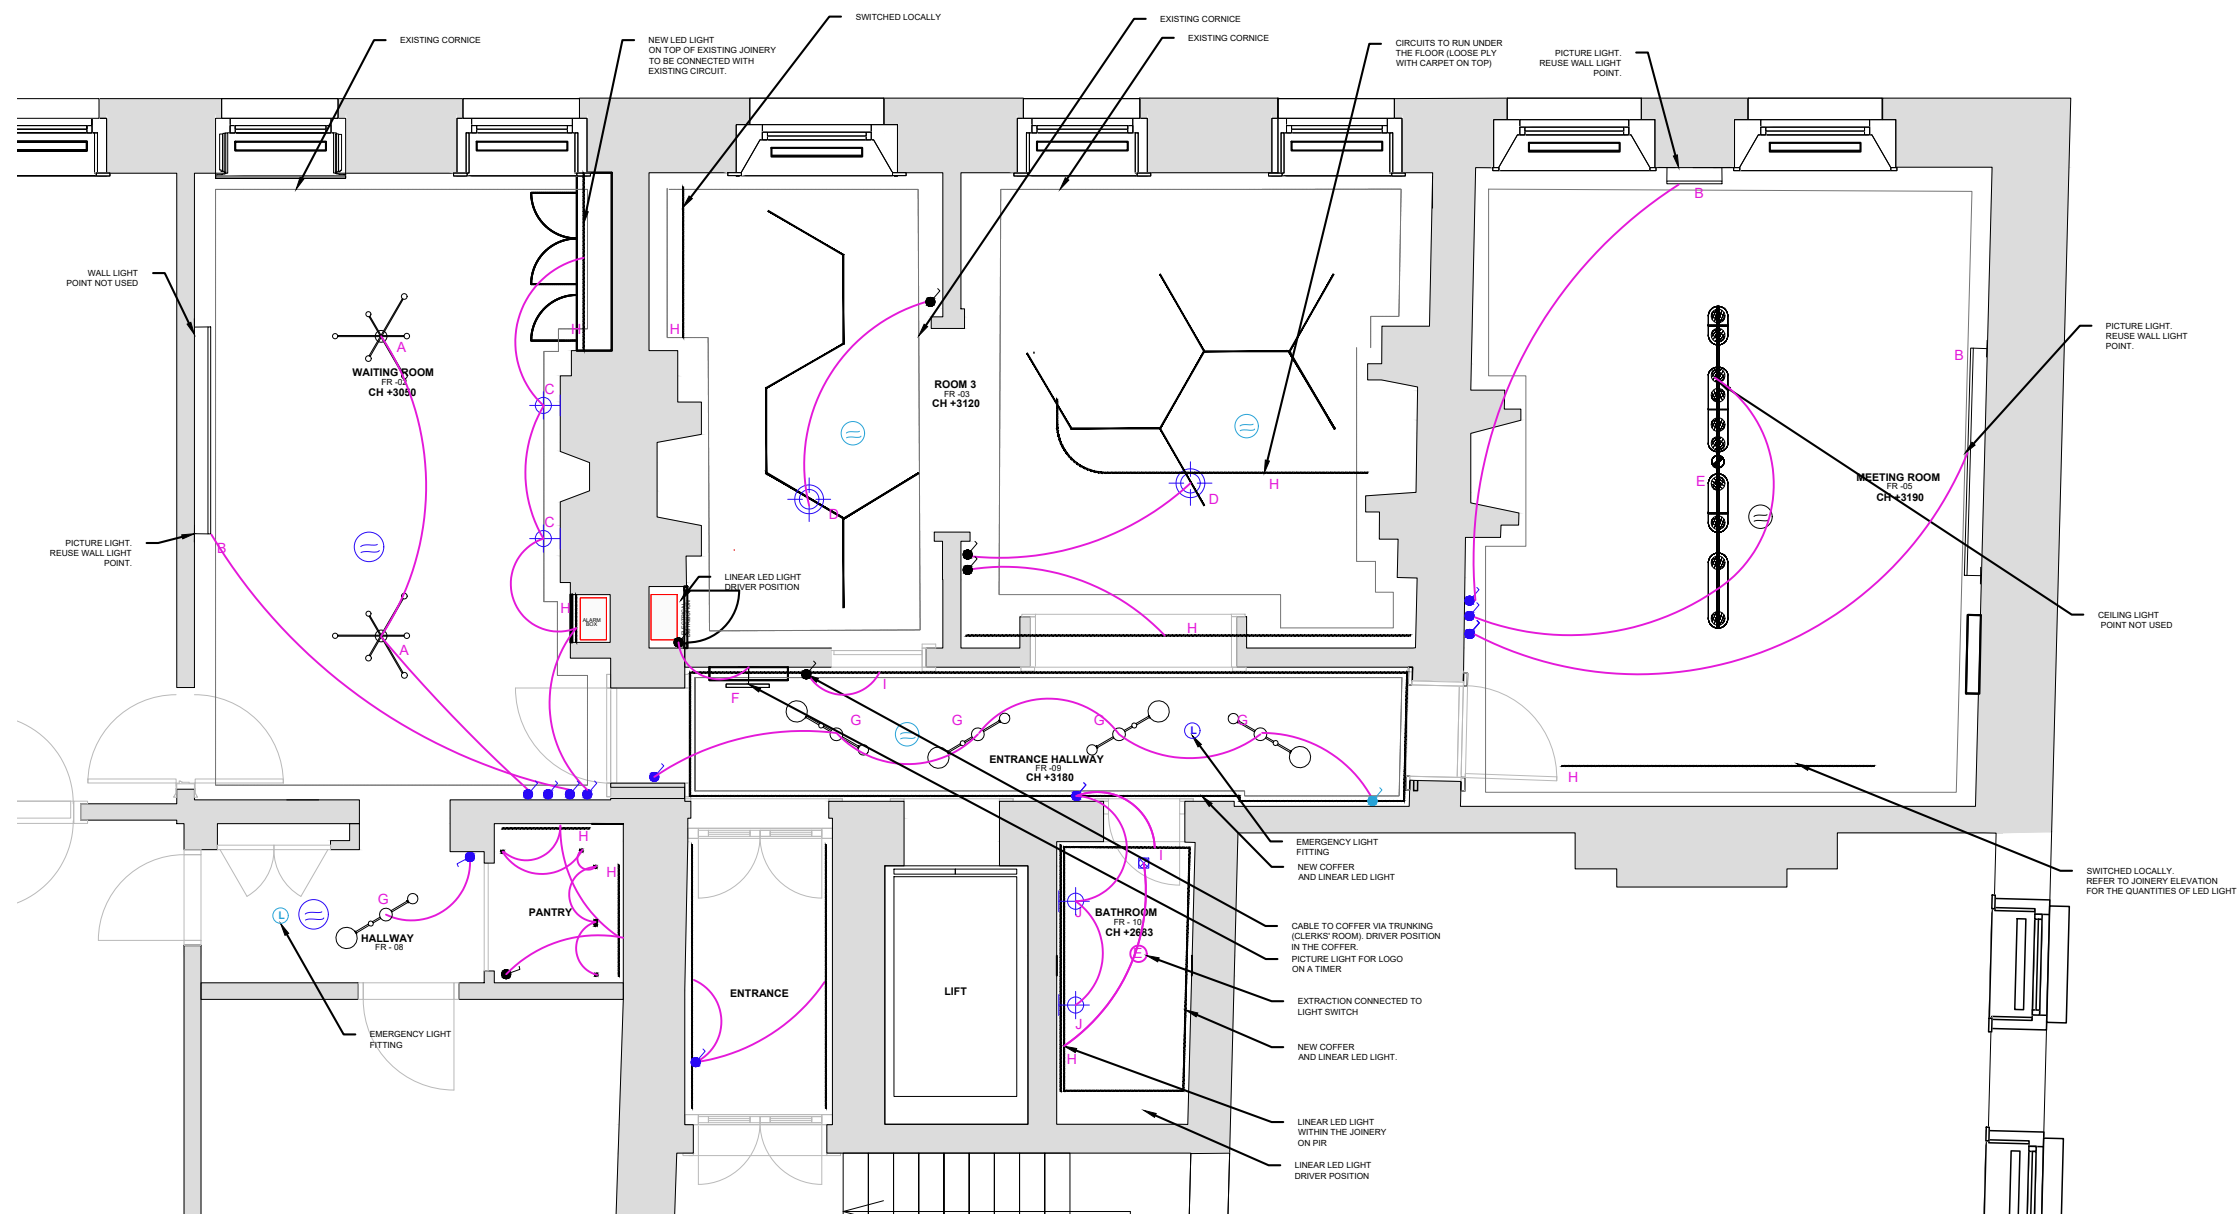

A PENDANT LIGHT Supplier: Holloways of Ludlow Dot Atomium Suspension Bulbs: 12 x G9 LED 12x 3.5W 120V / 240V (included) Color temperature: 2700 K (with bulb included) CRI: 80 Standard Dia: 965mm H: 622mm / 775mm TBC Weight: 2.5/2.7 Kg SWITCHED Finish: Brass	B PICTURE LIGHT Supplier: Mr. Light Galileo 1 Color temperature: 2400 K 24V - Required driver 107x40x23mm mounts behind frame L: Bespoke TBC Type 17 arm 170 mm SWITCHED Finish: Bronze	C WALL LIGHT Supplier: Astro Lighting Shadow 300 Color temperature: 2700 K Lamp Type & Wattage: 2 x 6W Max LED GU10 Dimension: H 300 W 94 D 100mm SWITCHED Finish: Plaster	D WALL LIGHT Supplier: ATRIUM Intraighting Hexagon Mesh Wire suspension height: TBC DIMMABLE - DALI Finish: Black Wire suspension: White Ceiling Cup: White	E PICTURE LIGHT Supplier: Holloways of Ludlow Laurent 16 Suspension Color temperature: 2700 K (with bulb included) Bulb: 10 x G9 LED 4.5W 120V / 240V (included) Height: Variable Width: 3239mm Weight: 19 kg DIMMABLE TBC Finish: Black structure, black cable	F PICTURE LIGHT Supplier: Mr. Light Cremone 65 Color temperature: 2700 K LED 230V 14.8W Brightness: 1560 lumen H5 cm L70.5 cm D11.7 cm SWITCHED ON A TIMER Finish: Brushed bronze	G PENDANT LIGHT Supplier: Square in Circle Pole Dance Color temperature: 3000 K Voltage - 230V Wattage - 5W, 3W 1 x E14 LED, 1 x G9 LED Dimension: H 820mm TBC W 200mm L 920mm Weight: 7 KG SWITCHED Finish: Brushed Brass	H LINEAR LED LIGHT Supplier: ATRIUM Tryka - Adder FLEX 60 Color temperature 2700 K 425 Lm/m 4.8 W/m CRI Standard CRI90 Voltage 12V DC Cut Point 50mm (6 LEDs) SWITCHED TBC Finish: N/A	I LINEAR LED LIGHT Supplier: ATRIUM Tryka - Adder FLEX 120 Color temperature 2700 K 850 Lm/m 9.6 W/m CRI Standard CRI90 Voltage 12V DC Cut Point 50mm (6 LEDs) SWITCHED TBC Finish: N/A	J BATHROOM WALL LIGHT Supplier: Roll & Hill Agnes Sconce - 2 Lights H67cm x W 26cm x D9cm Socket: G9 Bulb: 2 x 3 Watt JCD LED Wattage: 6 Watts Lumens: 200 Lumens Color Temperature: 2700 Kelvin Dimming: ELV DIMMABLE TBC Finish: Polished nickel	CEILING CORNICE ORAC DECOR C902 L 200 x H 10.3 x W 10.3 cm

Drawing Status
PRELIMINARY

1. No information or designs contained within this document should be copied or reproduced without the specific consent of Gunter & Co Interiors Ltd.
2. Do not scale from this drawing. Any areas, measurements or distances given are approximate only and should be confirmed before design or fabrication.
3. Any drawings, photos, or computer generated images shown are indicative and cannot be guaranteed to represent the complete interiors or exteriors of a scheme.
4. © 2017 Gunter & Co Interiors Ltd. All Rights Reserved

Notes A3

LEGEND

- LINEAR LED LIGHT
- WALL LIGHT
- PENDANT LIGHT
- SMOKE ALARM
- SWITCH
- EXTRACTION
- EMERGENCY LIGHT FITTING
- NEW POSITION
- EXISTING POSITION
- MODIFIED POSITION

NOTE: FOR DESIGN INTENT ONLY. INFORMATIONS TO BE CHECKED ON SITE BEFORE CONSTRUCTION.

Rev	Note	Date
Project Title FALCON		
Drawing Title RCP & Lighting Layout Detailed Proposed Layout		
Date 27.11.2020	Scale 1:75 at A3	Drawn By MB
Drawing No FL- FF - 122	Rev -	

01 Detailed Proposed RCP & Lighting Layout
scale 1:75 @A3

.Gunter&Co_G&_Gunter&Co_black.jpg

Unit 1.23 The Plaza
535 King's Road
London, SW10 0SZ
United Kingdom
+44 (0)20 7993
8583

Gunter&Co_C&_G&_black.jpg