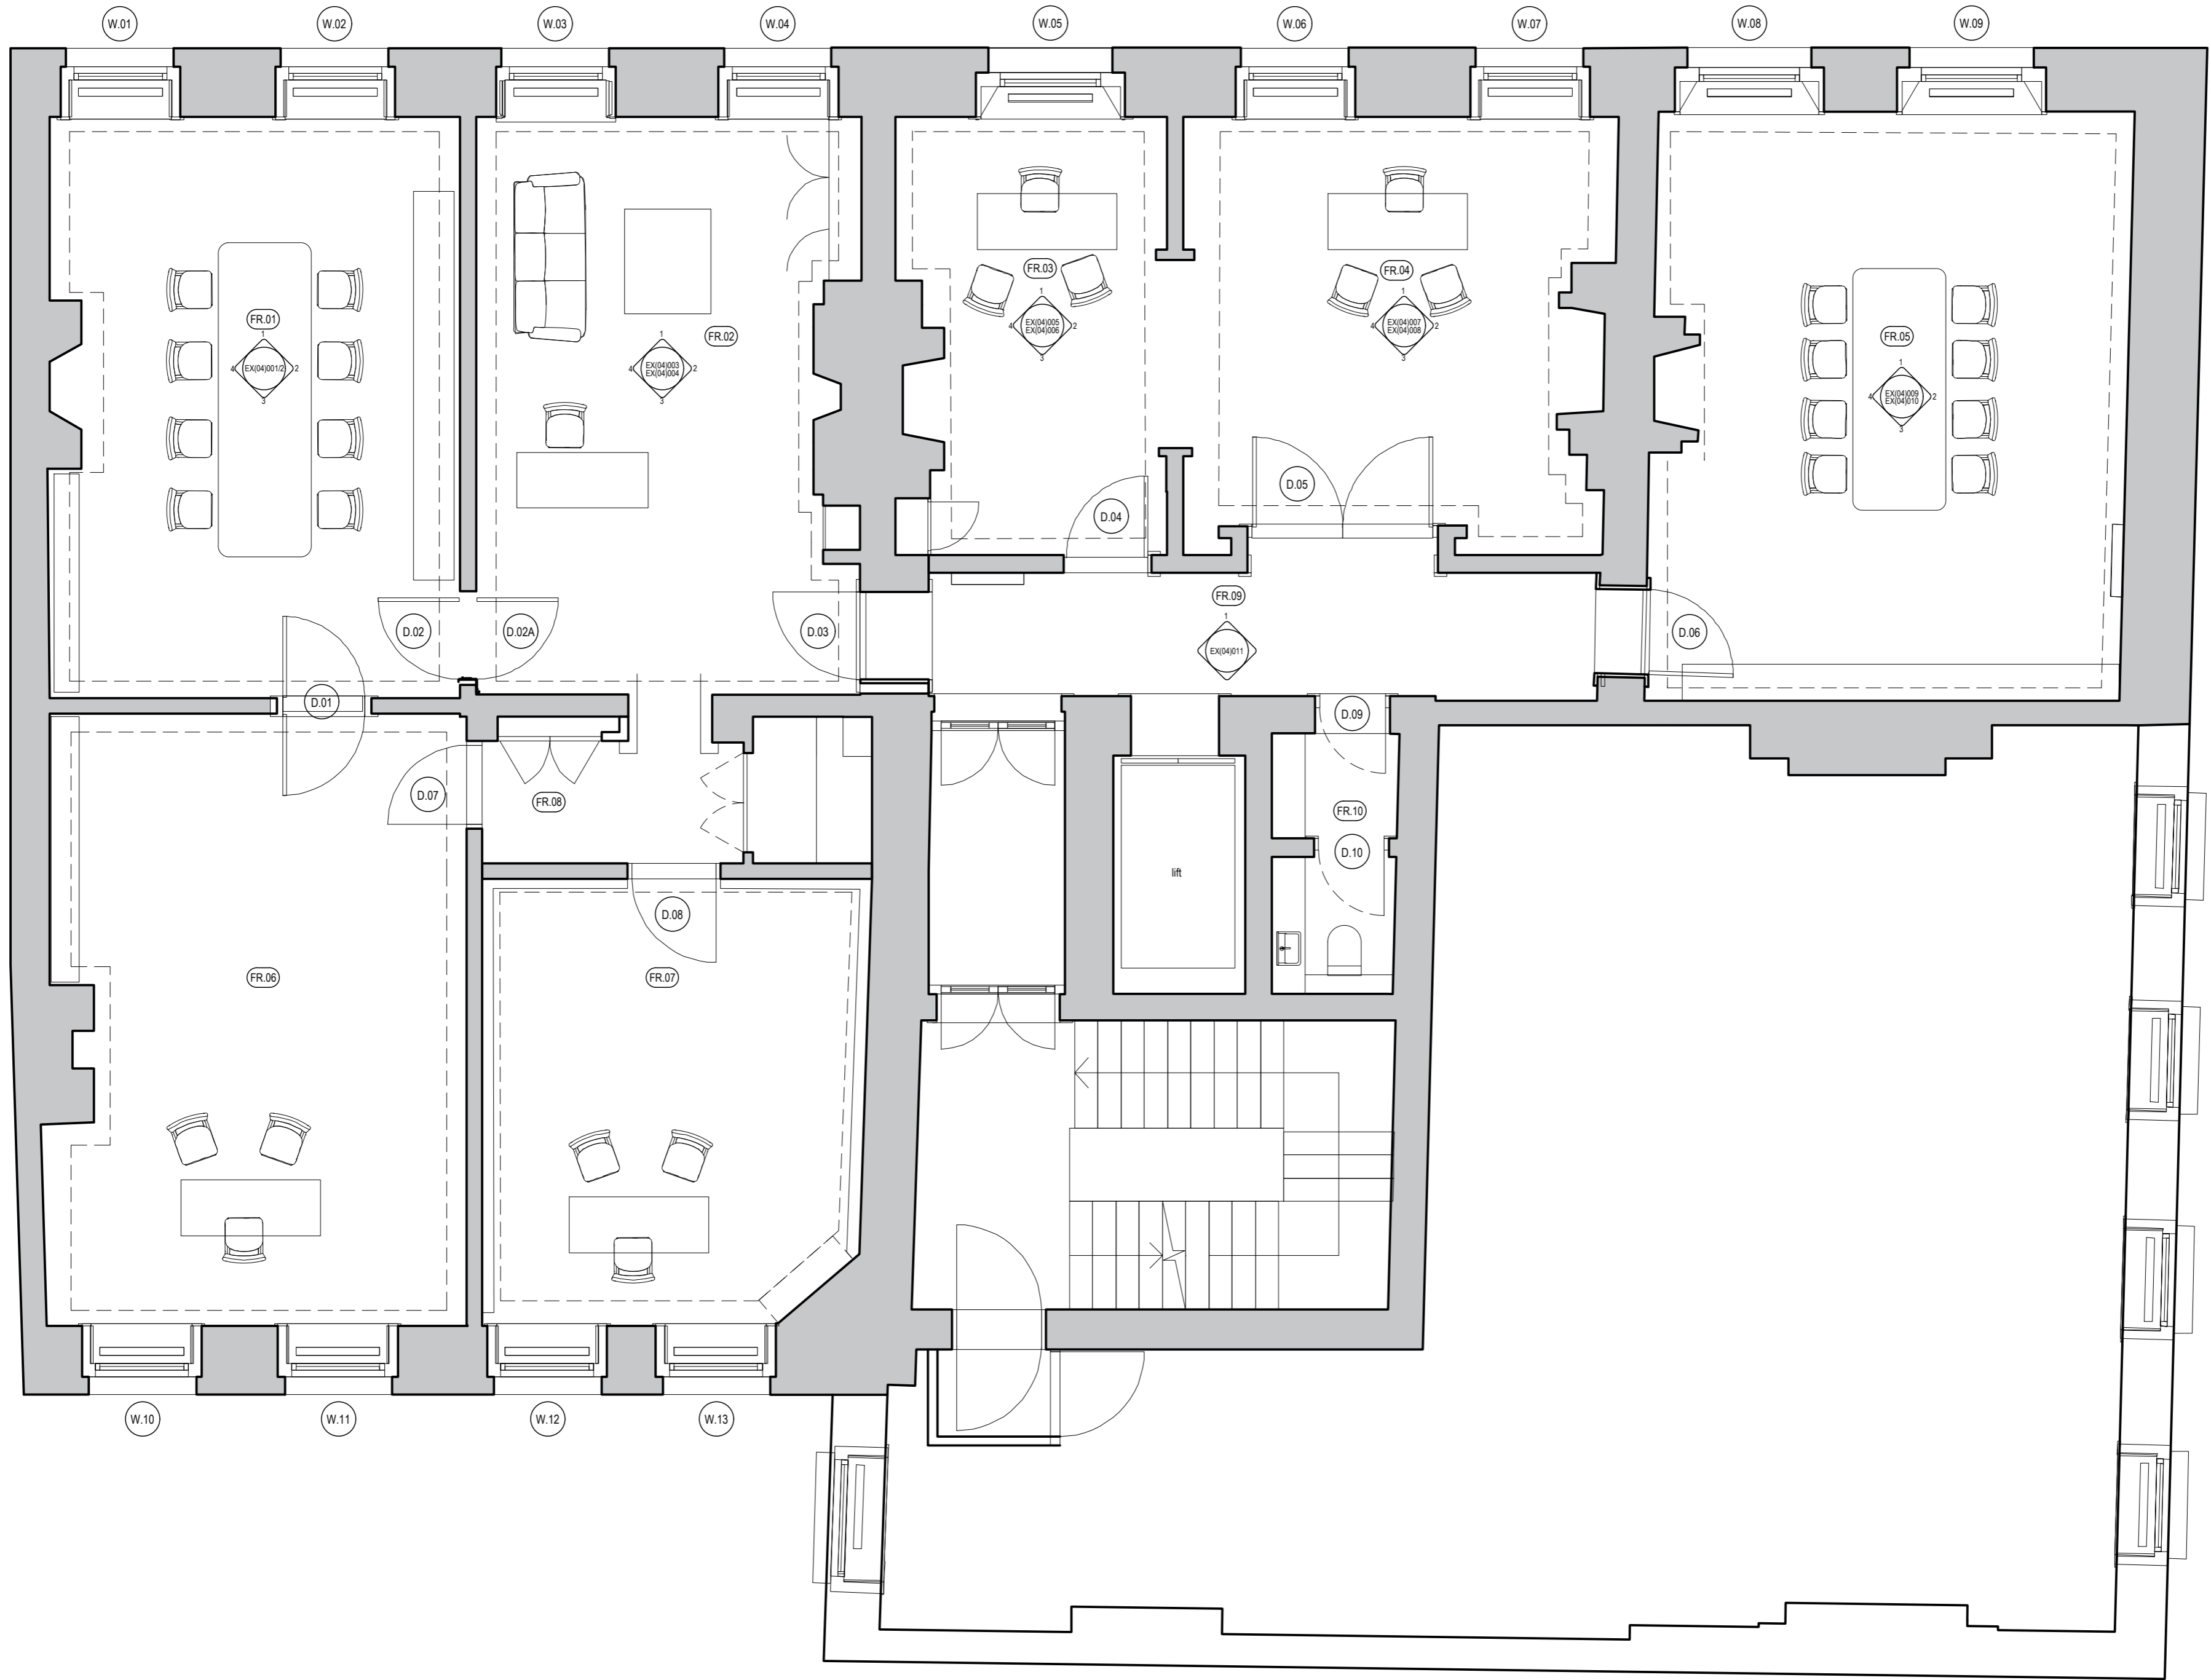

NOTES

Do not scale off this drawing.
All dimensions to be checked on site

EXISTING

McGUINNESS ARCHITECTS
unit d 163-167 bermondsey st
london se1 3uw
t 0207 407 8943
info@mcgarchitects.co.uk

3 New Square, London WC2A 3RS

TITLE: FLOOR PLAN
SCALE: 1:50 @ A2
DATE: SEPTEMBER 2020

EX(00)001