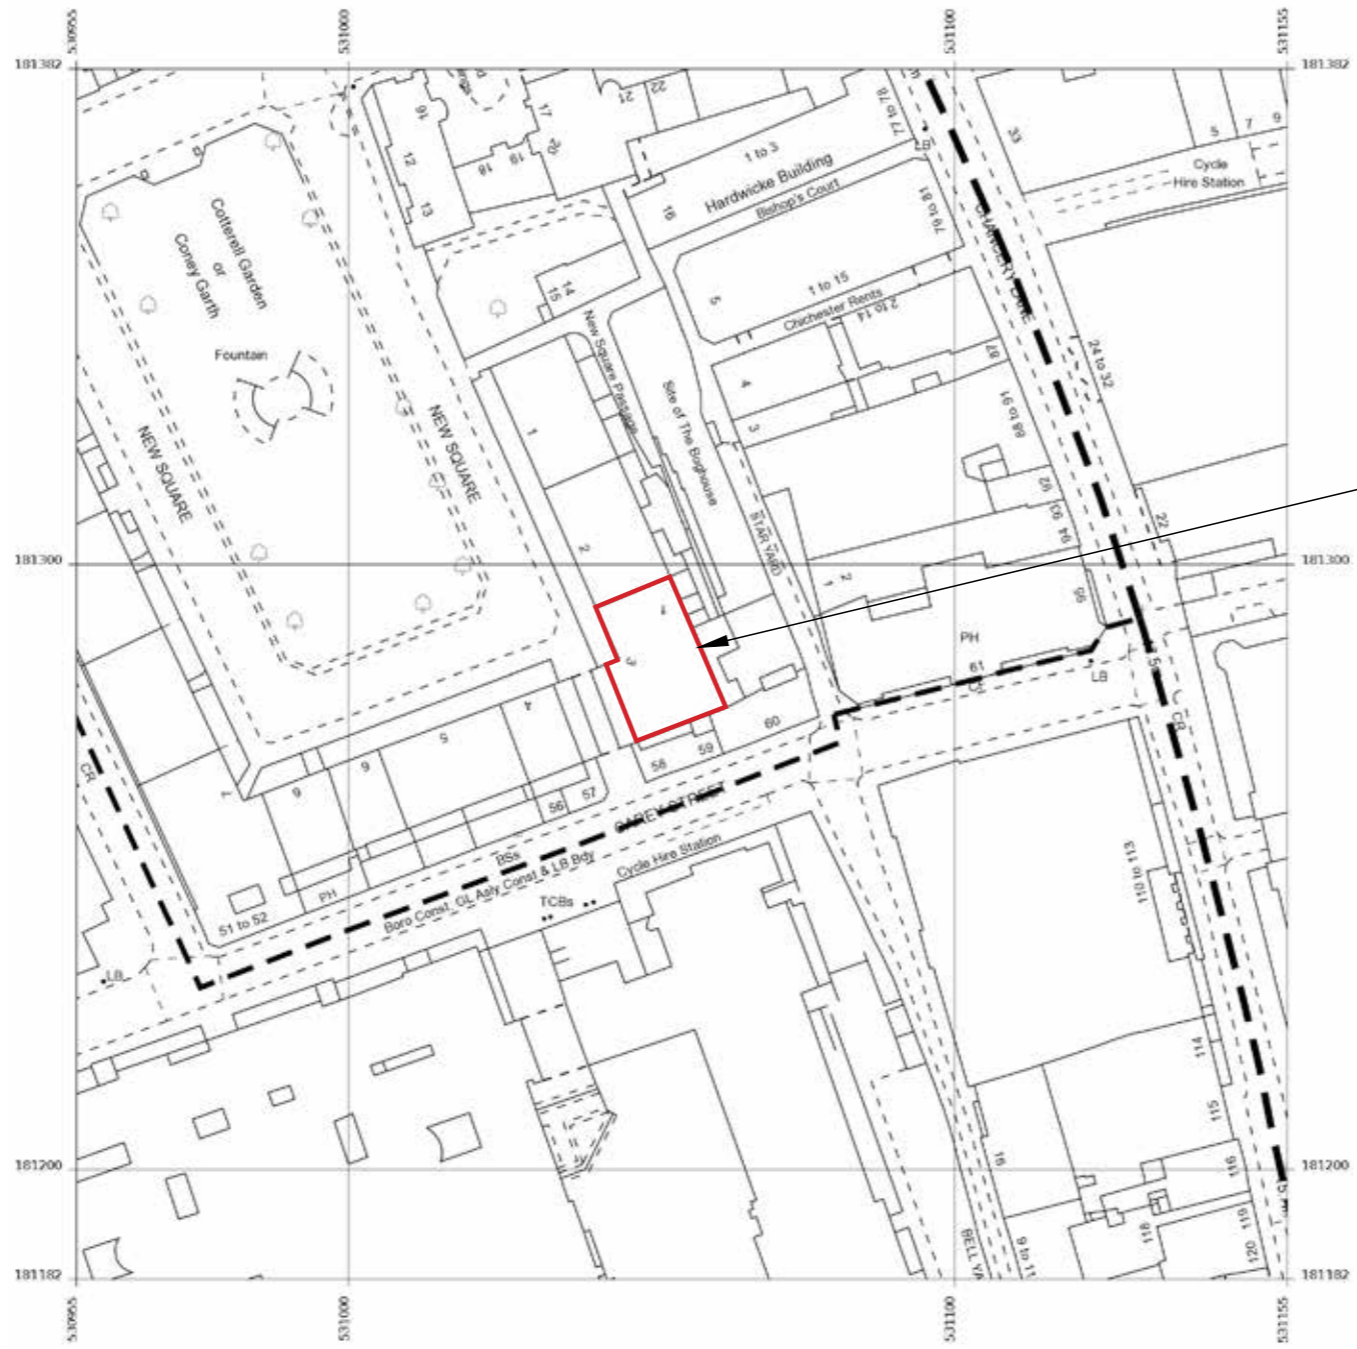

NOTES

Site outline shown in red

EXISTING

McGUINNESS ARCHITECTS
 unit d 163-167 bermondsey st
 london n1 7jq
 t 020 7490 3387
 mail@mcqarchitects.co.uk

3 New Square, London, WC2A 3RS

TITLE: Site Location Plan
 SCALE: 1:1250 @ A3
 DATE: October 2020