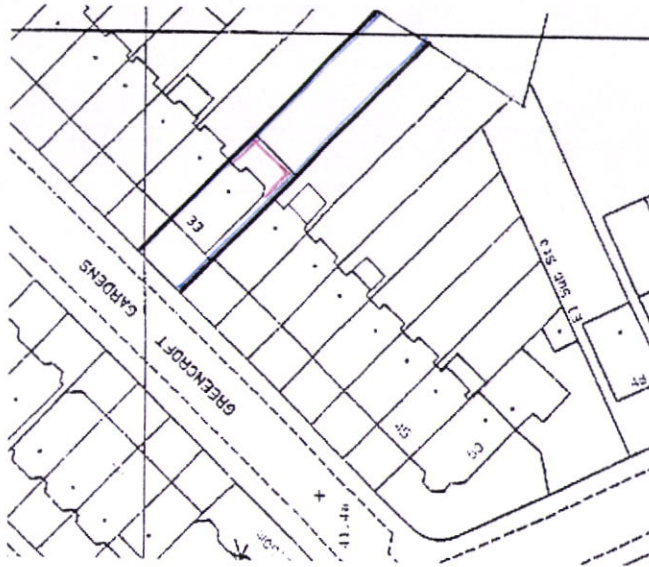

Figure 2: 33 Greencroft Gdns
Site plan

LONDON BOROUGH OF CAMDEN
TOWN AND COUNTRY PLANNING ACTS
23 AUG 1999
PLANS APPROVED
ON BEHALF OF THE COUNCIL

Scale 1:1000

P9 90 2 29 1 W