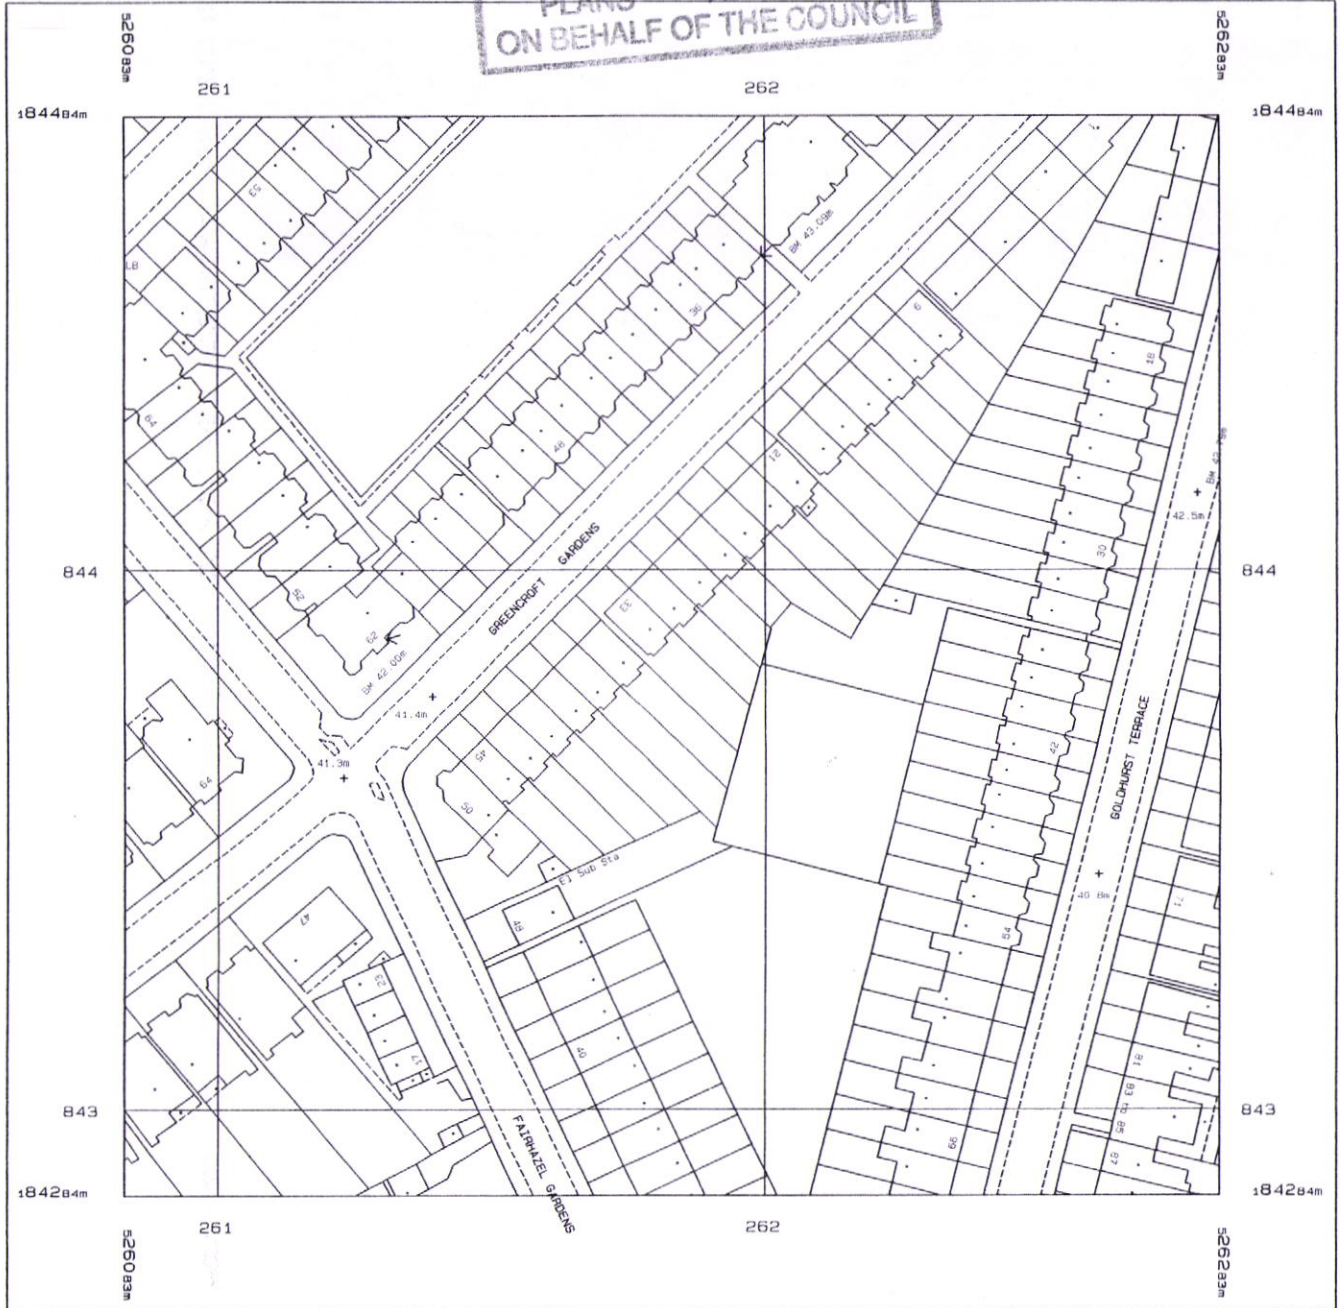

LONDON BOROUGH OF CAMDEN  
 TOWN AND COUNTRY PLANNING ACTS  
 23 AUG 1999  
 PLANS APPROVED  
 ON BEHALF OF THE COUNCIL

Produced 13 Oct 1998 from Ordnance Survey digital data and incorporating surveyed revision available at this date. © Crown Copyright 1998.

Reproduction in whole or in part is prohibited without the prior permission of Ordnance Survey.

P9902291W

National Grid sheet reference at centre of this Superplan: TQ2684SW

Scale 1: 1250

This Superplan product does not contain all recorded map information.