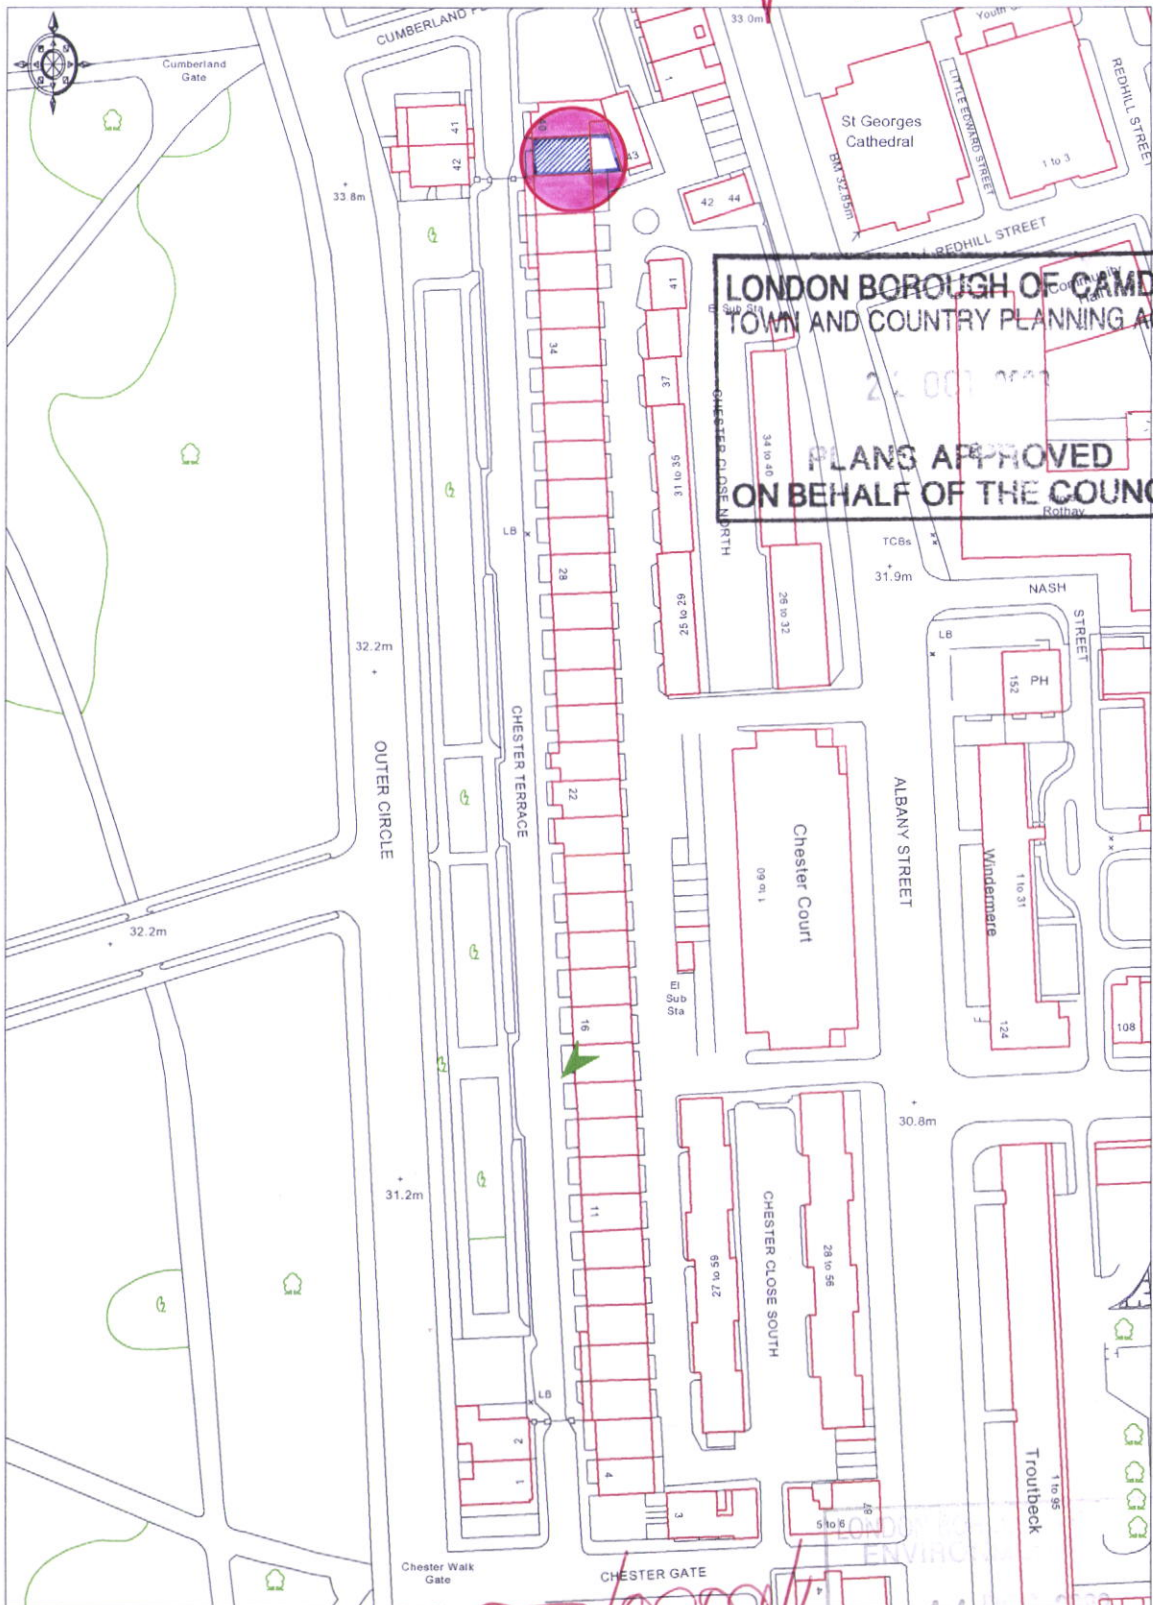

Q ARCHITECTURAL DESIGN CONSULTANTS

34 Donovan Court, Drayton Gardens, London SW10 9QT, Tel: 020 7370 2244, Fax: 020 7370 2244, Mobile: 07771 88 00 00

File Copy

LONDON BOROUGH OF CAMDEN
TOWN AND COUNTRY PLANNING ACTS
21 003 3023
PLANS APPROVED
ON BEHALF OF THE COUNCIL

0003/0809/11