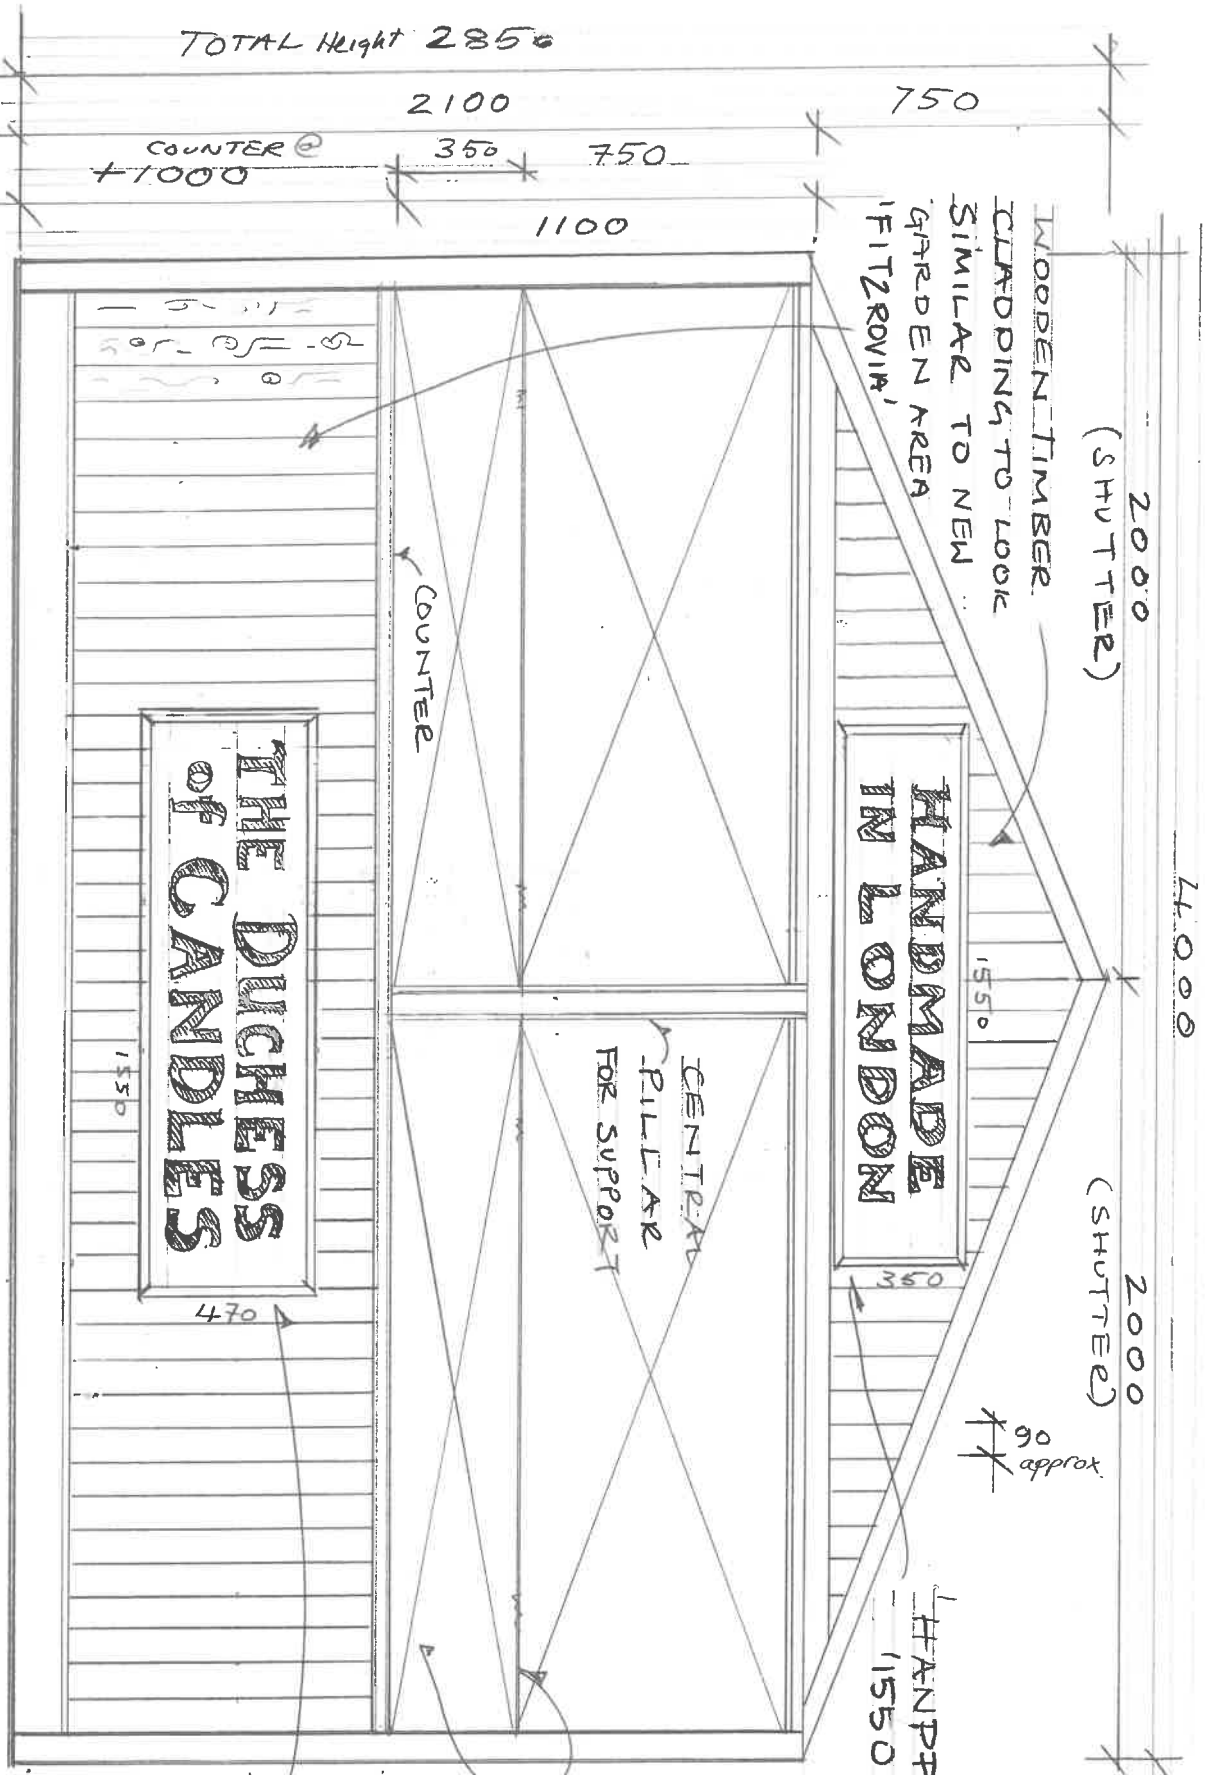

APPLICATION FOR PLANNING PERMISSION FOR 79 TOTTENHAM COURT RD
 * WOODEN STYLE TIMBER KIOSK FOR 'THE DUCHESS OF CANDLES' trades FROM 'COVENT GARDEN JUBILEE MARKET

15.12.2020

SHUTTERS TO BE FOLDED UP UNDER ROOF. (SAME ON BOTH SIDES)

HAND PAINTED SIGNS TO BE SCREENED TO FRONT (1550 X 470MM)

GROUND LEVEL

FRONT ELEVATION - TEMPORARY KIOSK 79 TOTTENHAM COURT RD
 SCALE 1:20 - millimeters