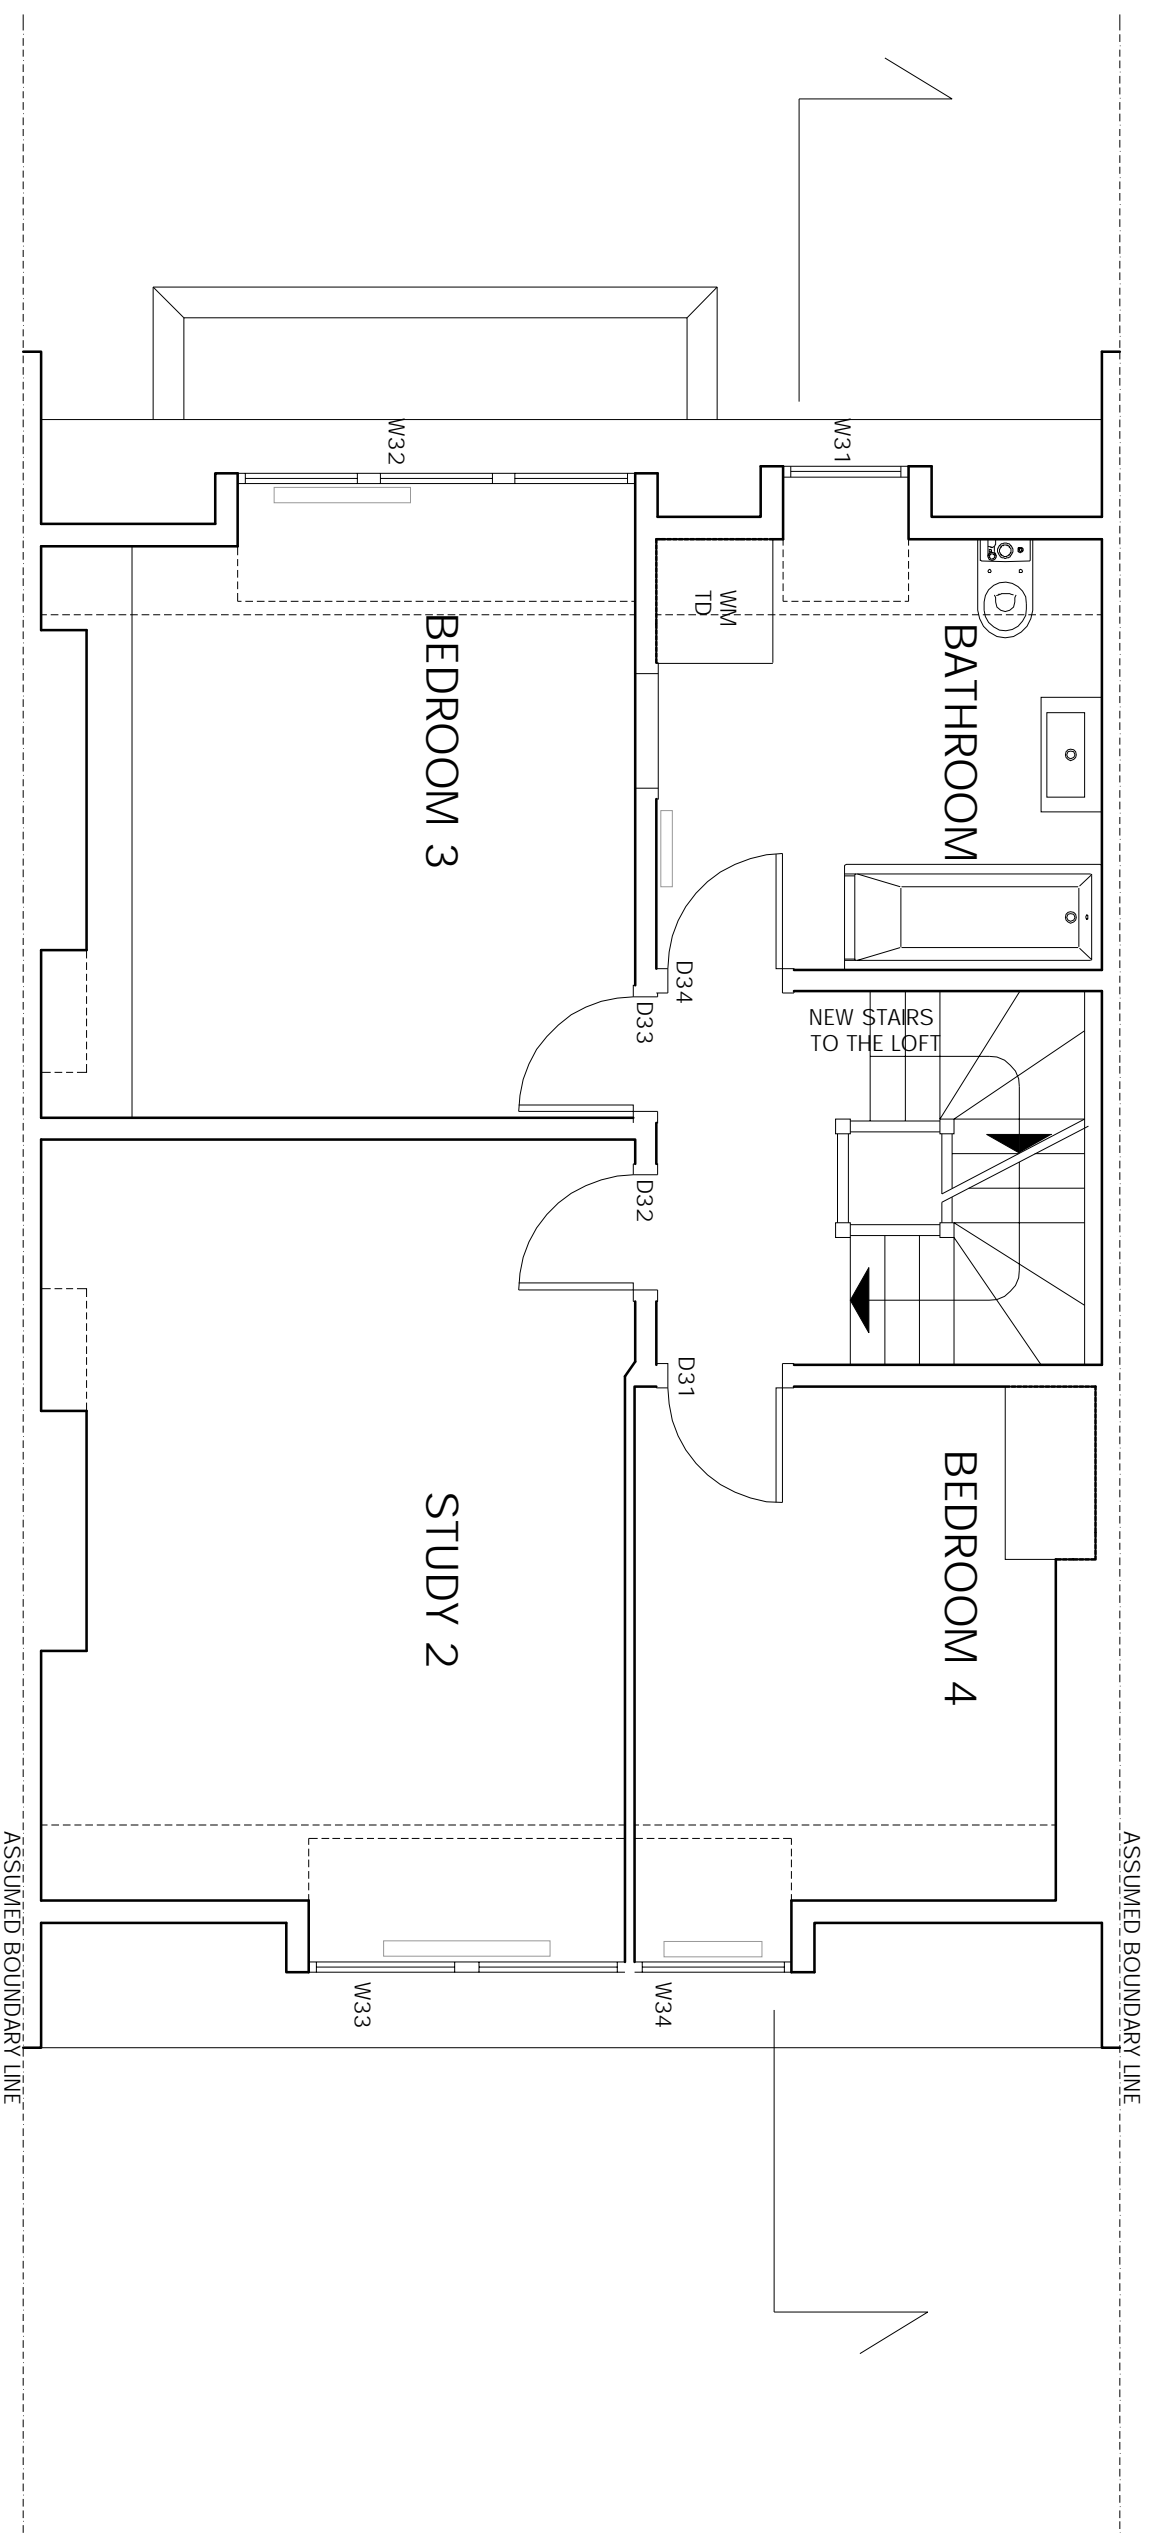

REVISIONS  
REV DATE REVISION NOTES:

KEY

NOTES  
1. Do not scale from the drawing  
2. Report all drawing errors, omissions and discrepancies to the architect  
3. Report all drawing errors, omissions and discrepancies to the architect

**KASIA WHITEFIELD DESIGN**

KASIA WHITEFIELD@GMAIL.COM  
TEL: 0788505353

JOB  
52 HOWITT ROAD  
LONDON NW3 4LJ  
TITLE  
PROPOSED SECOND FLOOR PLAN

DATE 2020.12.18 SCALE 1:50@A3 STATUS PLANNING  
PROJECT NO. DRAWING NO. REVISION