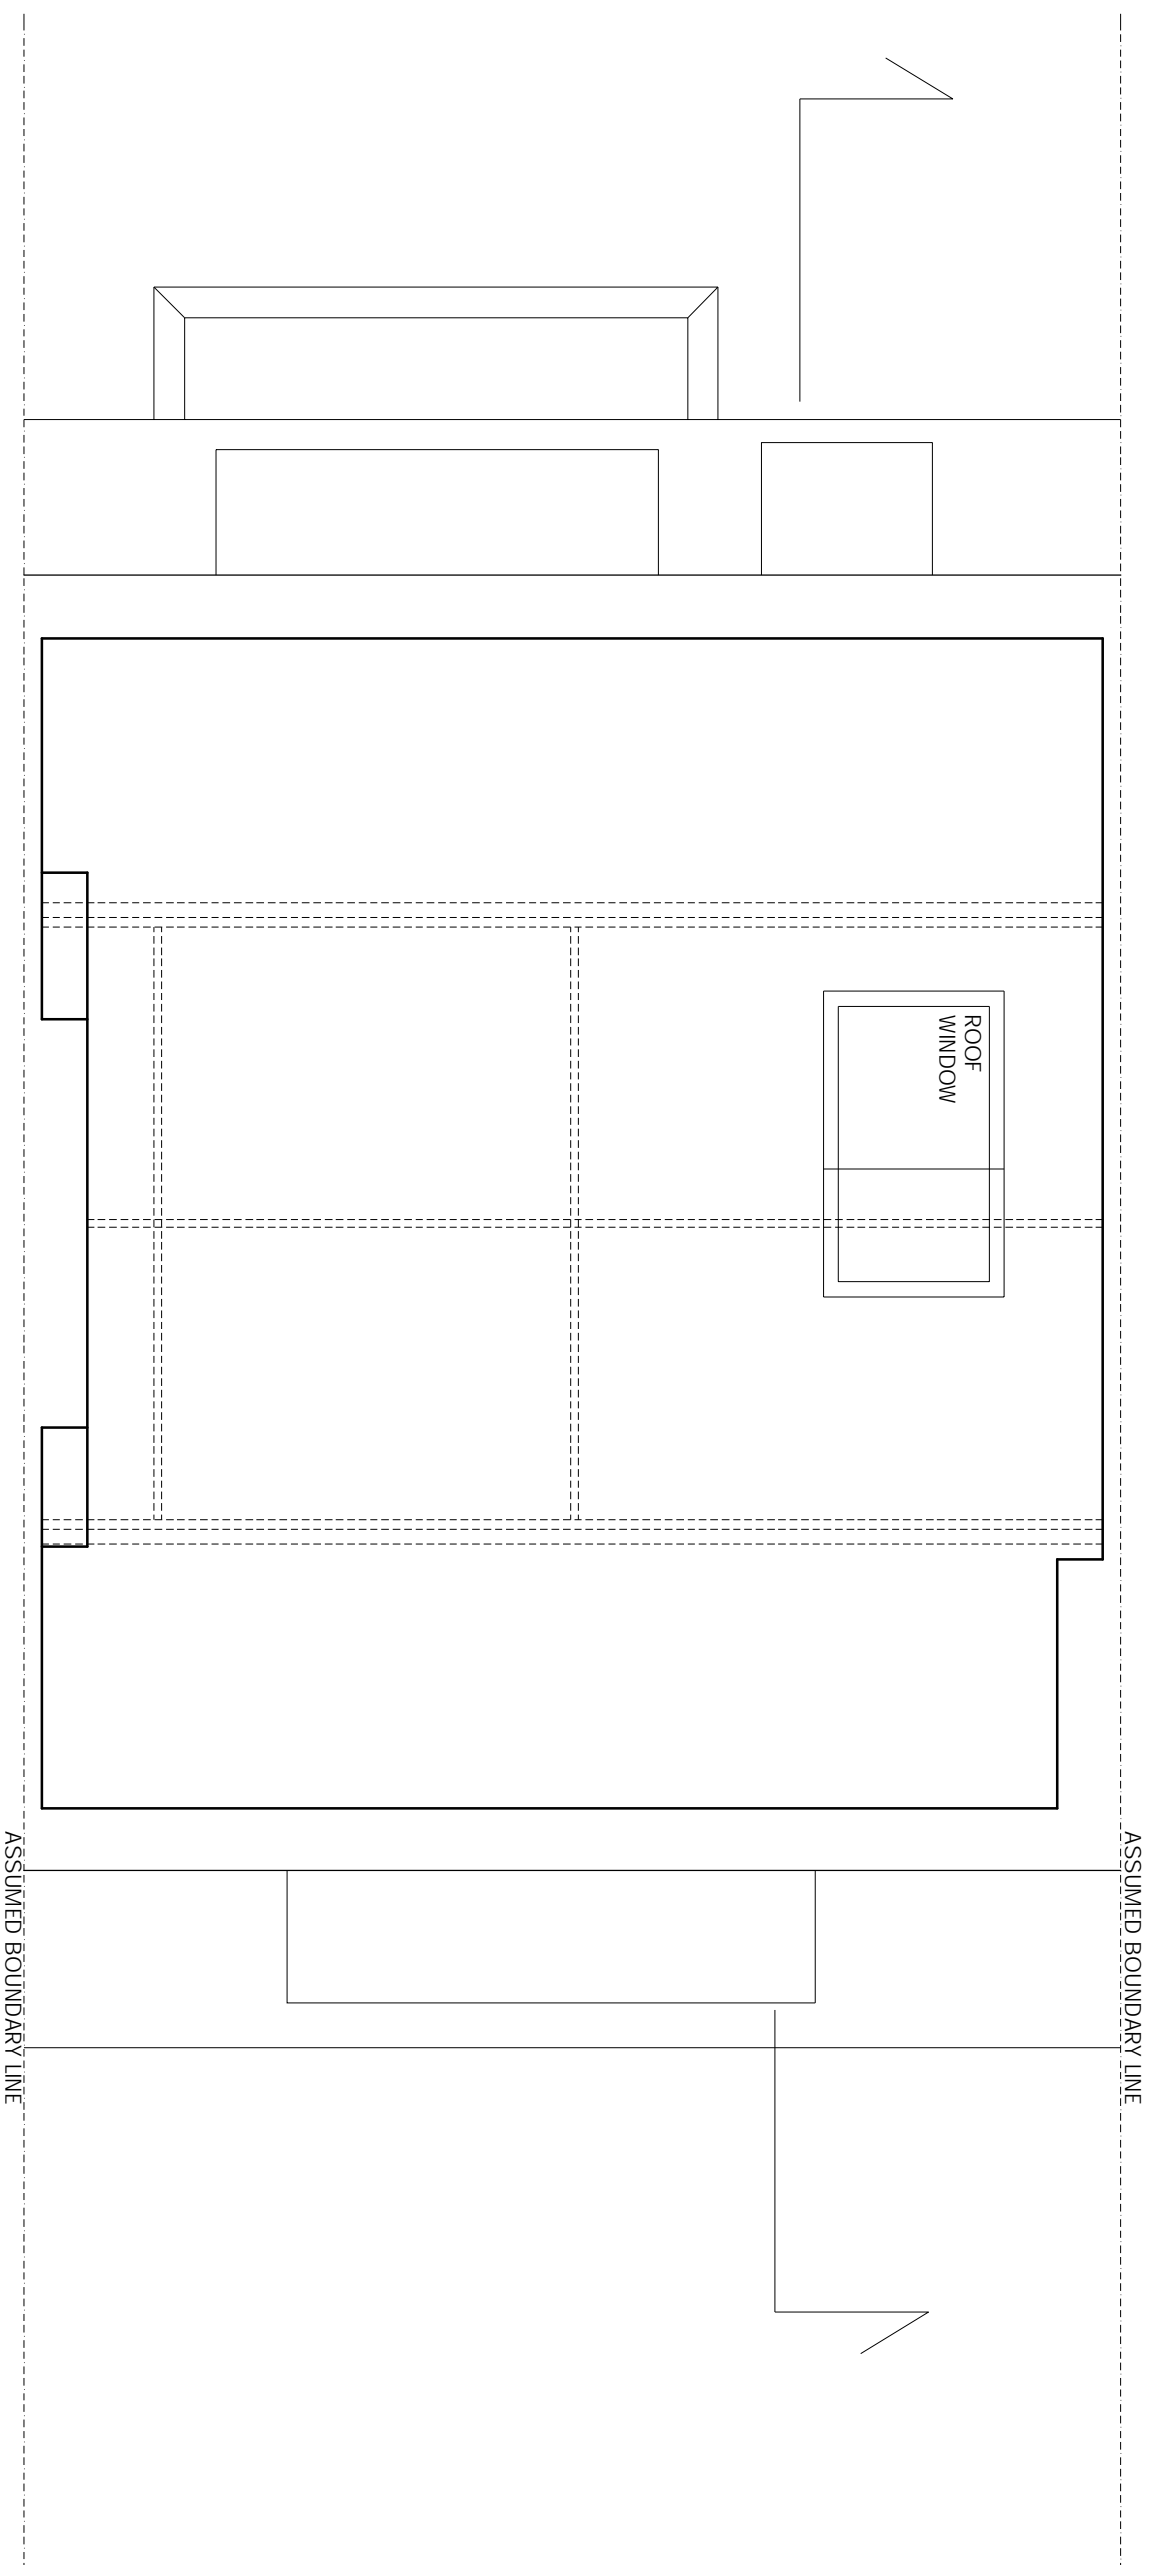

REVISIONS
REV DATE REVISION NOTES:

KEY

NOTES
1. Do not scale from this drawing
2. Report all drawing errors, omissions and discrepancies to the architect/designer

KASIA WHITEFIELD DESIGN

KASIA WHITEFIELD@GMAIL.COM
TEL: 07885058383

JOB
52 HOWITT ROAD
LONDON NW3 4LJ
TITLE
EXISTING LOFT FLOOR PLAN

DATE 2020.12.18 SCALE 1:50@A3 STATUS SURVEY
PROJECT NO. DRAWING NO. REVISION

HR52 EX02

0m

5m