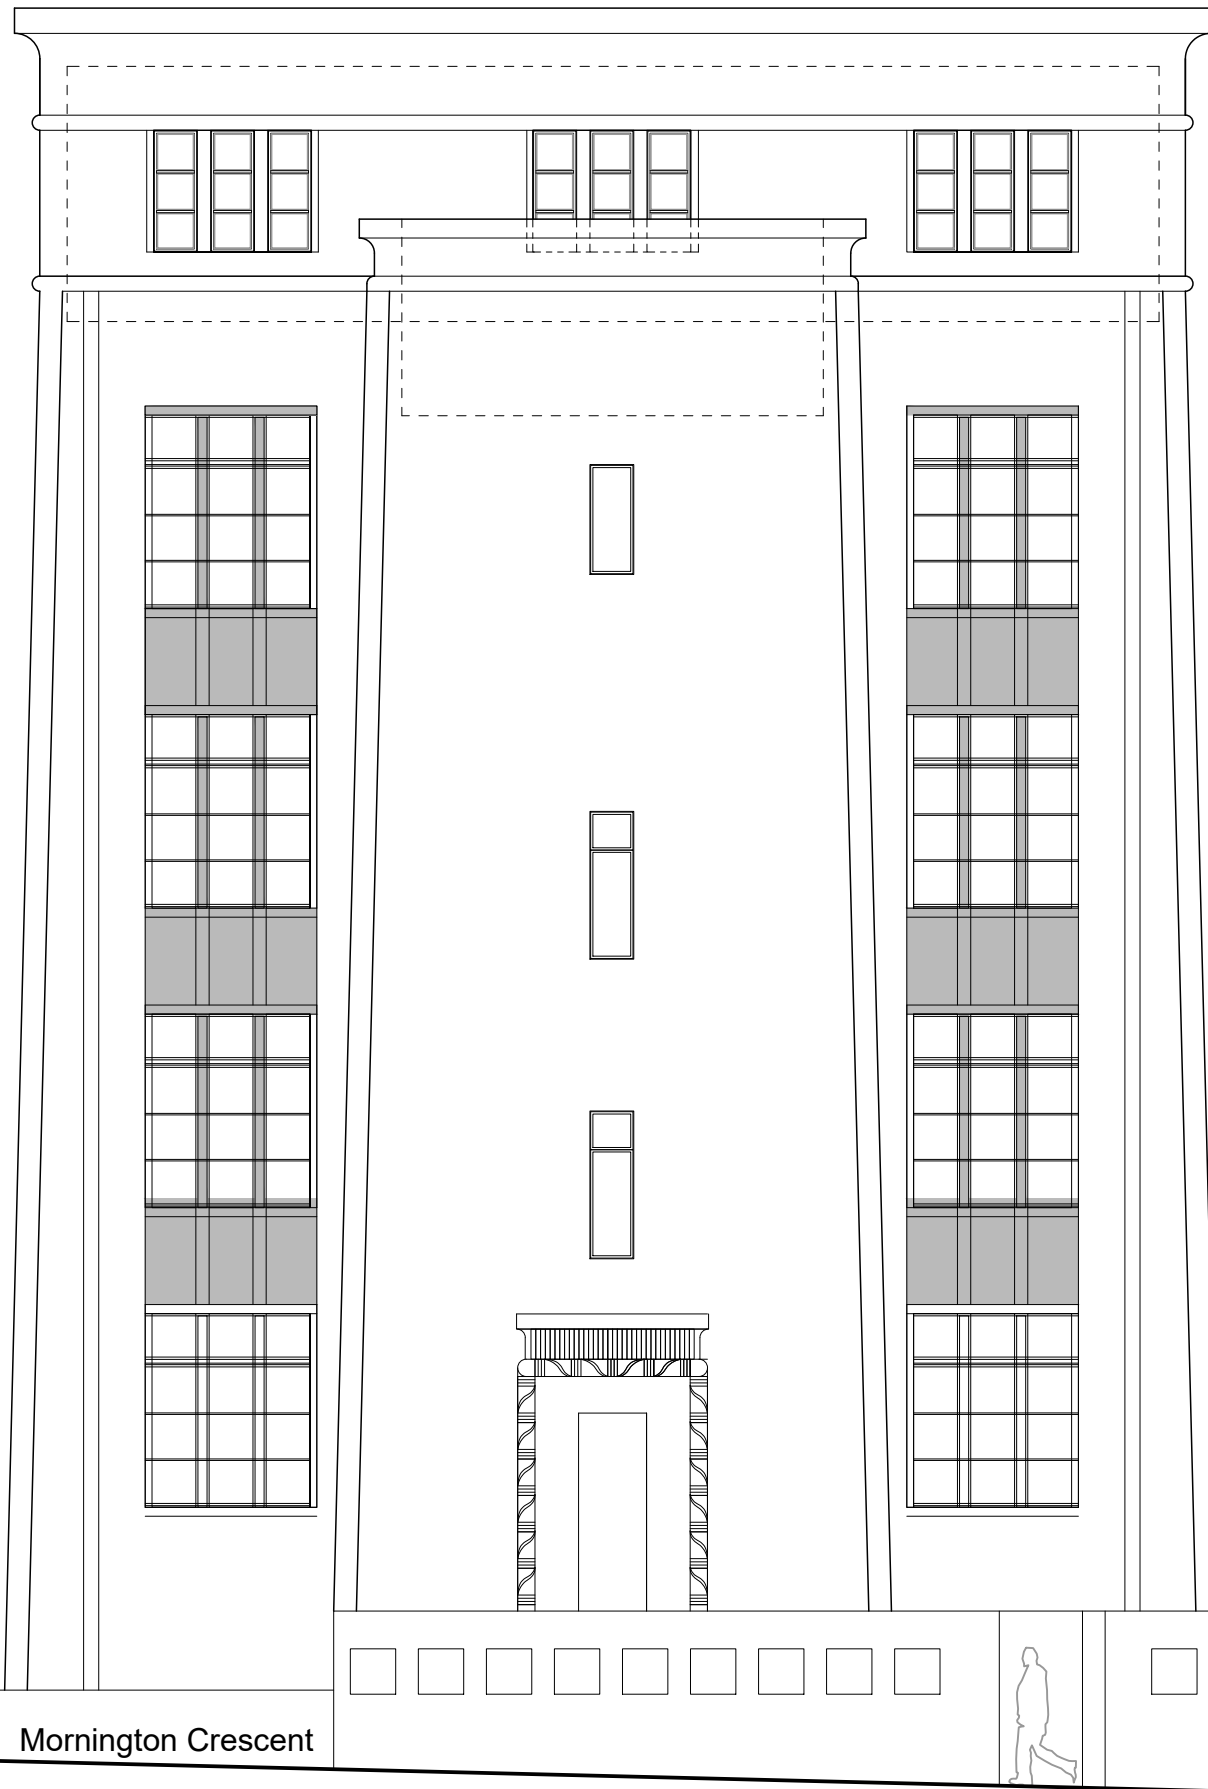

EXISTING:

PROPOSED:

Based on information supplied by others
Do not scale from this drawing

Rev	Drawn	Date	Description
4			

4

Contract
Greater London House
Hampstead Road
London NW1 7QX

Drawing Title
Fourth Floor
Roof Terrace (South)
South Elevation
Existing and Proposed

PROPOSED

CDS PROJECTS LTD
22 Woodbastwick Road, London SE26 5LH
M 07802 441750

Mornington Crescent

Mornington Crescent

Scale 1/100

Scales	1/100 (at A3)	Date	December 2020
Drawn	AA	Checked	
Contract No	20/10/Li	Drawing No	P/04
		Revision	-