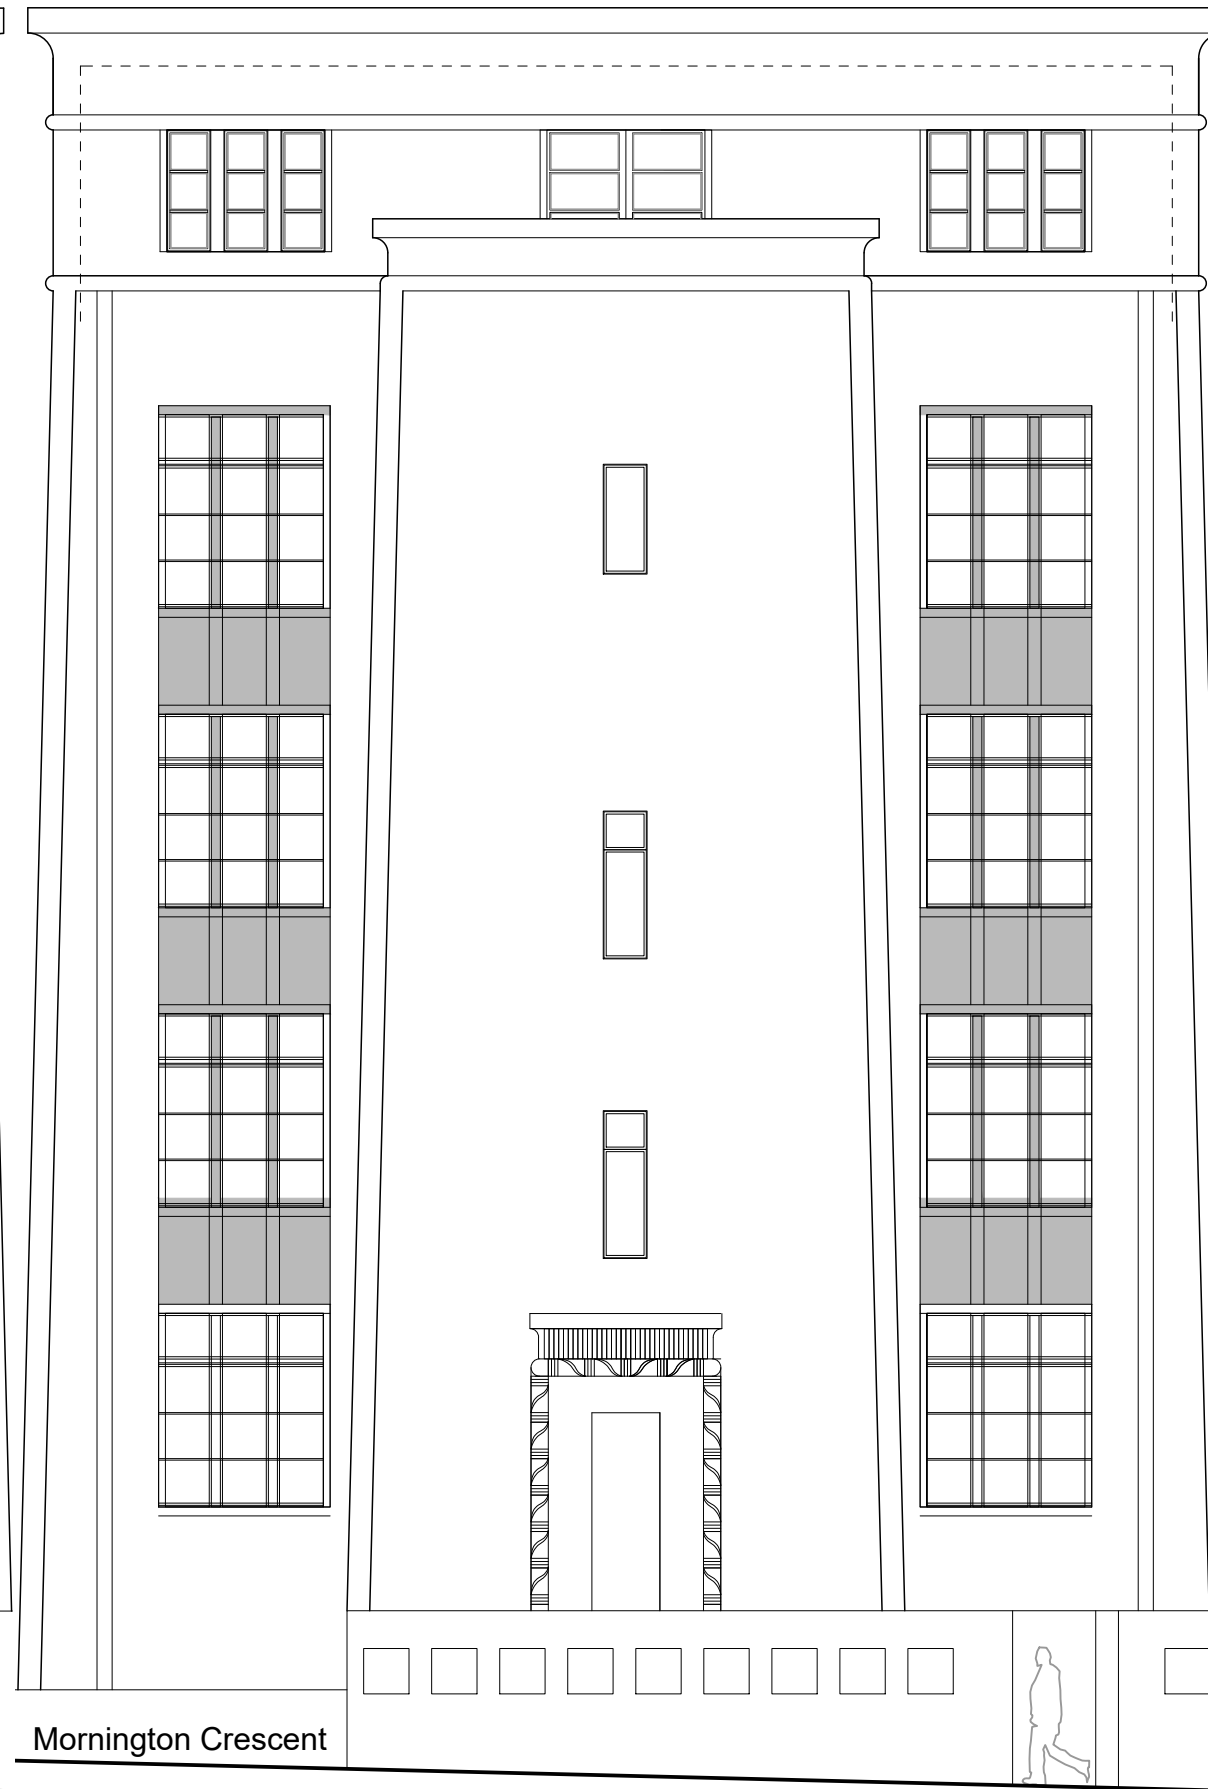

EXISTING:

PROPOSED:

Based on information supplied by others
Do not scale from this drawing

Rev	Drawn	Date	Description
4			

4

Contract
Greater London House
Hampstead Road
London NW1 7QX

Drawing Title
Fourth Floor
Roof Terrace (South)
South Elevation
Existing and Proposed

PROPOSED

CDS PROJECTS LTD
22 Woodbastwick Road, London SE26 5LH
M 07802 441750

Mornington Crescent

Mornington Crescent

Scale 1/100

Scales	1/100 (at A3)	Date	December 2020
Drawn	AA	Checked	
Contract No	20/10/Li	Drawing No	P/04
		Revision	-