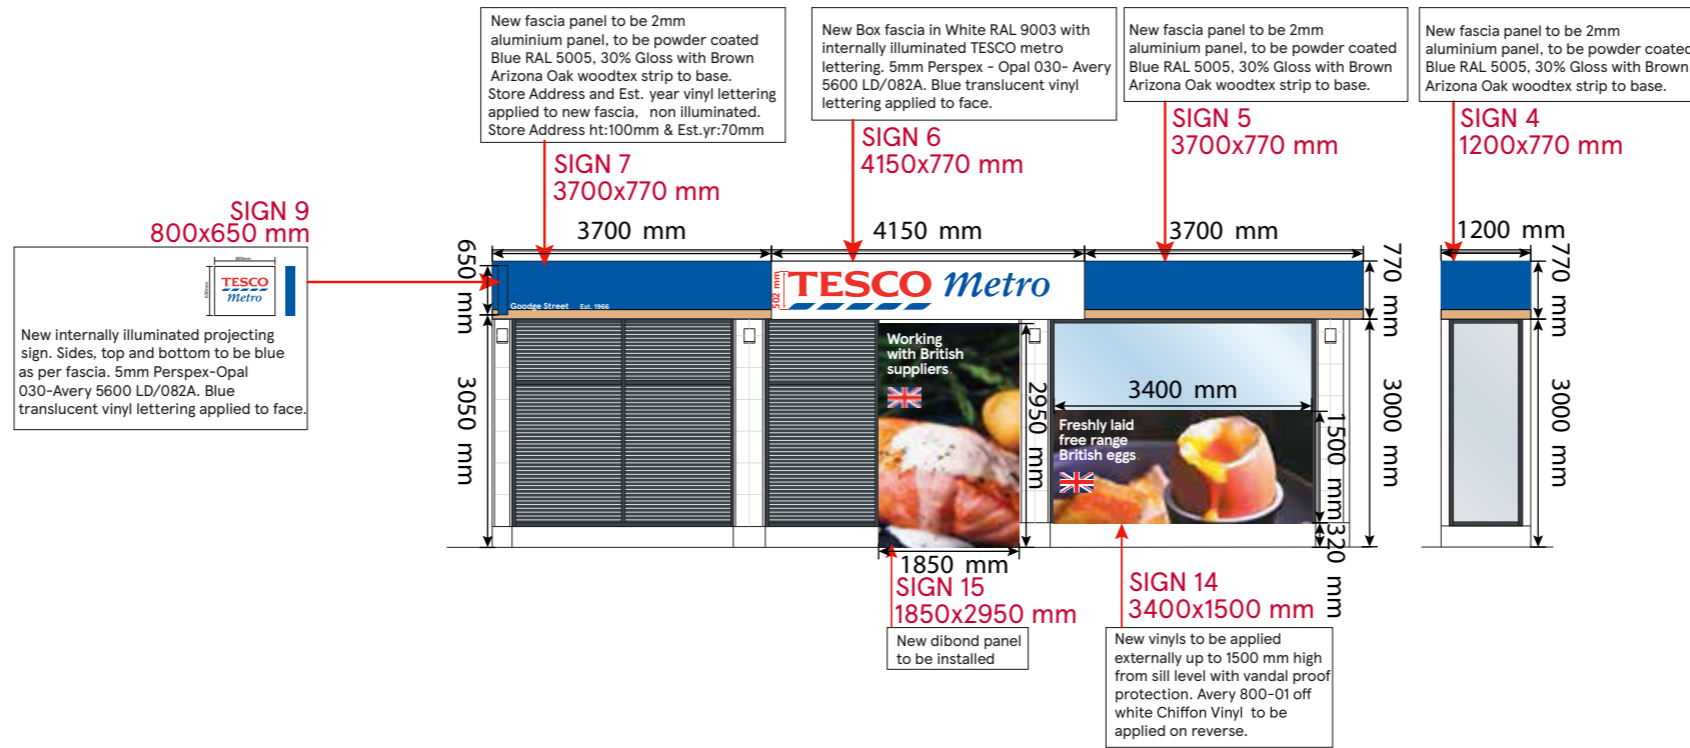

PART EAST ELEVATION

SCALE BAR

1:100

DRAWING NO
03_2568_03B

SCALE
1:100@A3

DATE
11.12.2020

CHECKED BY
ANDY HORWOOD

DRAWN BY
SAISREE

STORE TYPE
METRO

STORE NAME
GOODGE STREET

CONTENT
PROPOSED ELEVATIONS

FEASIBILITY ARCHITECTURE
TESCO STORES LIMITED
OMEGA BUILDING, KESTREL WAY, HERTFORDSHIRE,
WELWYN GARDEN CITY, HERTFORDSHIRE, AL7 1GA
TELEPHONE : 01707 395150