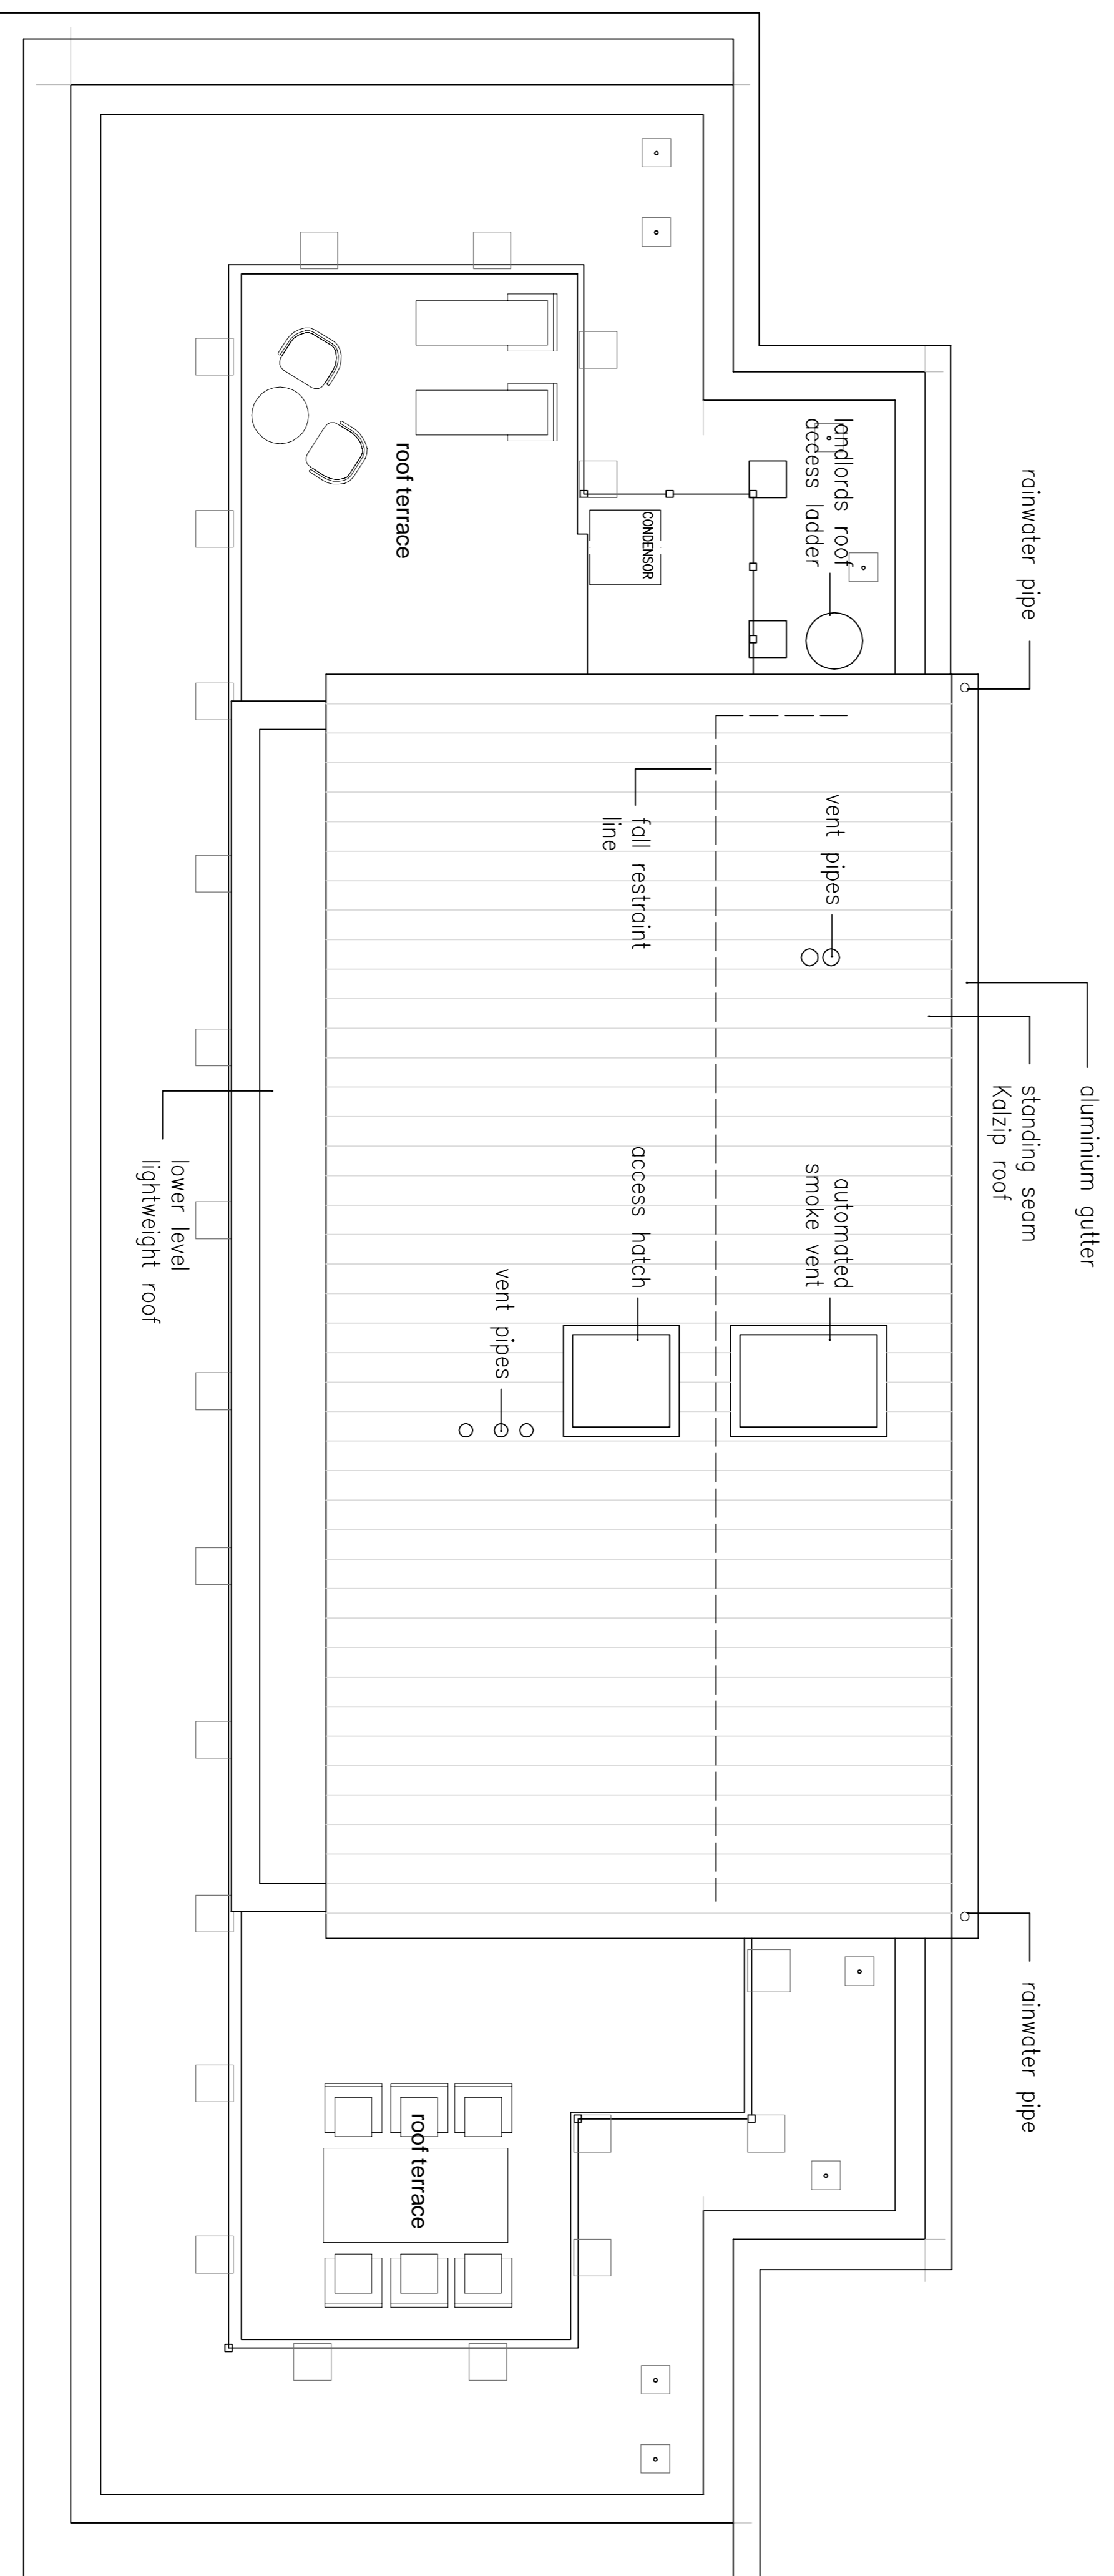

PROPOSED FLOOR PLAN (LEVEL 7)

PROPOSED ROOF PLAN

B EXTENSION REDUCED TO PLANNING COMMENTS		16.12.20
A	WINDOW CLEANING REVIEWED	11.09.20
revisions		

**proposed floor plans**  
**penthouse apartment**  
**regents heights - st Johns wood**

date: january 2019	scale 1:50 @a1 1:100 @a3
status: preliminary	dwg. d2893S/PL/06 rev B
DO NOT SCALE - IF DIMENSIONS ARE NOT GIVEN PLEASE ASK COPYRIGHTED TO ARCHITECTURAL DESIGNWORKS LTD	

architectural designworks limited

**designworks**

BUILDINGS	SPACES	PLACES
-----------	--------	--------