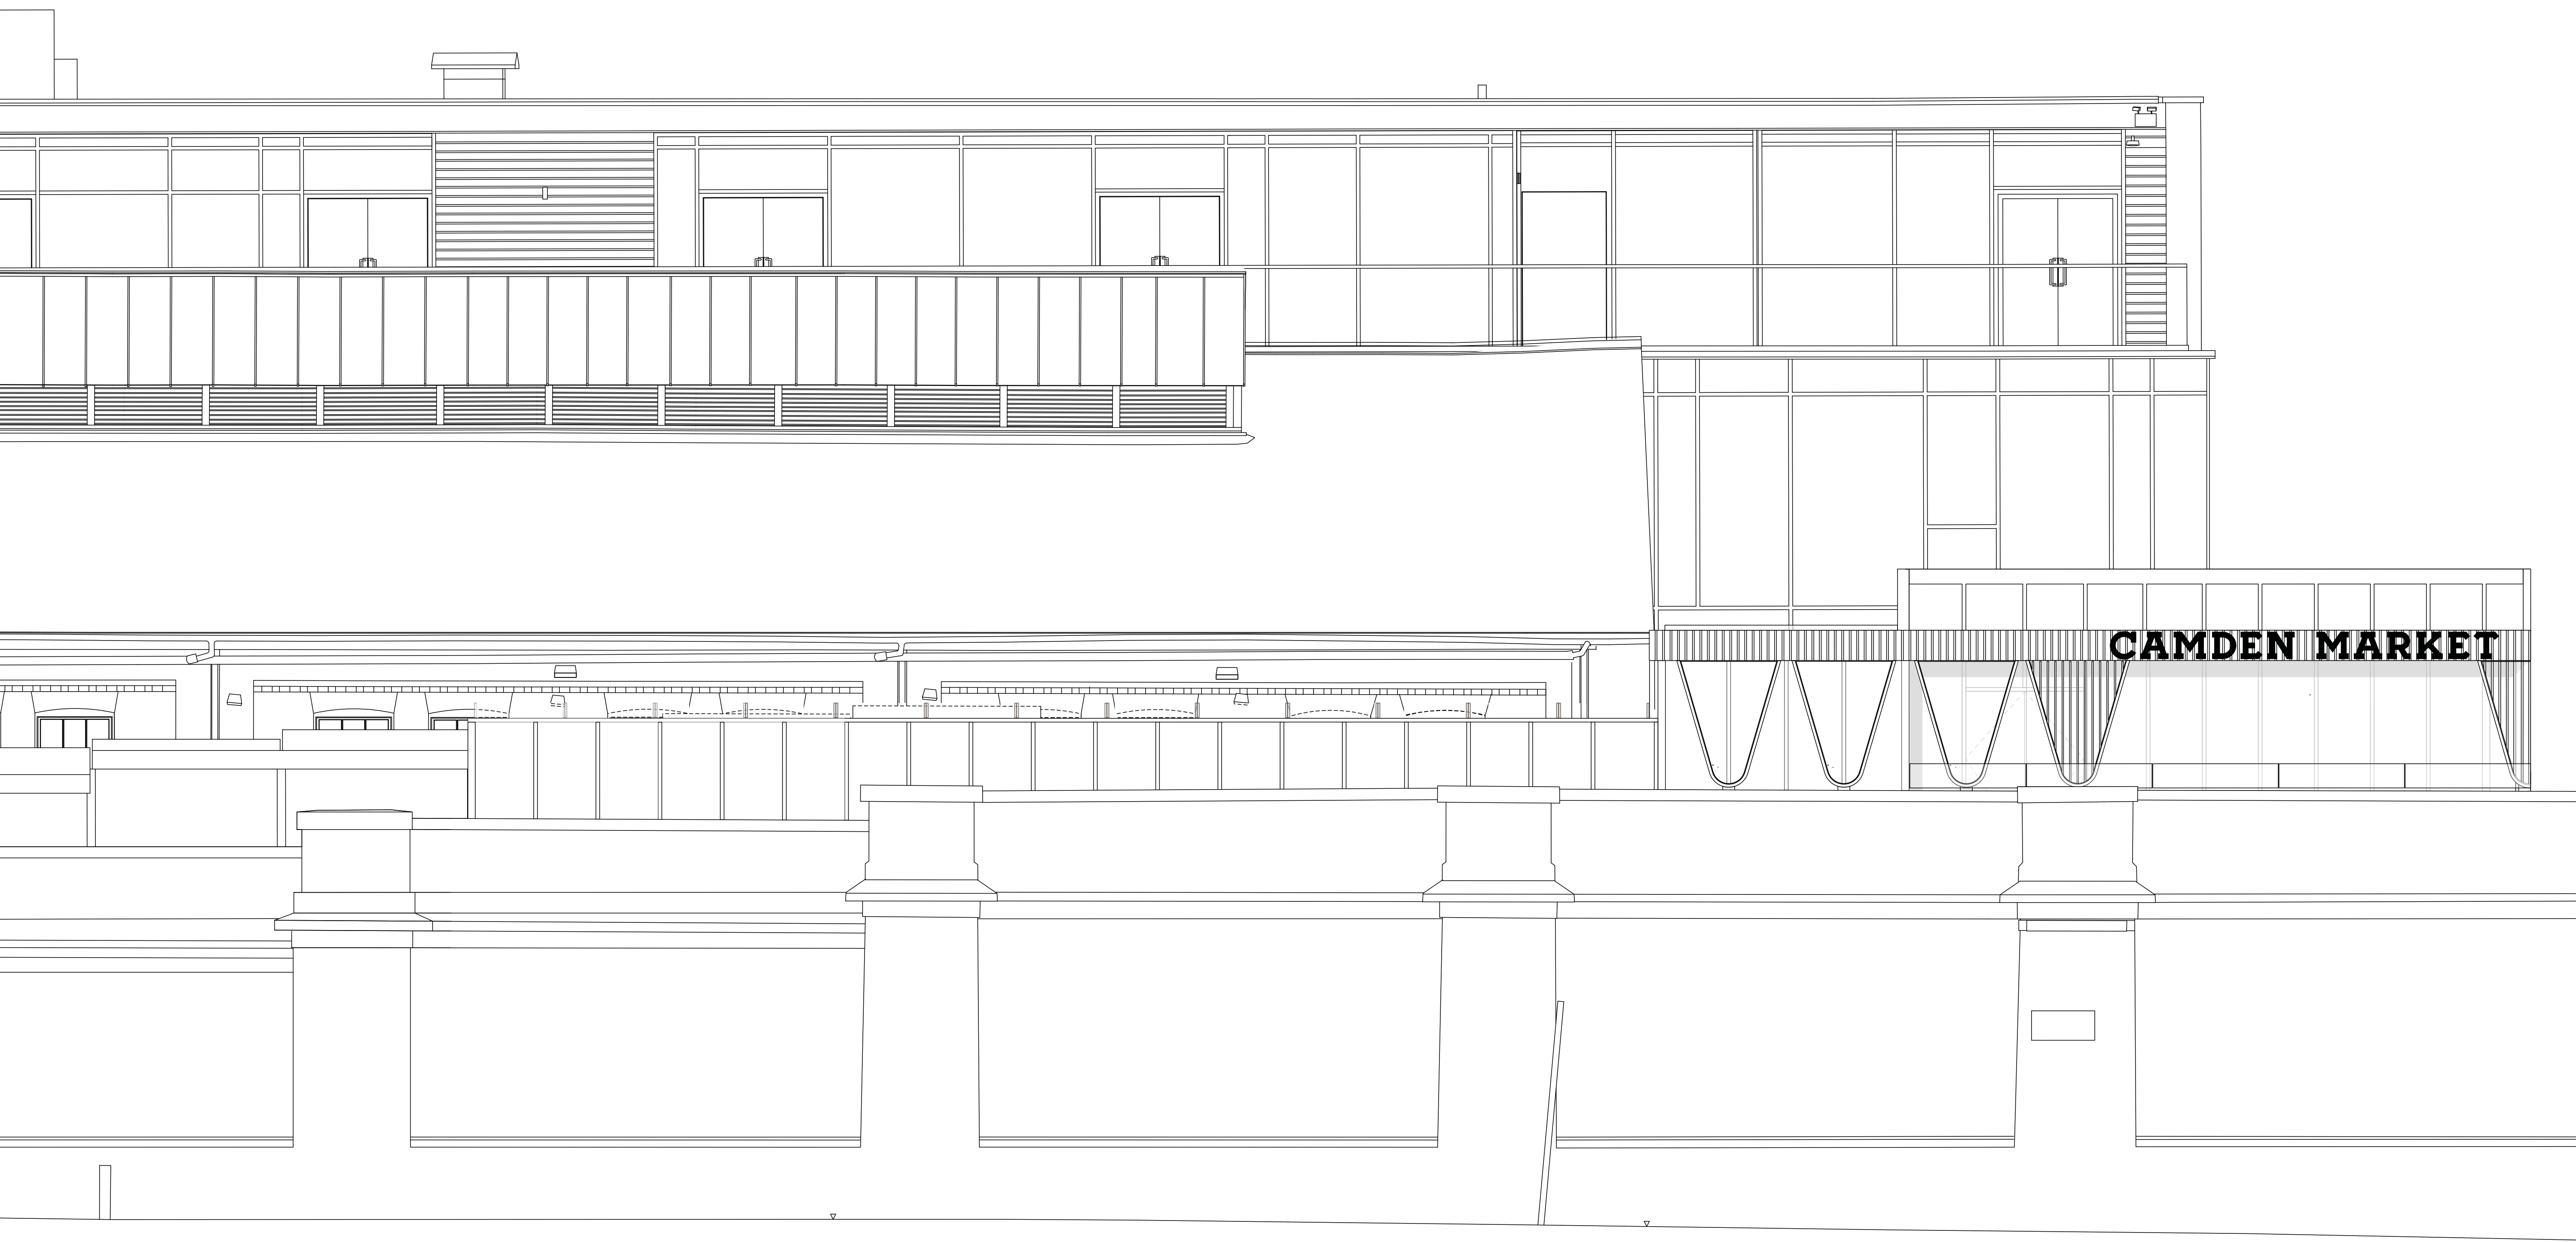

HORSE HOSPITAL ROOFTOP TERRACE SIGNAGE

OPTION 1
BLACK LETTERING
WITH ILLUMINATION

ELEVATIONS

JUNIPER CRESCENT ELEVATION

Not to scale

Lettering Signage Dimensions

'Camden Market'	w5213mm x h380mm
'Tenant Name'	max. w7145mm x max. h380mm

CHALK FARM ROAD ELEVATION

Not to scale

Lettering Signage Dimensions

'Camden Market'

w5213mm x h380mm

CAMDEN MARKET

NOVEMBER 2020

NORTH YARD ELEVATION

Not to scale

Lettering Signage Dimensions

'Tenant Name'

max. w7145mm x max. h380mm

MAKERS YARD ELEVATION

Not to scale

Lettering Signage Dimensions

'Tenant Name'

max. w7145mm x max. h380mm

SIGNAGE DETAIL

SIGNAGE DETAIL

'CAMDEN MARKET'

Not to scale

Front view

3D view

3D lettering detail