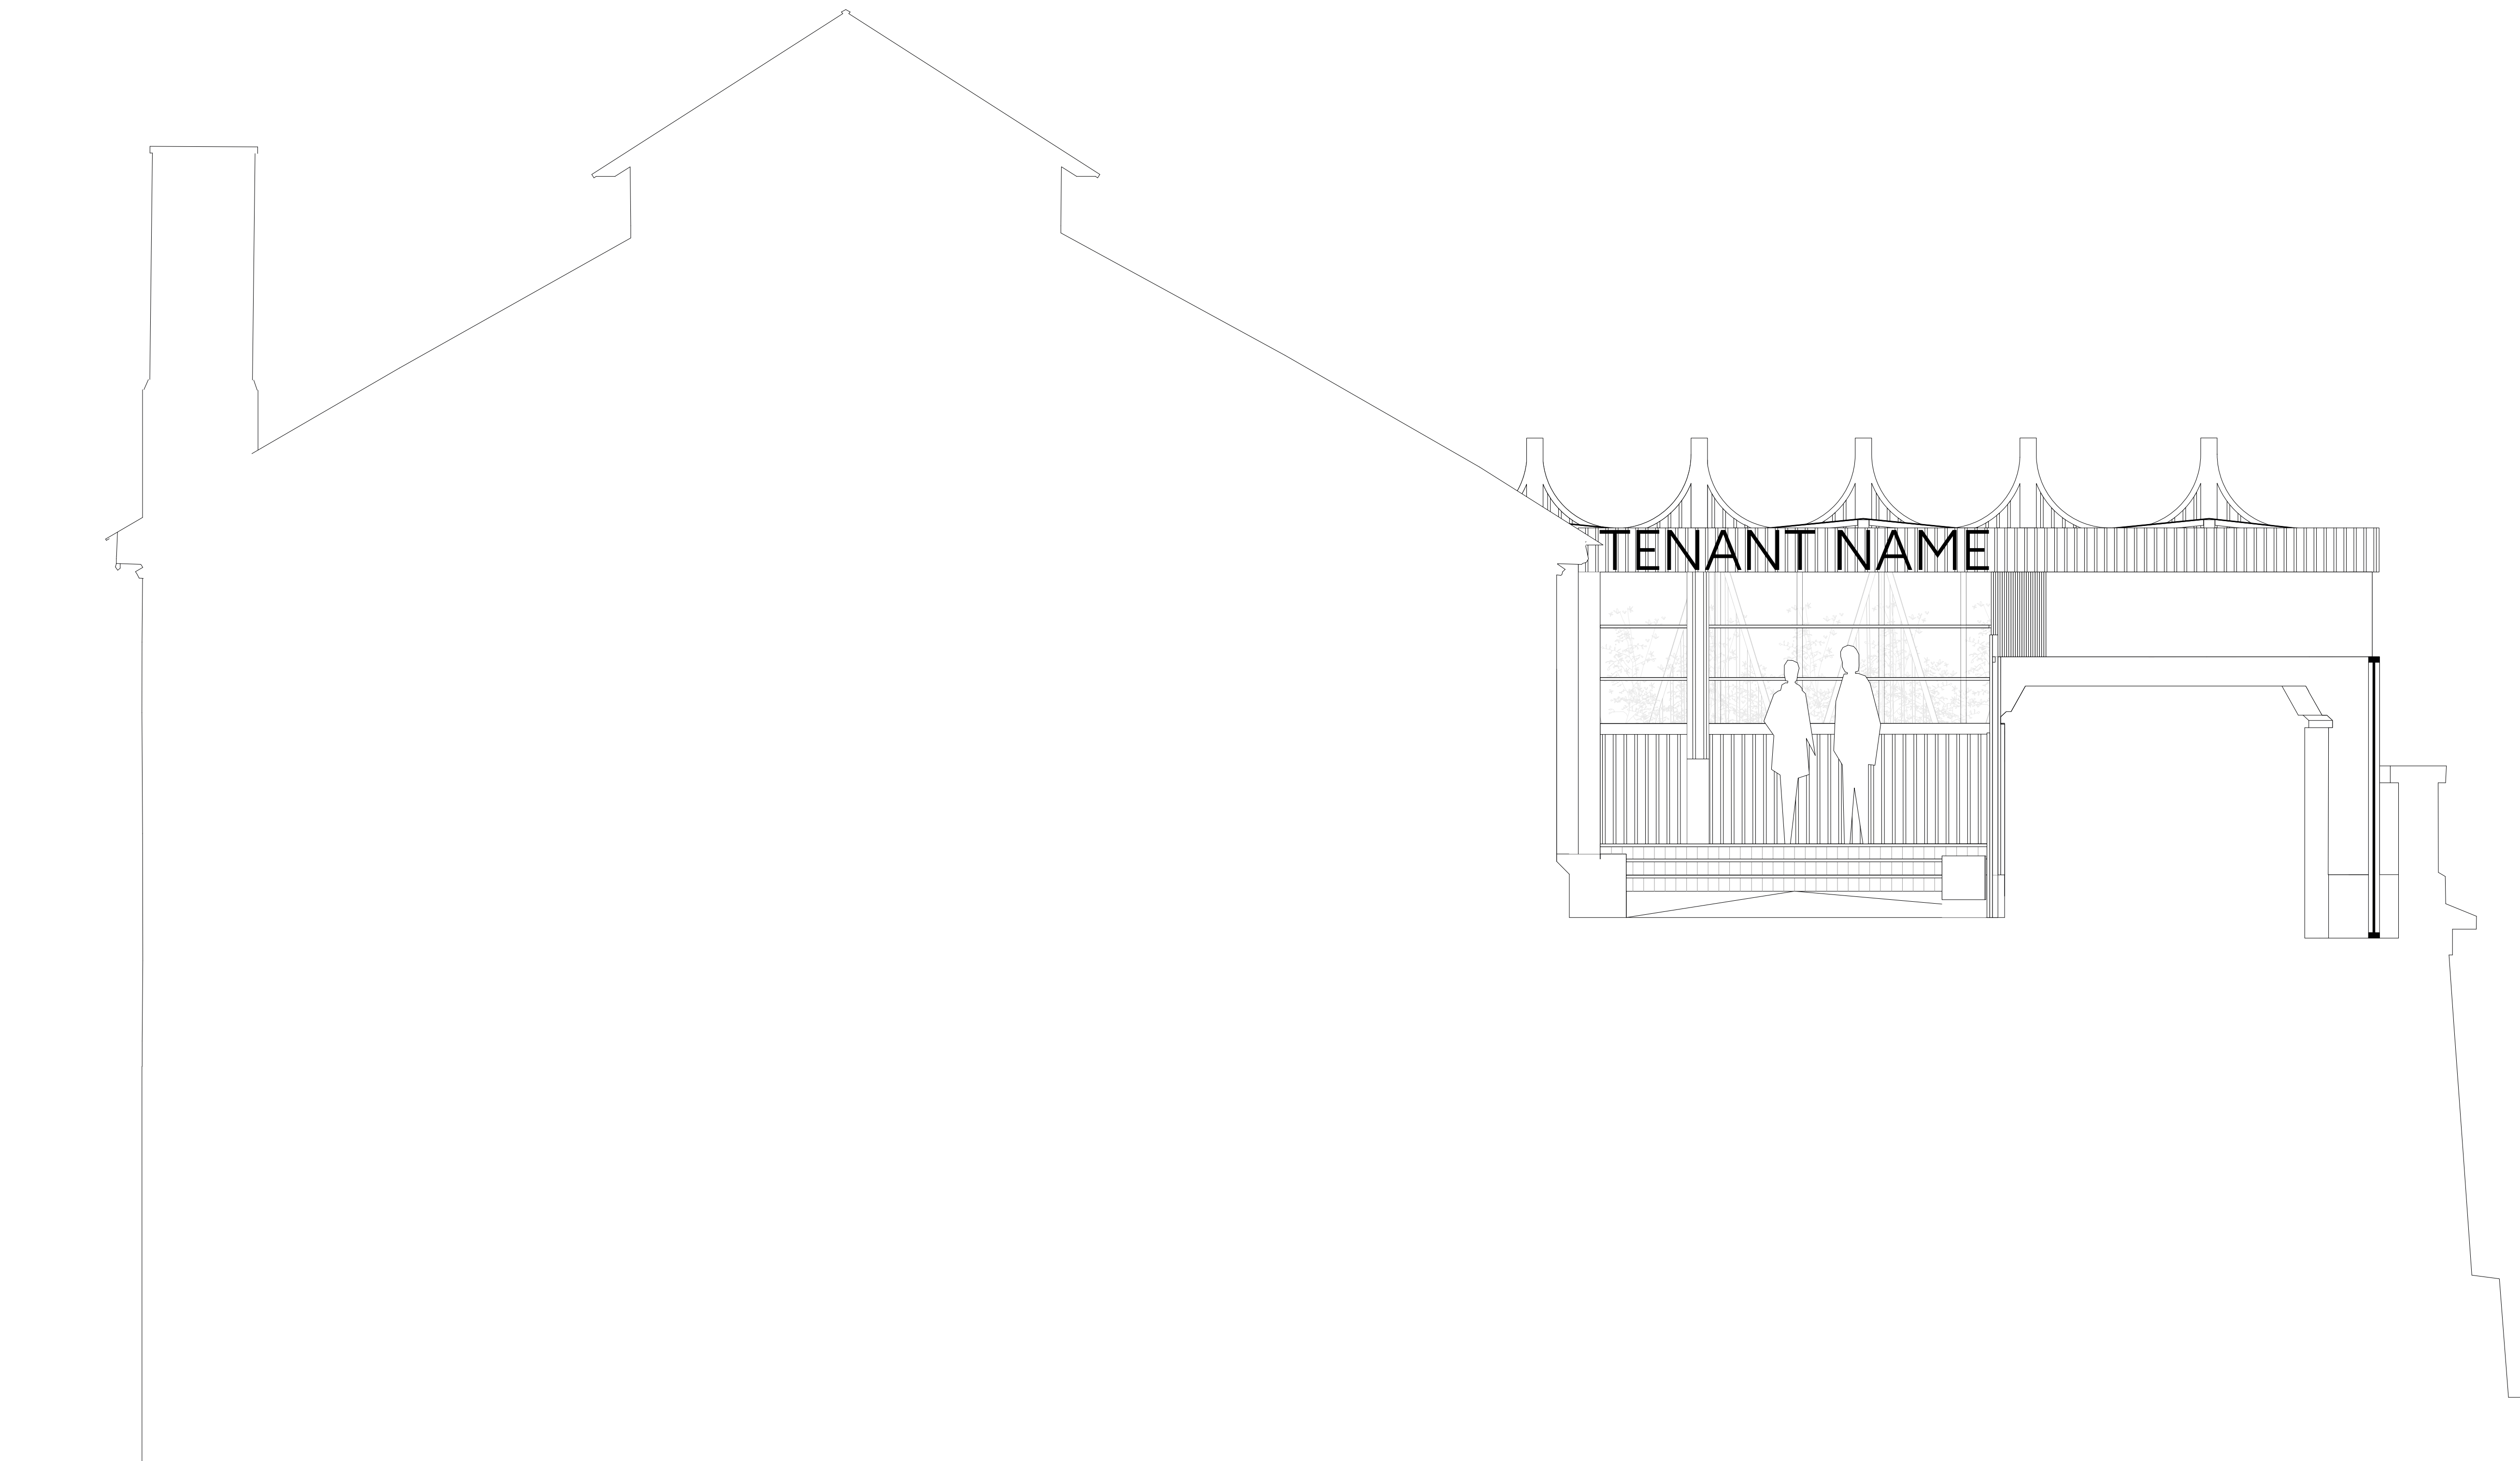

HORSE HOSPITAL ROOFTOP TERRACE SIGNAGE

OPTION 1
BLACK LETTERING
WITH ILLUMINATION

ELEVATIONS

JUNIPER CRESCENT ELEVATION

Not to scale

Lettering Signage Dimensions

'Camden Market'	w5213mm x h380mm
'Tenant Name'	max. w7145mm x max. h380mm

Not to scale

Lettering Signage Dimensions

'Tenant Name'

max. w7145mm x max. h380mm

MAKERS YARD ELEVATION

Not to scale

Lettering Signage Dimensions

'Tenant Name'

max. w7145mm x max. h380mm

SIGNAGE DETAIL

SIGNAGE DETAIL

'CAMDEN MARKET'

Not to scale

Front view

3D view

3D lettering detail