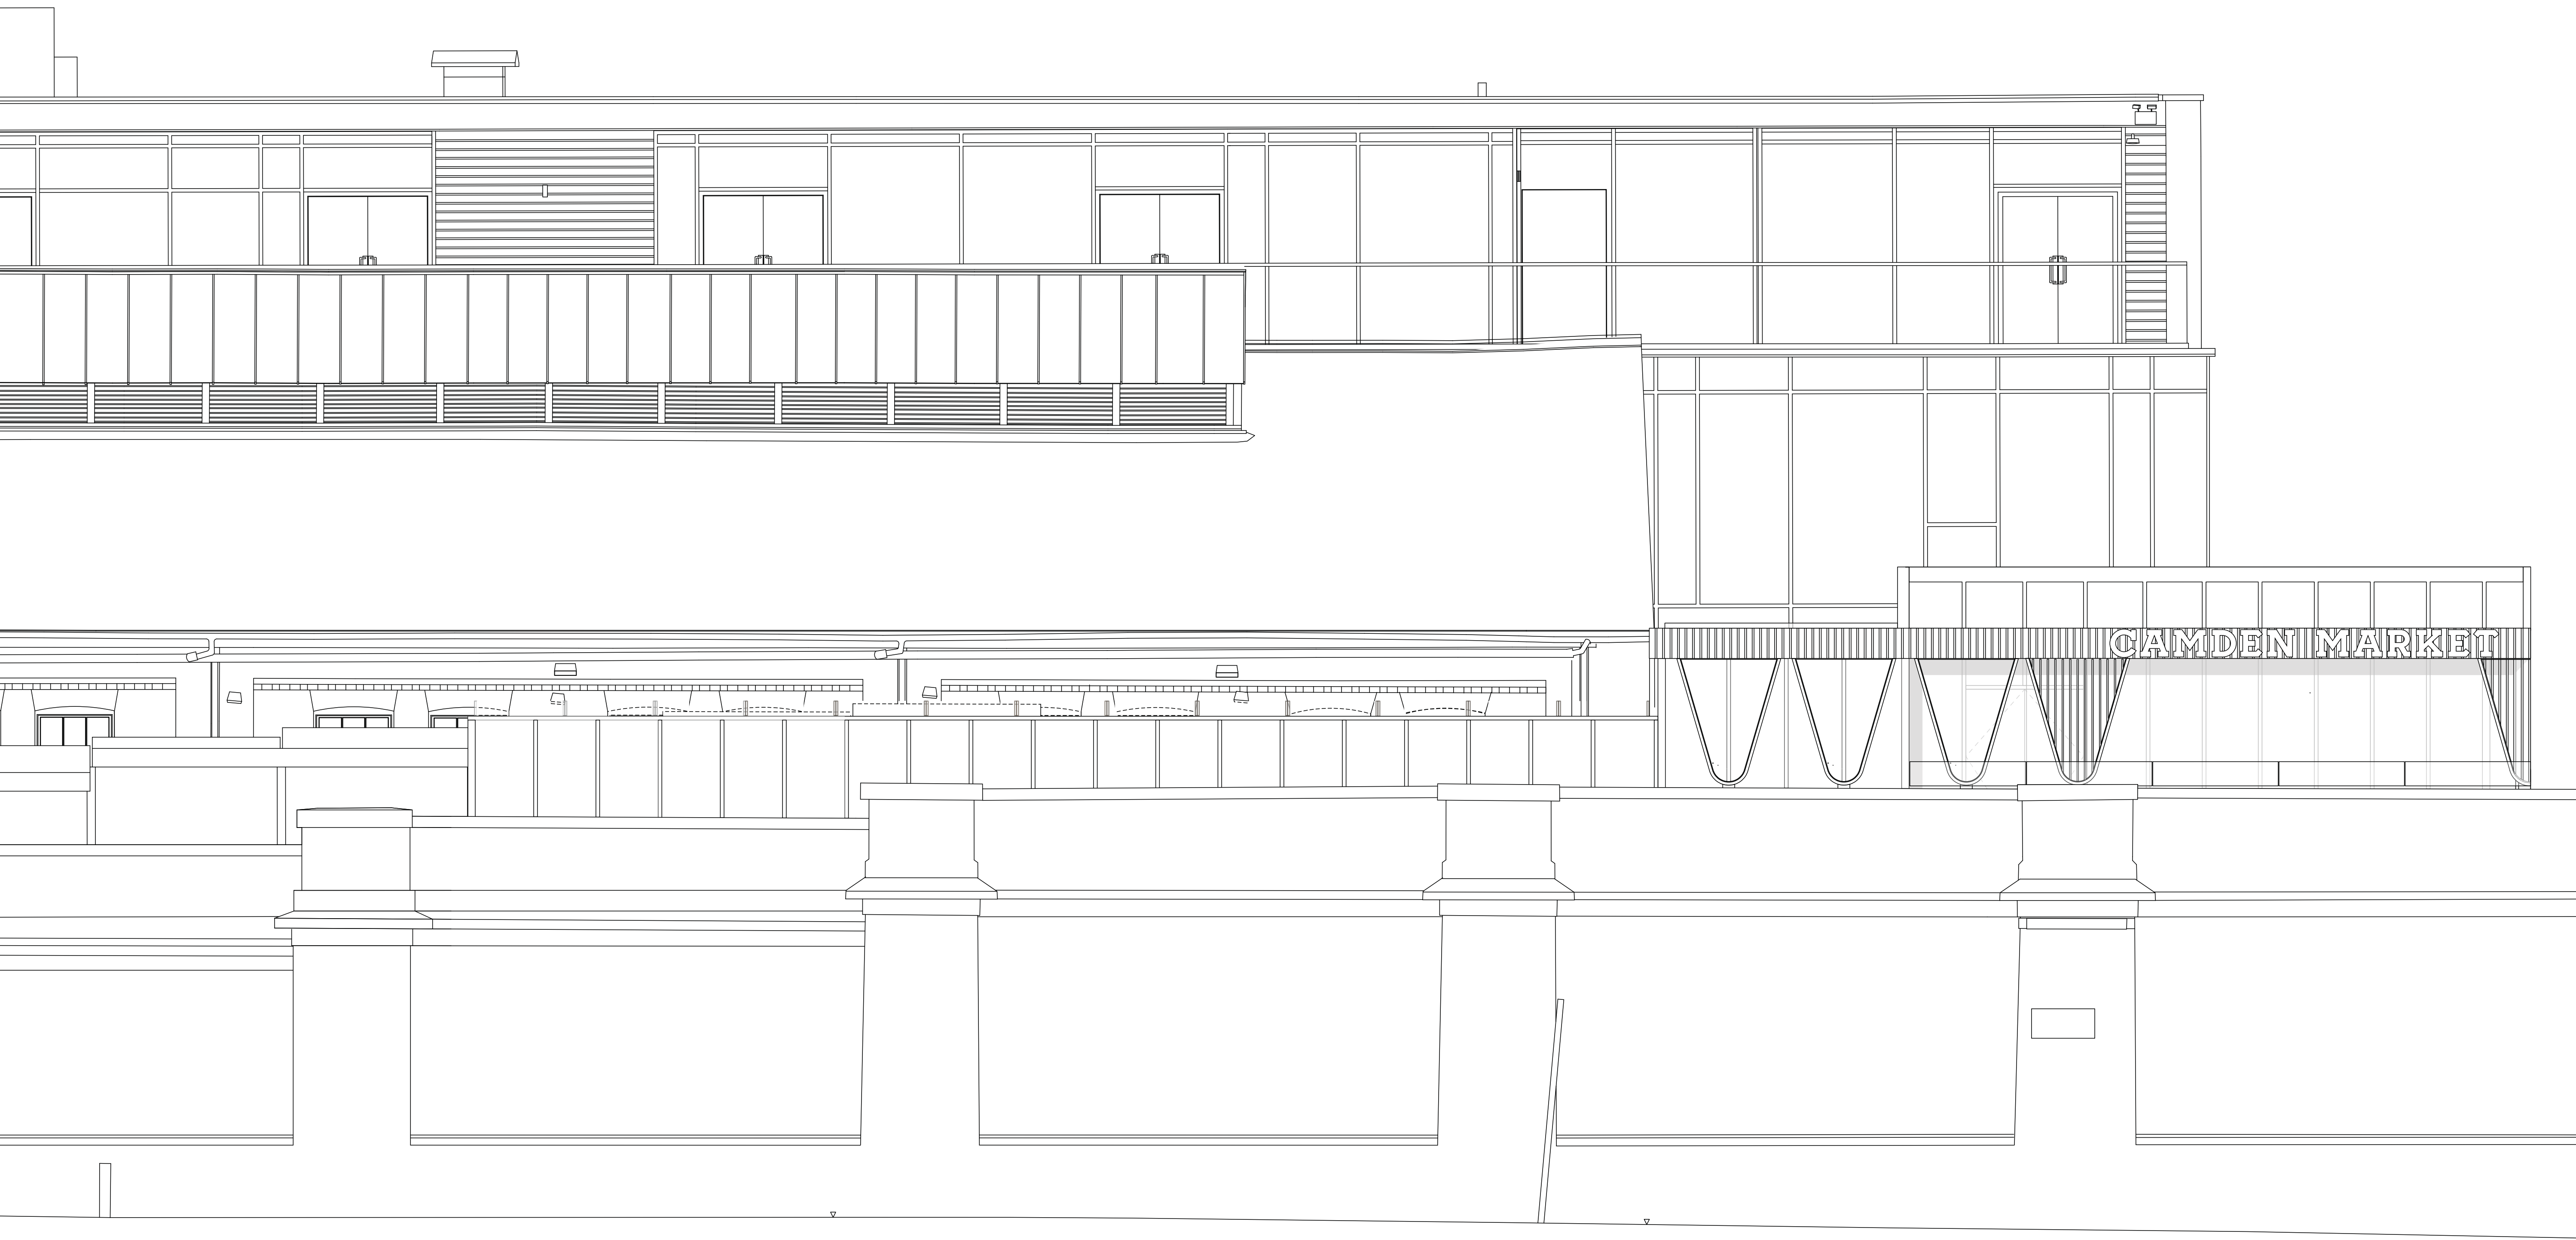

CHALK FARM ROAD ELEVATION

Not to scale

Lettering Signage Dimensions

'Camden Market'

w5213mm x h380mm

CAMDEN MARKET

NOVEMBER 2020