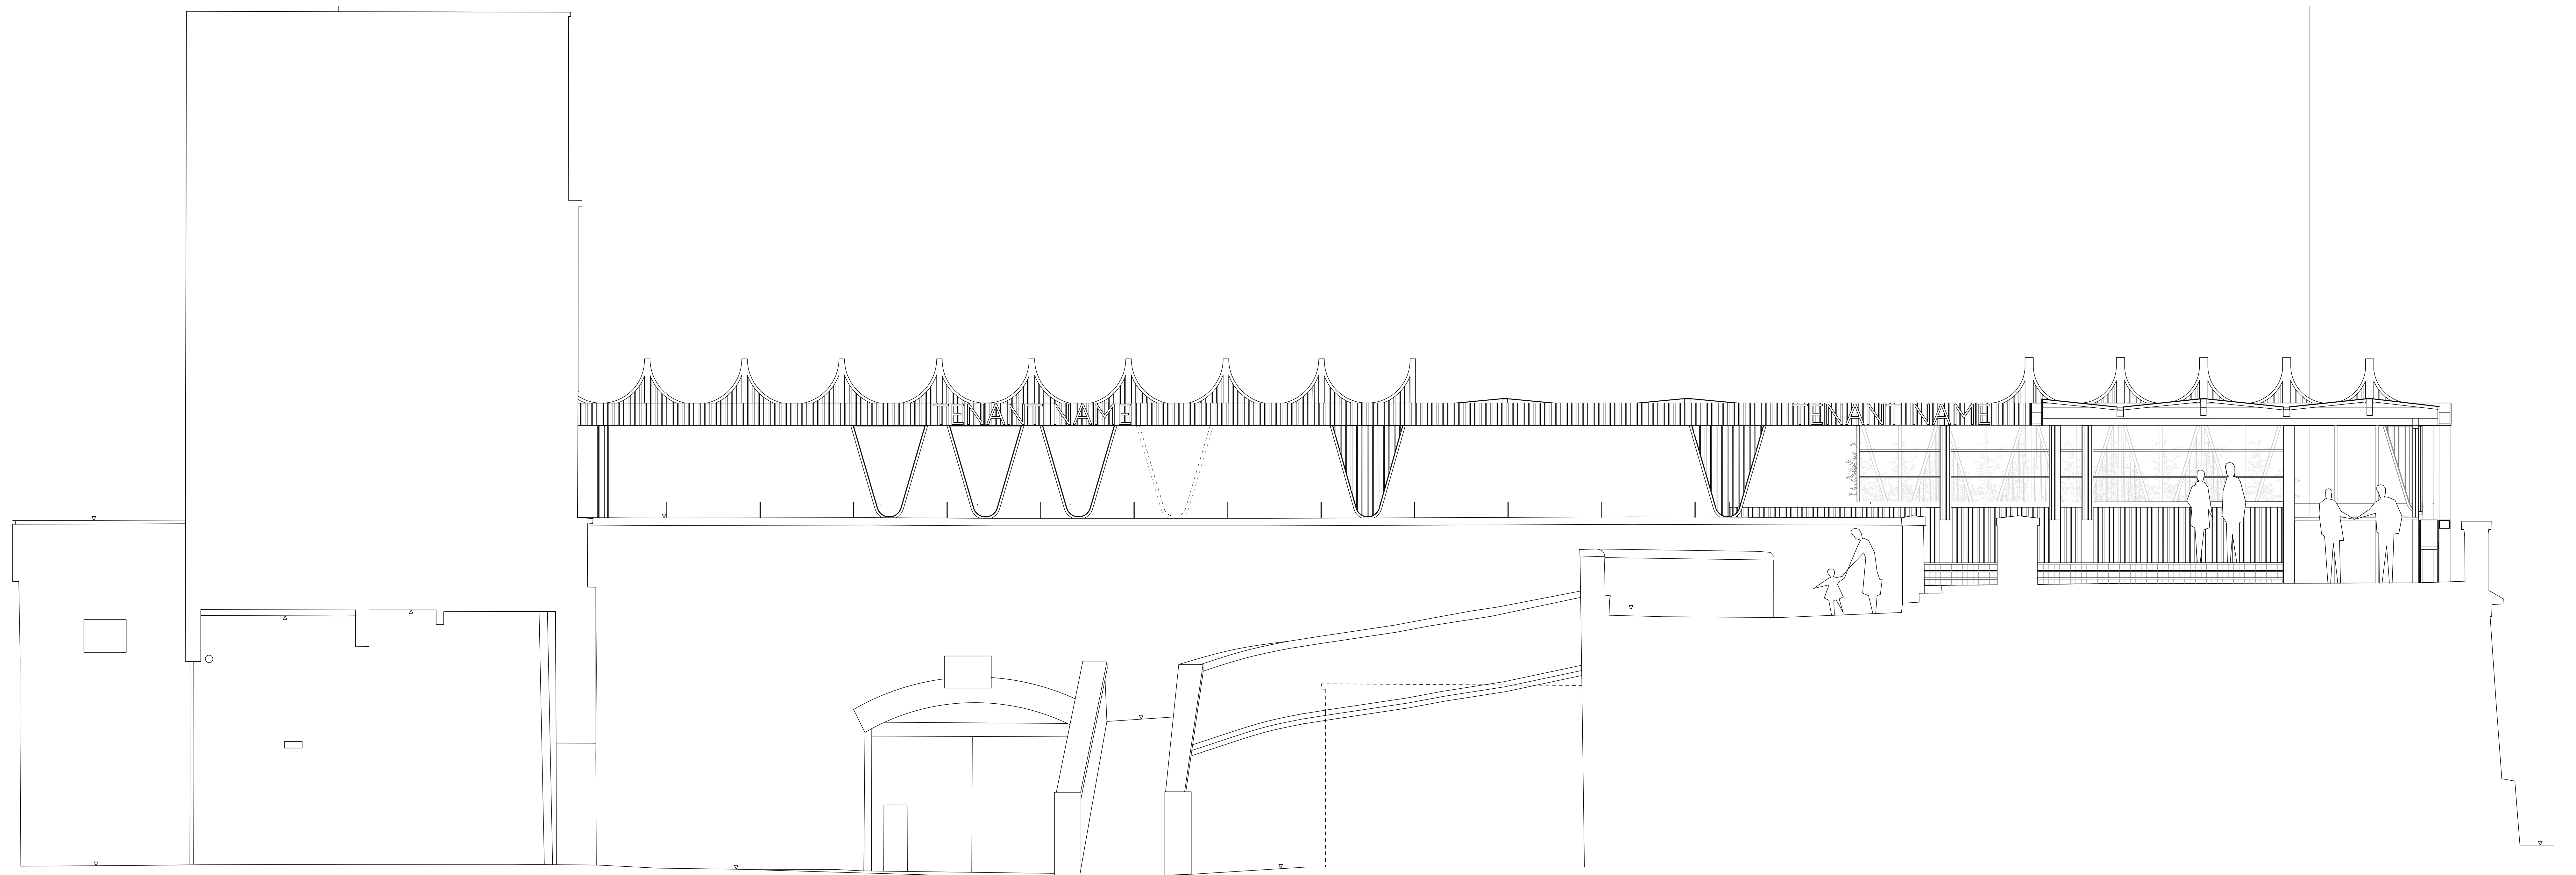

NORTH YARD ELEVATION

Not to scale

Lettering Signage Dimensions

'Tenant Name'

max. w7145mm x max. h380mm