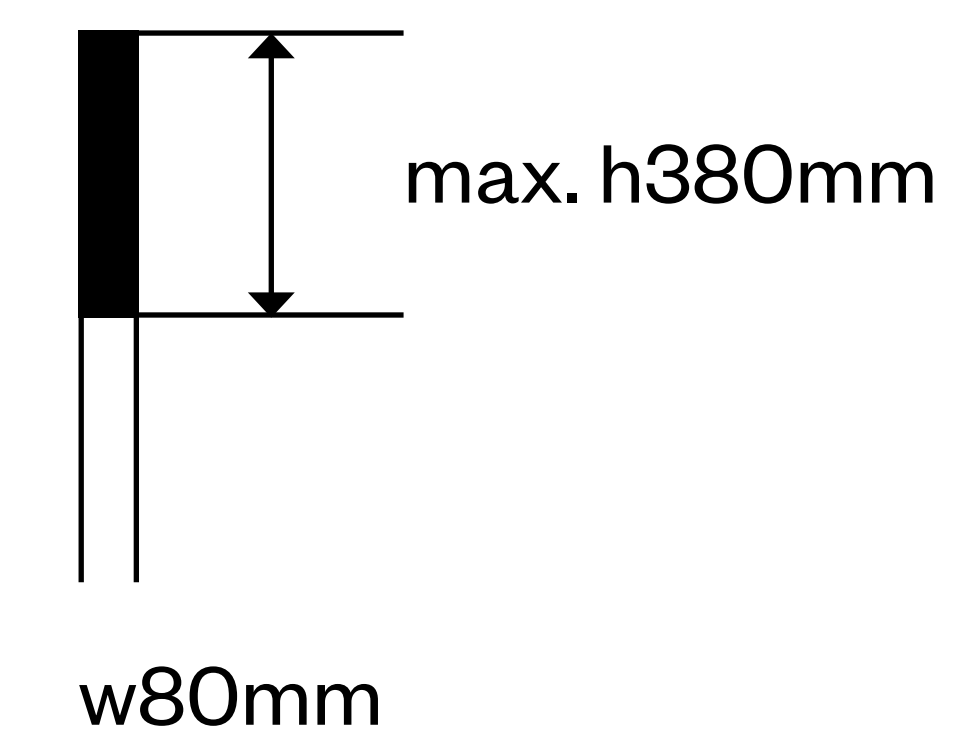

3D view

CAMDEN
MARKET

Lettering Signage Dimensions

'Camden Market'	w5213mm x h380mm
'Tenant Name'	max. w7145mm x max. h380mm

Side view

3D lettering detail

Reference

Font Used

max. w7145mm x max. h380mm

SIGNAGE DETAIL

SIGNAGE DETAIL

'CAMDEN MARKET'

Not to scale

Front view

3D view

3D lettering detail