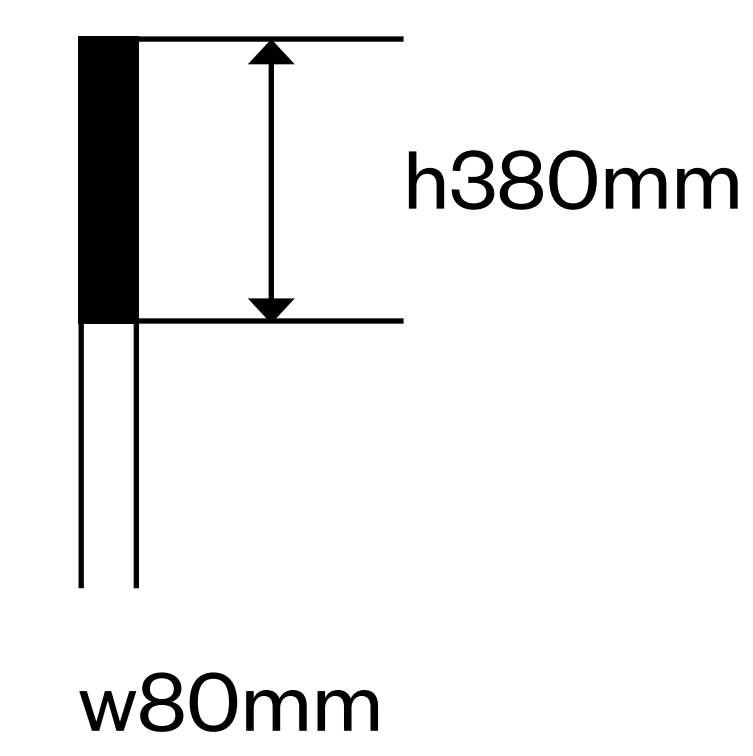

Side view

Reference