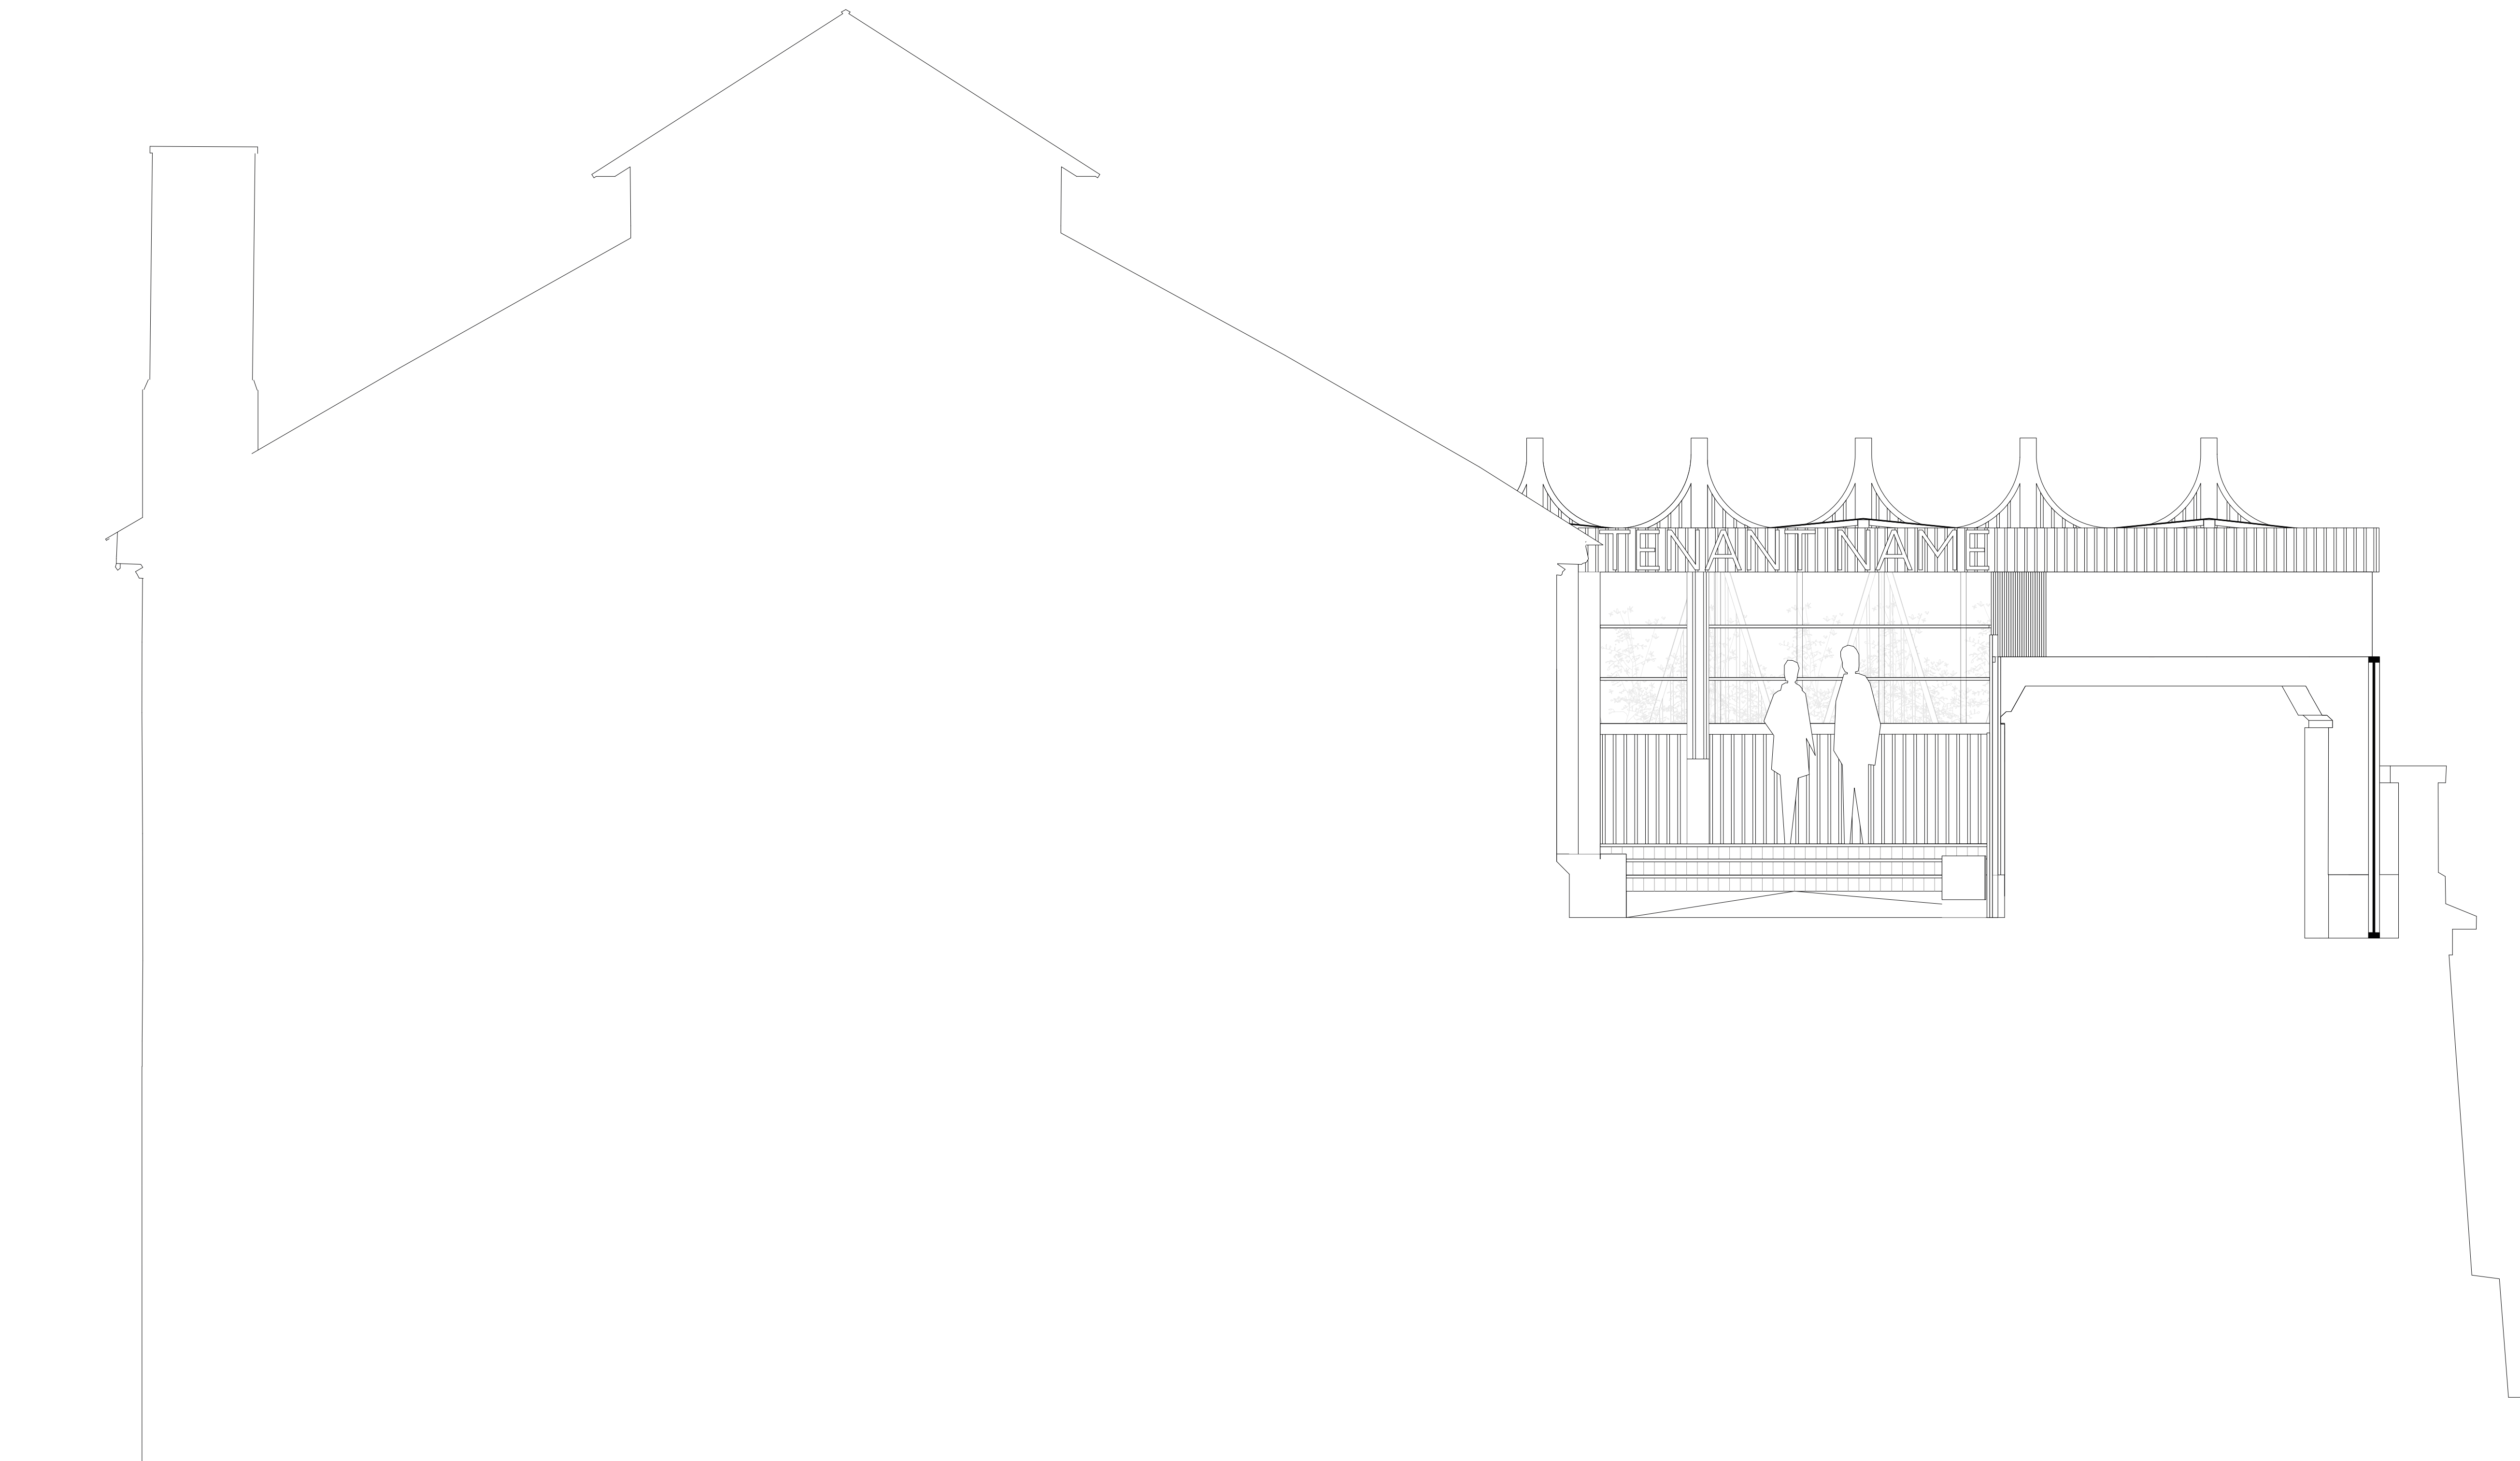

MAKERS YARD ELEVATION

Not to scale

Lettering Signage Dimensions

'Tenant Name'

max. w7145mm x max. h380mm