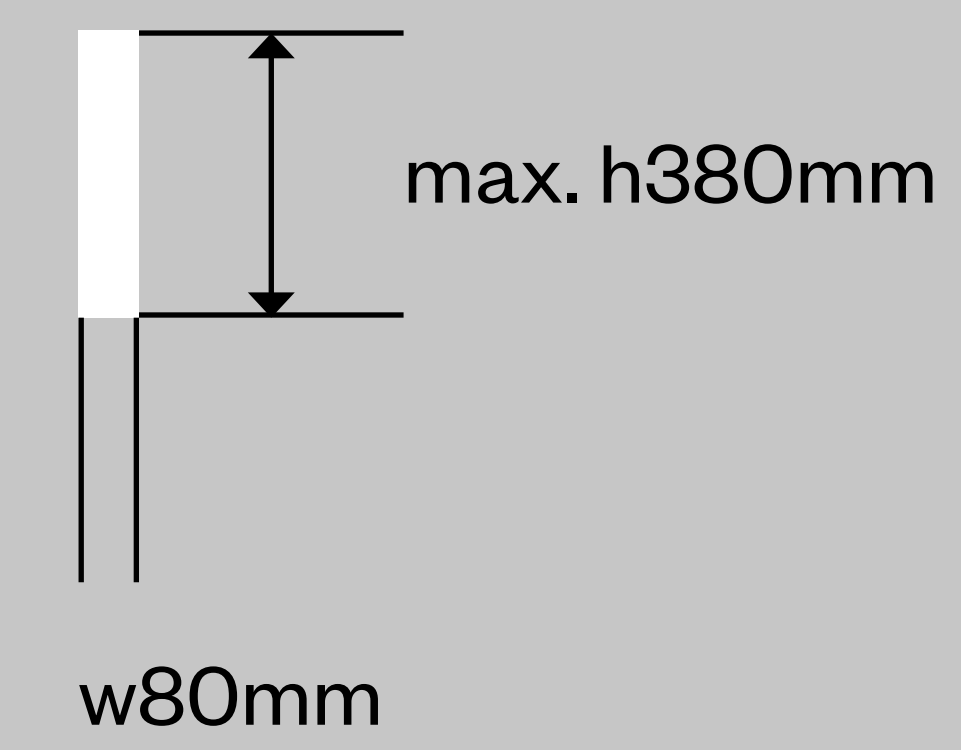

Lettering Signage Dimensions

'Camden Market'	w5213mm x h380mm
'Tenant Name'	max. w7145mm x max. h380mm

Side view