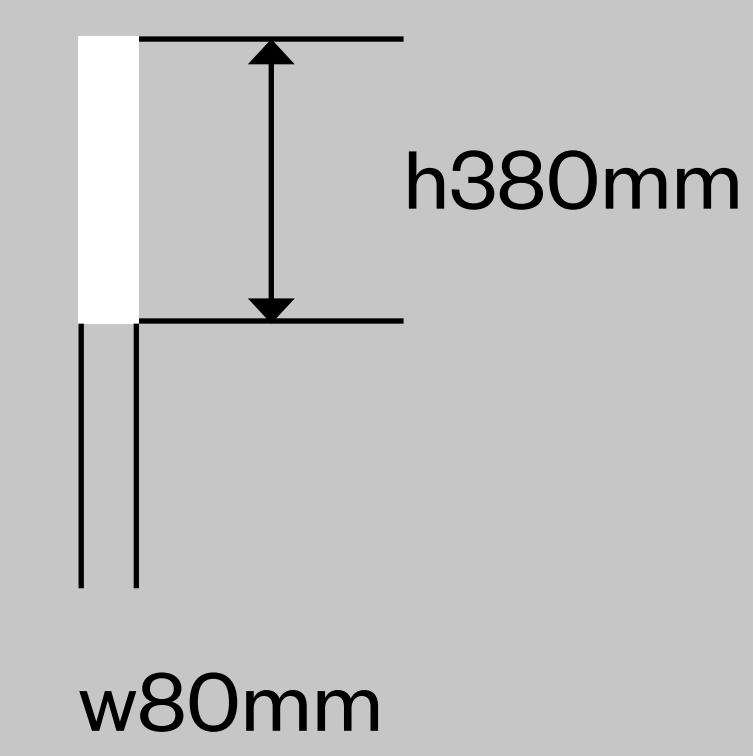

SIGNAGE DETAIL

'CAMDEN MARKET'

Not to scale

Side view

Font Used

'Camden Slab Bold'
(Camden Market Logo)