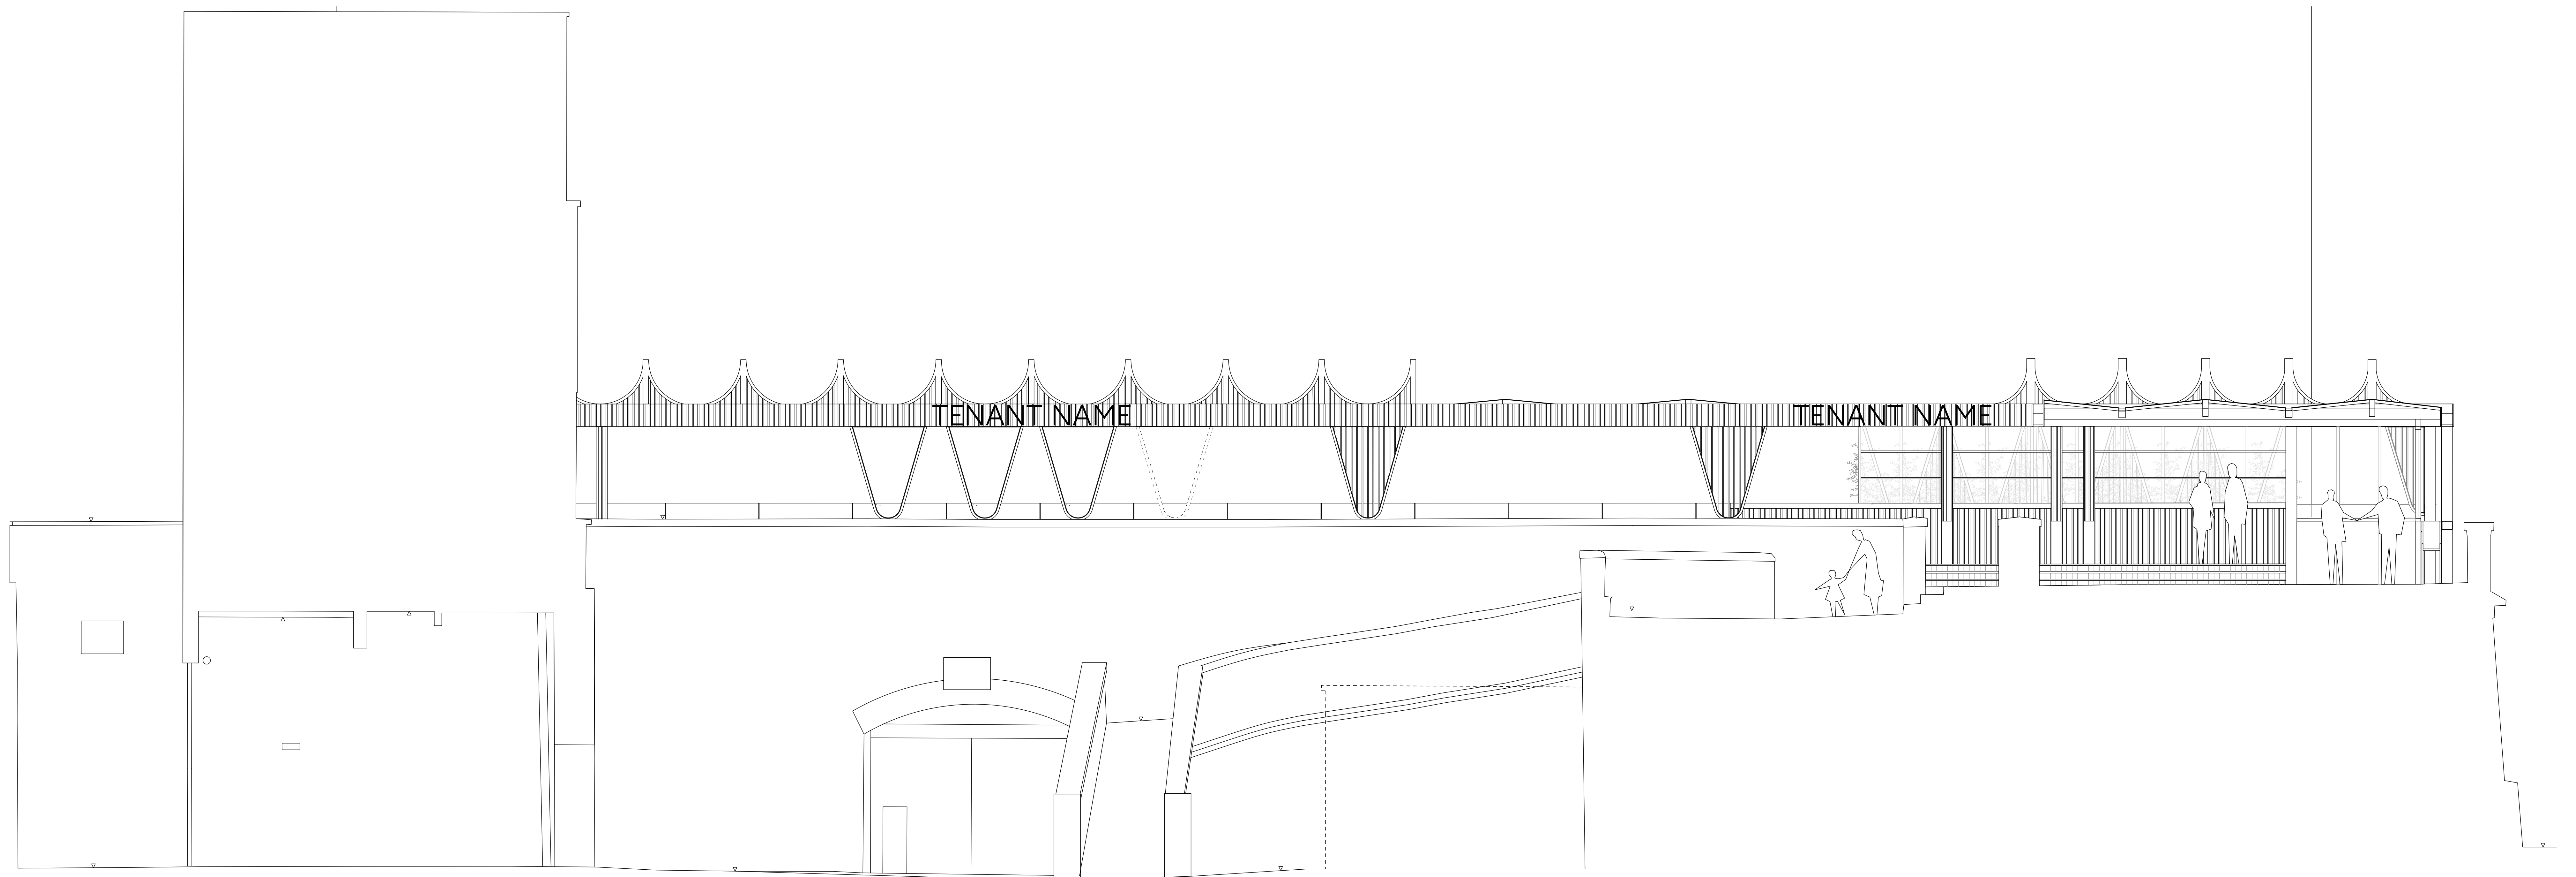

HORSE HOSPITAL ROOFTOP TERRACE SIGNAGE

OPTION 1
BLACK LETTERING
WITH ILLUMINATION

ELEVATIONS

JUNIPER CRESCENT ELEVATION

Not to scale

Lettering Signage Dimensions

'Camden Market'	w5213mm x h380mm
'Tenant Name'	max. w7145mm x max. h380mm

CHALK FARM ROAD ELEVATION

Not to scale

Lettering Signage Dimensions

'Camden Market'

w5213mm x h380mm

CAMDEN MARKET

NOVEMBER 2020

NORTH YARD ELEVATION

Not to scale

Lettering Signage Dimensions

'Tenant Name'

max. w7145mm x max. h380mm

MAKERS YARD ELEVATION

Not to scale

Lettering Signage Dimensions

'Tenant Name'

max. w7145mm x max. h380mm

SIGNAGE DETAIL

SIGNAGE DETAIL

'CAMDEN MARKET'

Not to scale

Front view

3D view

3D lettering detail