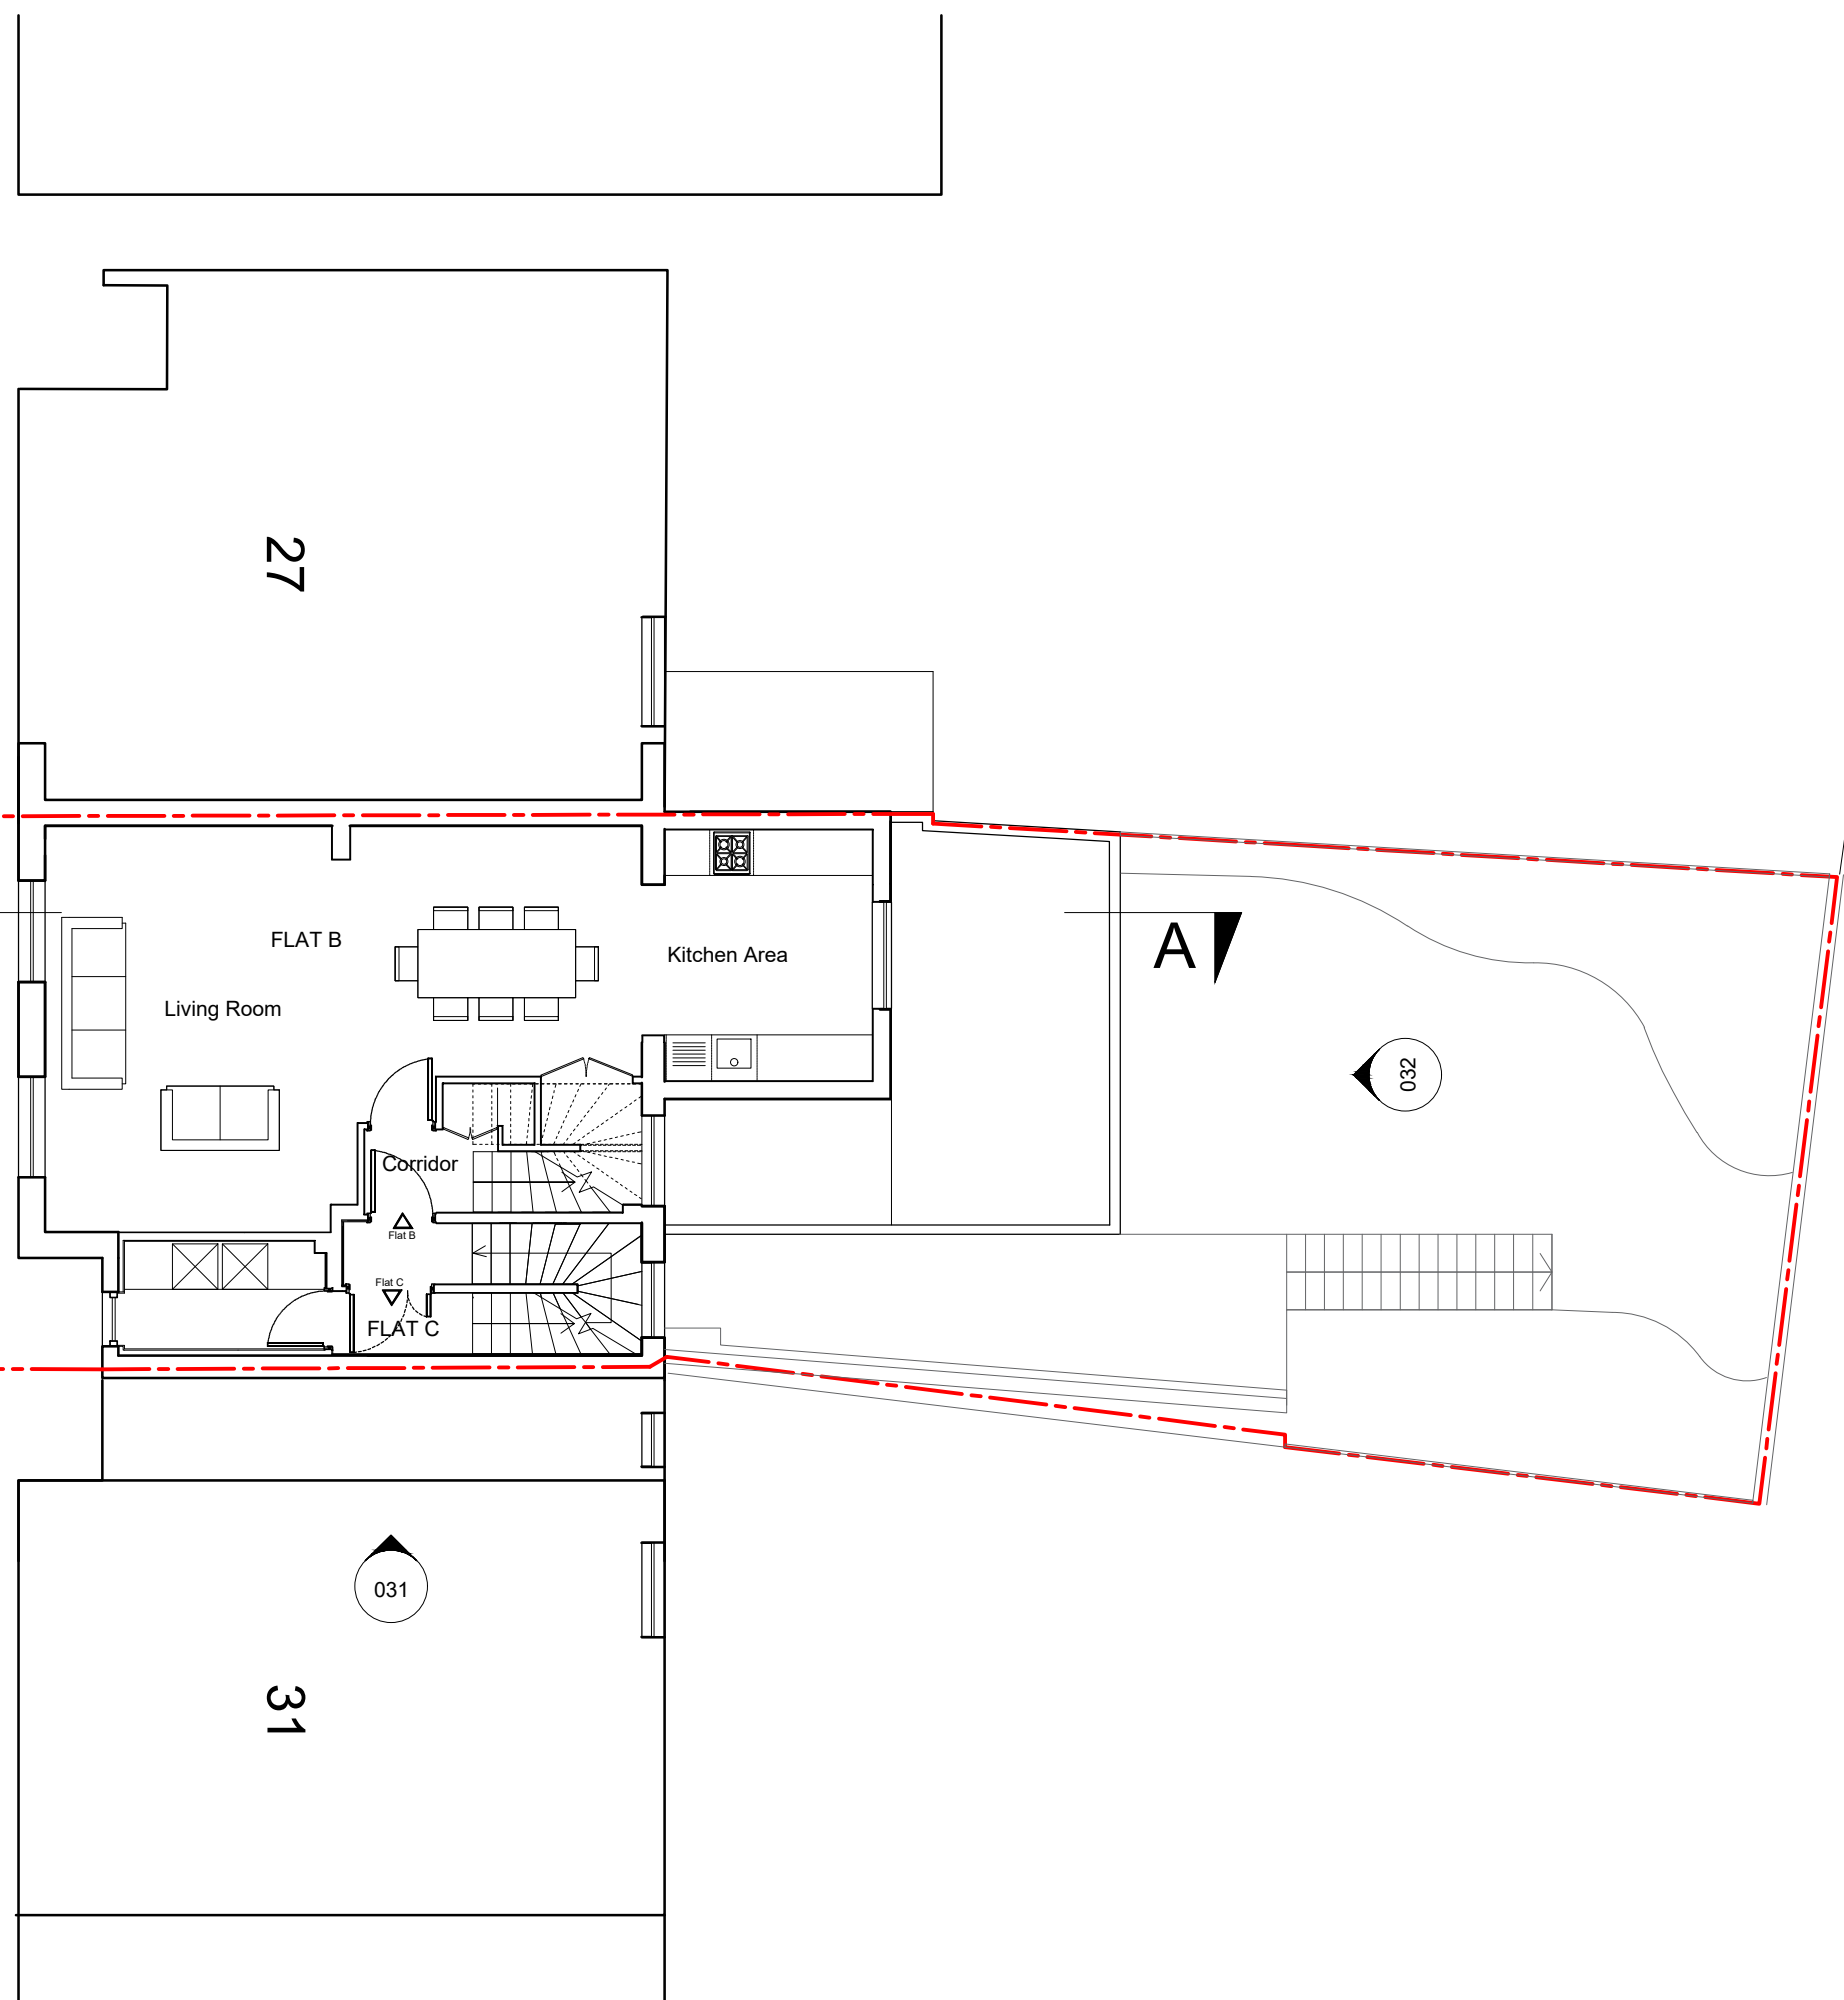

27 Prince of Wales Road

29 Prince of Wales Road

31 Prince of Wales Road

P1	11.12.20	Planning Issue
Rev	Date	Note

Services

Structures

Client  
**Nadav Kander & Nicole Verity**

Project title  
**29 Prince of Wales Road**

Drawing Title  
**Existing First Floor Plan**  
Scale 1:100 @ A3

Project No.	Drawing no.	Revision
<b>191</b>	<b>012</b>	<b>P1</b>

Status	Date of Issue
<b>Planning</b>	<b>11.12.20</b>

**Clive Sall Architecture Ltd.**  
2 Providence Yard  
Ezra Street  
London E2 7RJ  
Copyright CLIVE SALL ARCHITECTURE LTD