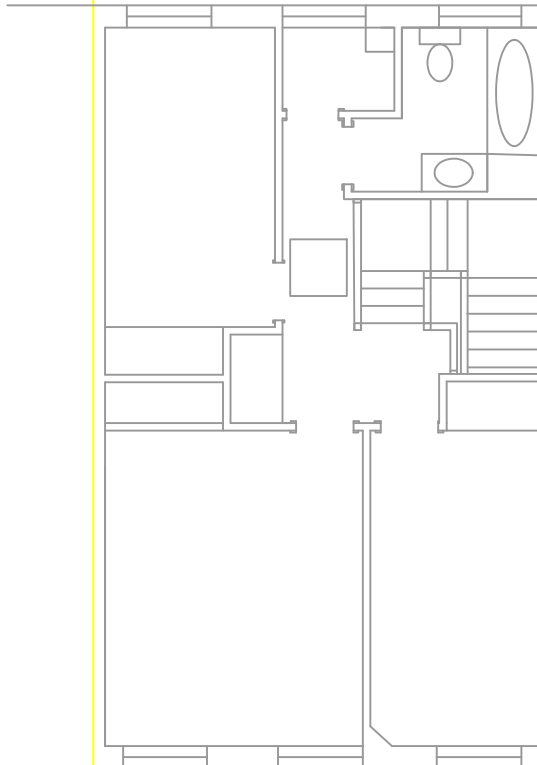

THIRD FLOOR

SECOND FLOOR

FIRST FLOOR

GROUND FLOOR

NJL DESIGN
architectural

HUNTINGDON, CAMBS, PE28 5YH
TEL/FAX: 01455 773344
MOBILE: 07786 188658
OFFICE: 01455 773344

EXISTING PLANS
4 MIDDLEFIELD
LONDON
NW8 6NE

NUMBER	20/07/01
SCALE	1:100
DATE	19/11/2020
PAPER SIZE	A3
REVISION	00