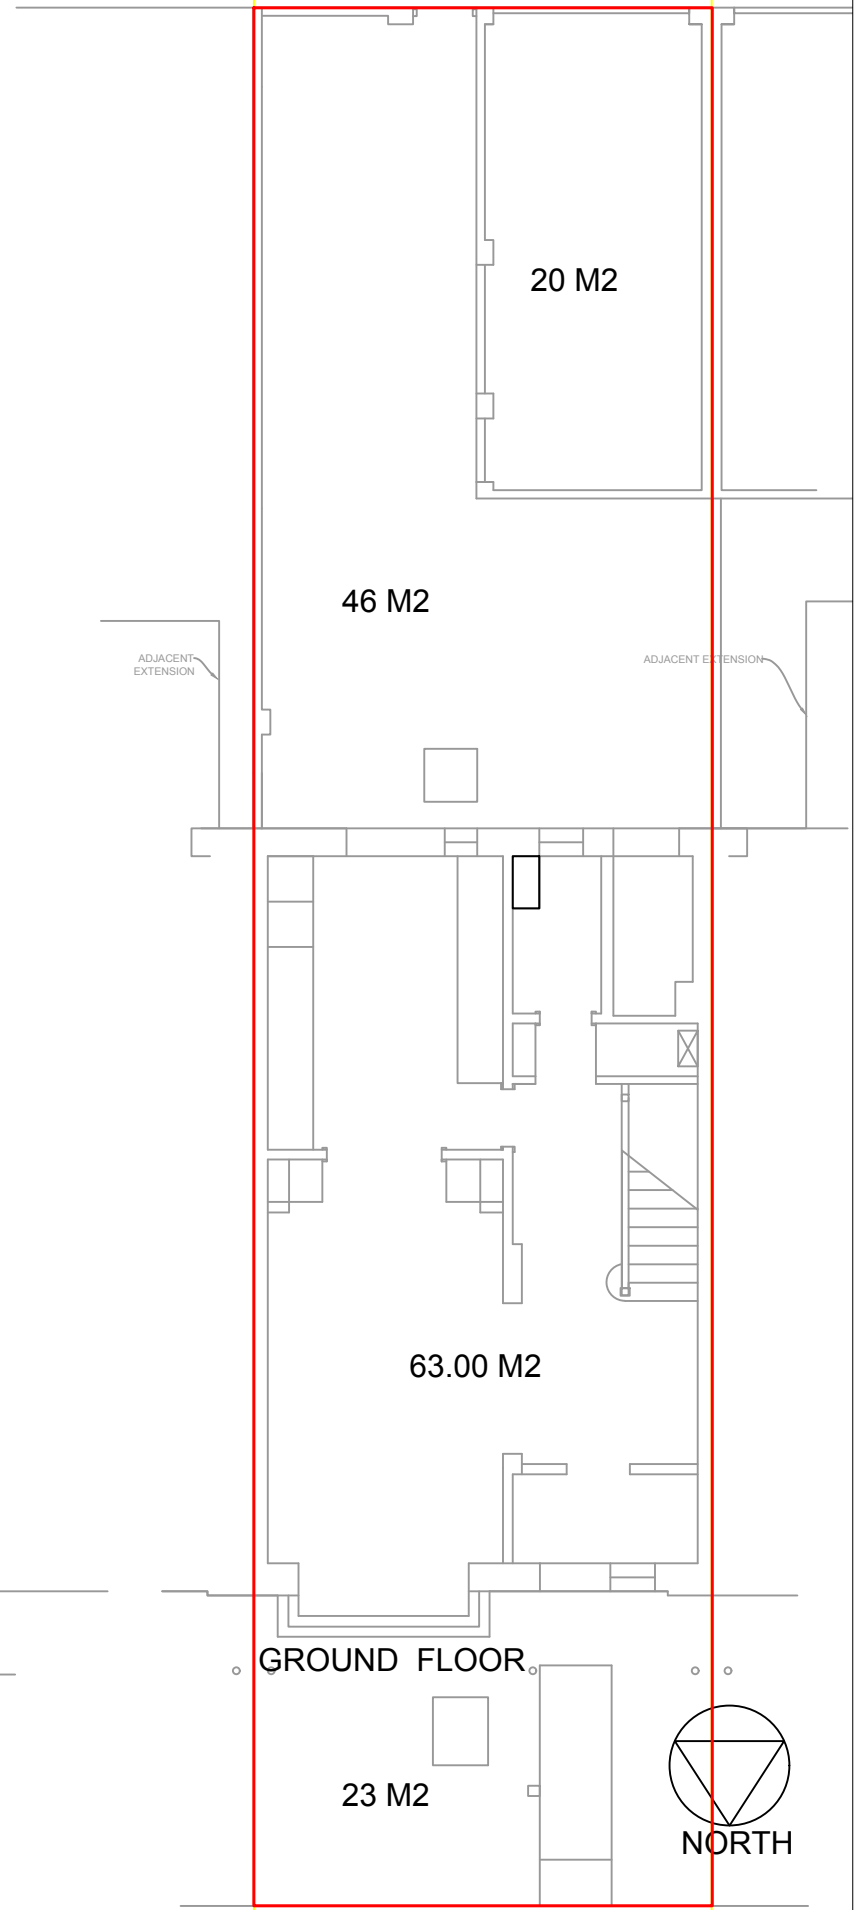

THIRD FLOOR

SECOND FLOOR

FIRST FLOOR

GROUND FLOOR

NJL DESIGN
architectural

HUNTINGDON, CAMBS, PE28 5YH
TEL/FAX: 01455 773344
MOBILE: 07786 188658
OFFICE: 01455 773344

EXISTING PLANS
4 MIDDLEFIELD
LONDON
NW8 6NE

NUMBER	20/07/01
SCALE	1:100
DATE	19/11/2020
PAPER SIZE	A3
REVISION	00