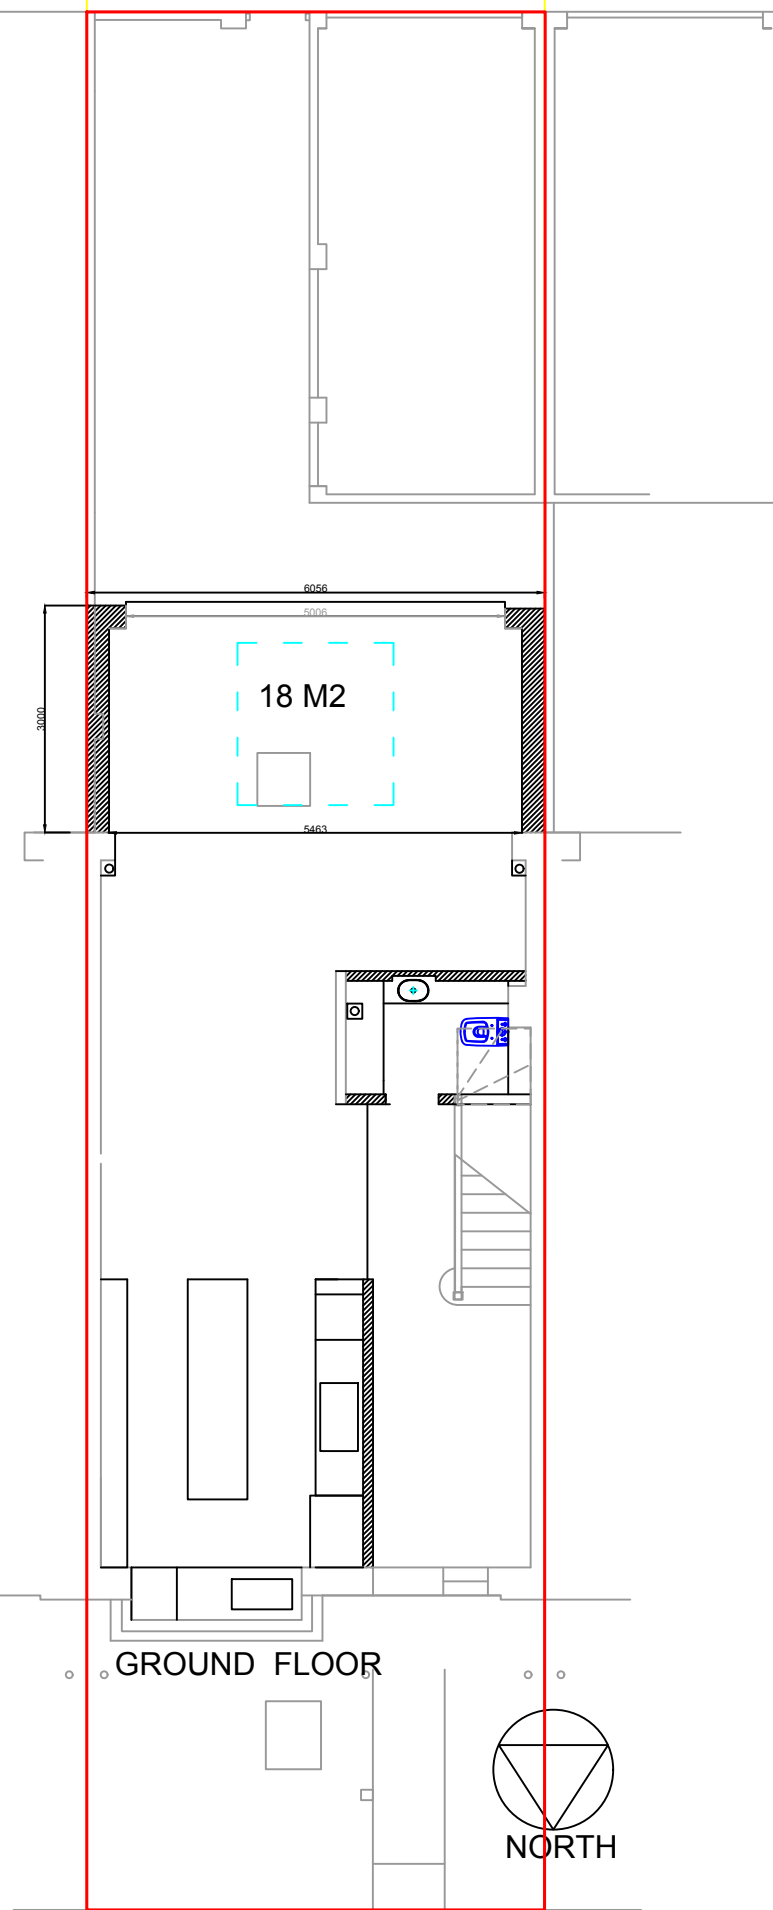

THIRD FLOOR

SECOND FLOOR

FIRST FLOOR

GROUND FLOOR

**NJL DESIGN**  
architectural

HUNTINGDON, CAMBS, PE28 3JN  
TEL/FAX: 01455 77 33 44  
MOBILE: 07828 783456  
OFFICE@njldesign.co.uk

**PROPOSED PLANS**  
4 MIDDLEFIELD  
LONDON  
NW8 6NE

NUMBER	20/07/03
SCALE	1:100
DATE	19/11/2020
PAPER SIZE	A3
REVISION	00