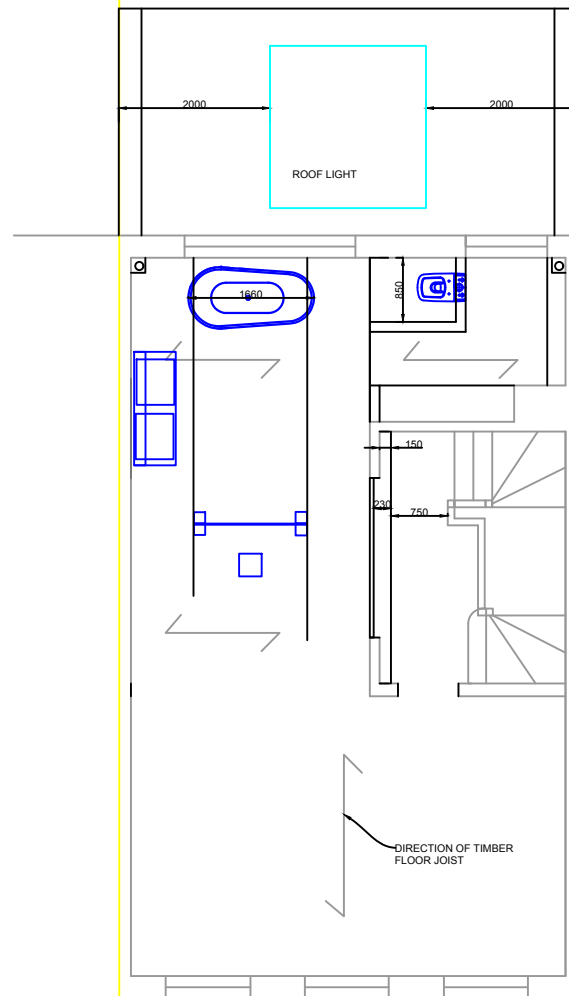

THIRD FLOOR

SECOND FLOOR

FIRST FLOOR

GROUND FLOOR

**NJL DESIGN**  
architectural

HUNTINGDON, CAMBS, PE28 3JN  
TEL/FAX: 01455 77 33 44  
MOBILE: 07828 783456  
OFFICE@njldesign.co.uk

**PROPOSED PLANS**  
4 MIDDLEFIELD  
LONDON  
NW8 6NE

NUMBER	20/07/03
SCALE	1:100
DATE	19/11/2020
PAPER SIZE	A3
REVISION	00