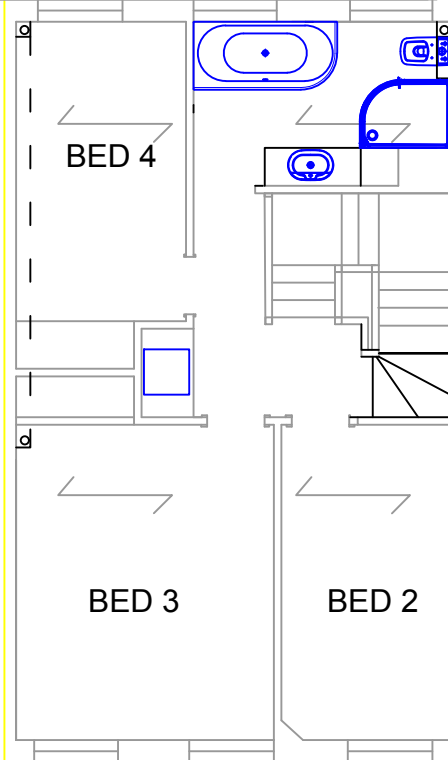

THIRD FLOOR

SECOND FLOOR

FIRST FLOOR

GROUND FLOOR

**NJL DESIGN**  
architectural

HUNTINGDON, CAMBS, PE28 3JN  
TEL/FAX: 01455 77 33 44  
MOBILE: 07828 783456  
OFFICE@njldesign.co.uk

**PROPOSED PLANS**  
4 MIDDLEFIELD  
LONDON  
NW8 6NE

NUMBER	20/07/03
SCALE	1:100
DATE	19/11/2020
PAPER SIZE	A3
REVISION	00