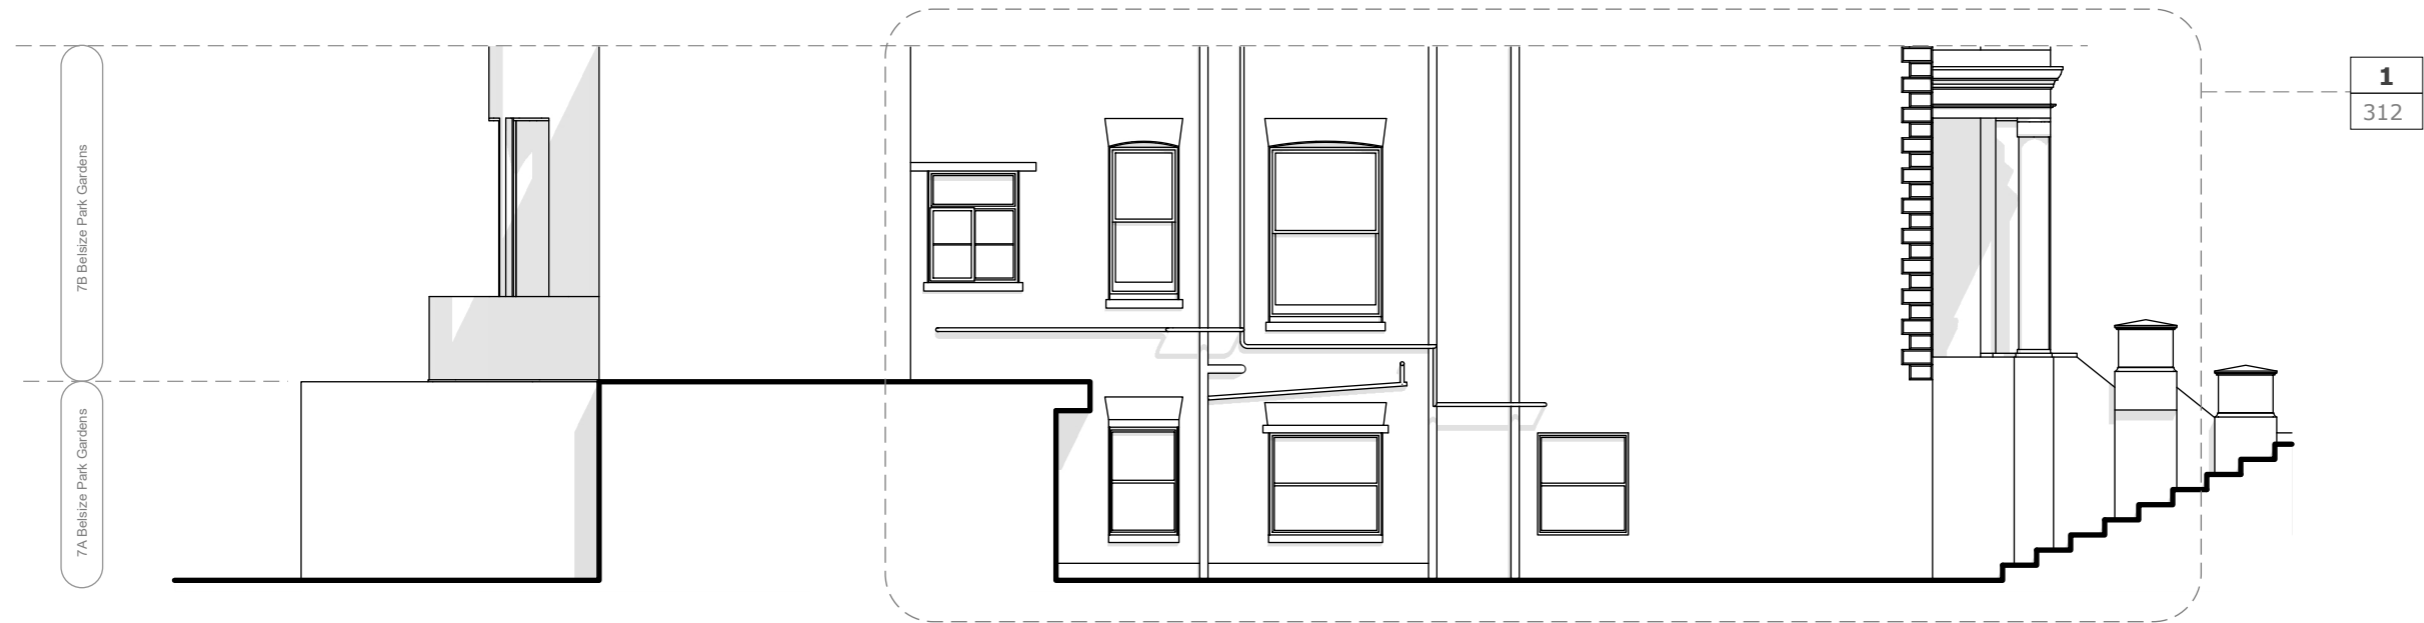

1 Existing Flank Elevation

310 scale: 1:100

2 Proposed Flank Elevation

310 scale: 1:100

PP1 14.12.20 Planning Issue

Rev: Date: Note:

Project:
7b Belsize Park Gardens

Client:
Jessel Patel

Drawing Title:
Existing & Proposed Flank Elevations

Project No. 2004	Drawing No. 310	Revision: PP1
---------------------	--------------------	------------------

Scale:
1:100

Status:
Planning

Date:
14.12.20