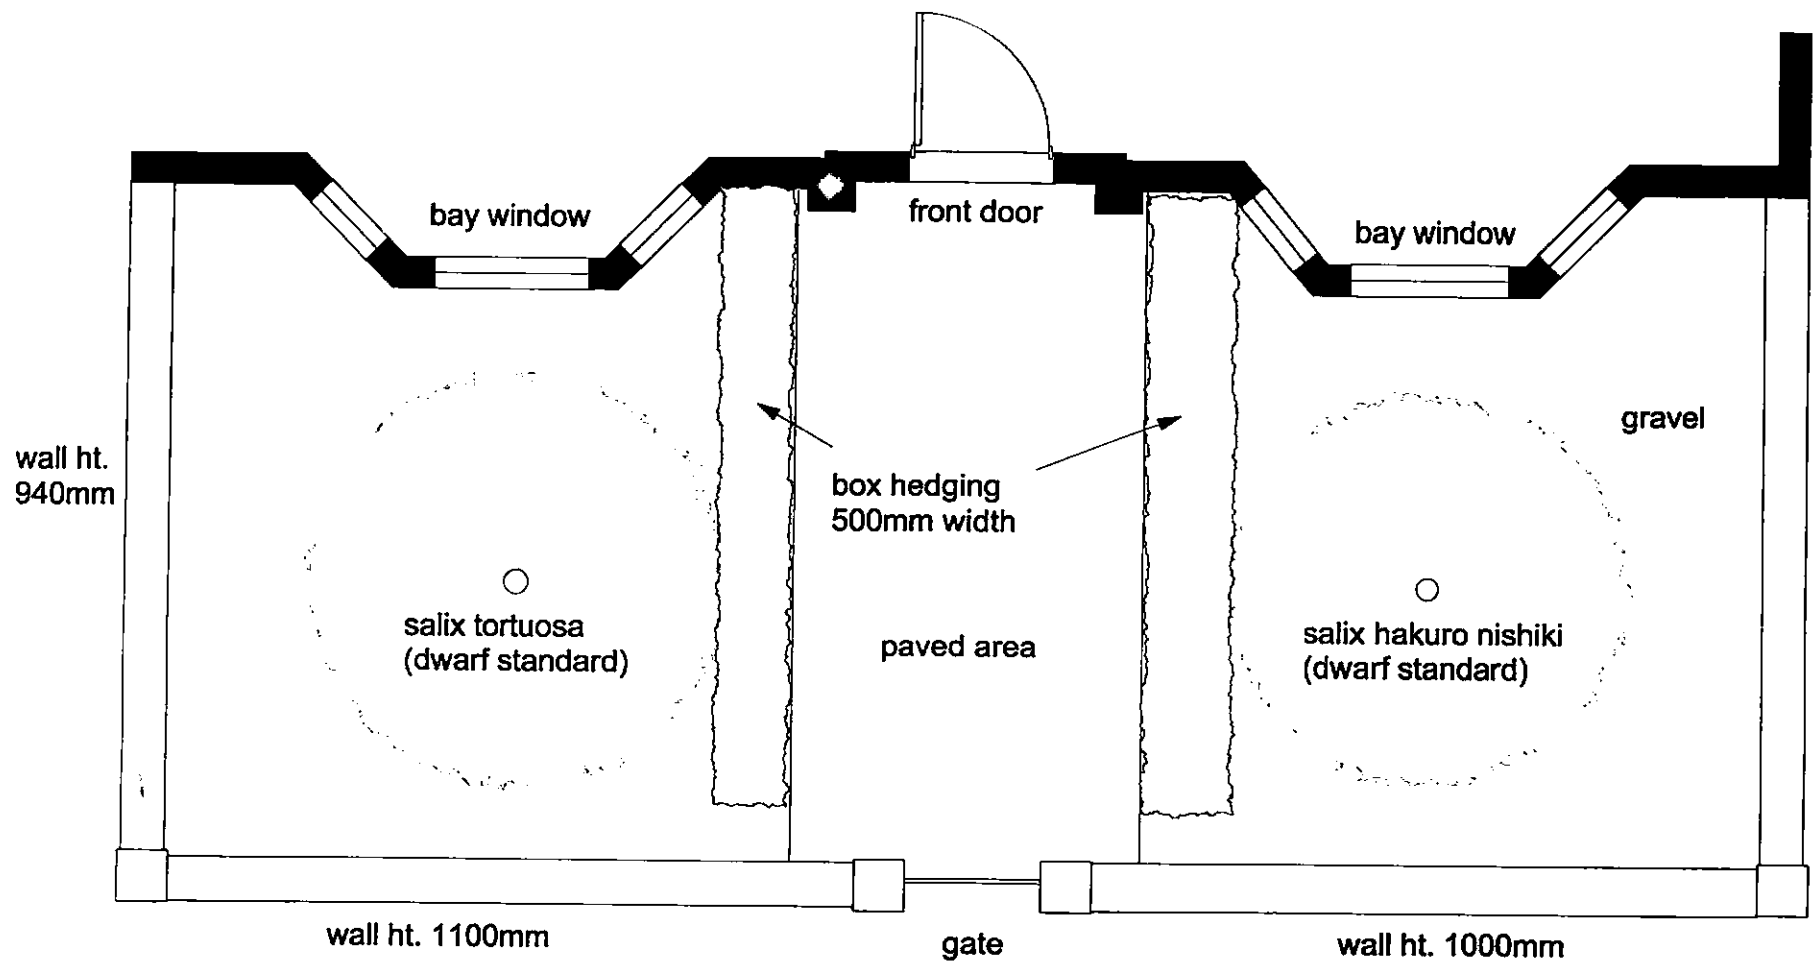

PLANS APPROVED

Mrs D Catterson
51 Dartmouth Park Road
London
NW5 1SL

EXISTING LAYOUT
TO FRONT GARDEN

Scale: 1:50
Date: August 2010
Dwg. No C/8.10/1
Dwg. by ZK

berrys
berrys garden company limited
6 hodford road
london nw11 8np
tel: 02082090194
www.berrysgardens.com