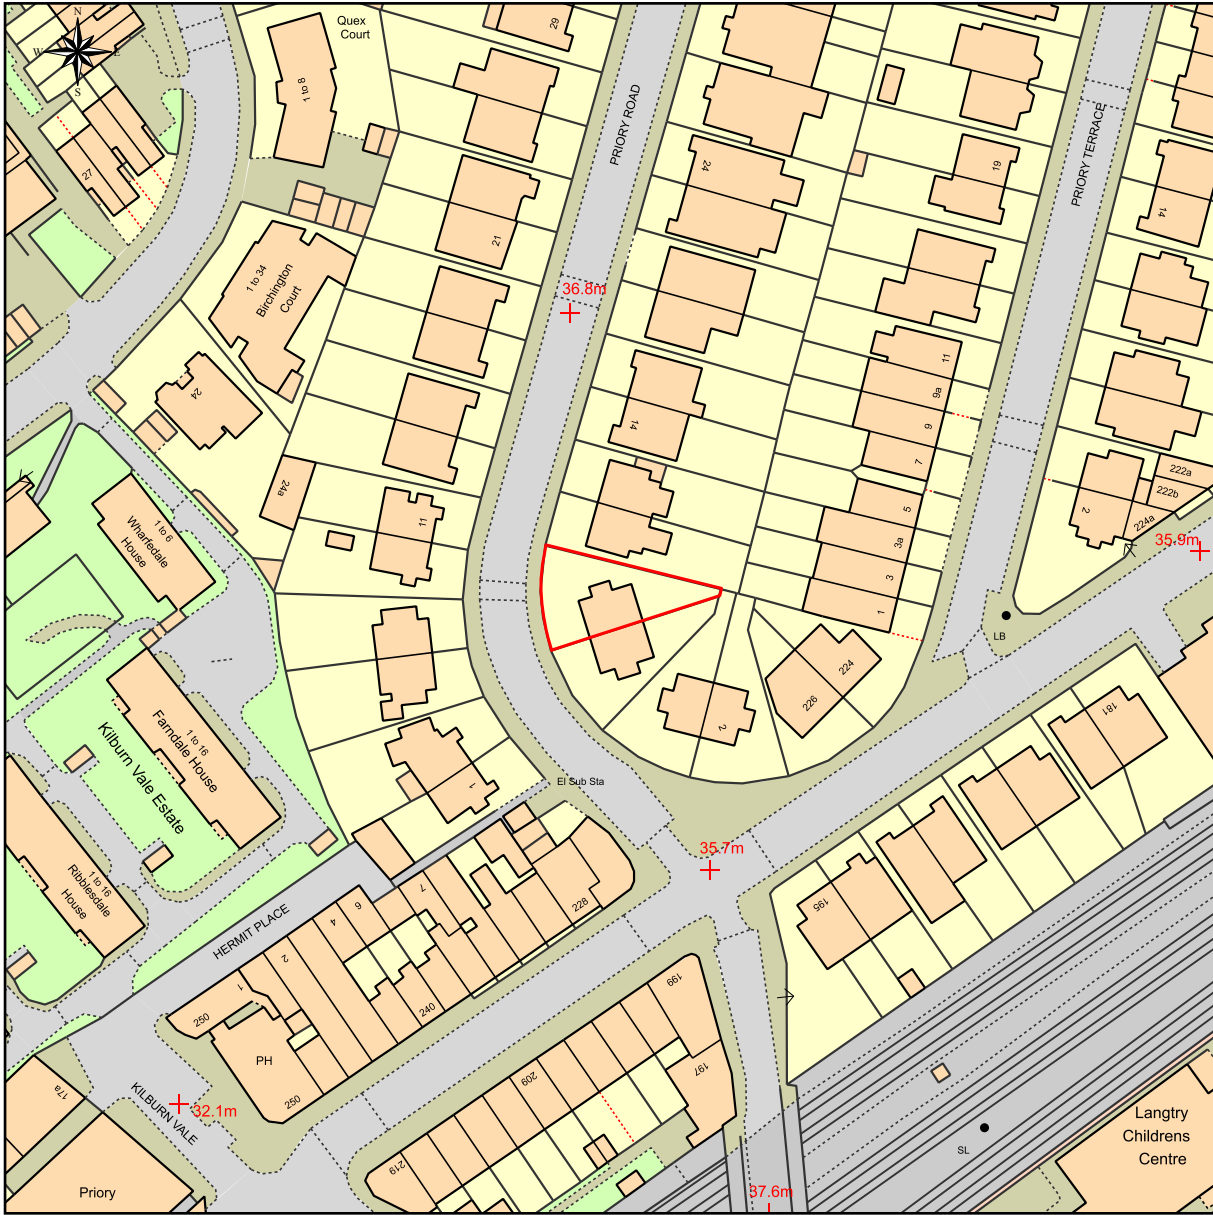

# LOCATION PLAN OF NW6 4SG

This Plan includes the following Licensed Data: OS MasterMap Colour PDF Location Plan by the Ordnance Survey National Geographic Database and incorporating surveyed revision available at the date of production. Reproduction in whole or in part is prohibited without the prior permission of Ordnance Survey. The representation of a road, track or path is no evidence of a right of way. The representation of features, as lines is no evidence of a property boundary. © Crown copyright and database rights, 2020. Ordnance Survey 0100031673

0m 20m 40m 60m 80m 100m

Scale: 1:1250, paper size: A4

8 PRIORY ROAD, LONDON

LOCATION PLAN

Prepared by: BARRY KILLINGER, 08-12-2020