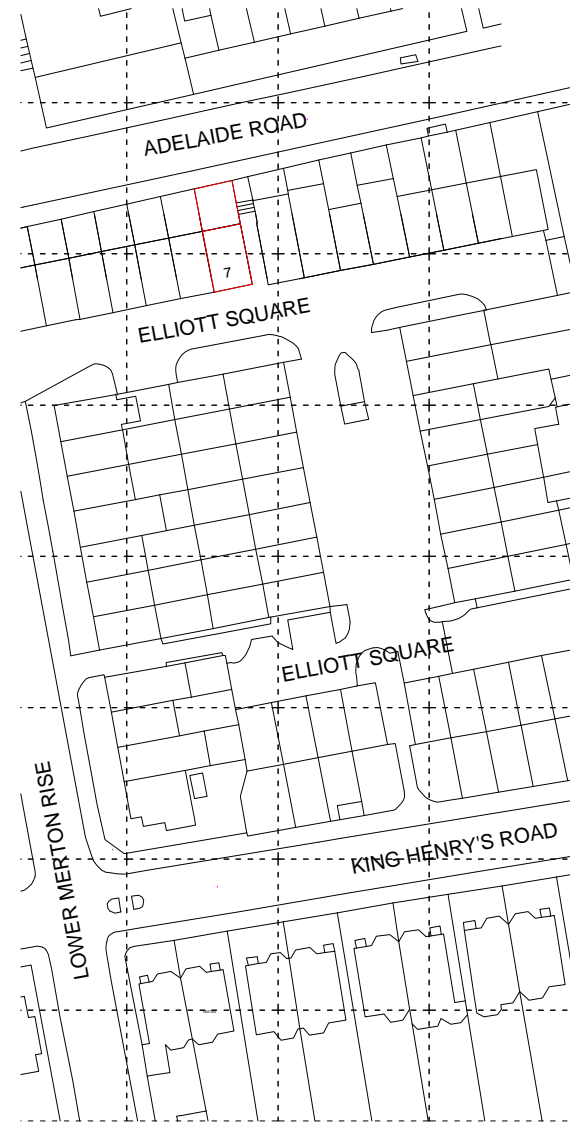

164_ELT 7 ELLIOTT SQUARE
7 Elliott Square, London NW3 3SU

LOCATION PLAN
ORDNANCE SURVEY

FILE NAME.DWG
164_LOCATION PLAN

PROJECT PACKAGE DRAWING NO. REVISION

164 (00) 001 P1

SCALE DATE
1:1250@A3 2020.10.21

OS REFERENCE LEVEL STATUS
N/A STAGE 2

ARCHITECT
DF_DC
A 42 Theobalds Road, London WC1X 8NW
T +44 (0)20 7405 9361 E info@df.network W df-dc.co.uk

© 2016 DF_DC All rights reserved.

REVISIONS
REV. DATE AMENDMENT

P1 2020.10.21 Submitted for Lawful Development

Ordnance Survey, (c) Crown Copyright 2019. All rights reserved. Licence number 100022432