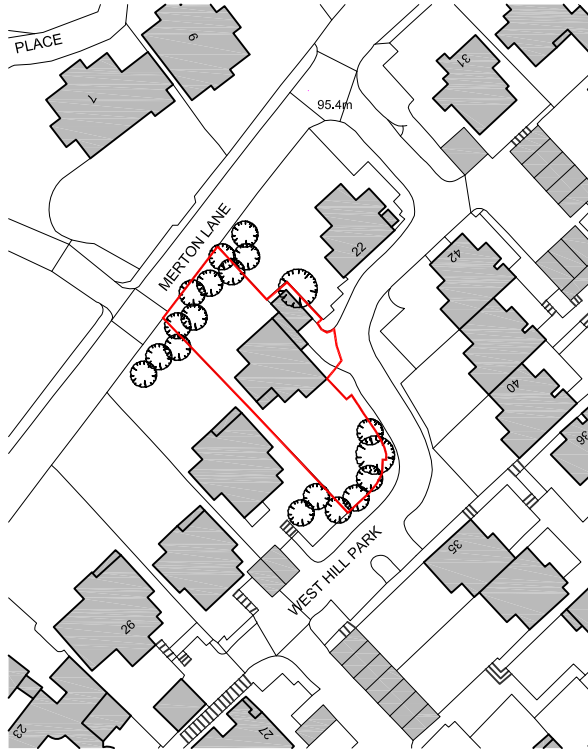

THIS DRAWING IS A PRINT AND MUST NOT BE SCALED. ANY QUERIES REGARDING DIMENSIONS TO BE TAKEN UP WITH PENTANGLE DESIGN GROUP.

ALL DIMENSIONS OF EXISTING BUILDINGS TO BE VERIFIED ON SITE.

THIS DRAWING IS THE COPYRIGHT OF PENTANGLE DESIGN GROUP AND SHALL NOT BE IN ANY WAY USED OR REPRODUCED WITHOUT THEIR PRIOR WRITTEN CONSENT.

NOTES

Ordnance Survey, (c) Crown Copyright 2020. All rights reserved. Licence number 100022432

PENTANGLE

DESIGN GROUP

SUITE 1, 21 BANCROFT HITCHIN HERTS SG5 1JW
TEL(01462) 431133 E:PDG@PENTANGLEDESIGN.CO.UK

JOB TITLE

Extension and Internal Modifications at

23 West Hill Park, London

DRAWING TITLE

Location Plan

SCALE 1:1250	DRAWING NUMBER 01	REVISION A
DATE March 2020		
Sheet A4		
JOB NUMBER 3584		

ARCHITECTS & INTERIOR DESIGNERS