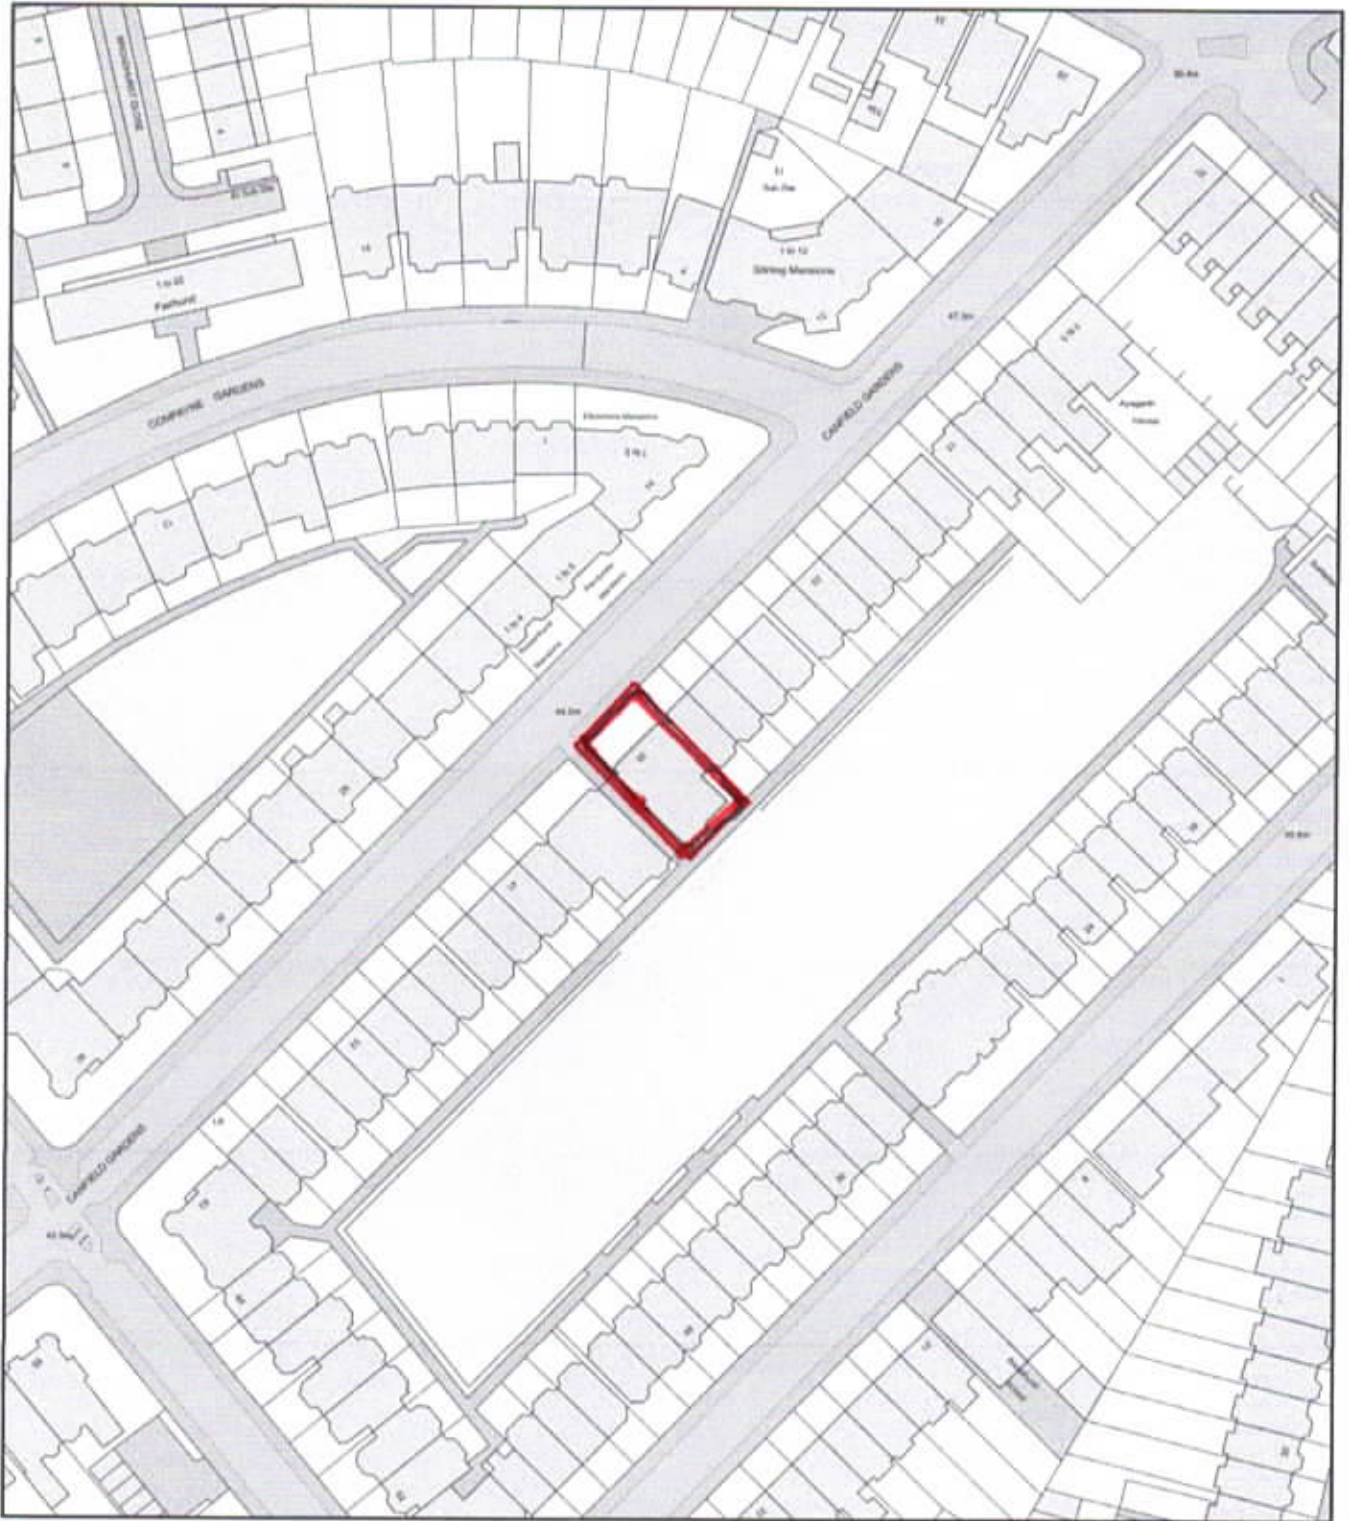

windows - Location Plan

Plan Produced for: peter
Date Produced: 19 Sep 2020
Plan Reference Number: TQRQM20263090219331
Scale: 1:1250 @ A4