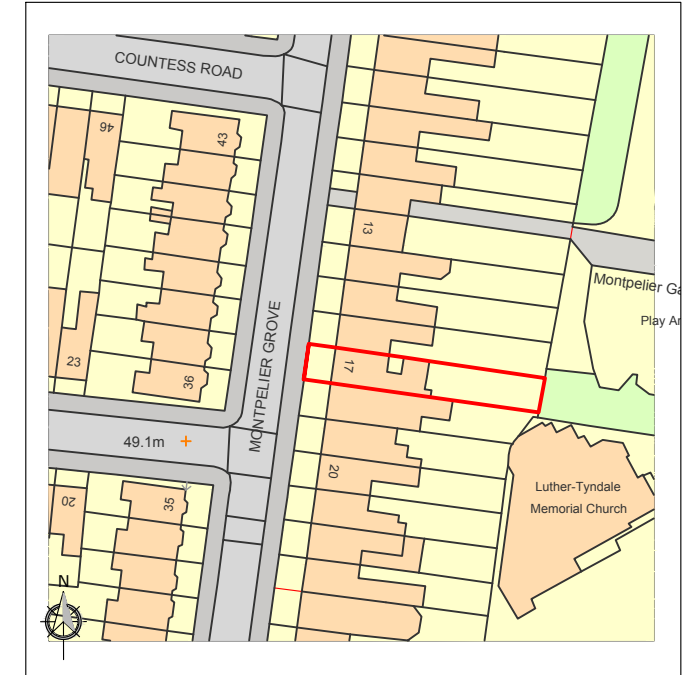

Block Plan 1:200

Location Plan 1:1250

LHG PROJECTS LTD
 Architectural Design & Surveying
 M: 07941 889 509
 E: lhgprojects@gmail.com

PROJECT
 17 Montpellier Grove, Kentish Town

CLIENT
 Hugh Jones

DRAWING TITLE
 Location & Block Plan