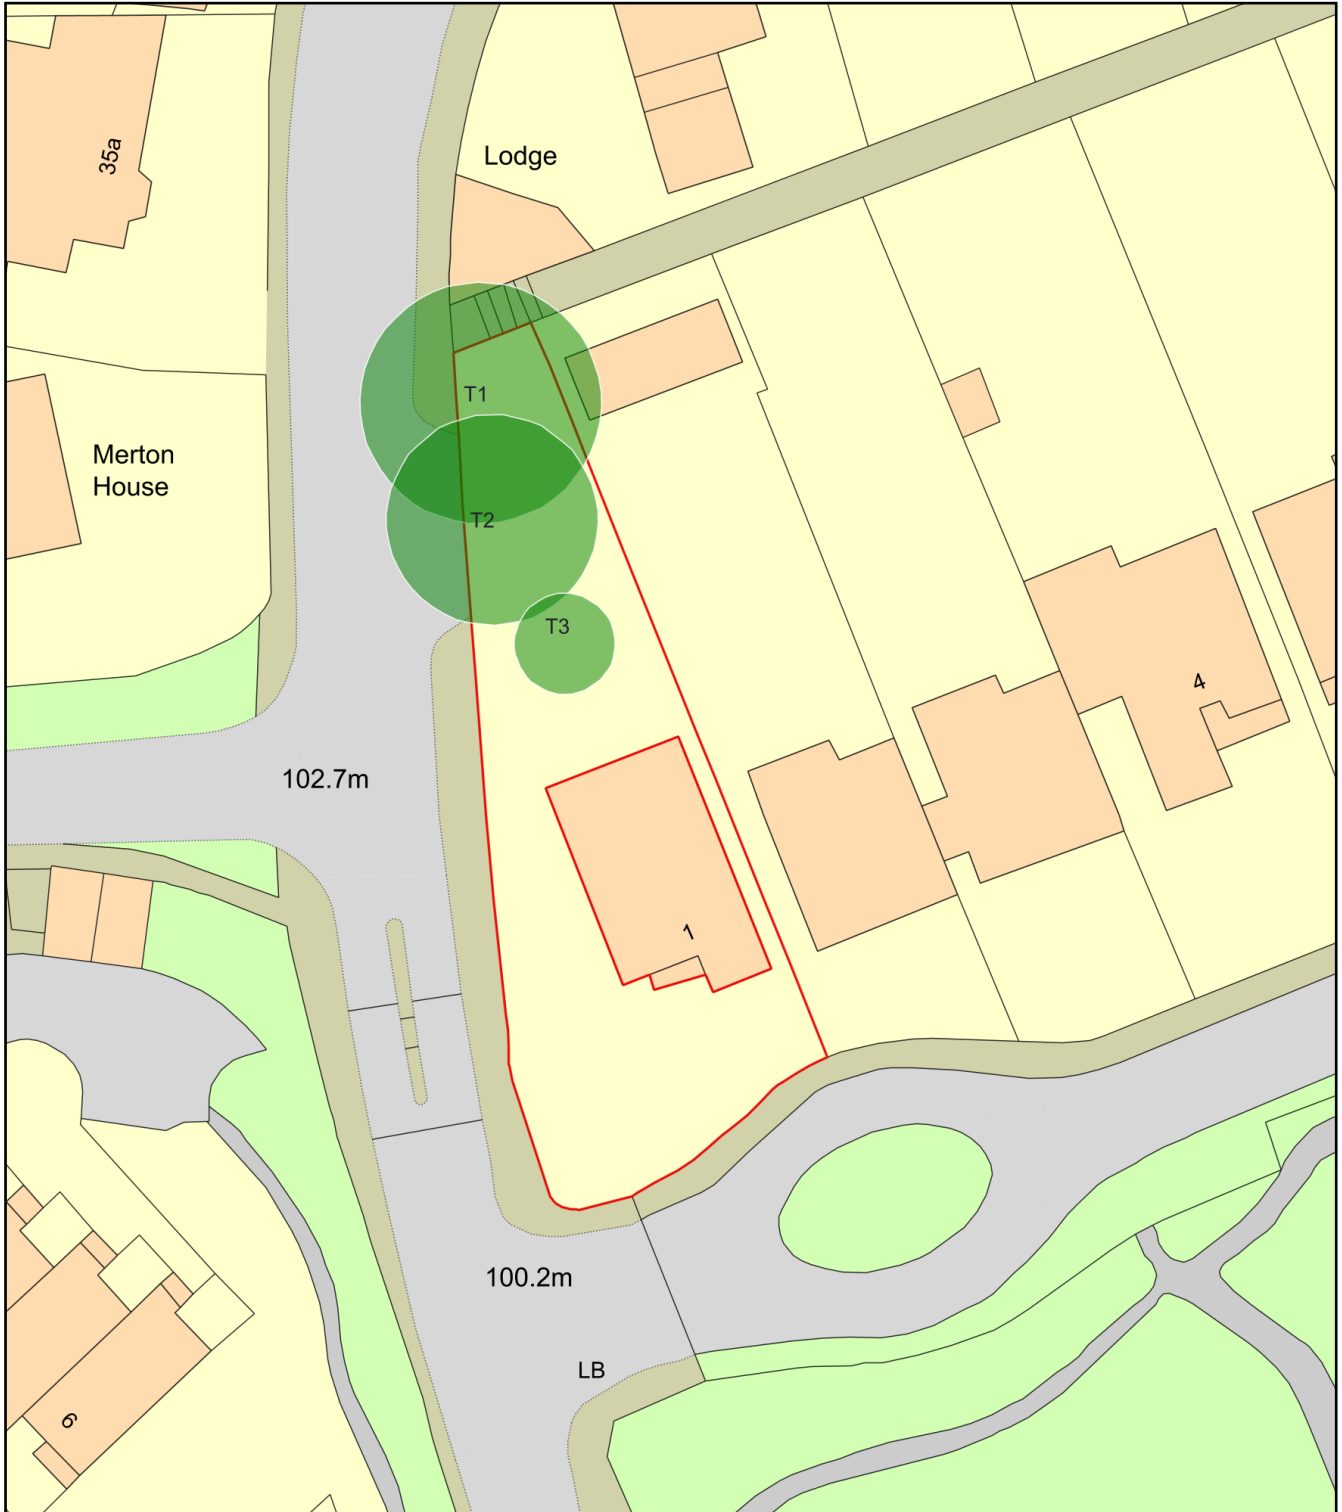

# 1 HOLLY LODGE GARDENS N6 6AA

Plan Produced for: L.B.CAMDEN

Date Produced: 01 Dec 2020

Plan Reference Number: TQRQM20336152112826

Scale: 1:500 @ A4