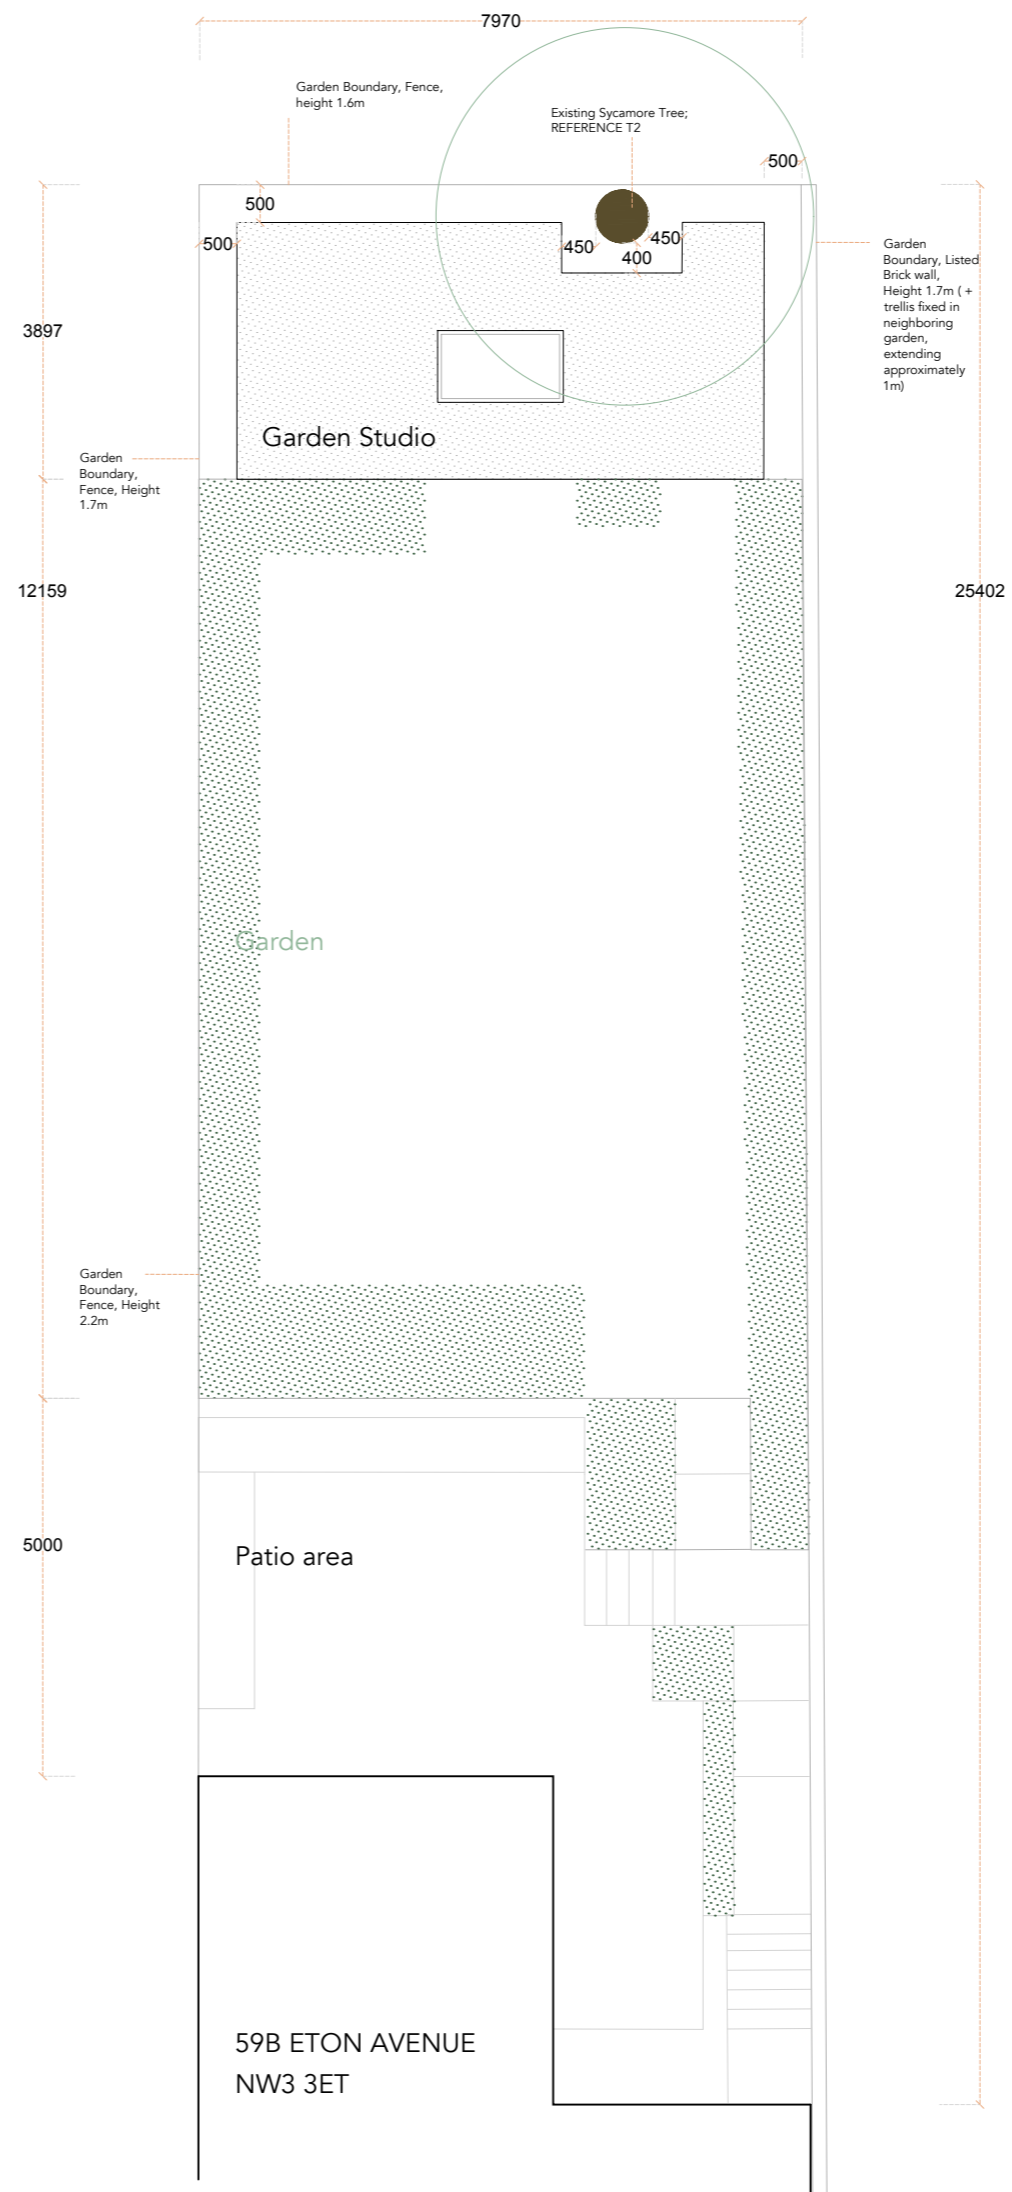

Existing Site Plan

Proposed Site Plan

DATE  
26.11.2020

PROJECT  
Proposal for Garden Studio

ADDRESS  
59B Eton Avenue  
Belsize Park  
London  
NW3 3ET

NOTES  
- These drawings are for planning purposes only

Drawings at 1:100 on A2

**Shackadelic**

Shackadelic Ltd.  
Unit 6, 27A Spring Grove Road,  
Hounslow,  
TW3 4BE  
[www.shackadelic.co.uk](http://www.shackadelic.co.uk)  
tel: 0208 814 0999