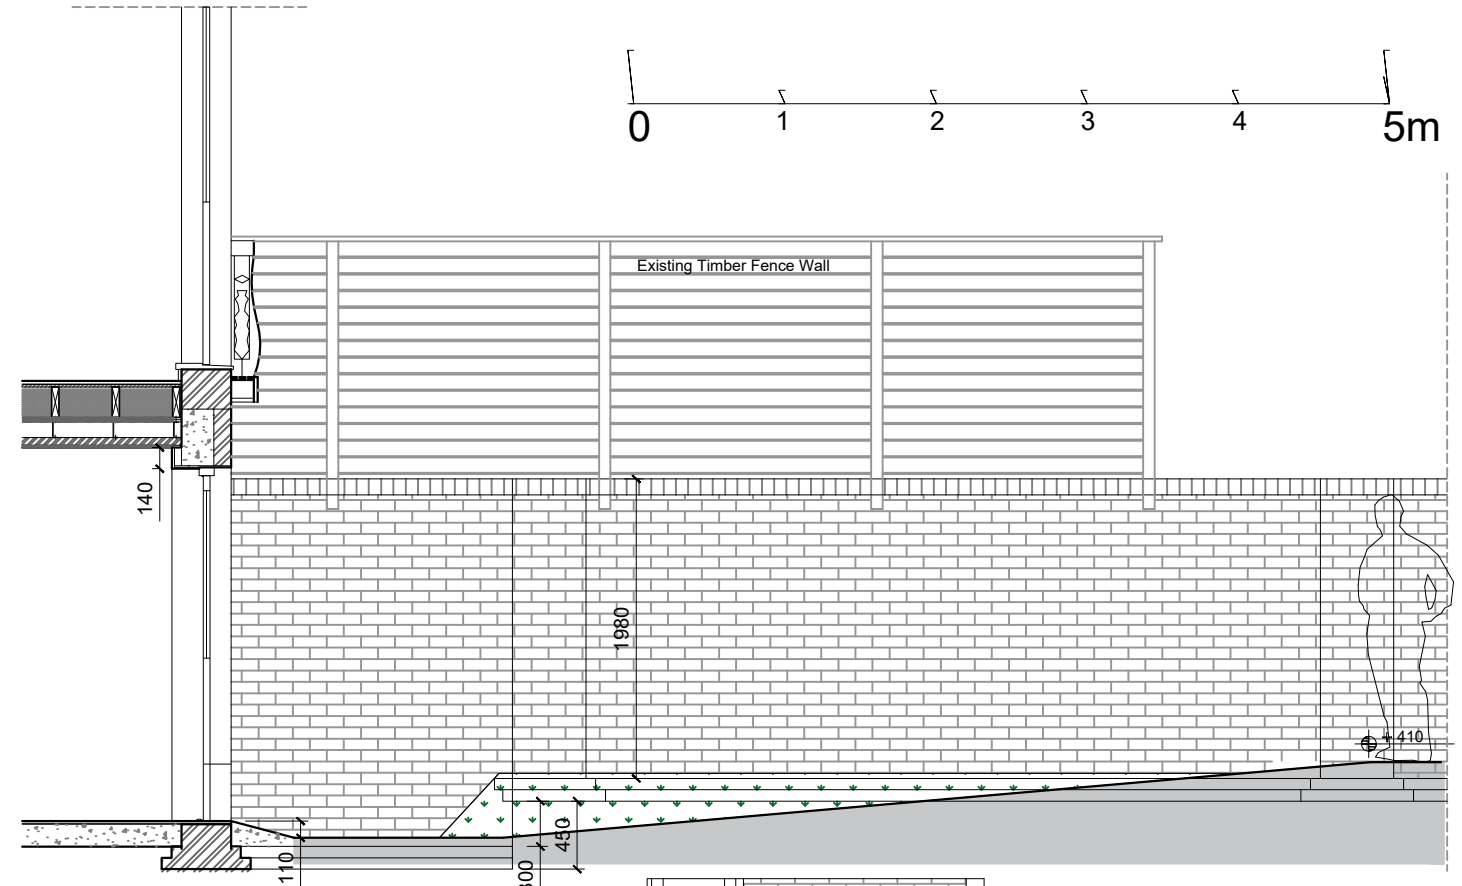

EXISTING WEST ELEVATION Back  
scale 1:50 @ A3

EXISTING NORTH ELEVATION  
scale 1:50 @ A3

EXISTING WEST ELEVATION Front  
scale 1:50 @ A3

Existing West and North Elevation		31 Belsize Park
26st Nov 2020	A106	Planning Application Package
Revision: A	Scale 1:50 @ A3	Drawn By: KM Checked By: SJ