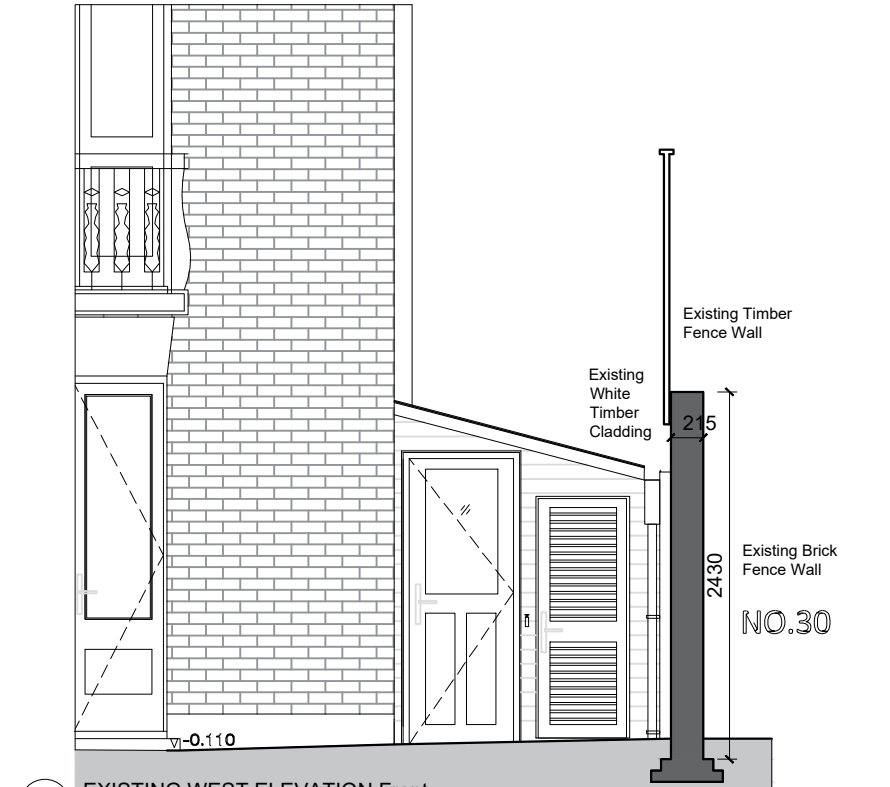

EXISTING WEST ELEVATION Back  
scale 1:50 @ A3

EXISTING NORTH ELEVATION  
scale 1:50 @ A3

EXISTING WEST ELEVATION Front  
scale 1:50 @ A3

Existing West and North Elevation		31 Belsize Park
26st Nov 2020	A106	Planning Application Package
Revision: A	Scale 1:50 @ A3	Drawn By: KM Checked By: SJ