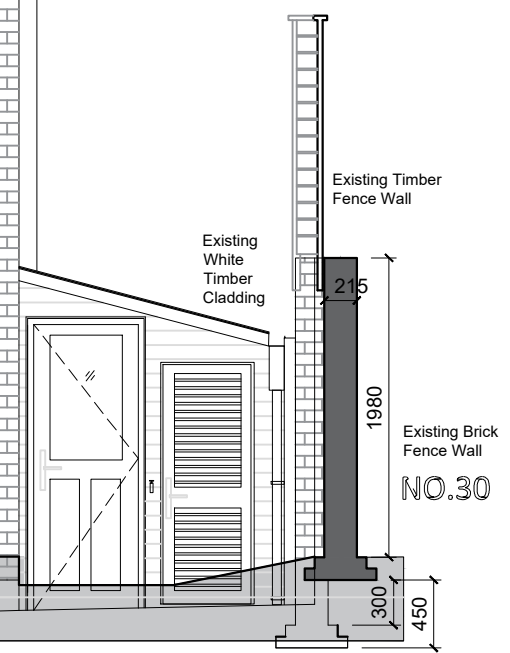

EXISTING WEST ELEVATION Back  
scale 1:50 @ A3

EXISTING NORTH ELEVATION  
scale 1:50 @ A3

EXISTING WEST ELEVATION Front  
scale 1:50 @ A3

Existing West and North Elevation		31 Belsize Park
26st Nov 2020	A106	Planning Application Package
Revision: A	Scale 1:50 @ A3	Drawn By: KM Checked By: SJ