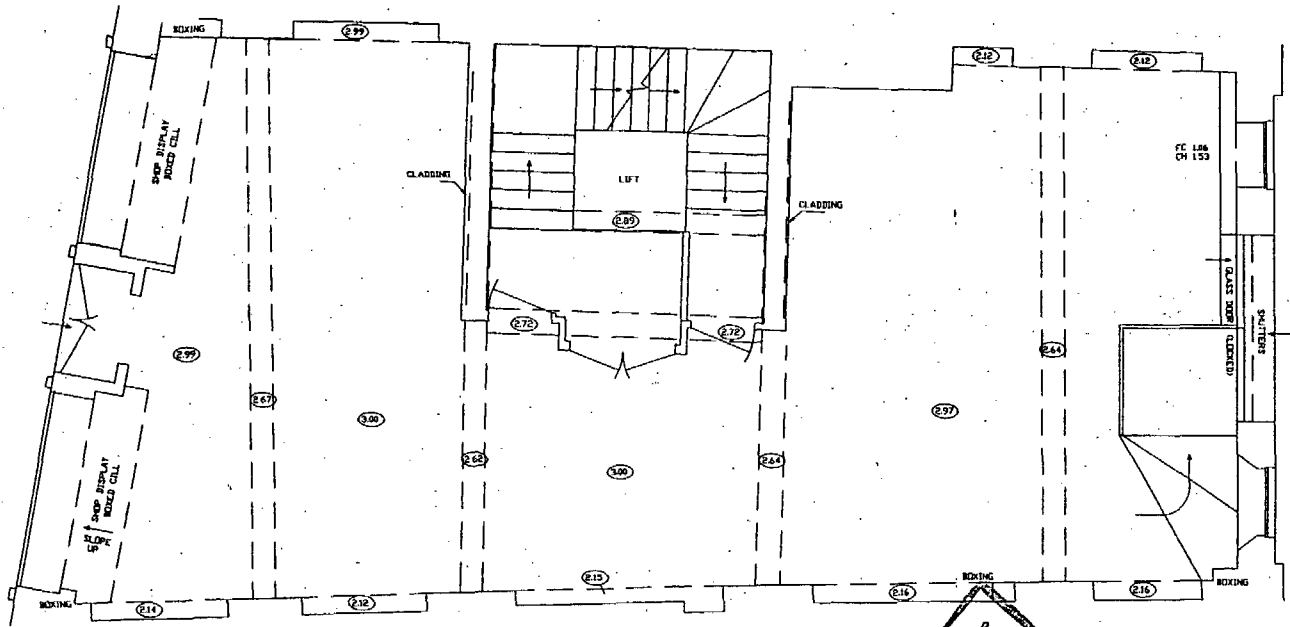

P 9804881

LONDON BOROUGH OF CAMDEN
 TOWN AND COUNTRY PLANNING ACTS
 19 NOV 1998
 PLANS APPROVED
 ON BEHALF OF THE COUNCIL

LONDON BOROUGH OF CAMDEN
 TOWN AND COUNTRY PLANNING ACTS
 20 NOV 1998
 PLANS APPROVED
 ON BEHALF OF THE COUNCIL

SCALE 1:50 100

LAND SECURITIES

5 STRAND
 LONDON
 WC2N 5AF
 0171 413 9000

GROUND FLOOR

18 HANWAY
 LONDON W1
 9393-G