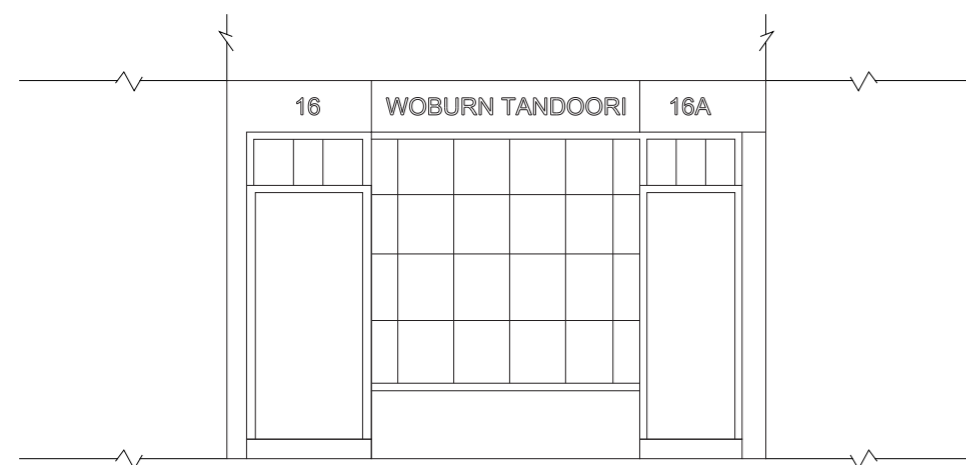

16 WOBURN WALK
LONDON WC1H 0JL

**NORTH WEST
ELEVATION**

The proposal is to hang an illuminated menu board, (dimensions 48cm x 44cm x 7.7cm) on the inside window of the store front. It will hang from a hook on the window (inside) no additional fixtures/construction will be required and the exterior of the building will not be worked on.

DATE: 24/11/2020

DWG NO: 195820

SCALE 1:50 @A3

SITE PLAN

SCALE 1:1250 @A3

DRAWN BY: R.T SHAH

EXISTING ELEVATION

PROPOSED ELEVATION