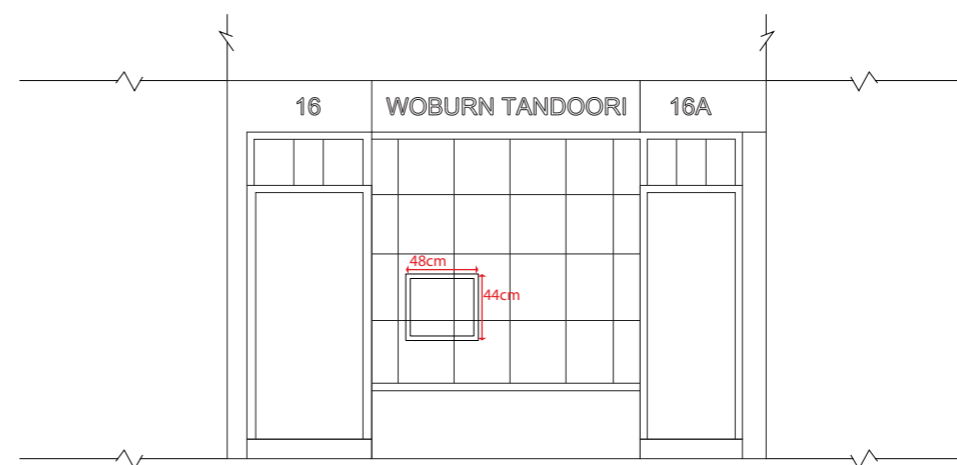

16 WOBURN WALK
LONDON WC1H 0JL

**NORTH WEST
ELEVATION**

The proposal is to hang an illuminated menu board, (dimensions 48cm x 44cm x 7.7cm) on the inside window of the store front. It will hang from a hook on the window (inside) no additional fixtures/construction will be required and the exterior of the building will not be worked on.

DATE: 24/11/2020

DWG NO: 195820

SCALE 1:50 @A3

SITE PLAN

SCALE 1:1250 @A3

DRAWN BY: R.T SHAH

EXISTING ELEVATION

PROPOSED ELEVATION