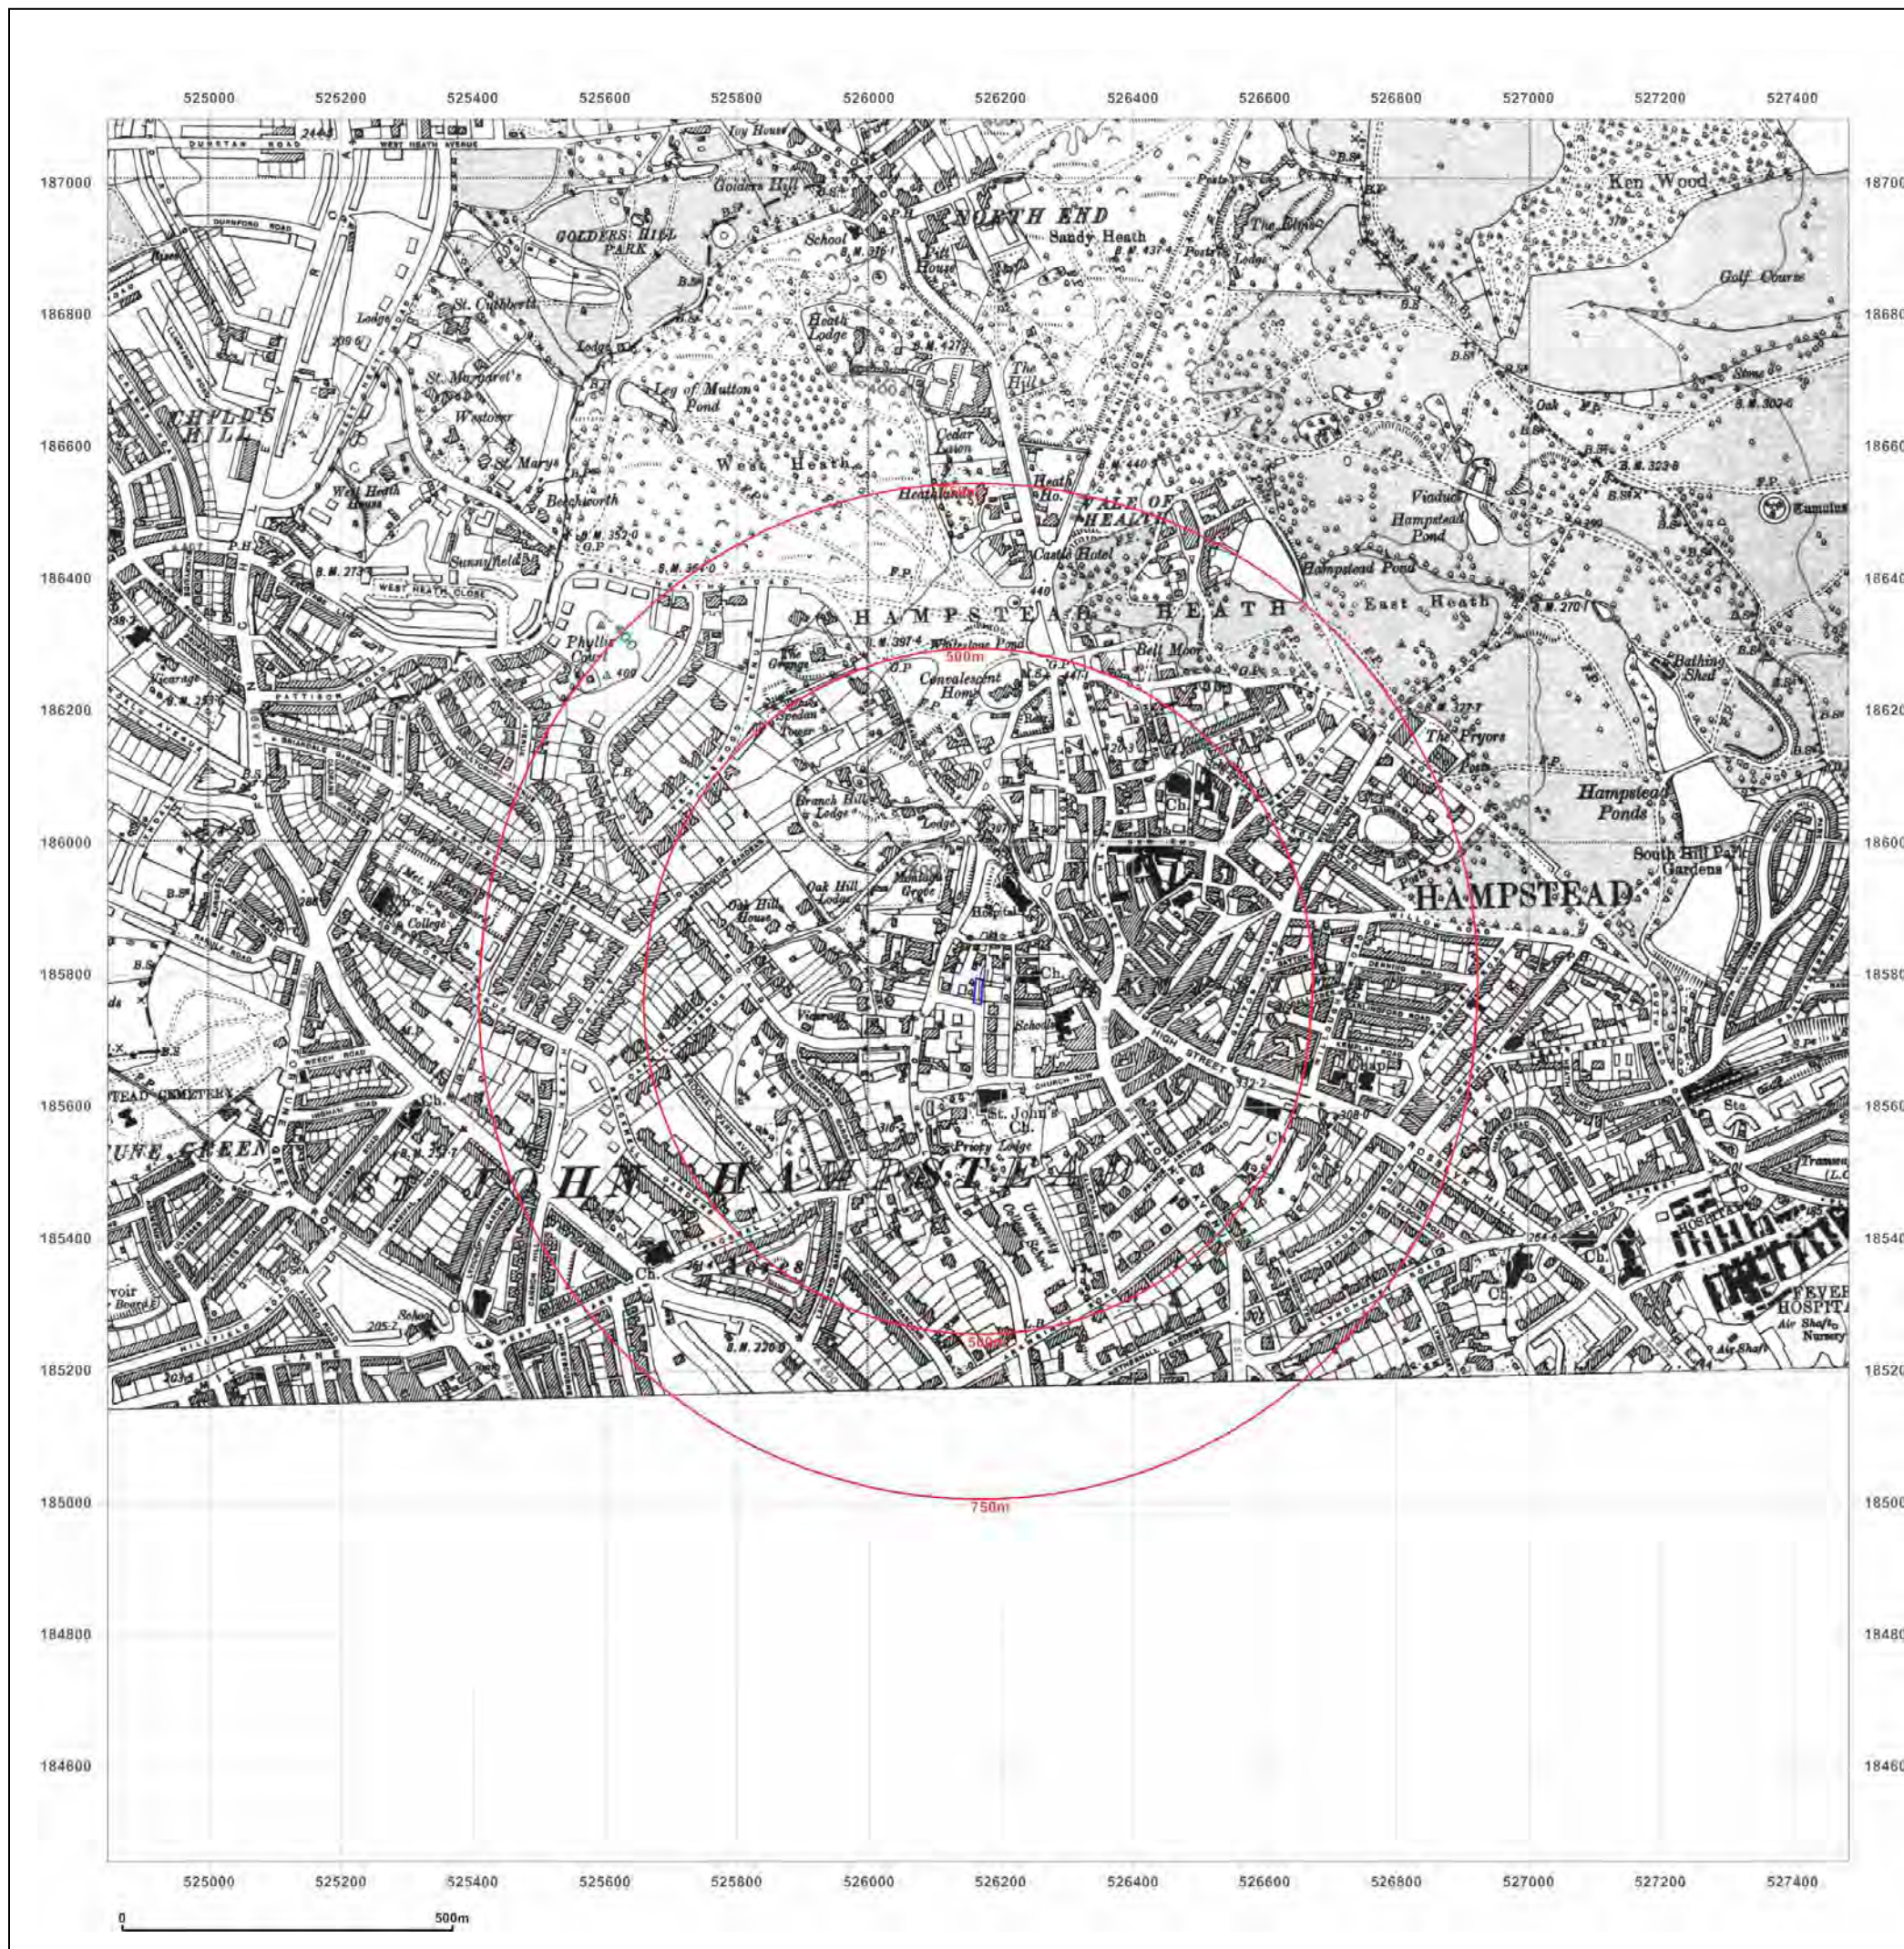

Site Details:

18A, FROGNAL GARDENS,
LONDON, NW3 6XA

Client Ref: 10402-BM
Report Ref: SCL-6195308
Grid Ref: 526165, 185776

Map Name: County Series

Map date: 1938

Scale: 1:10,560

Printed at: 1:10,560

Surveyed 1865
Revised 1938
Edition N/A
Copyright N/A
Levelled 1913

Produced by
Groundsure Insights
T: 08444 159000
E: info@groundsure.com
W: www.groundsure.com

© Crown copyright and database rights 2018 Ordnance Survey 100035207

Production date: 24 July 2019

Map legend available at:
www.groundsure.com/sites/default/files/groundsure_legend.pdf