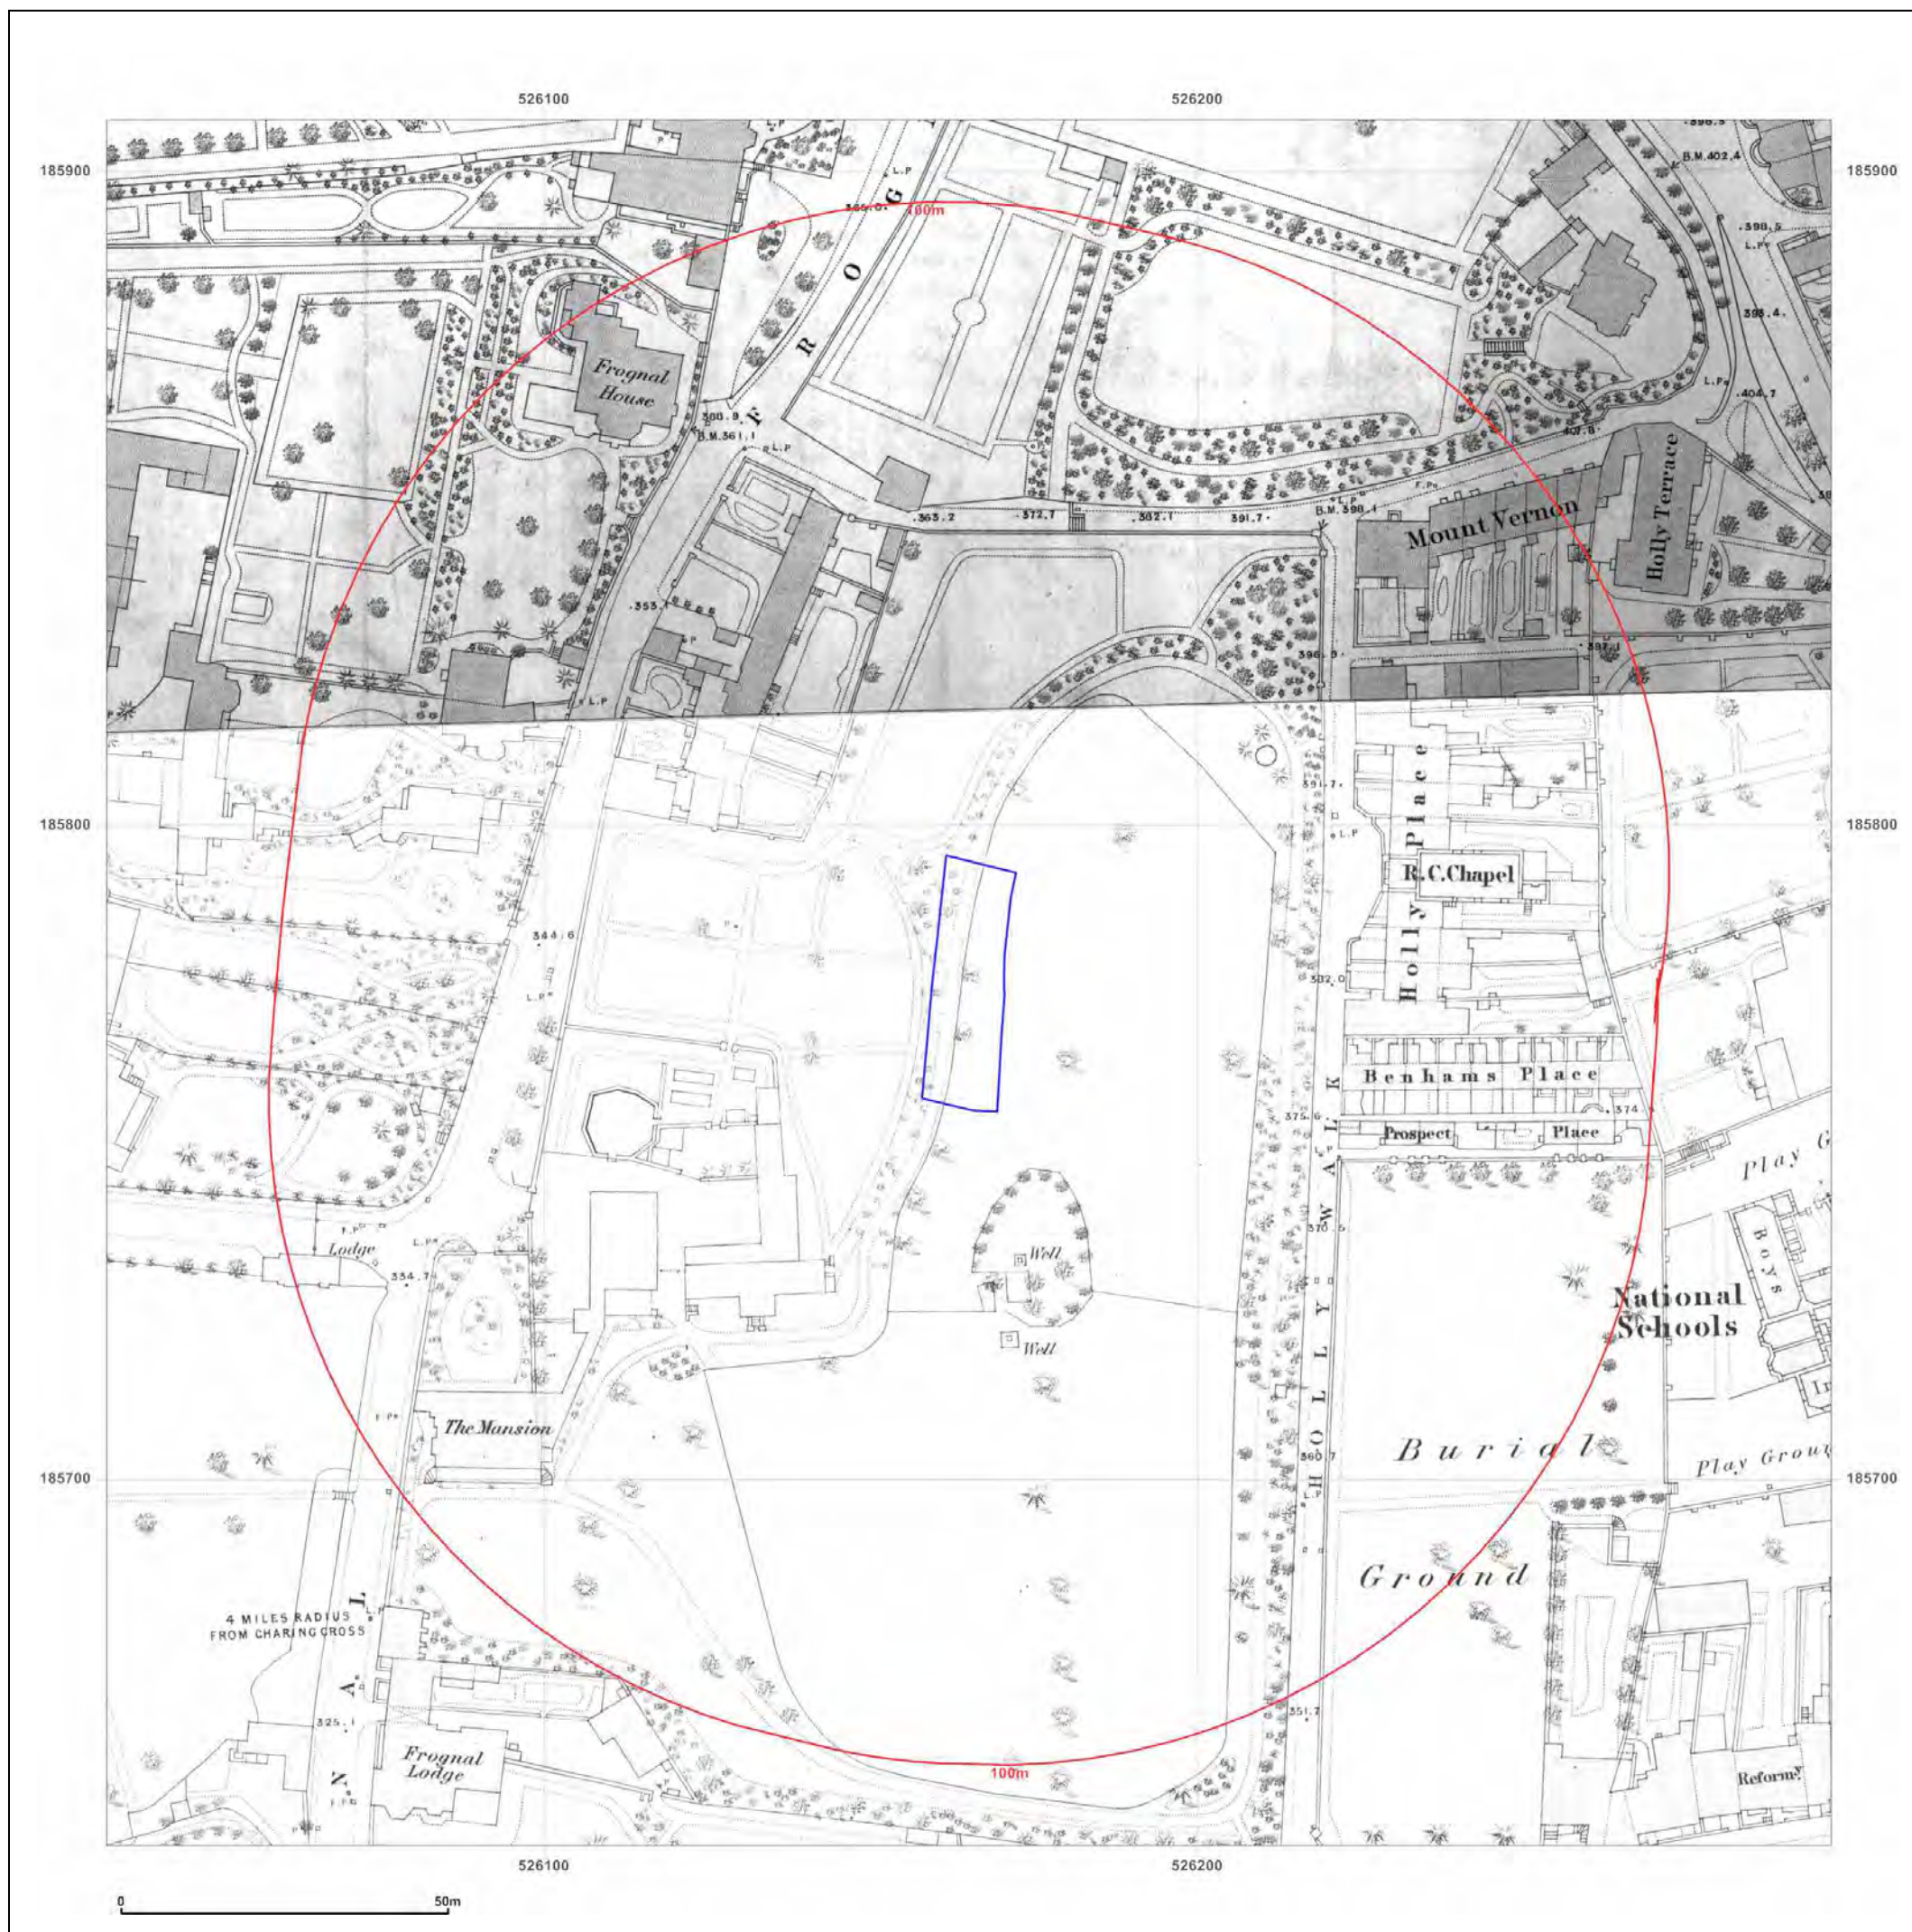

Map Name: 1056 Scale Town Plan

Map date: 1871

Scale: 1:1,056

Printed at: 1:1,056

Surveyed N/A
Revised N/A
Edition N/A
Copyright N/A
Levelled N/A

Surveyed 1868
Revised N/A
Edition 1871
Copyright N/A
Levelled N/A

Site Details:

18A, FROGNAL GARDENS,
LONDON, NW3 6XA

Client Ref: 10402-BM
Report Ref: SCL-6195308
Grid Ref: 526165, 185776

Map Name: 1056 Scale Town Plan

Map date: 1871

Scale: 1:1,056

Printed at: 1:1,056

Surveyed 1866
Revised N/A
Edition 1871
Copyright N/A
Levelled N/A

Map Name: County Series

Map date: 1894

Scale: 1:10,560

Printed at: 1:10,560

Surveyed 1894
Revised 1894
Edition N/A
Copyright N/A
Levelled N/A

Surveyed 1894
Revised 1894
Edition N/A
Copyright N/A
Levelled N/A