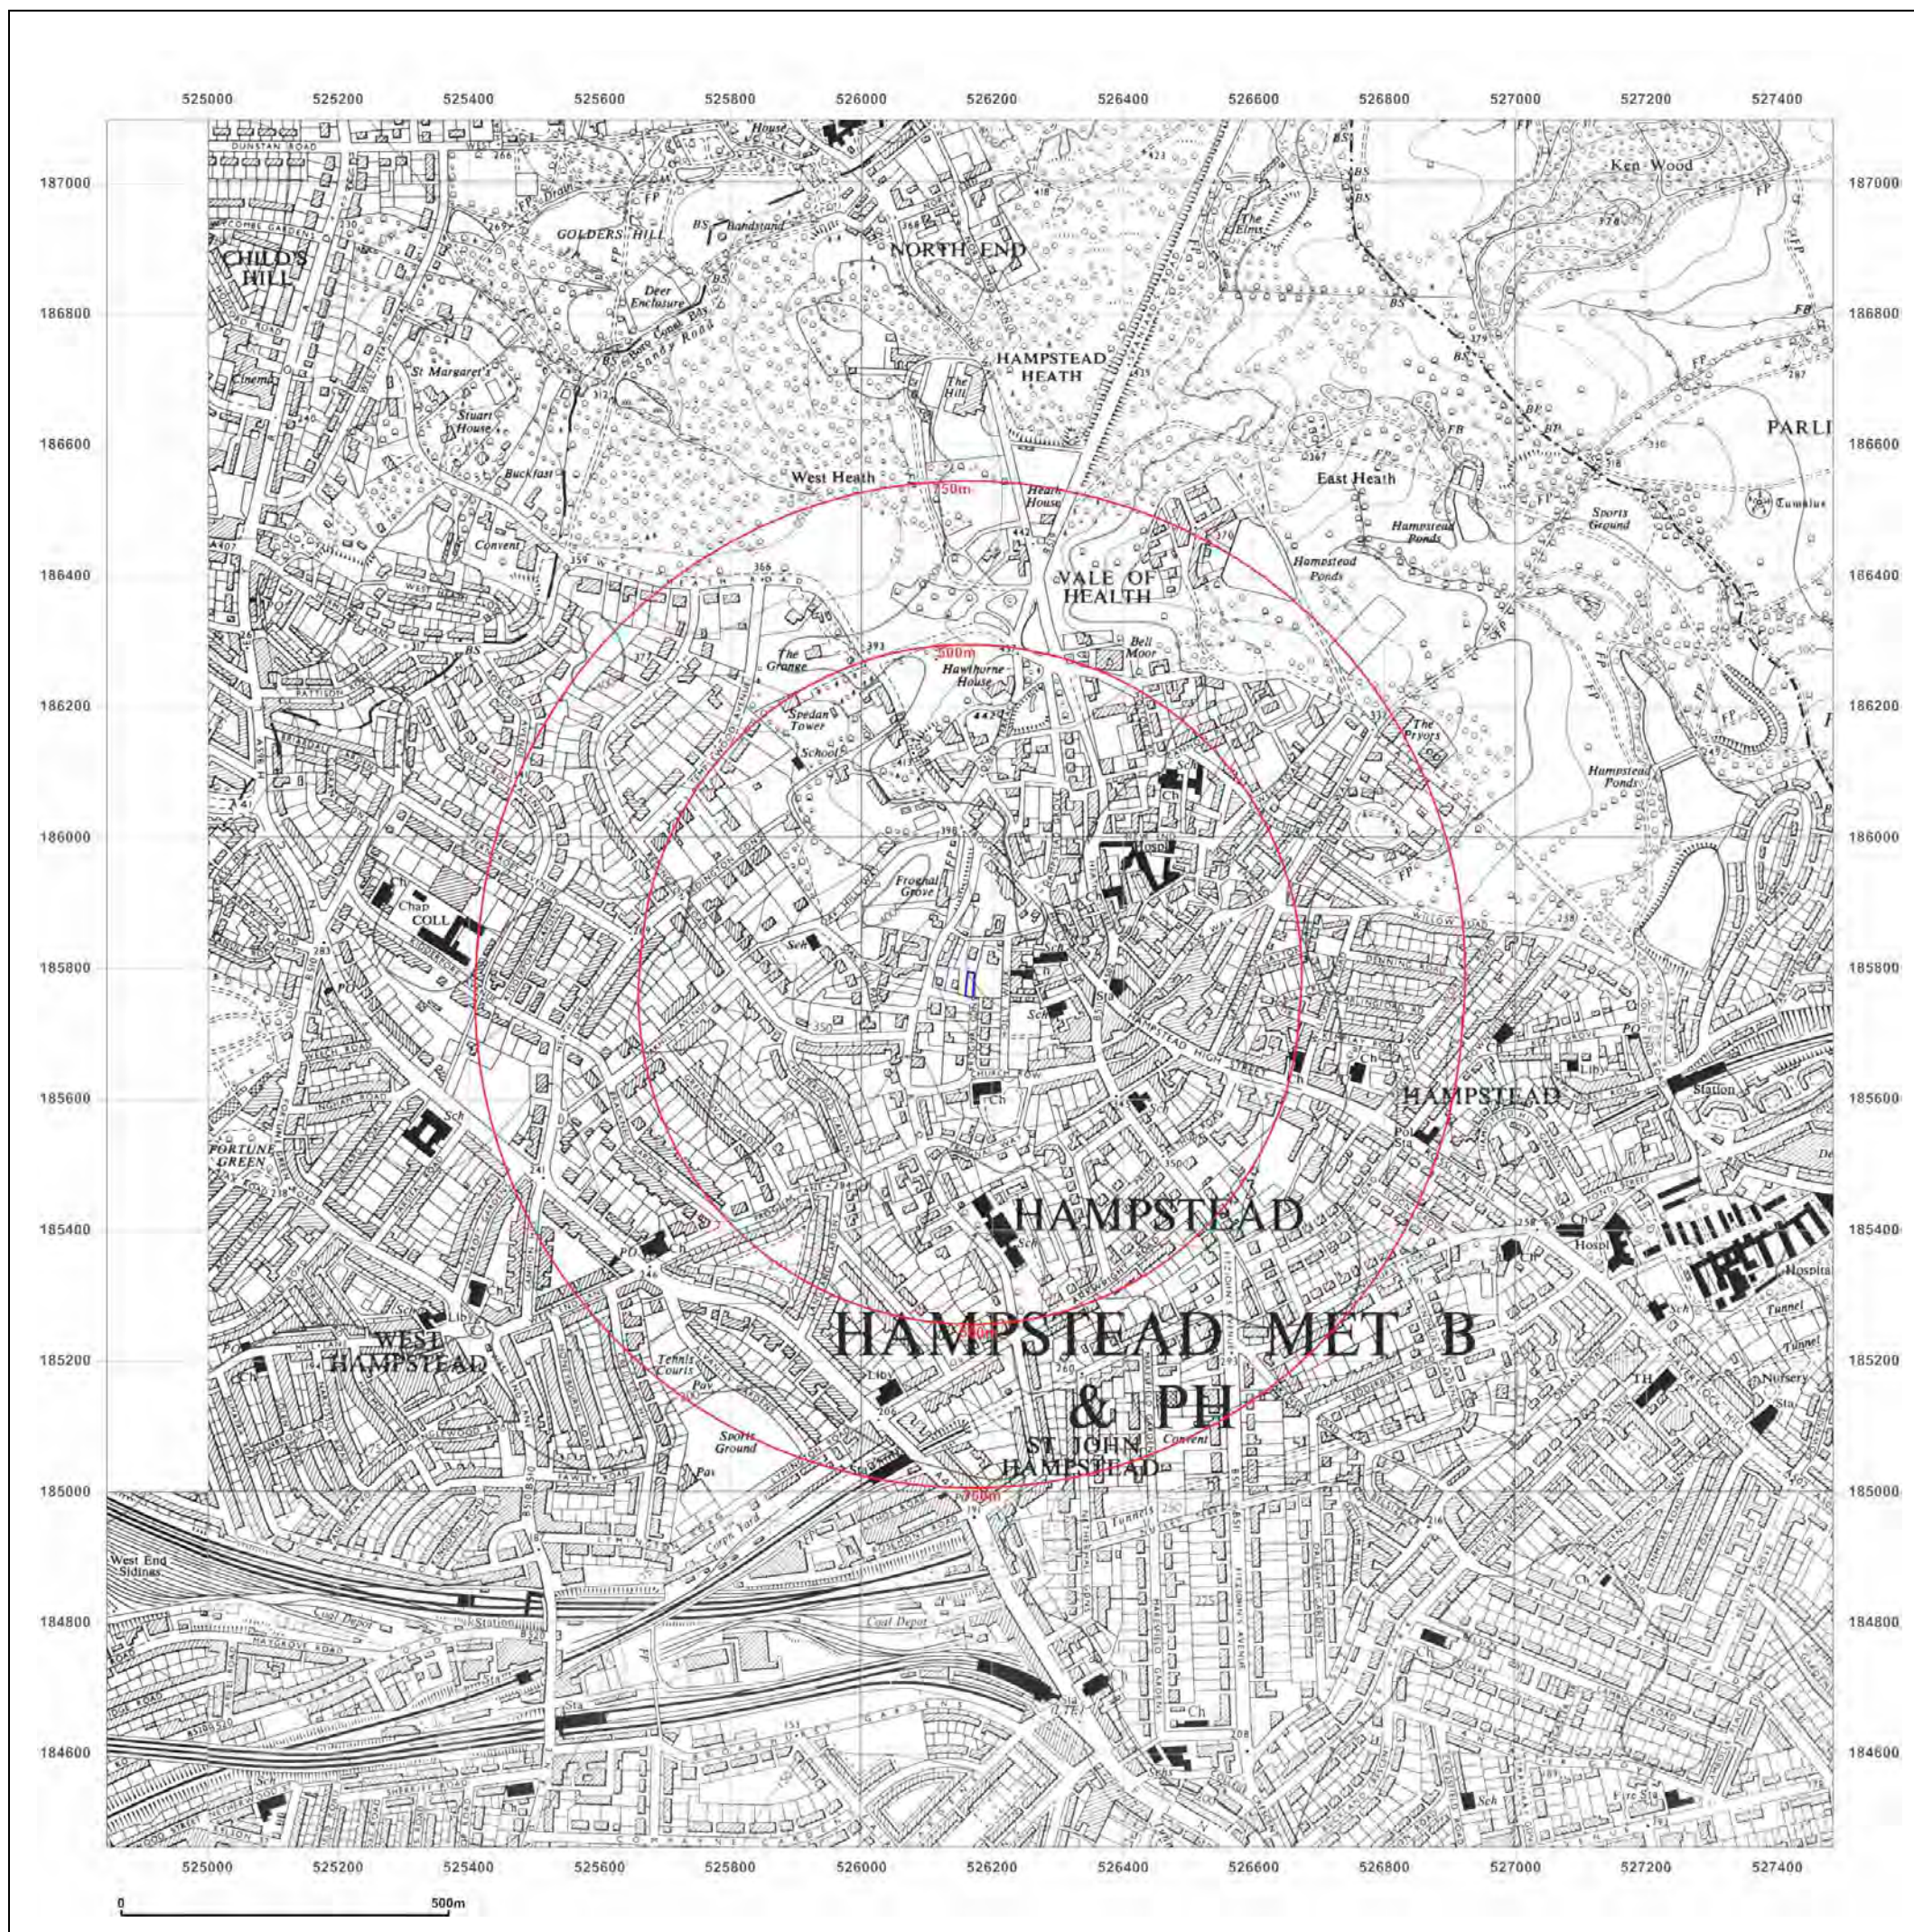

Site Details:

18A, FROGNAL GARDENS,
LONDON, NW3 6XA

Client Ref: 10402-BM
Report Ref: SCL-6195308
Grid Ref: 526165, 185776

Map Name: Provisional

Map date: 1957-1958

Scale: 1:10,560

Printed at: 1:10,560

Surveyed 1958
Revised 1958
Edition N/A
Copyright N/A
Levelled N/A

Surveyed 1957
Revised 1957
Edition N/A
Copyright 1957
Levelled N/A

Surveyed 1957
Revised 1957
Edition N/A
Copyright N/A
Levelled N/A

Produced by
Groundsure Insights
T: 08444 159000
E: info@groundsure.com
W: www.groundsure.com

© Crown copyright and database rights 2018 Ordnance Survey 100035207

Production date: 24 July 2019

Map legend available at:
www.groundsure.com/sites/default/files/groundsure_legend.pdf