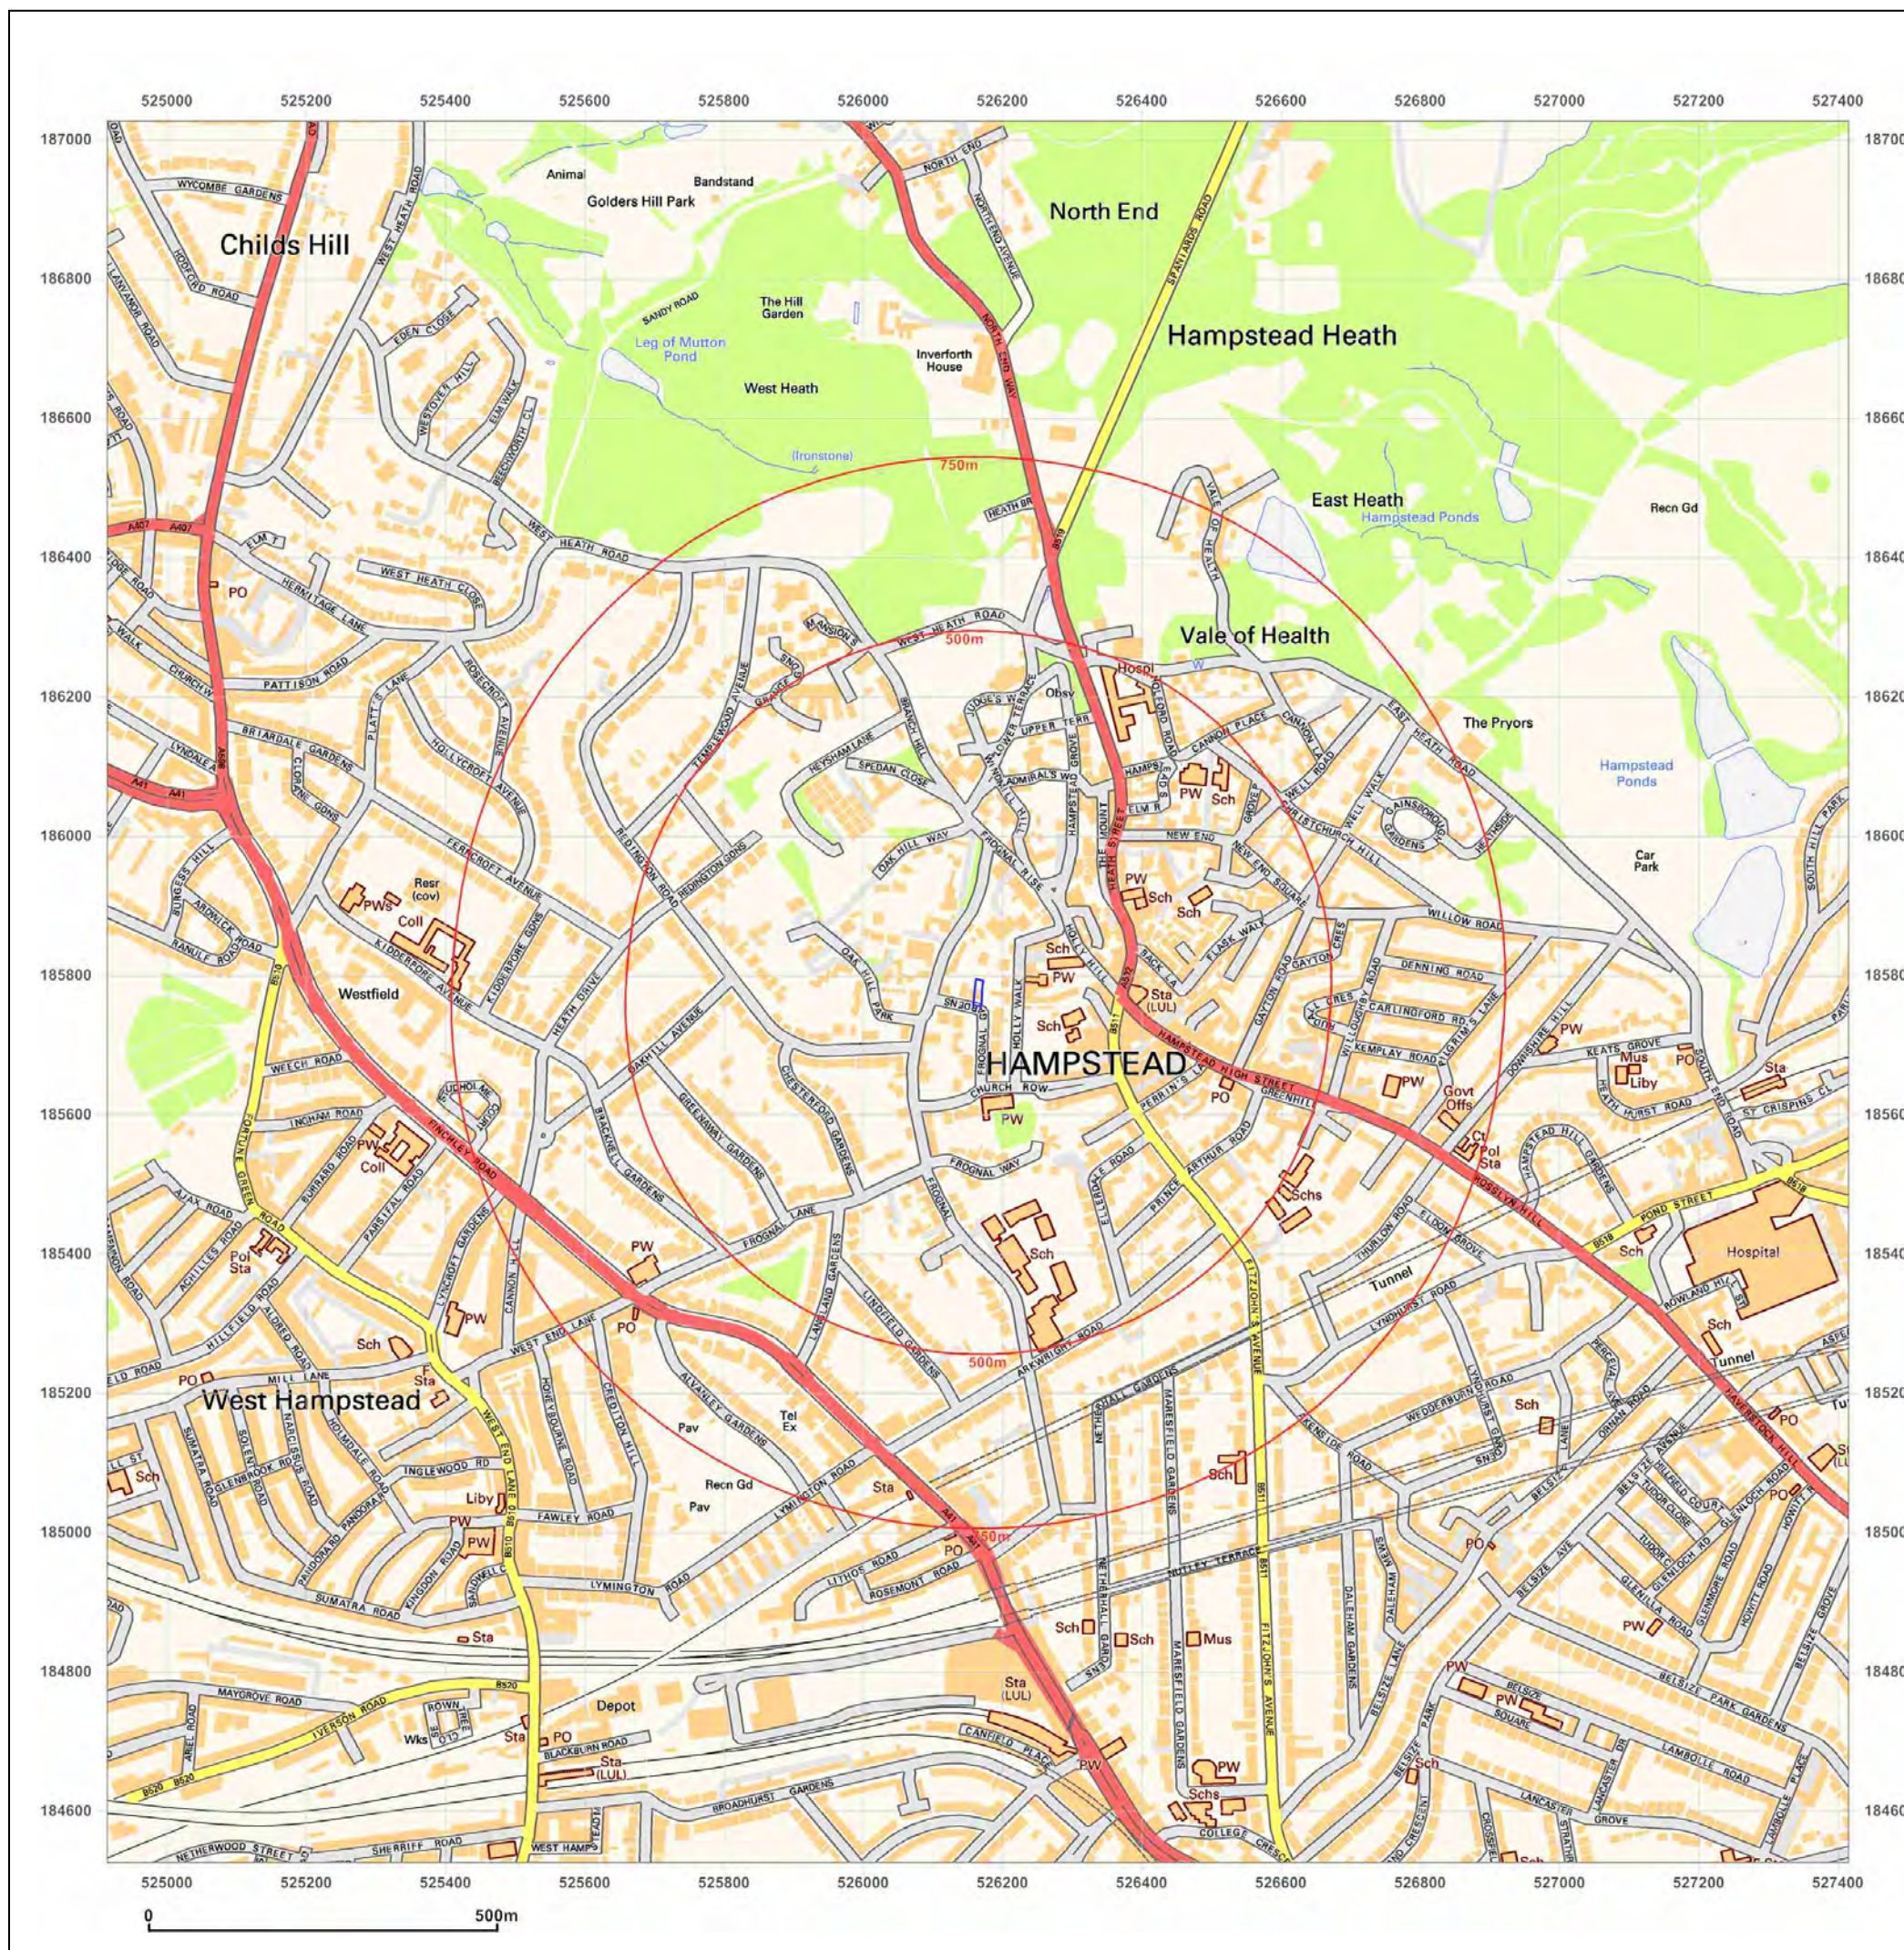

© Crown copyright and database rights 2018 Ordnance Survey 100035207

Production date: 24 July 2019

Map legend available at:
www.groundsure.com/sites/default/files/groundsure_legend.pdf

Site Details:

18A, FROGNAL GARDENS,
LONDON, NW3 6XA