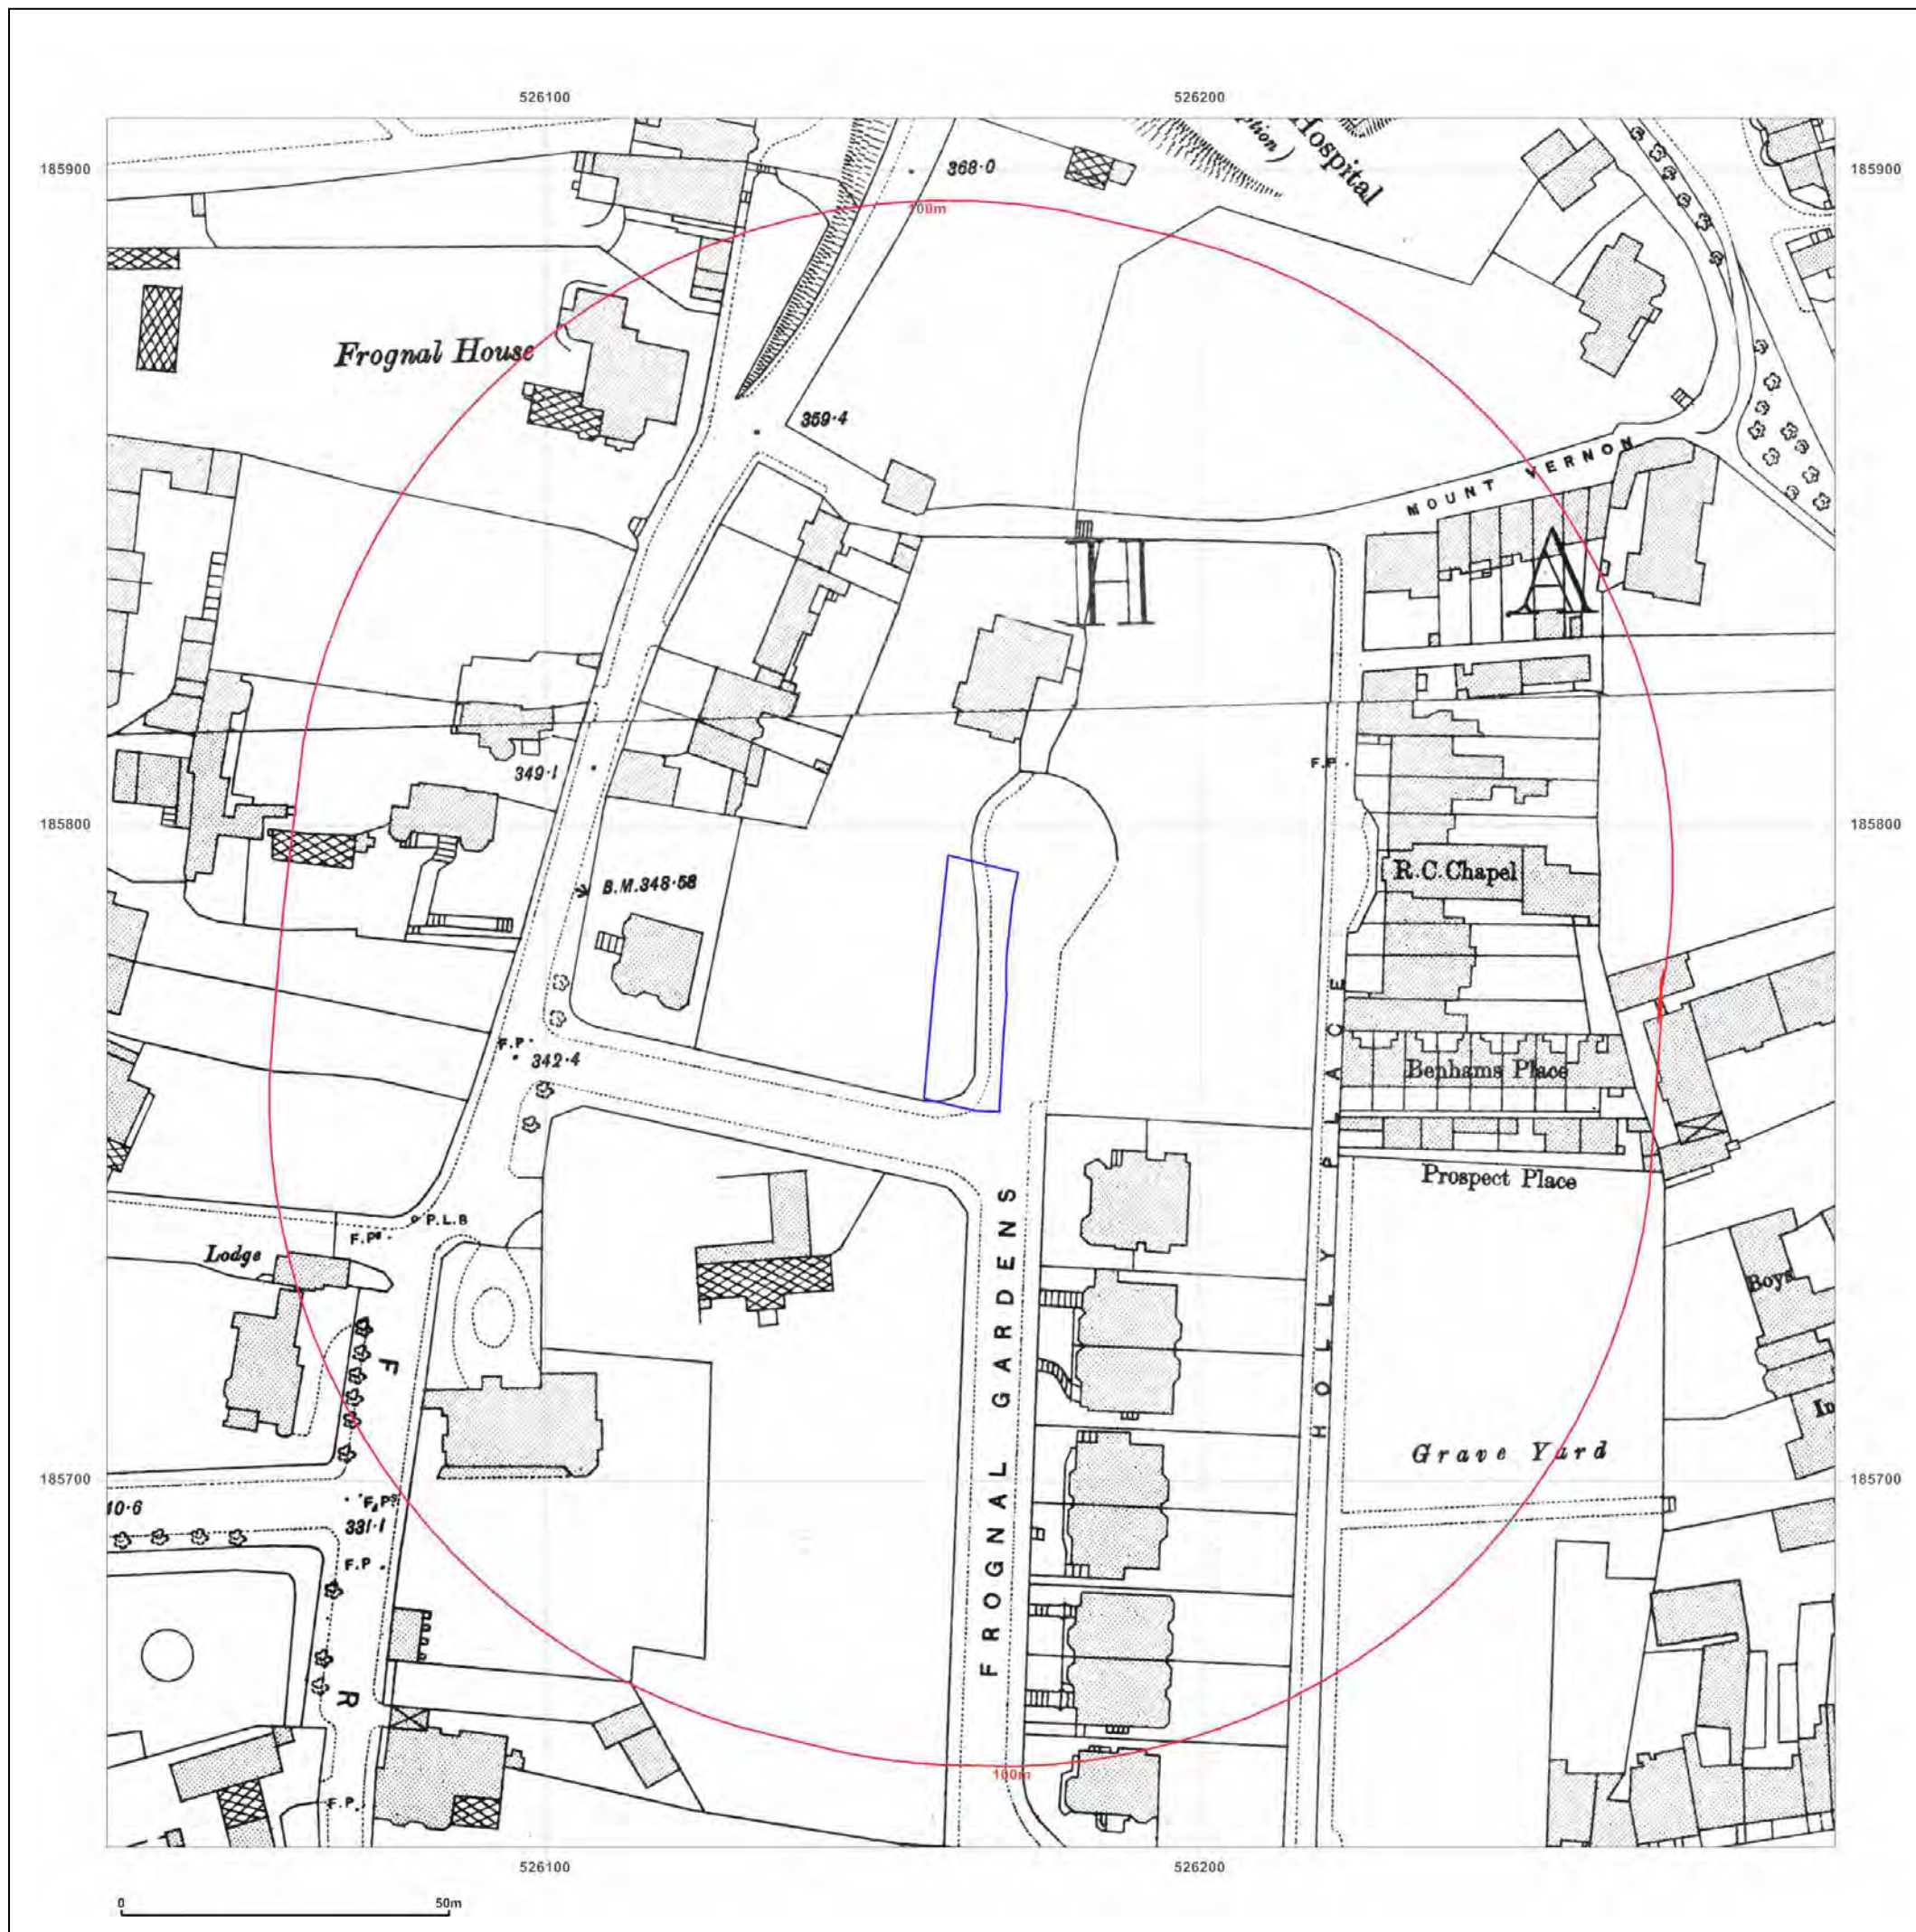

Produced by
Groundsure Insights
T: 08444 159000
E: info@groundsure.com
W: www.groundsure.com

© Crown copyright and database rights 2018 Ordnance Survey 100035207

Production date: 24 July 2019

Map legend available at:
www.groundsure.com/sites/default/files/groundsure_legend.pdf