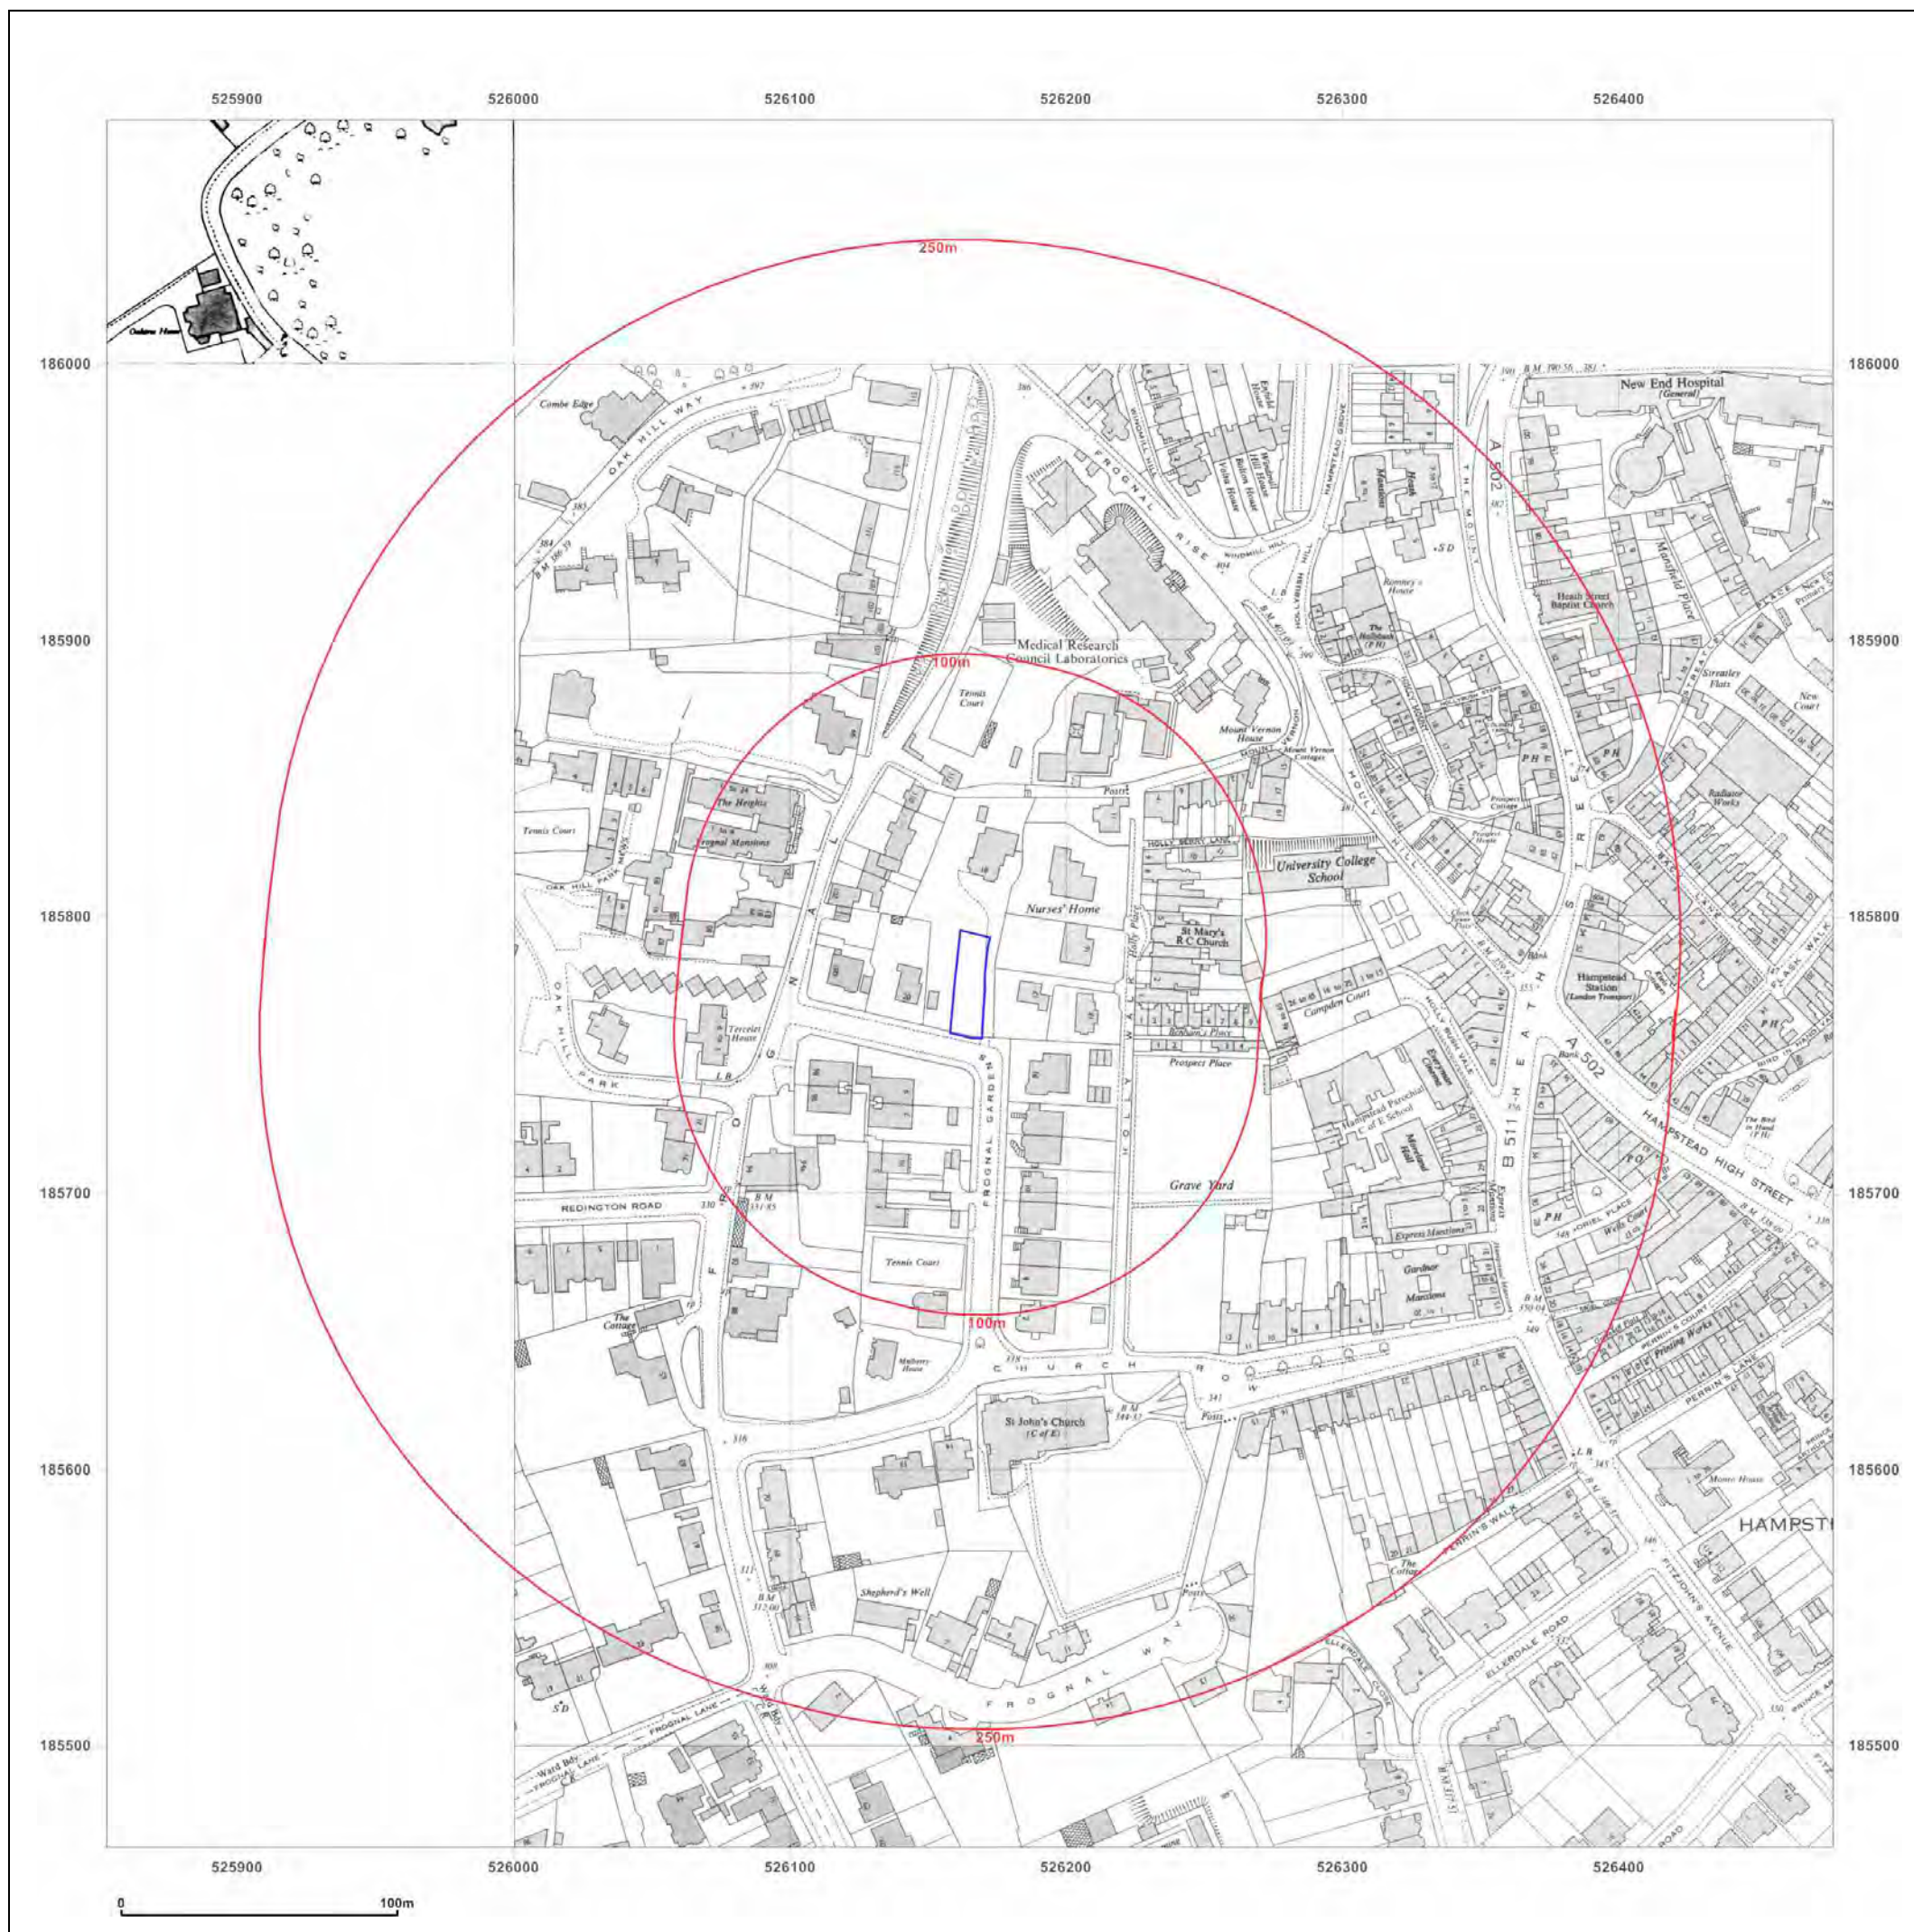

Site Details:

18A, FROGNAL GARDENS,
LONDON, NW3 6XA

Client Ref: 10402-BM
Report Ref: SCL-6195308
Grid Ref: 526165, 185776

Map Name: National Grid

Map date: 1965-1969

Scale: 1:2,500

Printed at: 1:2,500

Surveyed N/A
Revised N/A
Edition N/A
Copyright N/A
Levelled N/A

Surveyed 1965
Revised 1965
Edition N/A
Copyright 1970
Levelled 1954

Produced by
Groundsure Insights
T: 08444 159000
E: info@groundsure.com
W: www.groundsure.com

© Crown copyright and database rights 2018 Ordnance Survey 100035207

Production date: 24 July 2019

Map legend available at:
www.groundsure.com/sites/default/files/groundsure_legend.pdf