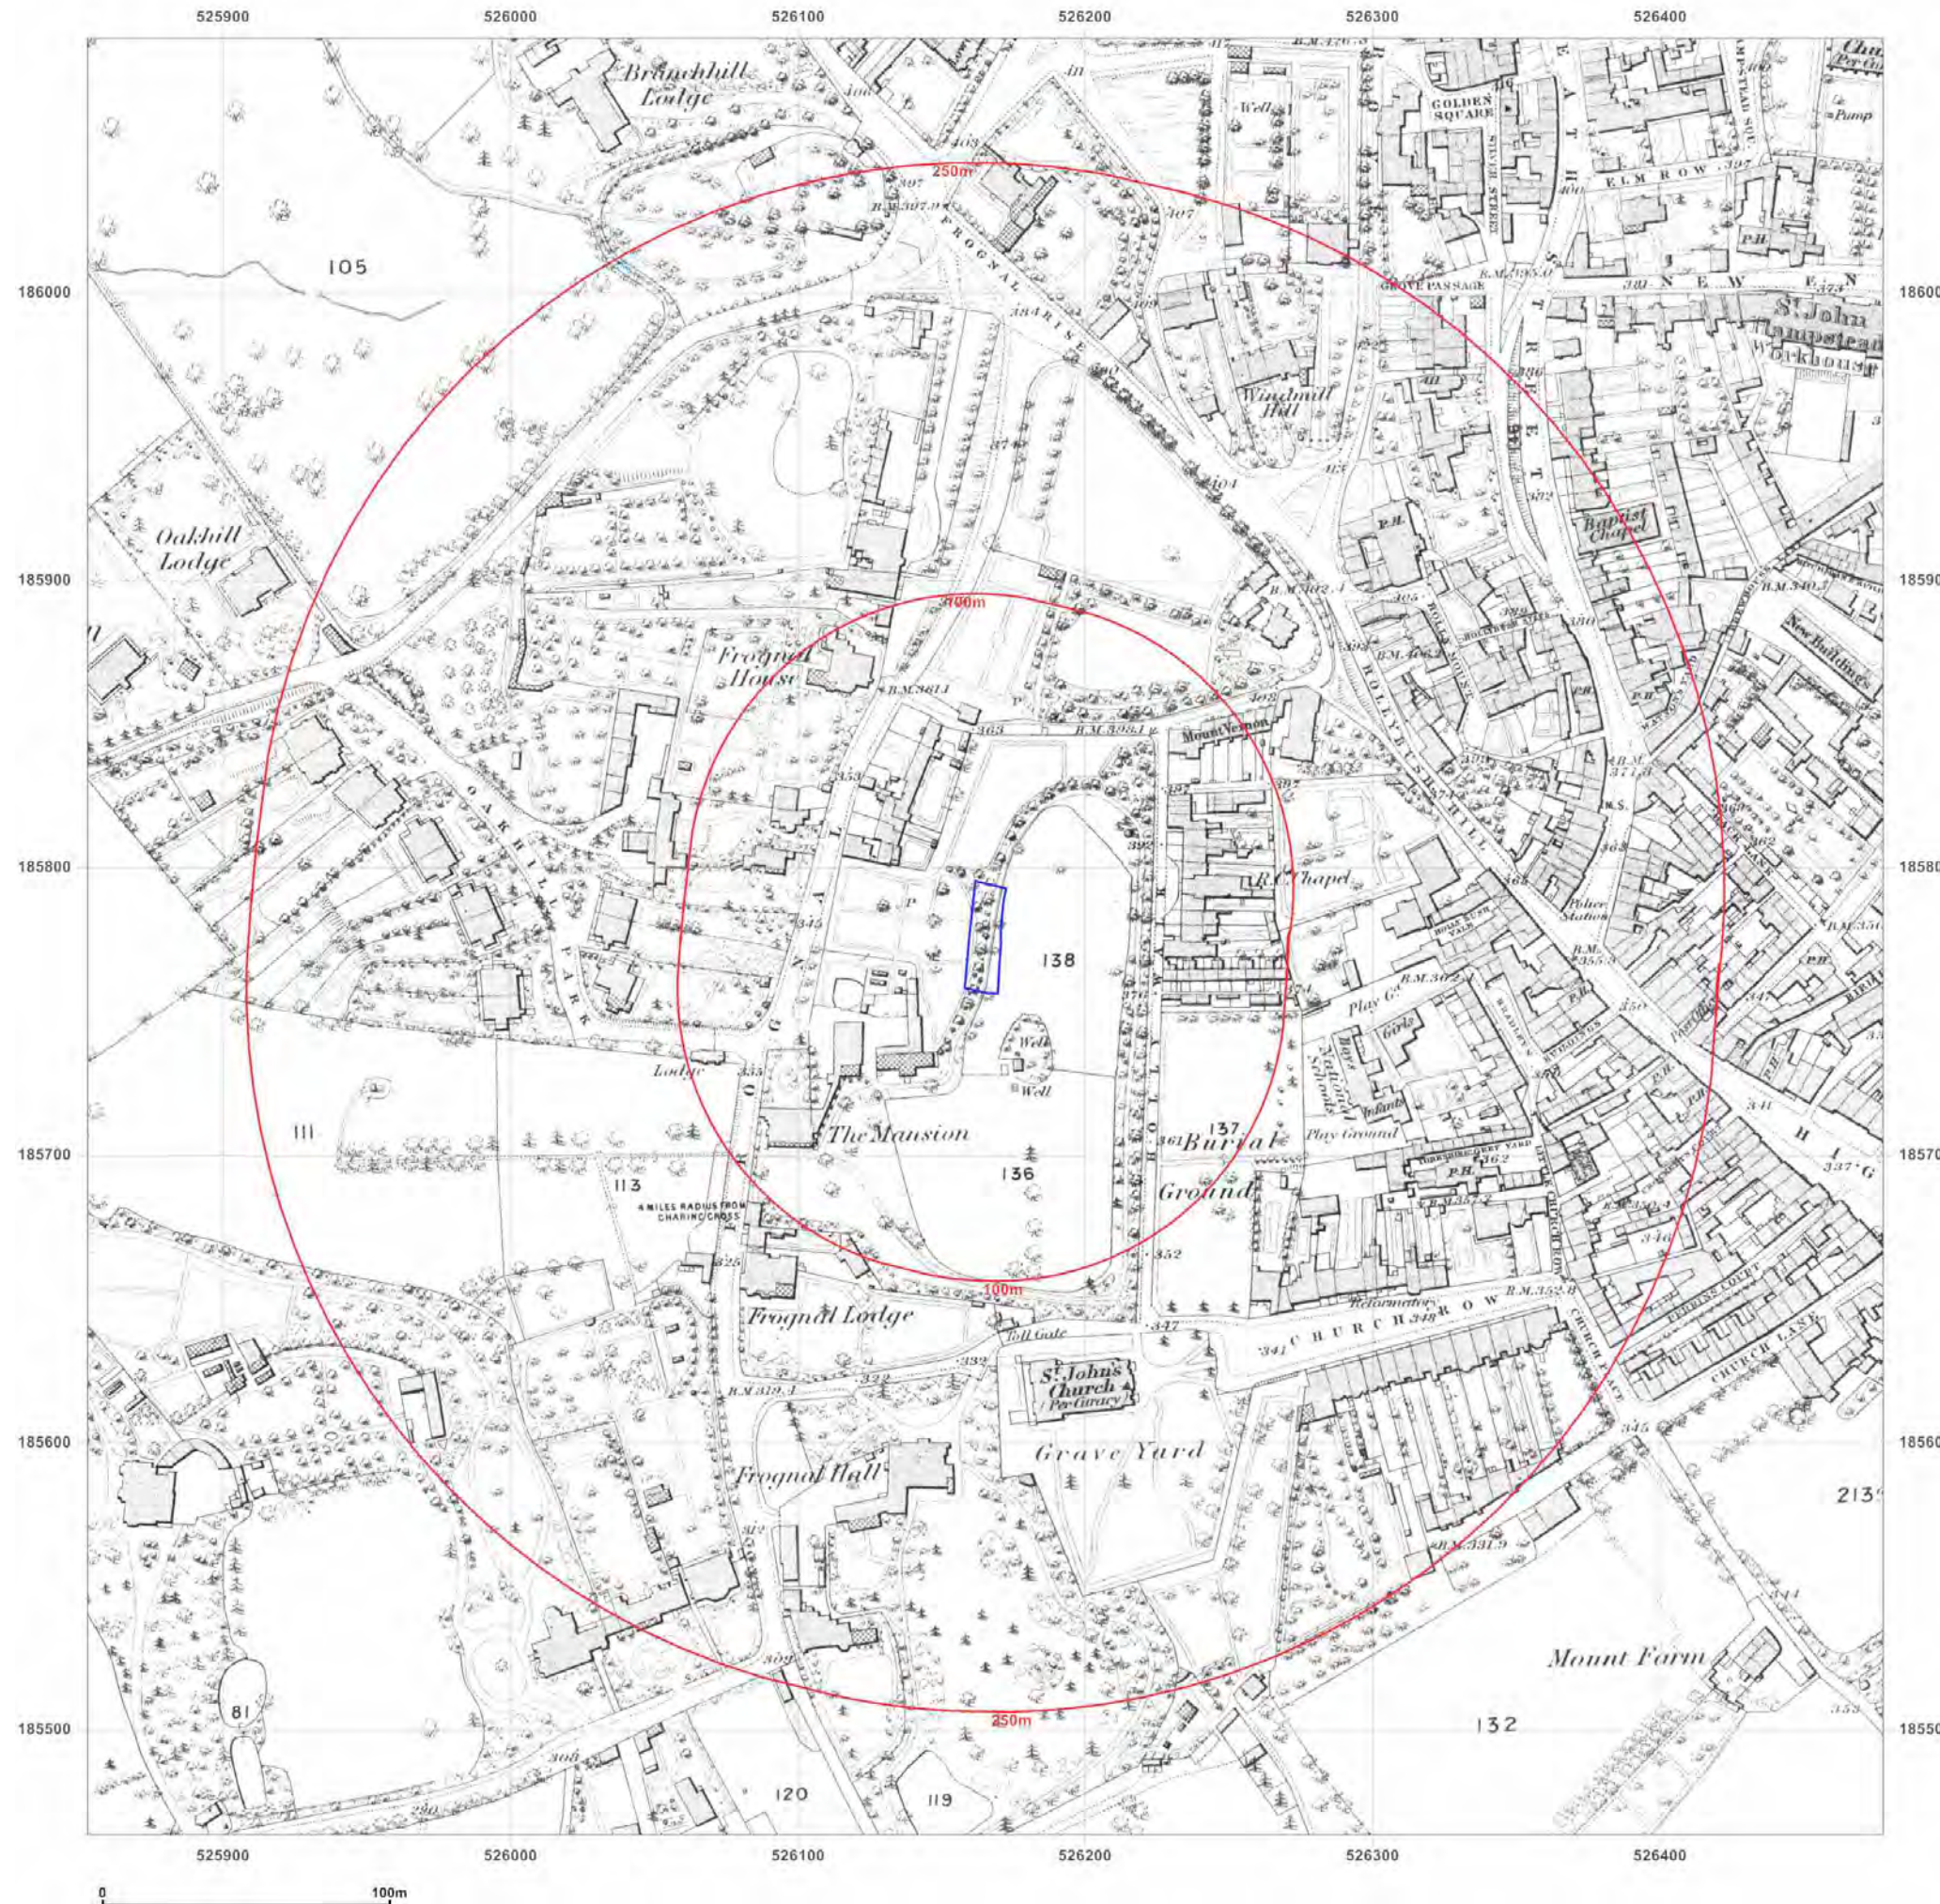

Site Details:

18A, FROGNAL GARDENS,
LONDON, NW3 6XA

Client Ref: 10402-BM
Report Ref: SCL-6195308
Grid Ref: 526165, 185776

Map Name: County Series

Map date: 1870

Scale: 1:2,500

Printed at: 1:2,500

Surveyed 1866
Revised N/A
Edition 1870
Copyright N/A
Levelled N/A

Map Name: 1056 Scale Town Plan

Map date: 1871

Scale: 1:1,056

Printed at: 1:1,056

Surveyed N/A
Revised N/A
Edition N/A
Copyright N/A
Levelled N/A

Surveyed 1868
Revised N/A
Edition 1871
Copyright N/A
Levelled N/A