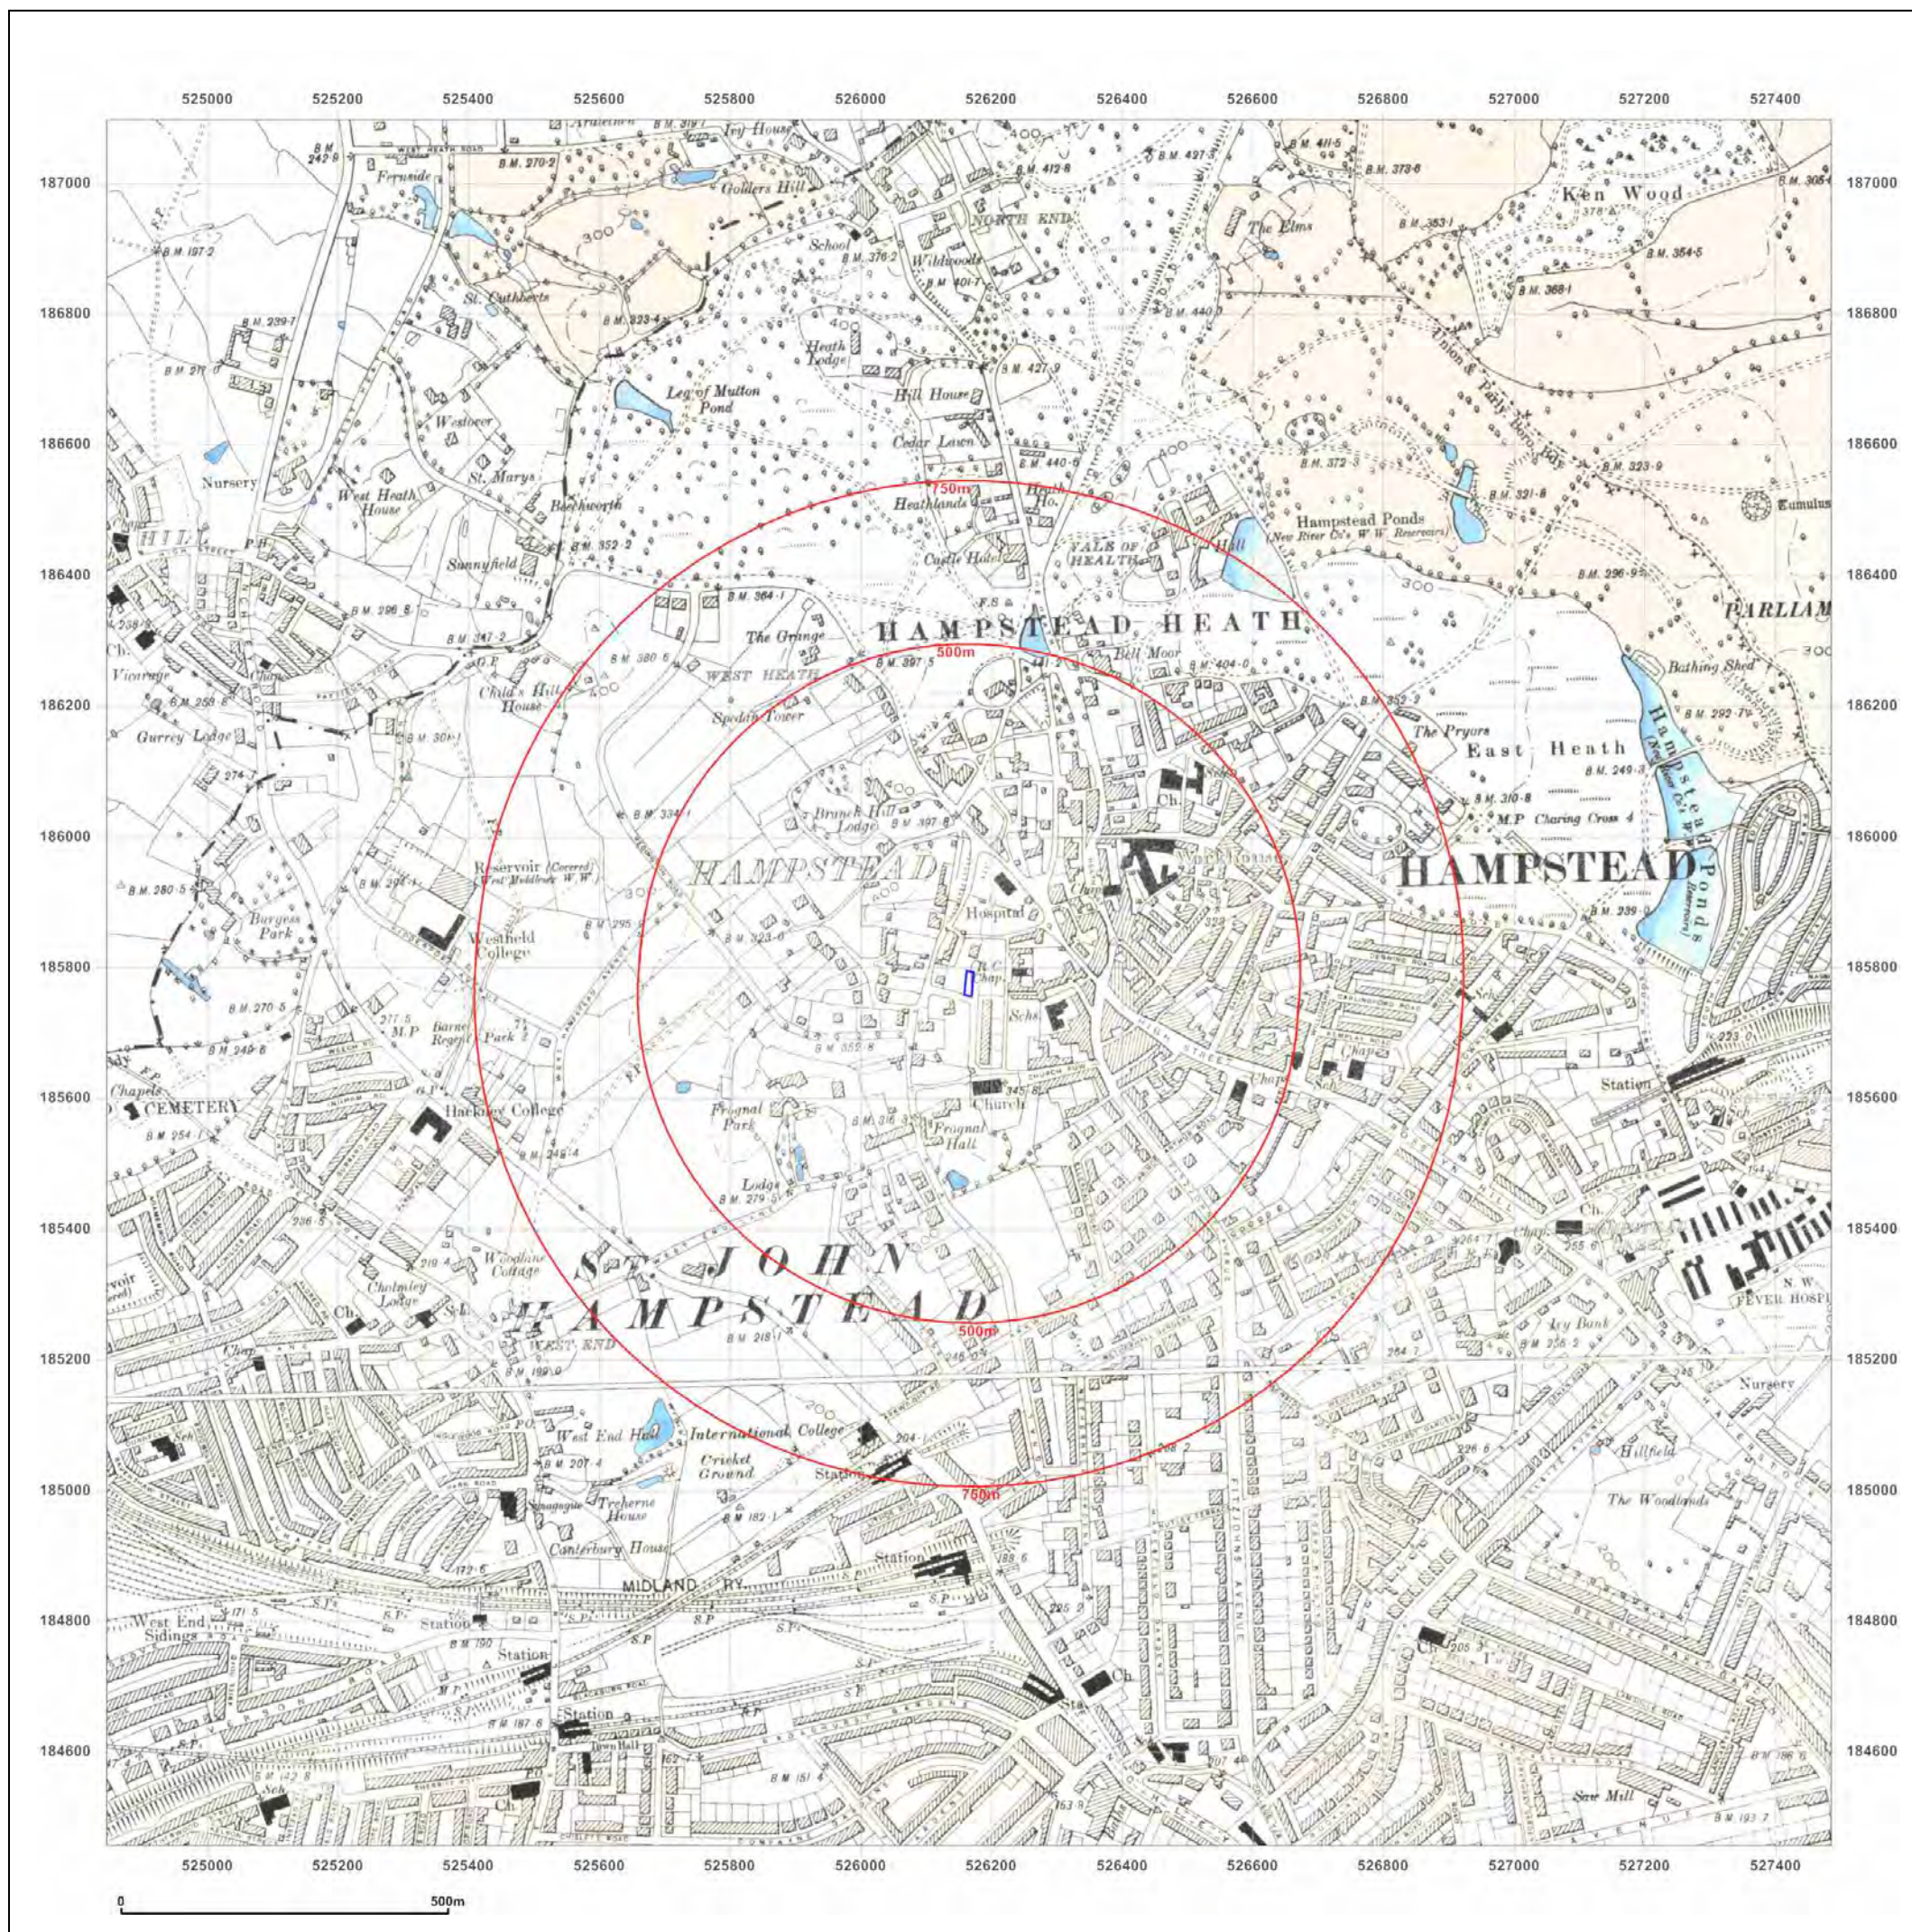

Site Details:

18A, FROGNAL GARDENS,
LONDON, NW3 6XA

Client Ref: 10402-BM
Report Ref: SCL-6195308
Grid Ref: 526165, 185776

Map Name: County Series

Map date: 1894

Scale: 1:10,560

Printed at: 1:10,560

Surveyed 1894
Revised 1894
Edition N/A
Copyright N/A
Levelled N/A

Surveyed 1894
Revised 1894
Edition N/A
Copyright N/A
Levelled N/A

Produced by
Groundsure Insights
T: 08444 159000
E: info@groundsure.com
W: www.groundsure.com

© Crown copyright and database rights 2018 Ordnance Survey 100035207

Production date: 24 July 2019

Map legend available at:
www.groundsure.com/sites/default/files/groundsure_legend.pdf