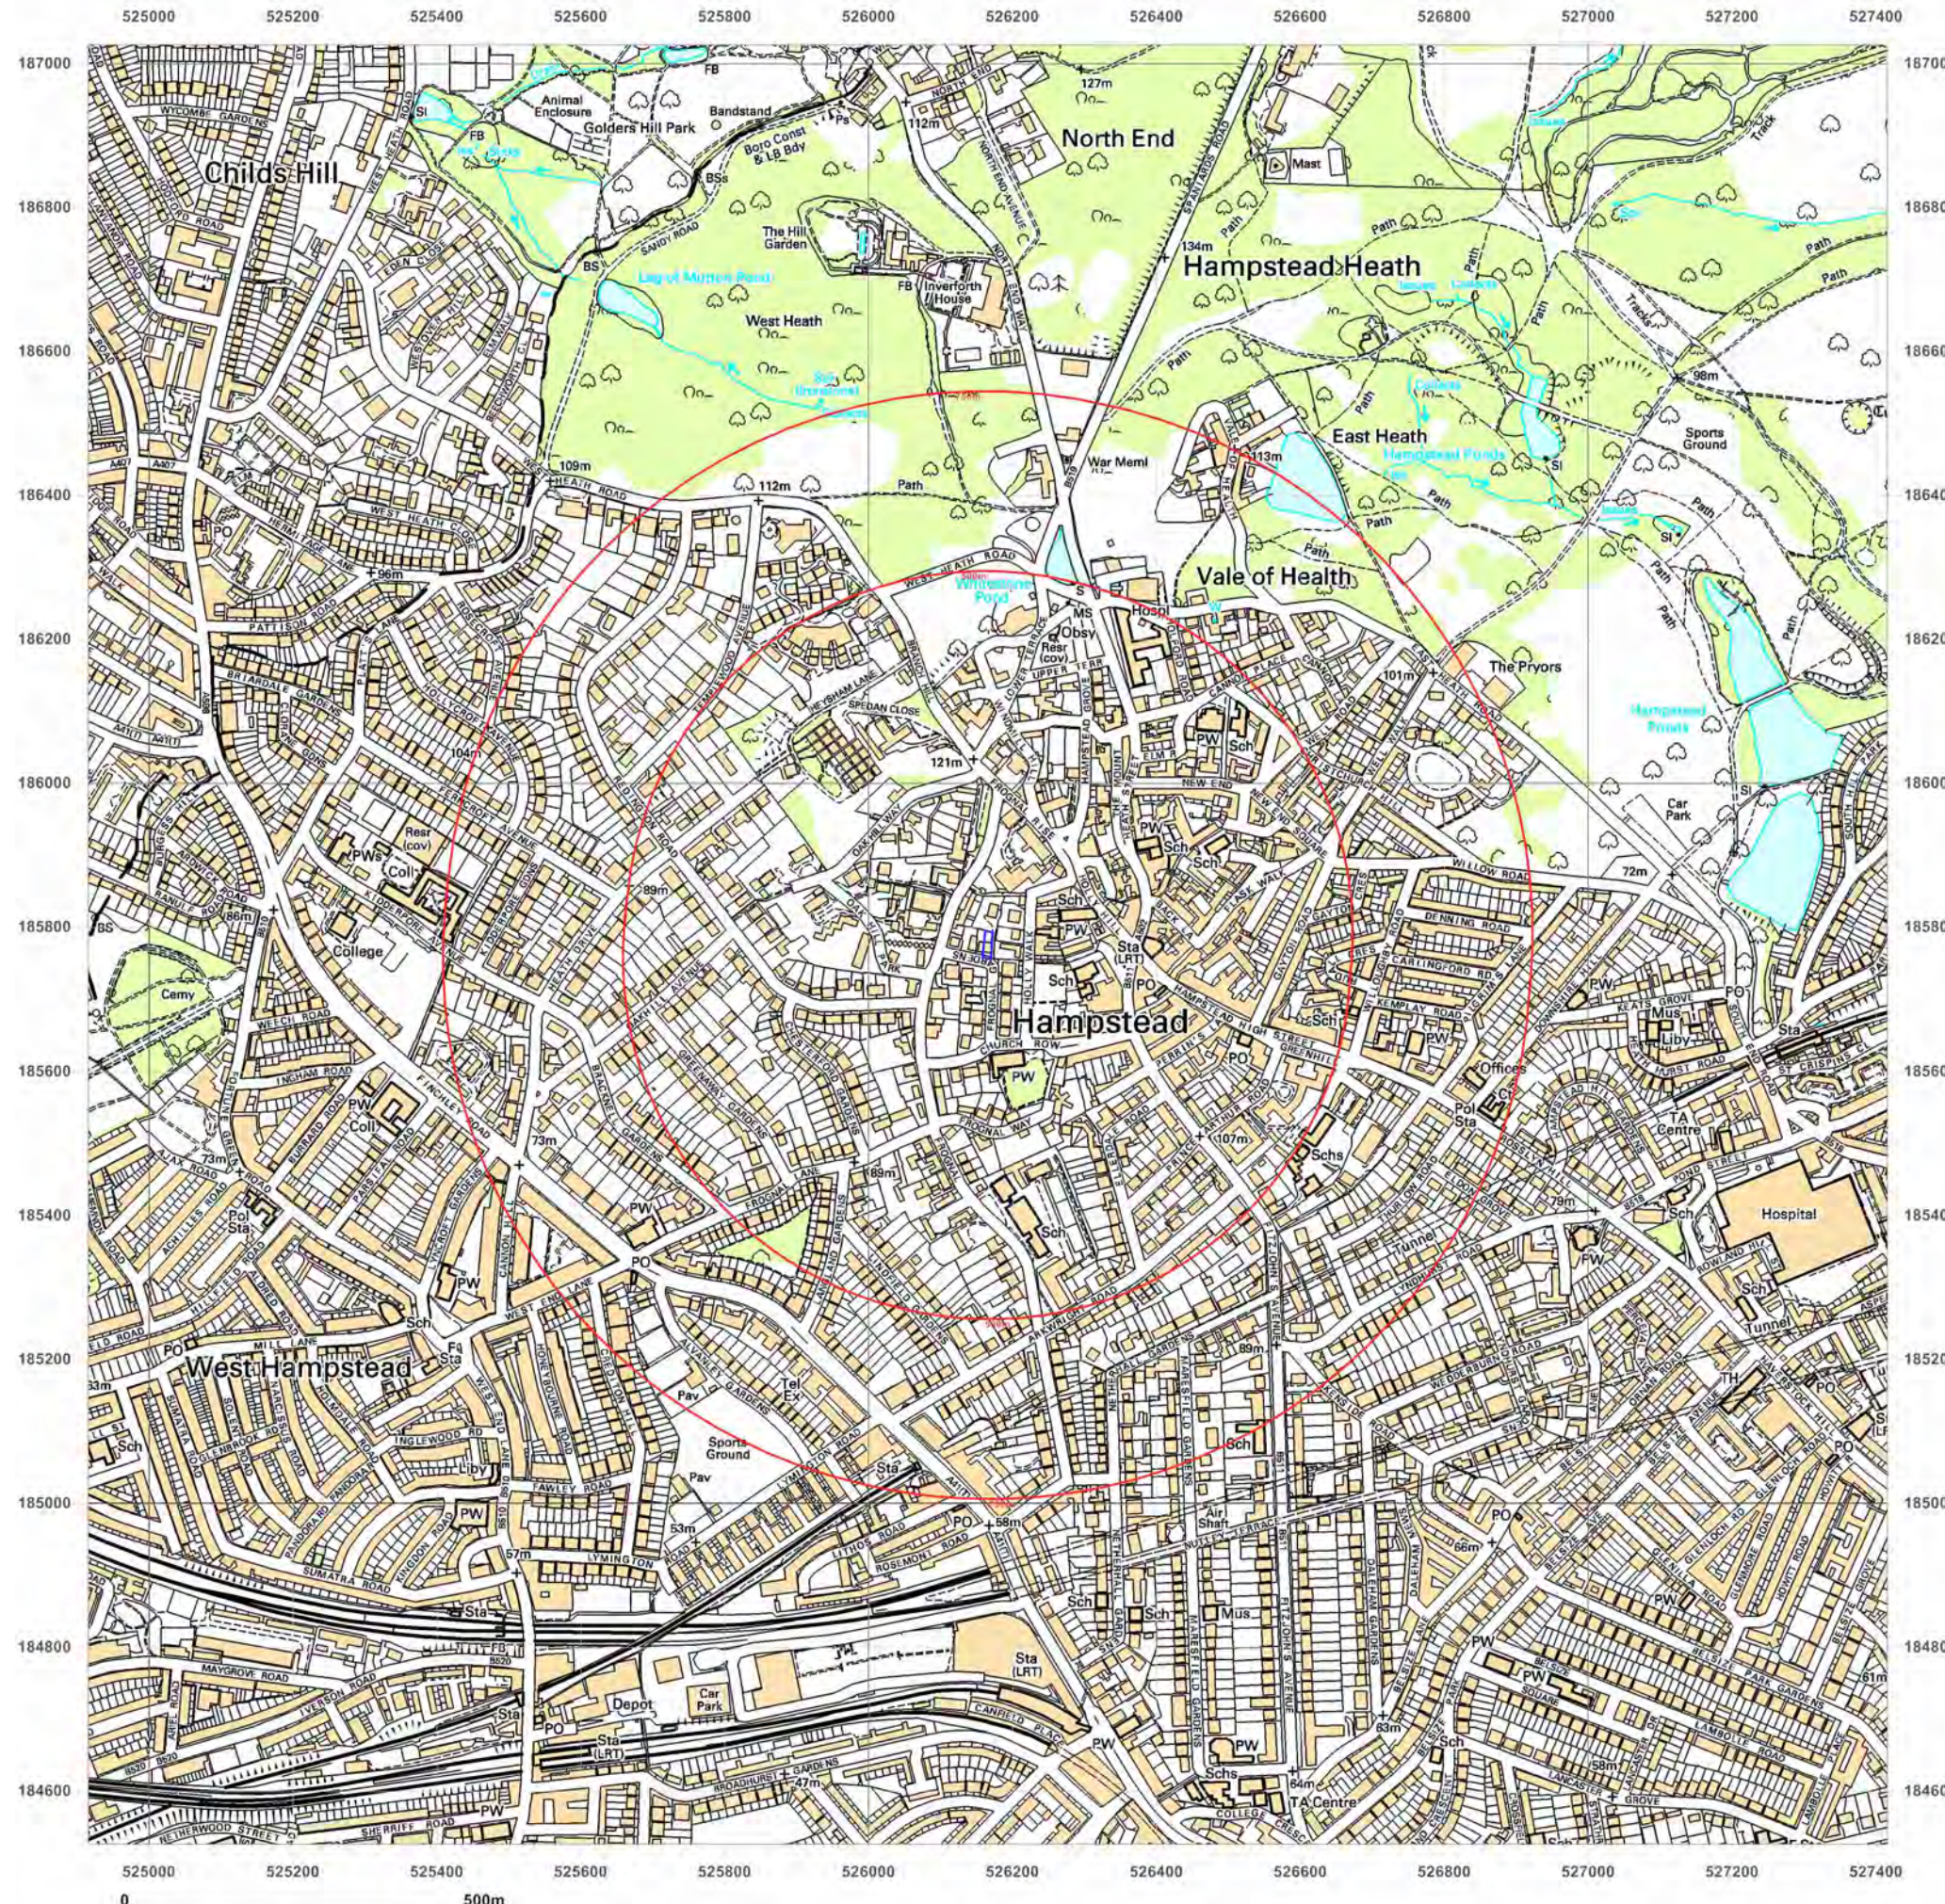

Site Details:

18A, FROGNAL GARDENS,
LONDON, NW3 6XA

Client Ref: 10402-BM
Report Ref: SCL-6195308
Grid Ref: 526165, 185776

Map Name: 1:10,000 Raster

Map date: 2002

Scale: 1:10,000

Printed at: 1:10,000

Produced by
Groundsure Insights
T: 08444 159000
E: info@groundsure.com
W: www.groundsure.com

© Crown copyright and database rights 2018 Ordnance Survey 100035207

Production date: 24 July 2019

Map legend available at:
www.groundsure.com/sites/default/files/groundsure_legend.pdf