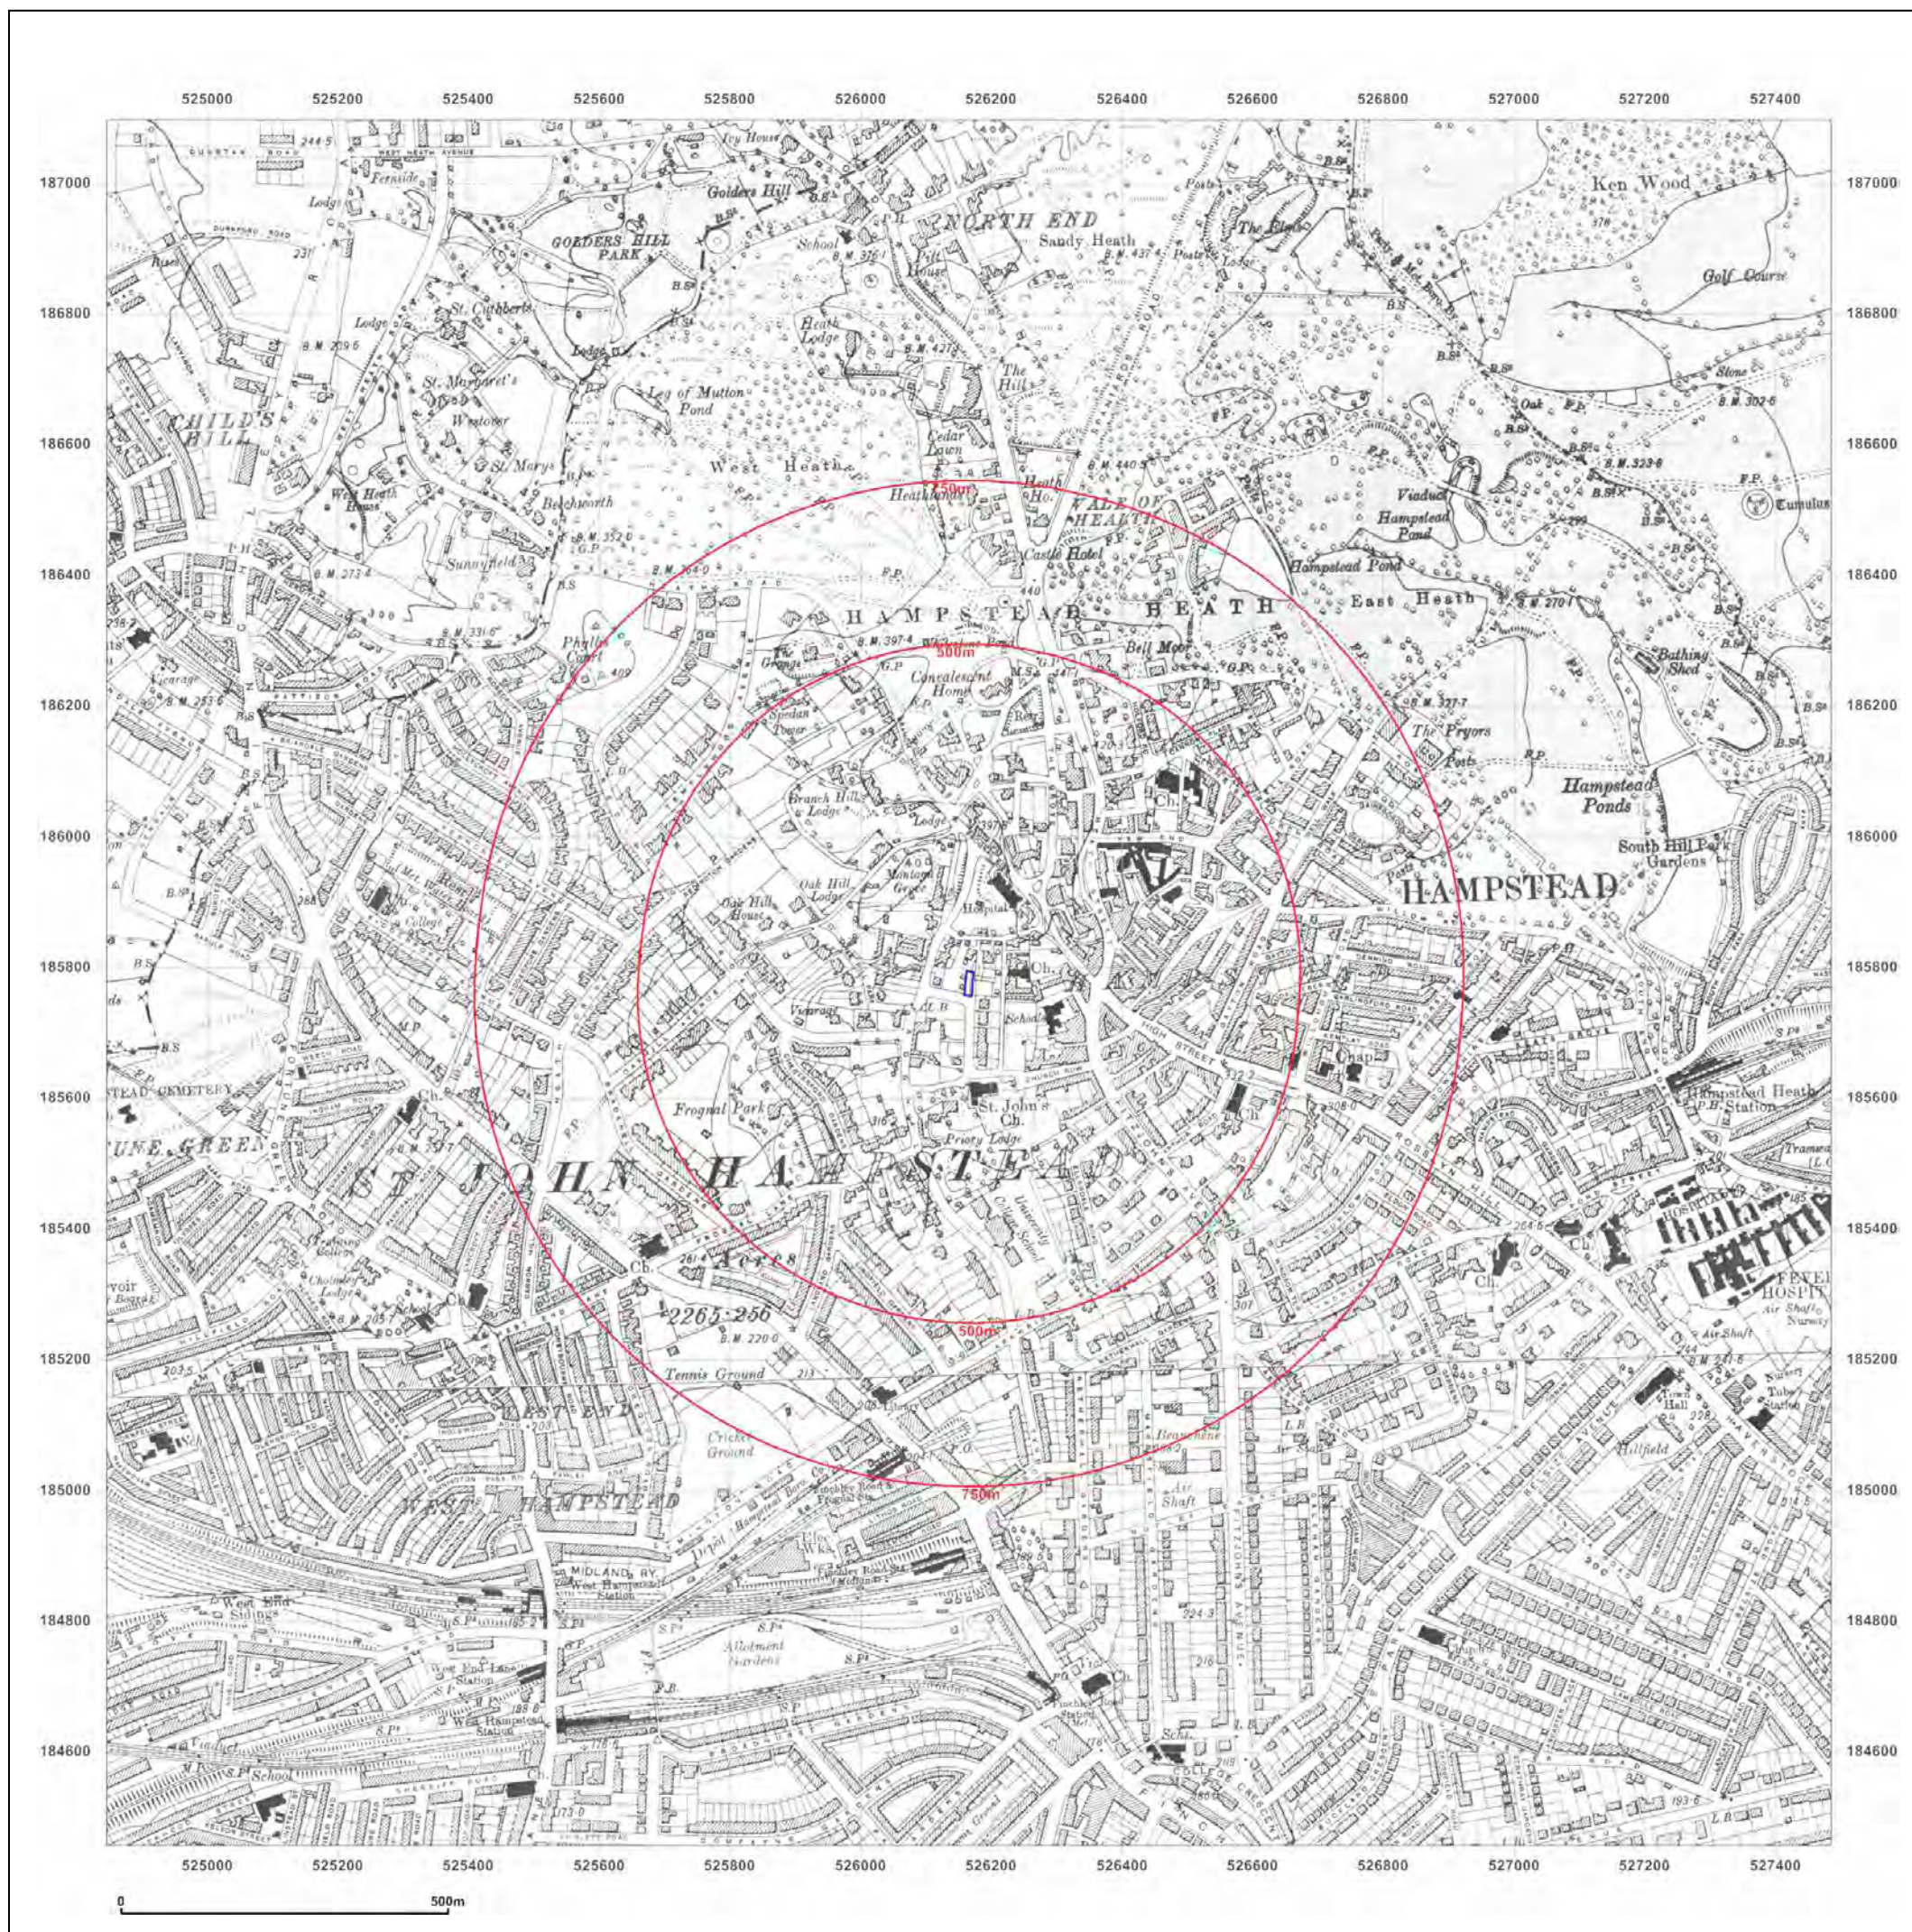

Site Details:

18A, FROGNAL GARDENS,
LONDON, NW3 6XA

Client Ref: 10402-BM
Report Ref: SCL-6195308
Grid Ref: 526165, 185776

Map Name: County Series

Map date: 1920

Scale: 1:10,560

Printed at: 1:10,560

Surveyed 1865
Revised 1920
Edition N/A
Copyright N/A
Levelled N/A

Surveyed 1865
Revised 1920
Edition N/A
Copyright N/A
Levelled N/A

Produced by
Groundsure Insights
T: 08444 159000
E: info@groundsure.com
W: www.groundsure.com