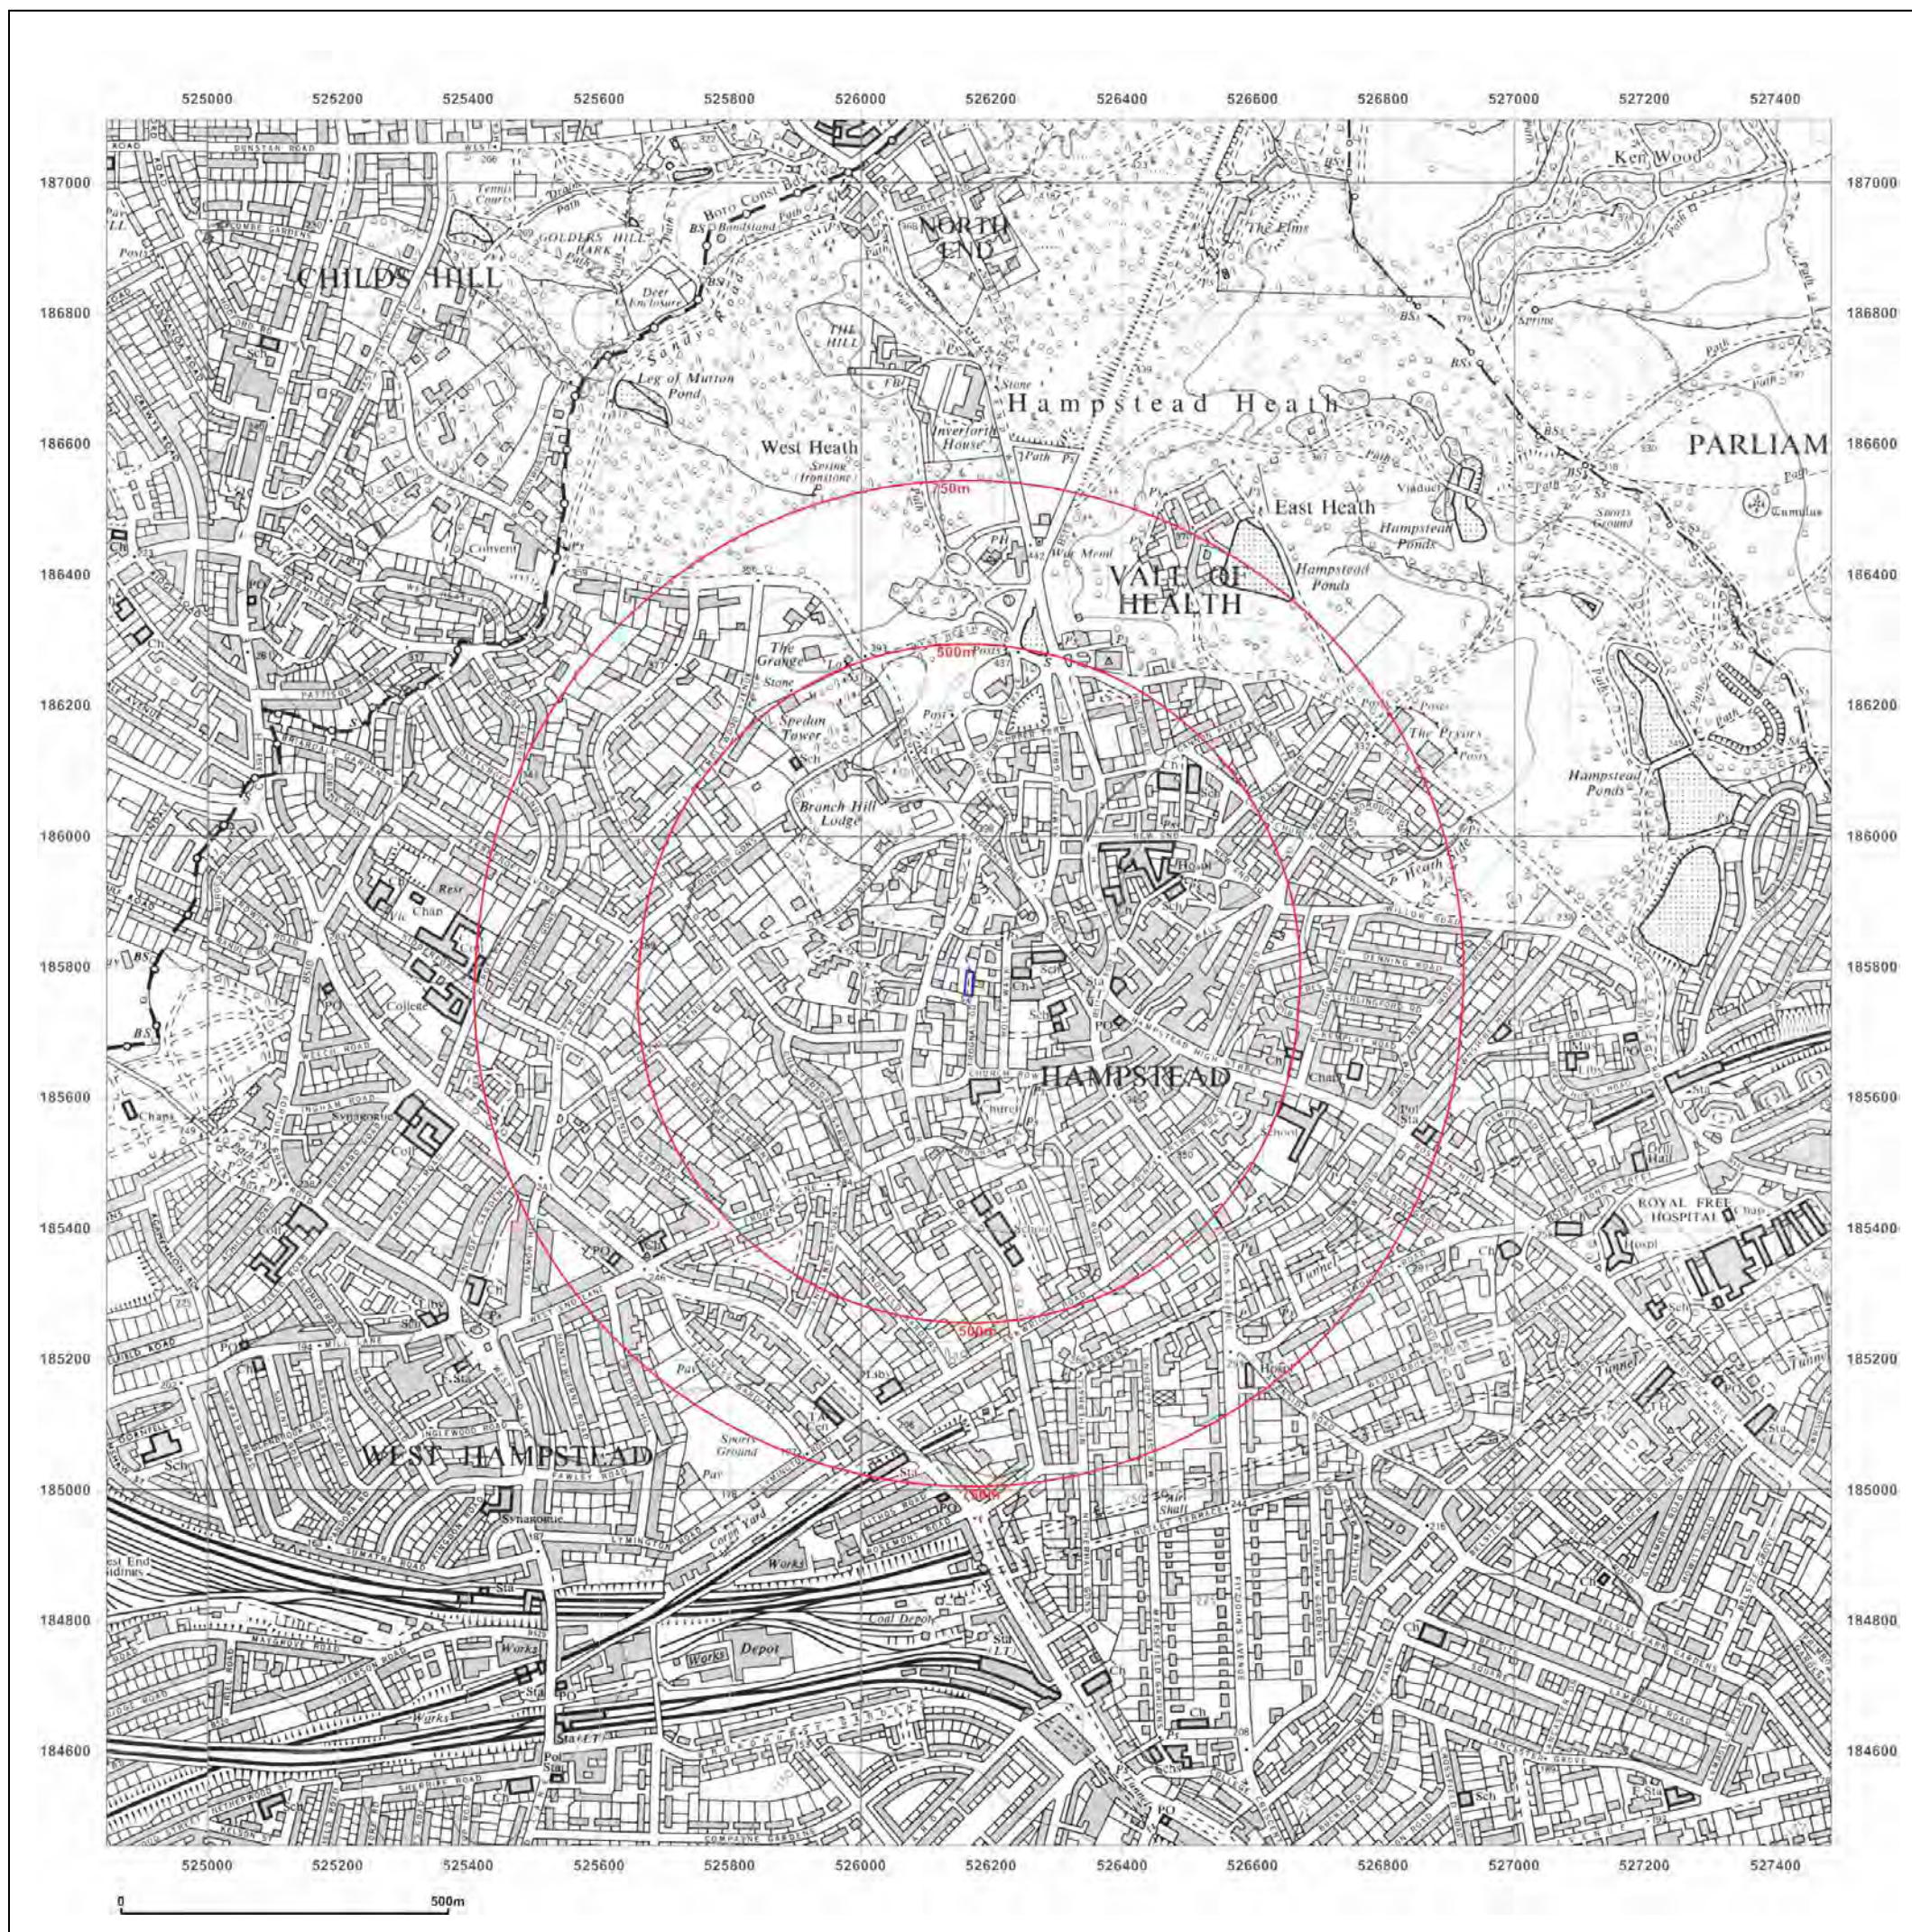

Site Details:

18A, FROGNAL GARDENS,
LONDON, NW3 6XA

Client Ref: 10402-BM
Report Ref: SCL-6195308
Grid Ref: 526165, 185776

Map Name: Provisional

Map date: 1965-1968

Scale: 1:10,560

Printed at: 1:10,560

Surveyed 1966
Revised 1966
Edition N/A
Copyright N/A
Levelled N/A

Surveyed 1965
Revised 1965
Edition N/A
Copyright N/A
Levelled N/A

Surveyed 1965
Revised 1965
Edition N/A
Copyright 1967
Levelled N/A

Surveyed 1968
Revised 1968
Edition N/A
Copyright N/A
Levelled N/A

Produced by
Groundsure Insights
T: 08444 159000
E: info@groundsure.com
W: www.groundsure.com

© Crown copyright and database rights 2018 Ordnance Survey 100035207

Production date: 24 July 2019

Map legend available at:
www.groundsure.com/sites/default/files/groundsure_legend.pdf