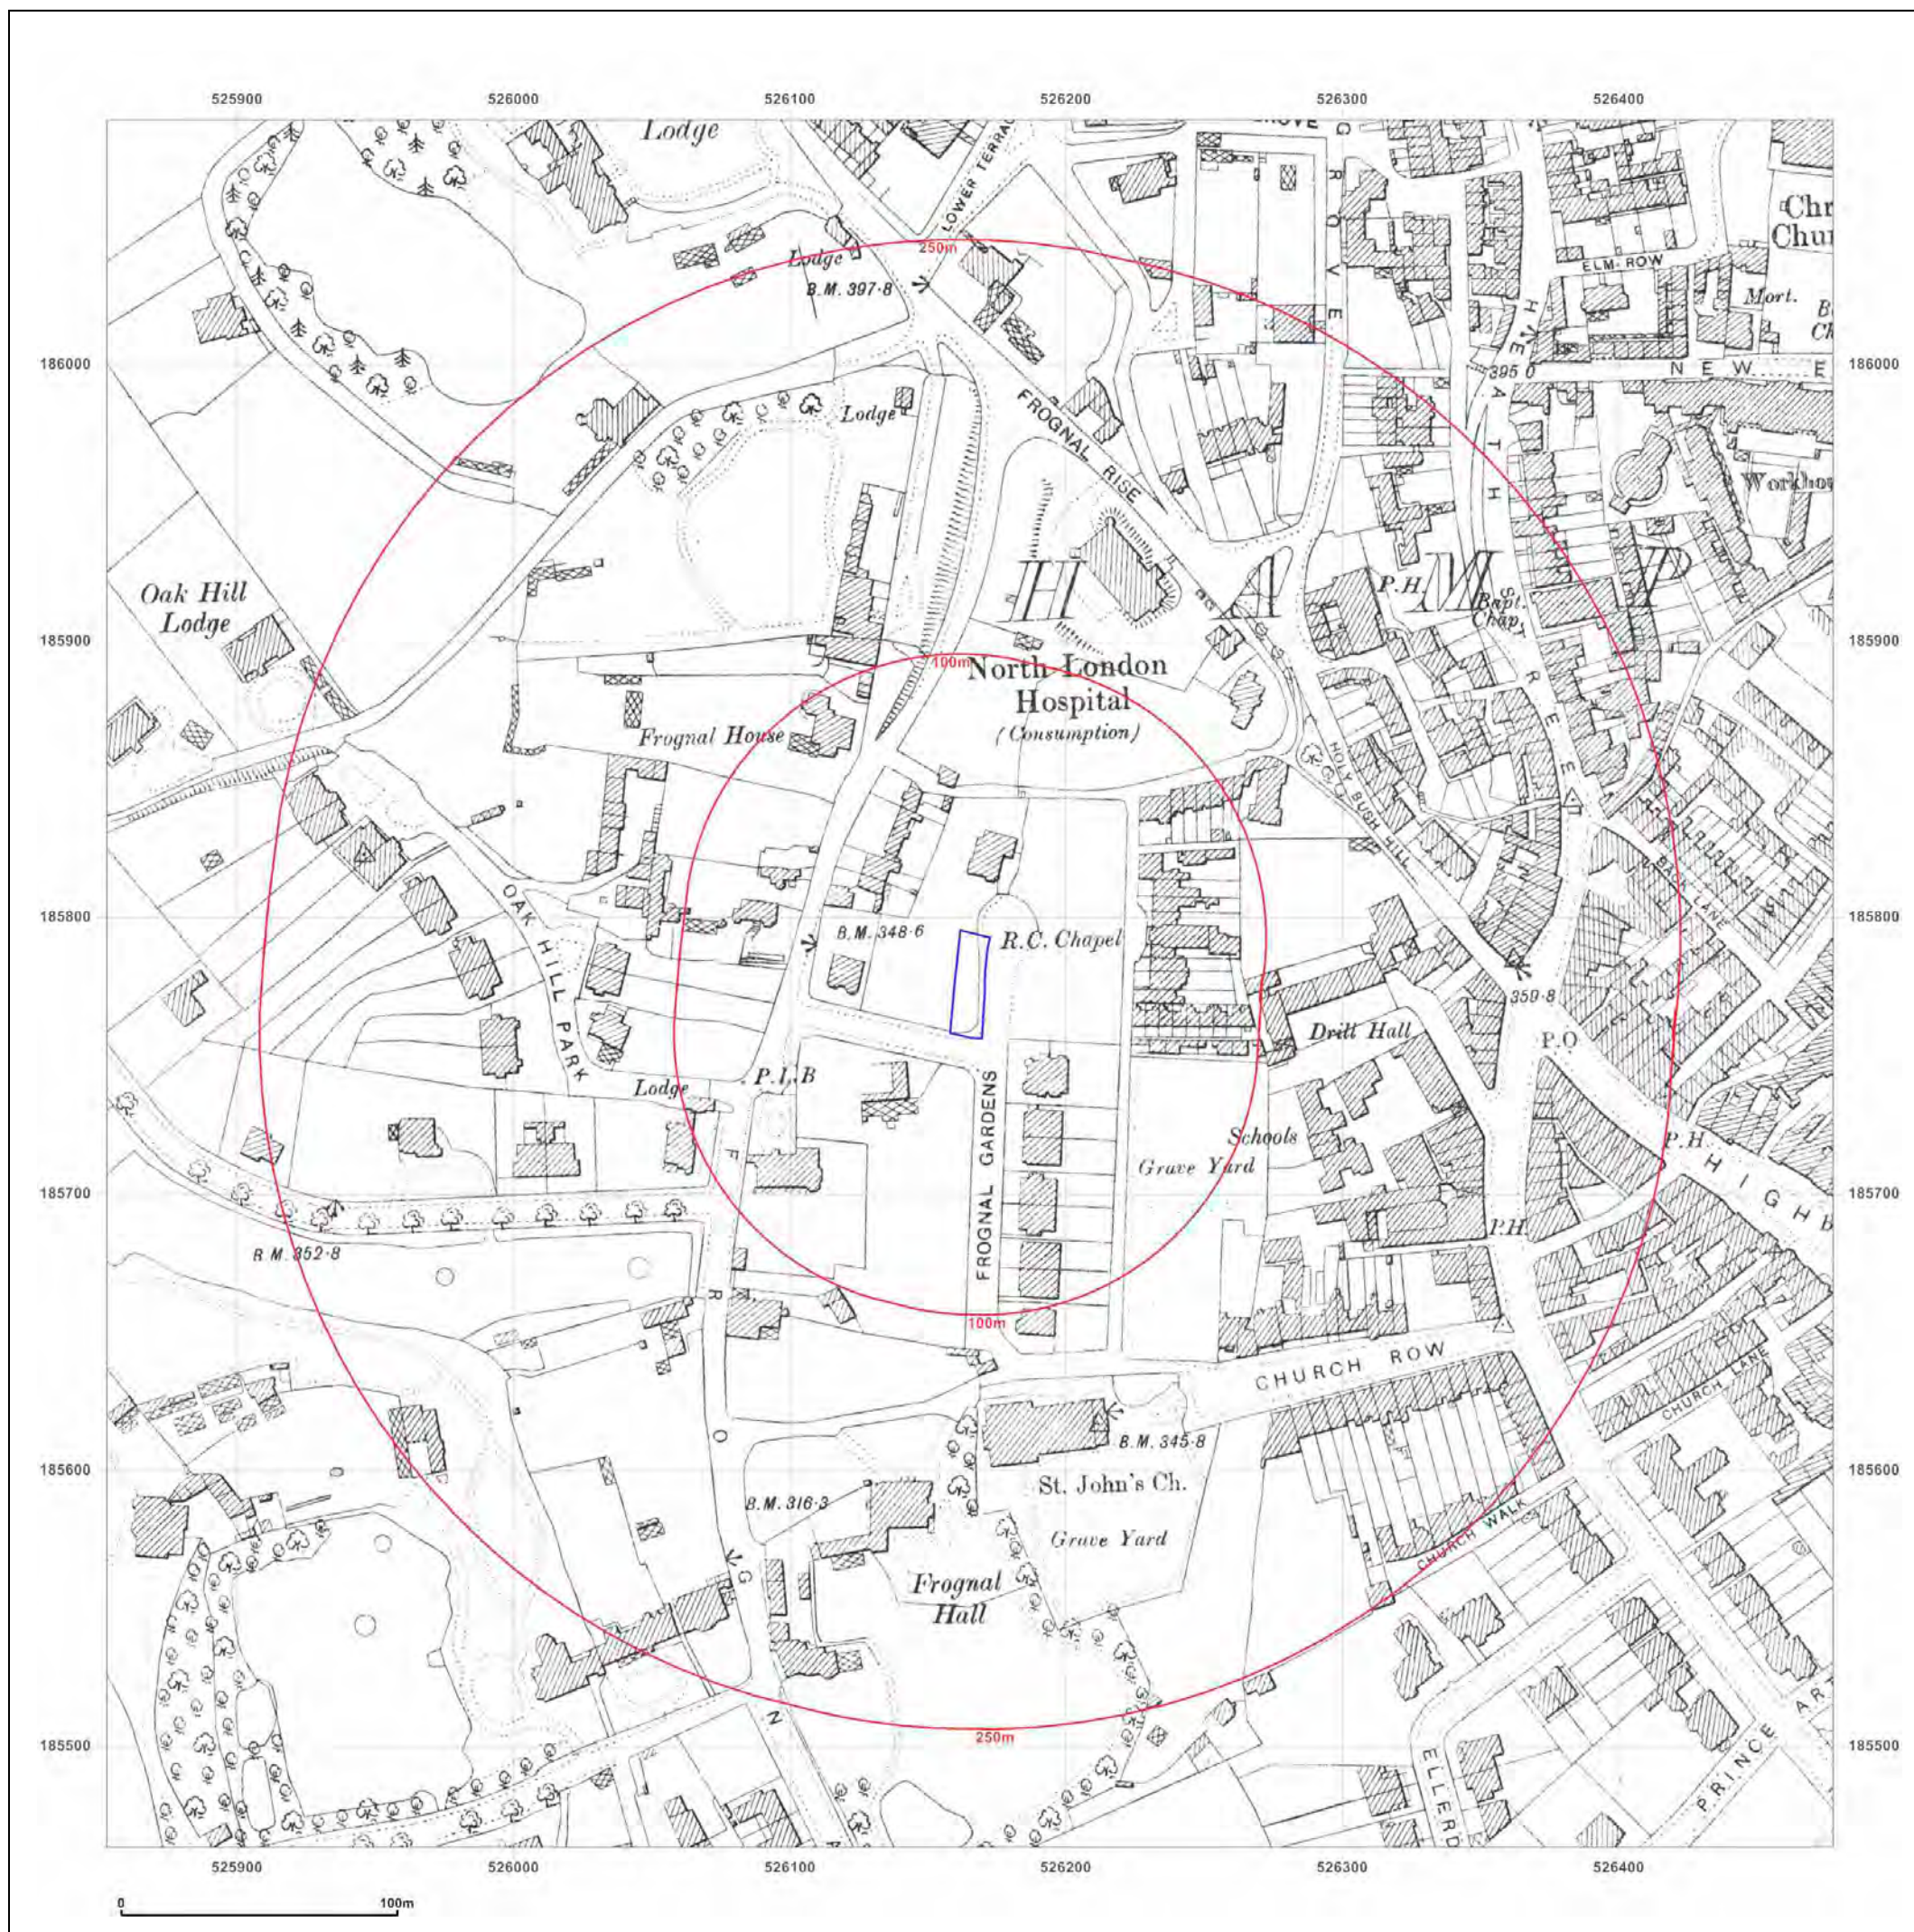

Site Details:

18A, FROGNAL GARDENS,
LONDON, NW3 6XA

Client Ref: 10402-BM
Report Ref: SCL-6195308
Grid Ref: 526165, 185776

Map Name: County Series

Map date: 1896

Scale: 1:2,500

Printed at: 1:2,500

Surveyed 1896
Revised 1896
Edition N/A
Copyright N/A
Levelled N/A

Produced by
Groundsure Insights
T: 08444 159000
E: info@groundsure.com
W: www.groundsure.com

© Crown copyright and database rights 2018 Ordnance Survey 100035207

Production date: 24 July 2019

Map legend available at:
www.groundsure.com/sites/default/files/groundsure_legend.pdf