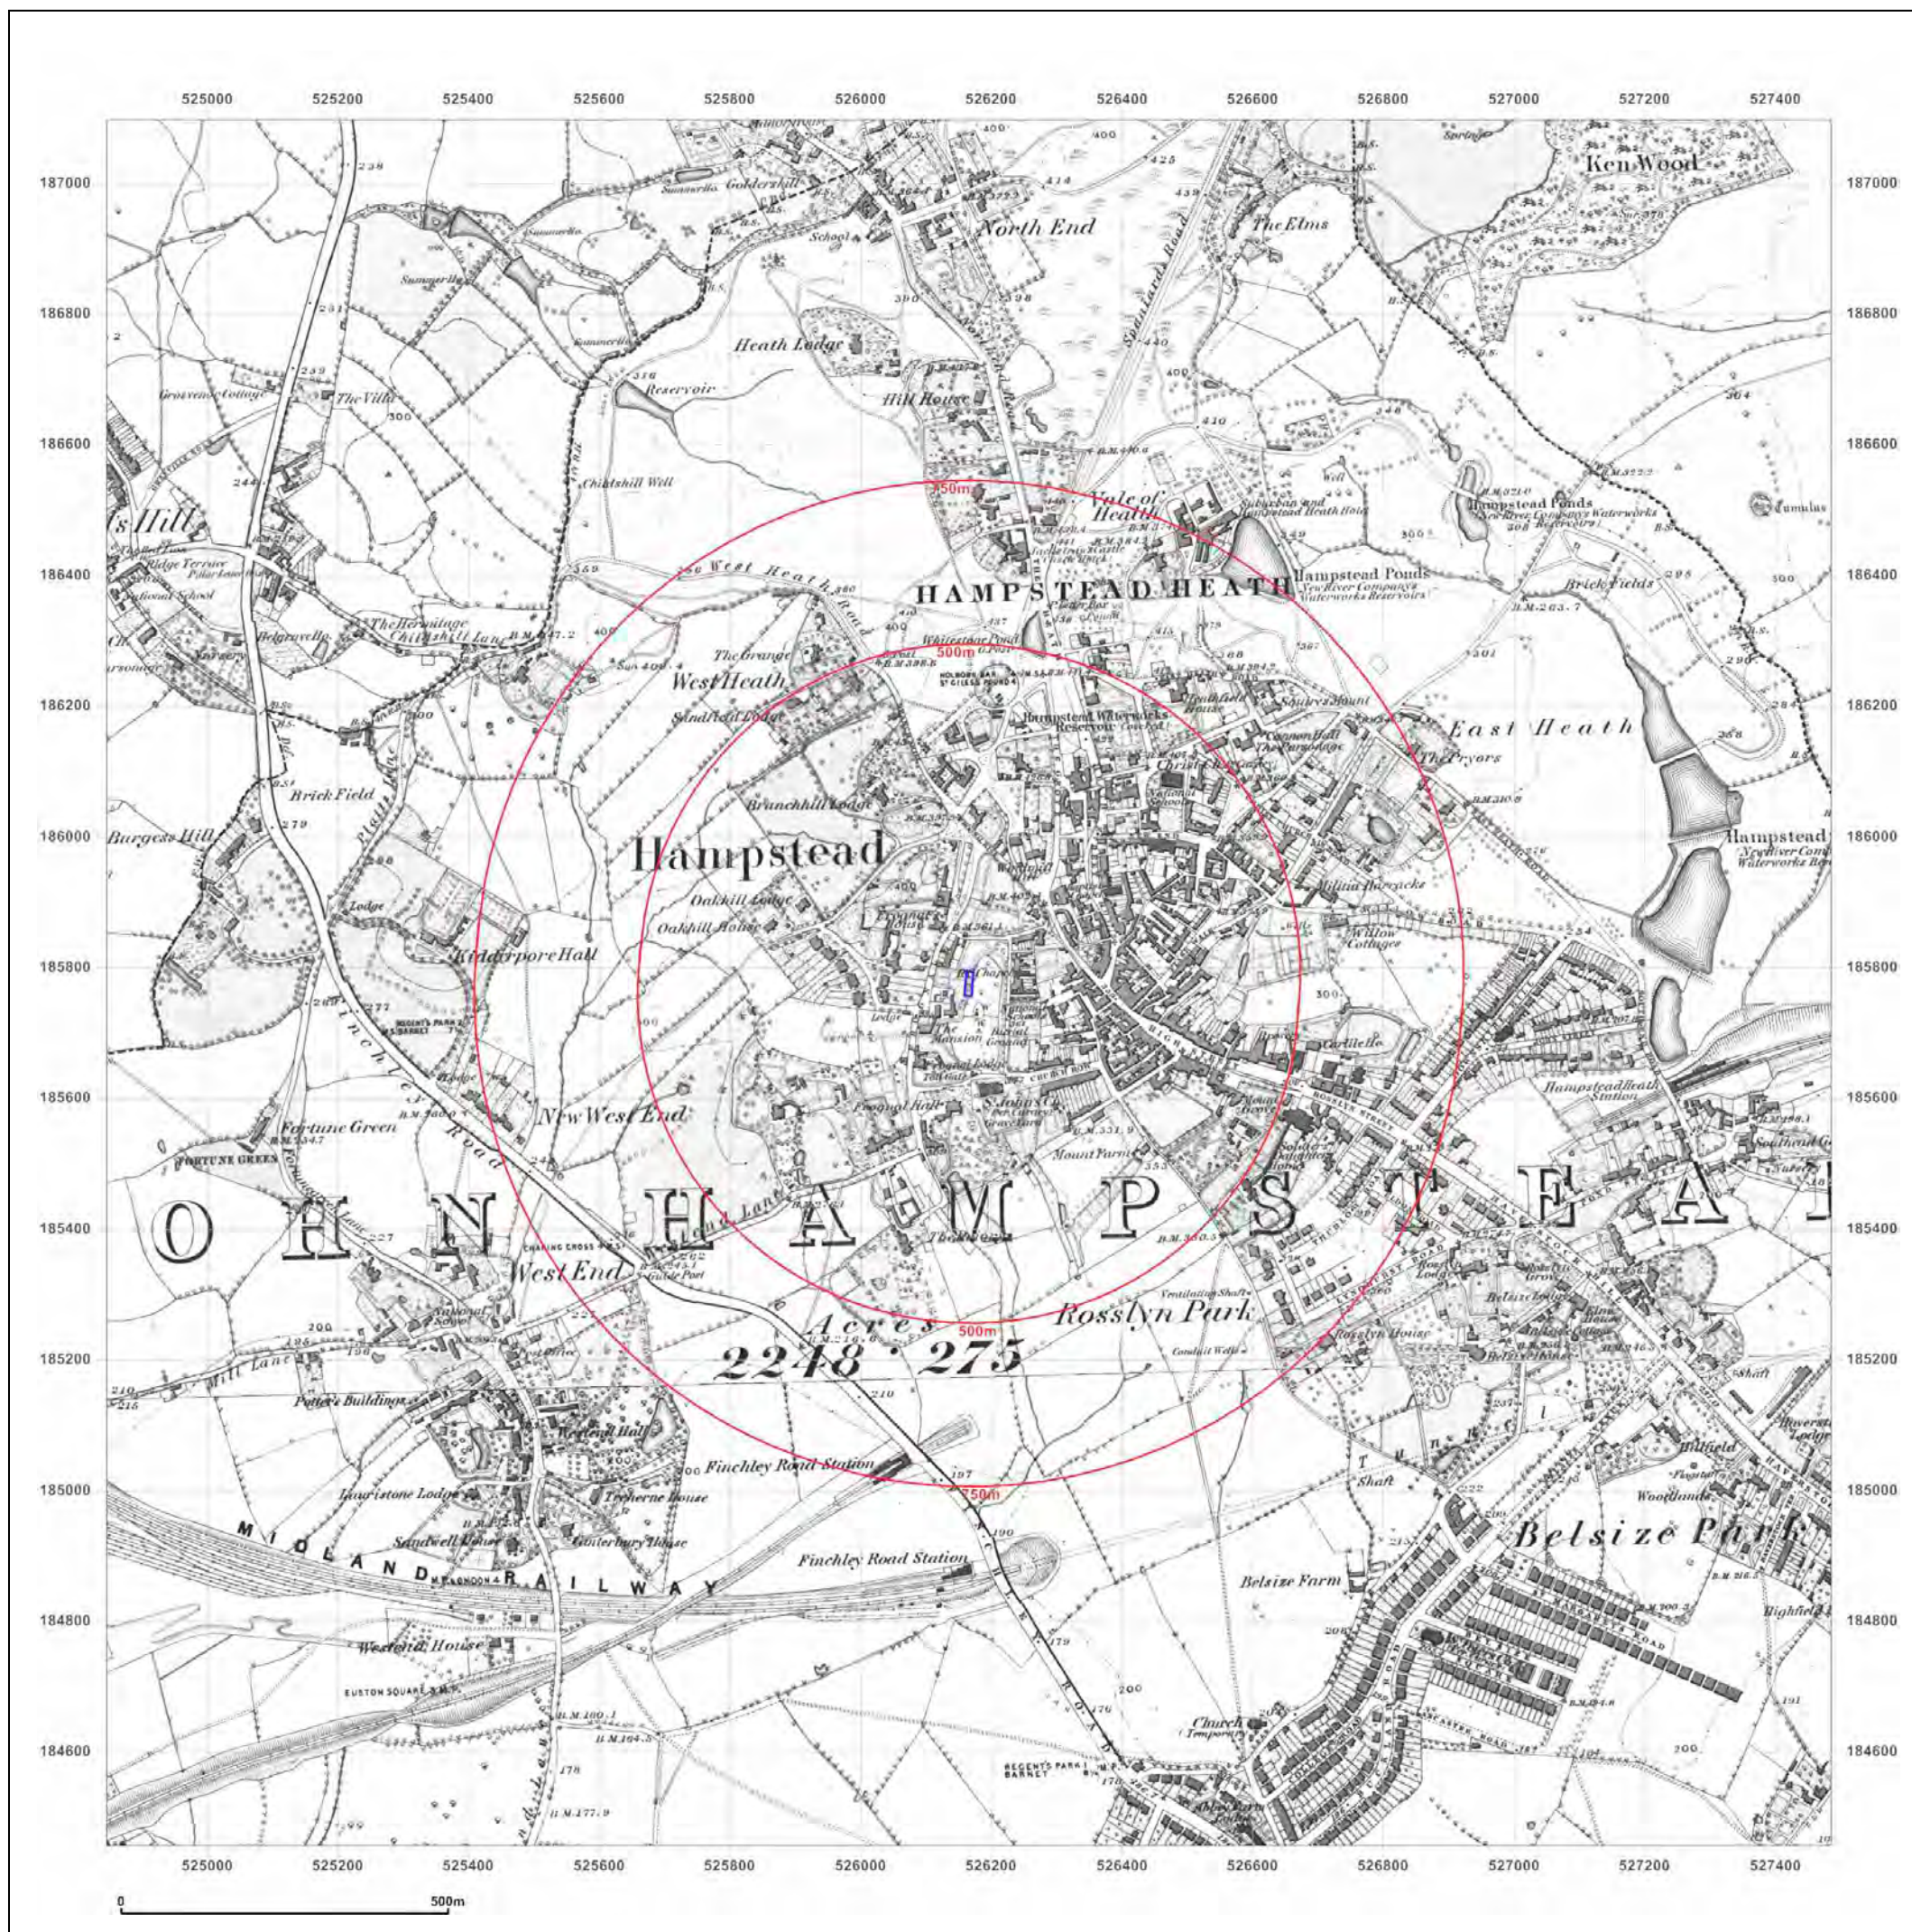

Site Details:

18A, FROGNAL GARDENS,
LONDON, NW3 6XA

Client Ref: 10402-BM
Report Ref: SCL-6195308
Grid Ref: 526165, 185776

Map Name: County Series

Map date: 1873-1874

Scale: 1:10,560

Printed at: 1:10,560

Surveyed 1865
Revised N/A
Edition 1873
Copyright N/A
Levelled N/A

Surveyed 1866
Revised 1874
Edition N/A
Copyright N/A
Levelled N/A

Produced by
Groundsure Insights
T: 08444 159000
E: info@groundsure.com
W: www.groundsure.com

© Crown copyright and database rights 2018 Ordnance Survey 100035207

Production date: 24 July 2019

Map legend available at:
www.groundsure.com/sites/default/files/groundsure_legend.pdf