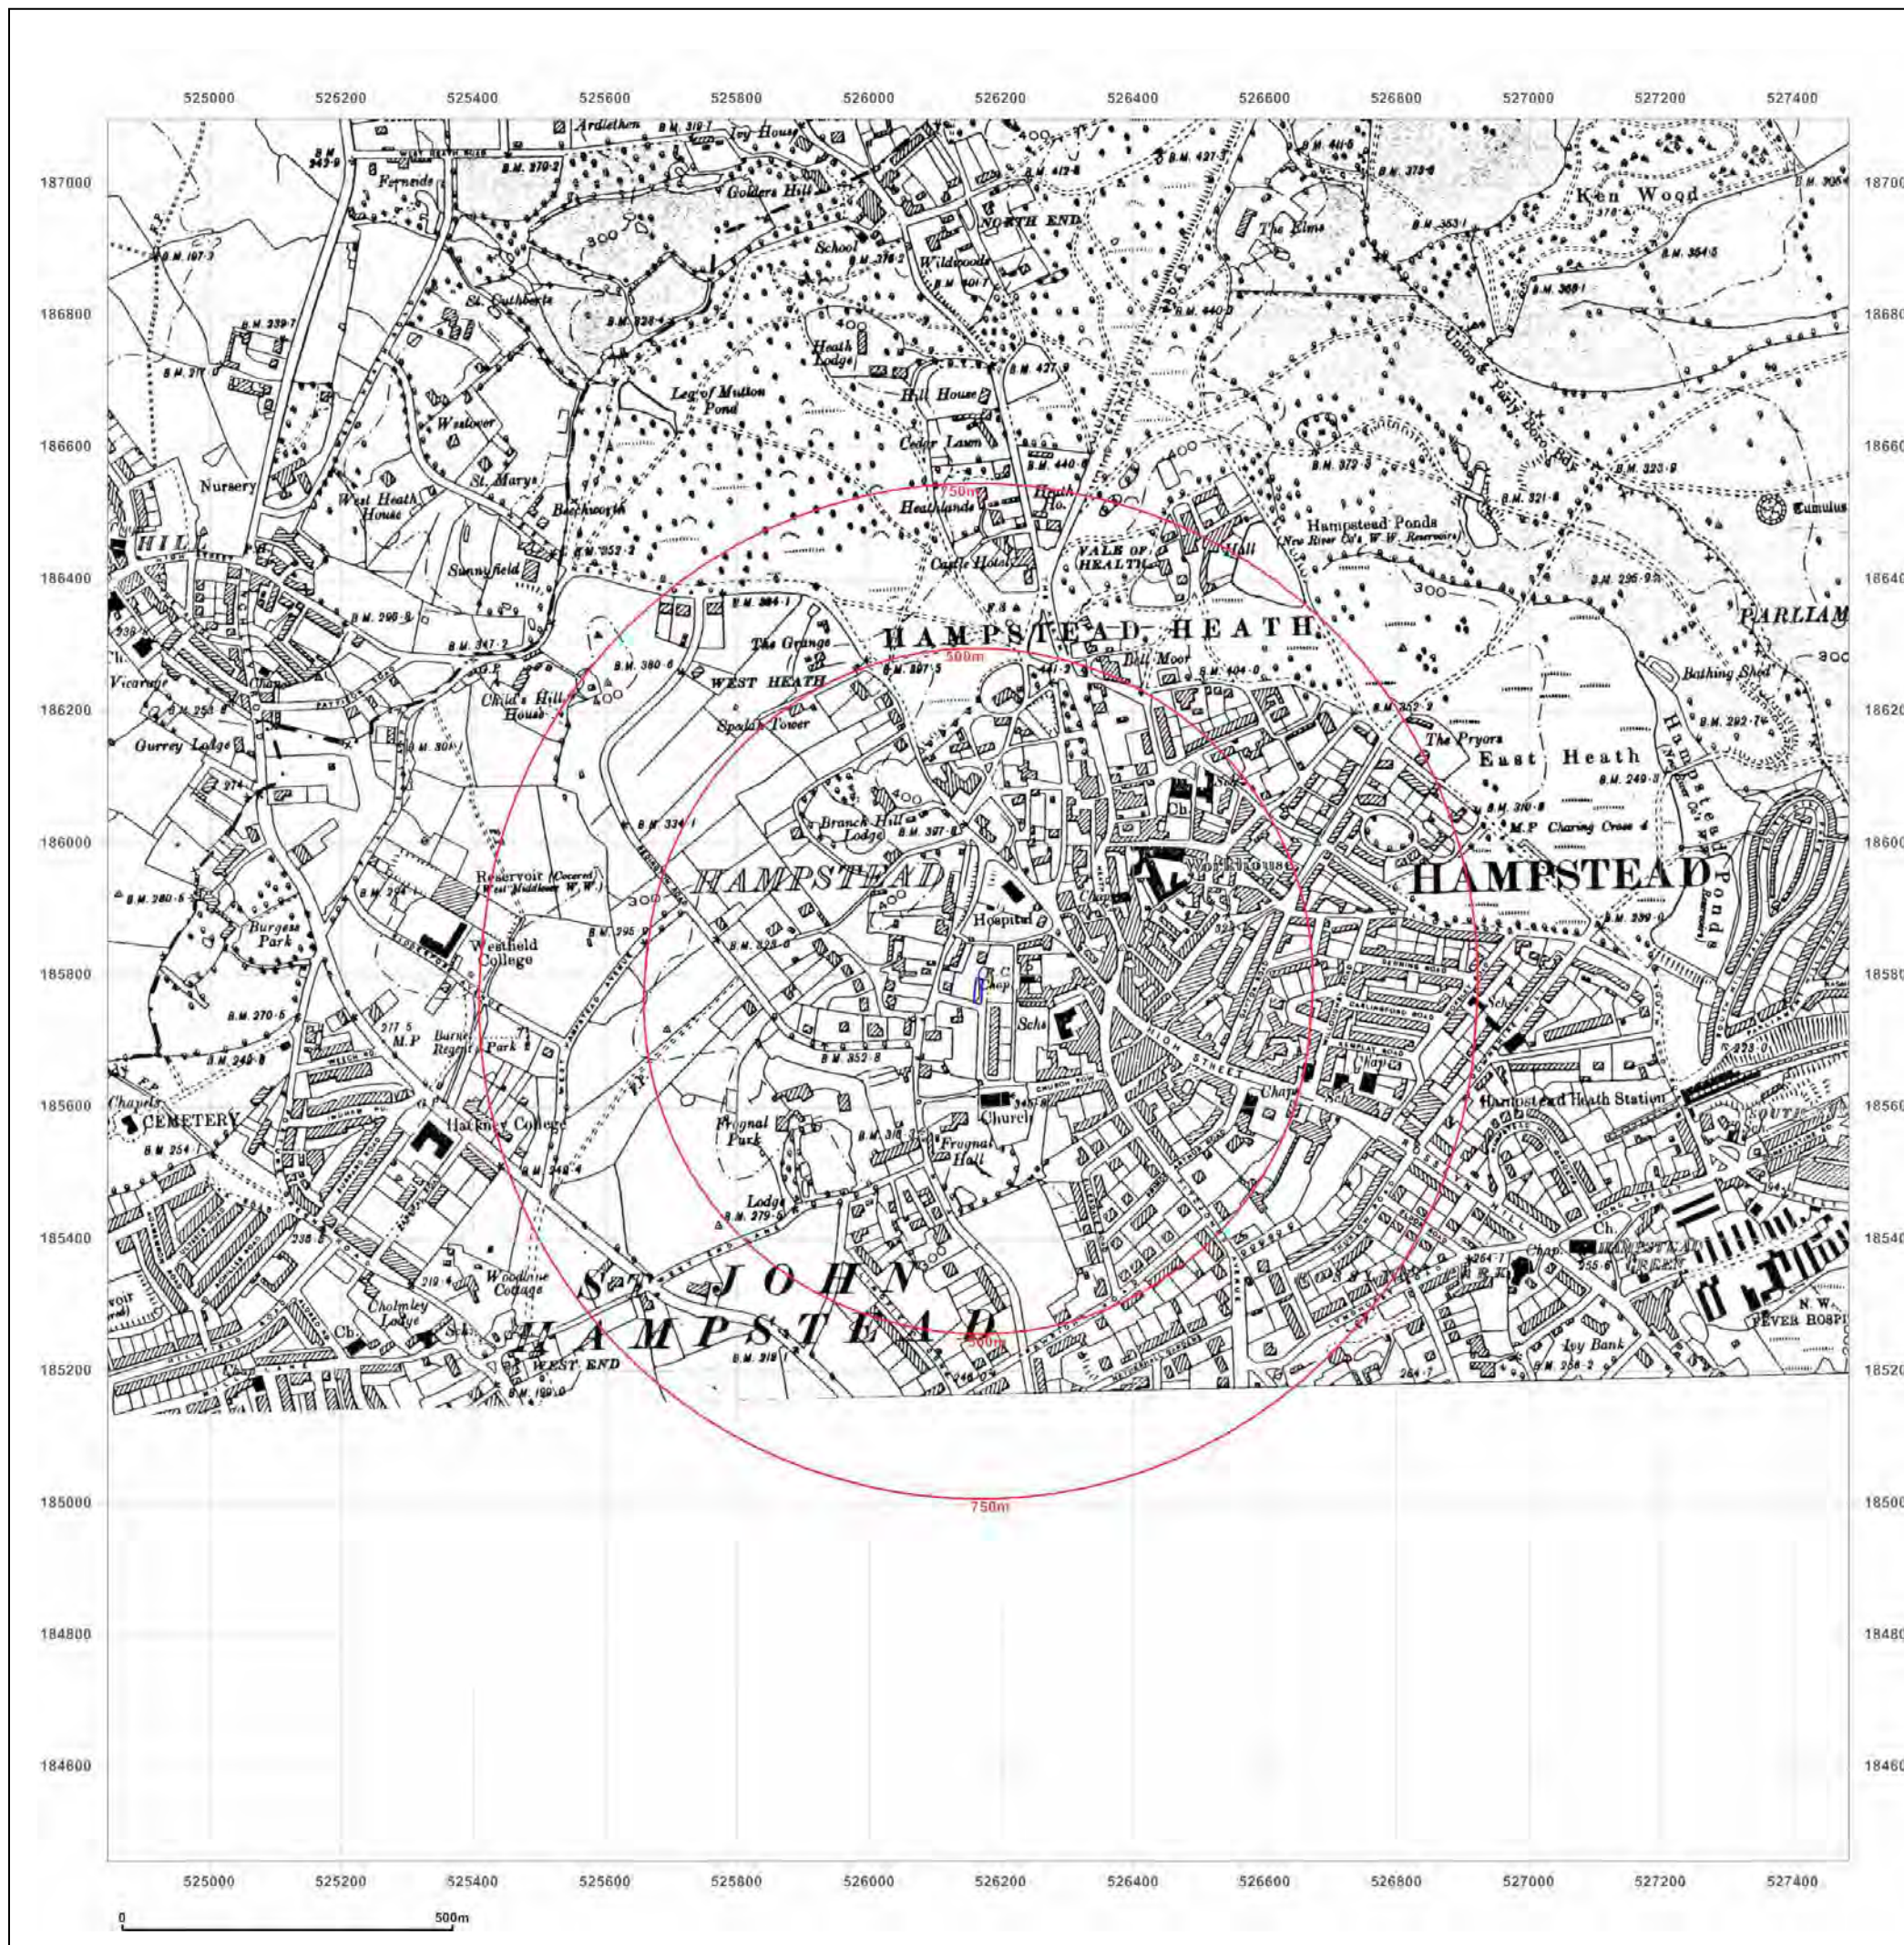

Site Details:

18A, FROGNAL GARDENS,
LONDON, NW3 6XA

Client Ref: 10402-BM
Report Ref: SCL-6195308
Grid Ref: 526165, 185776

Map Name: County Series

Map date: 1896

Scale: 1:10,560

Printed at: 1:10,560

Surveyed 1891
Revised 1894
Edition 1896
Copyright N/A
Levelled N/A

Produced by
Groundsure Insights
T: 08444 159000
E: info@groundsure.com
W: www.groundsure.com