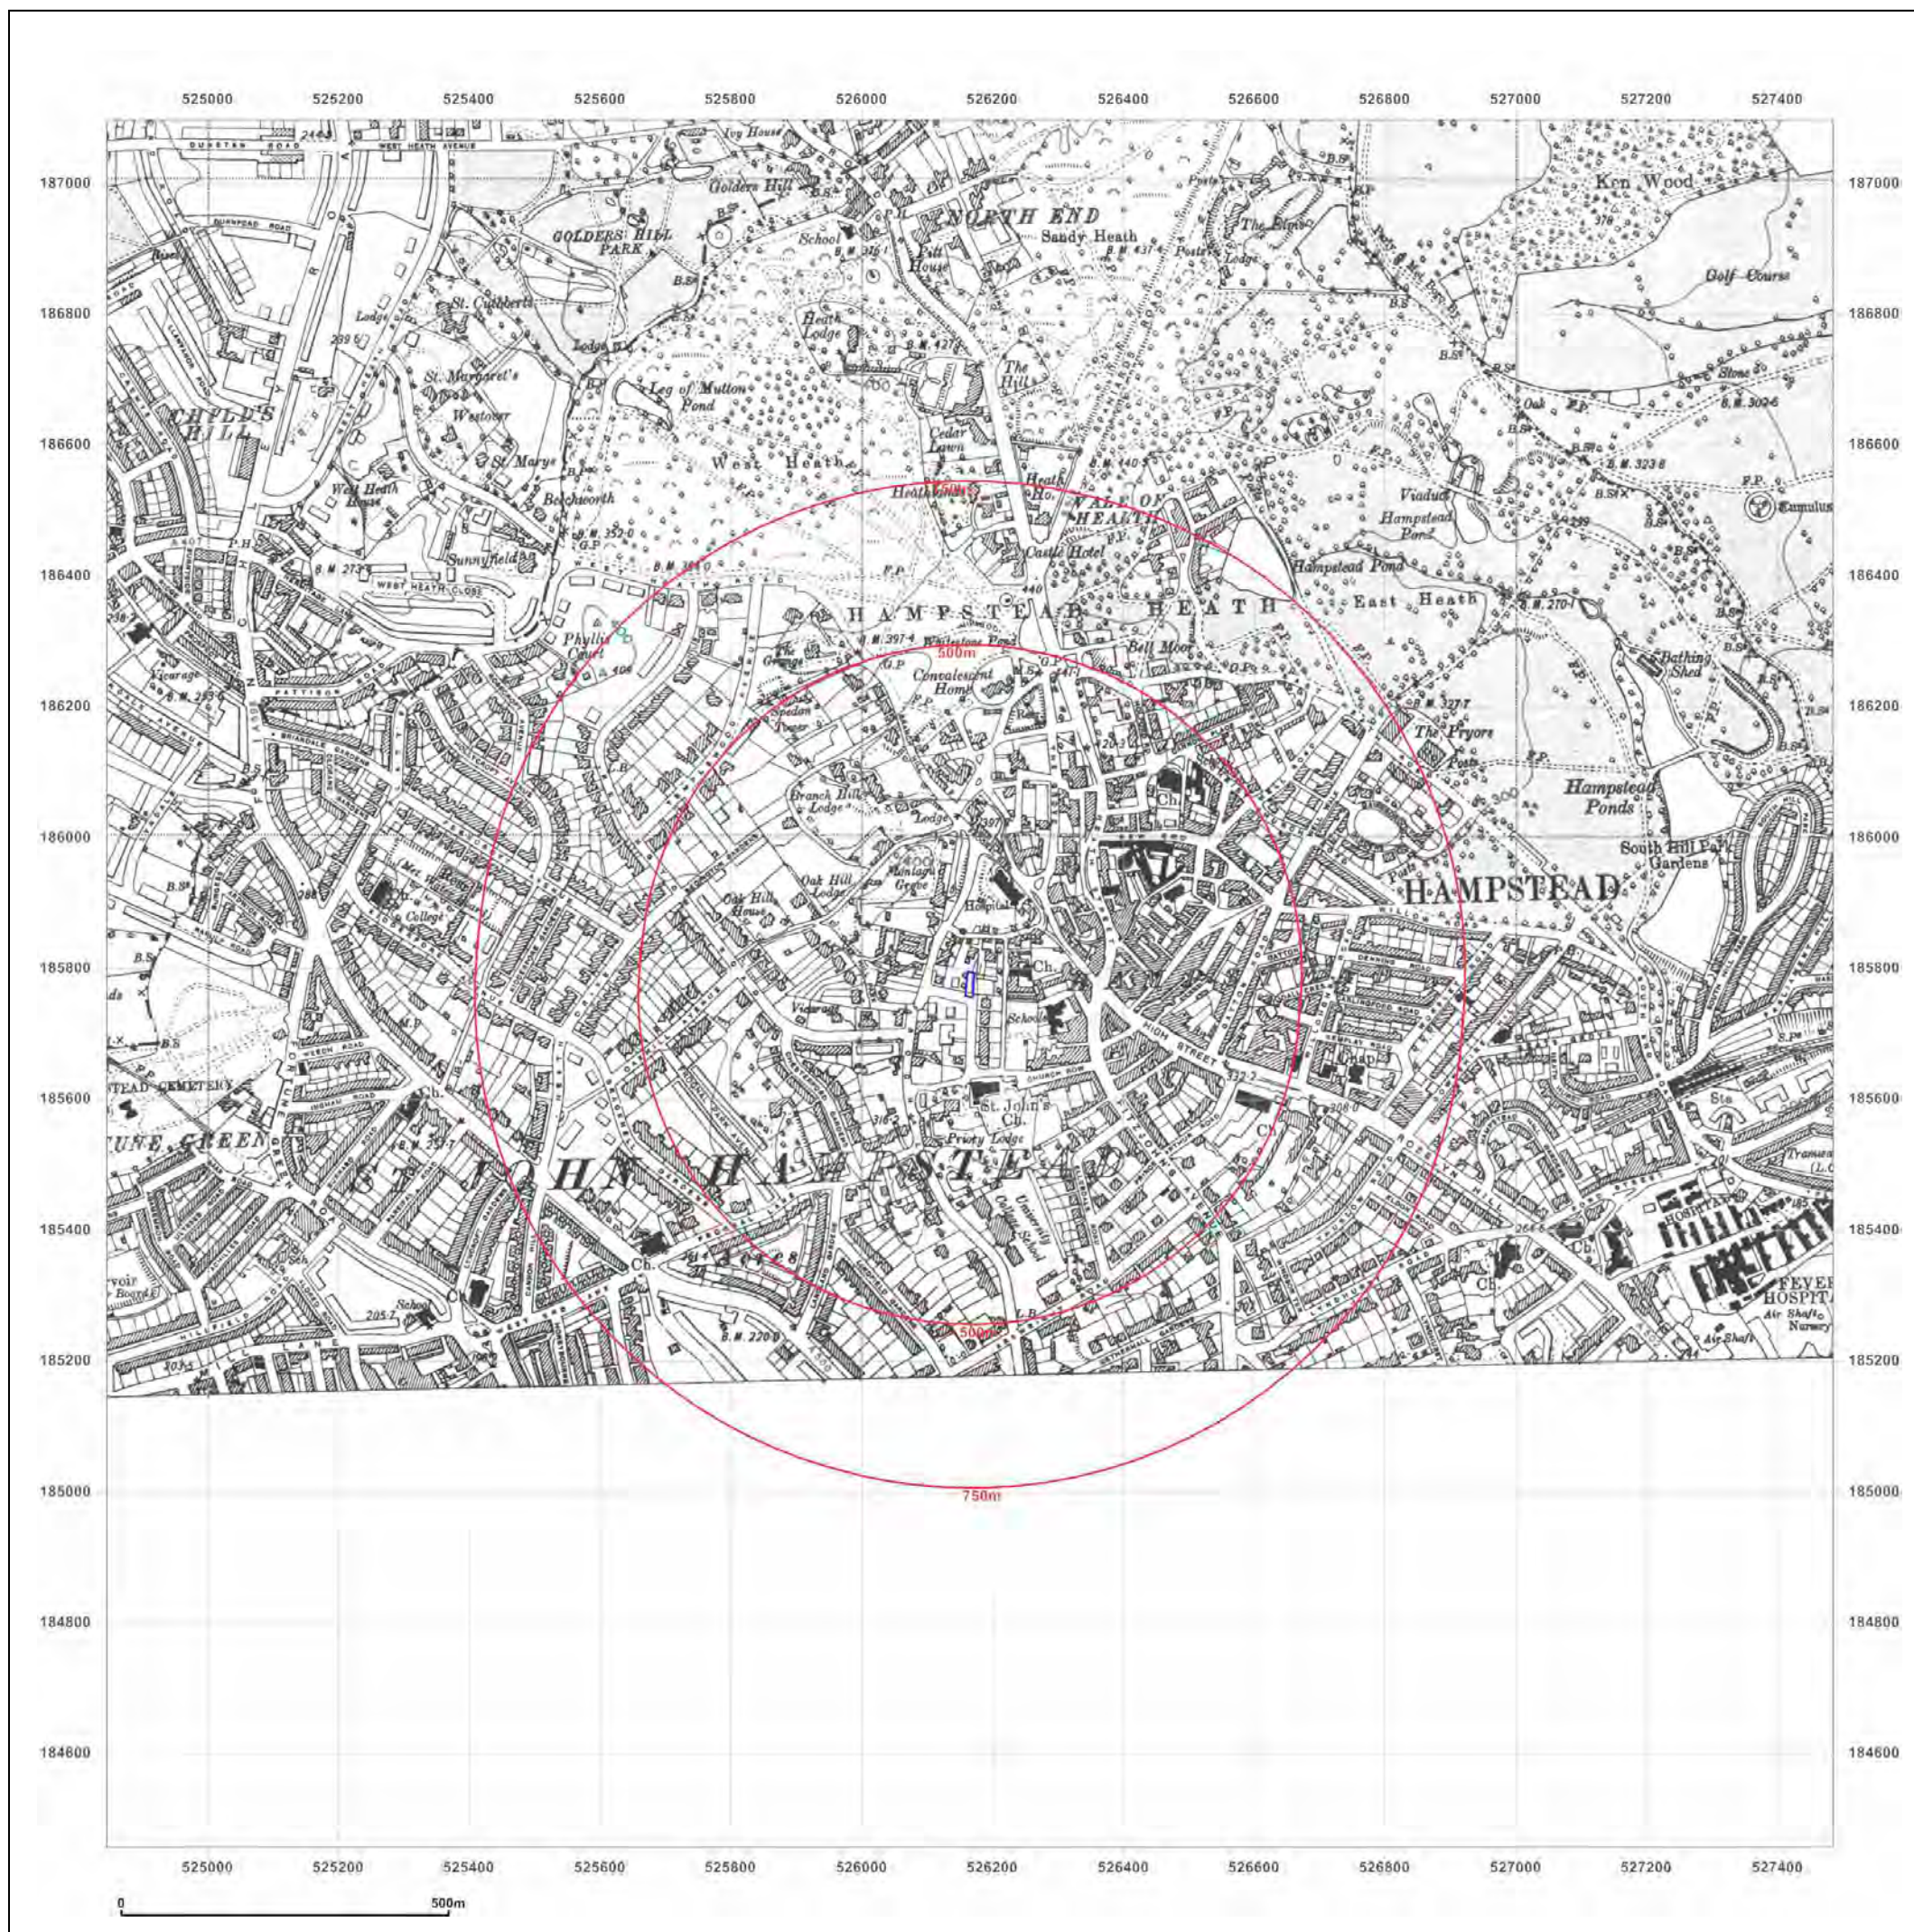

Site Details:

18A, FROGNAL GARDENS,
LONDON, NW3 6XA

Client Ref: 10402-BM
Report Ref: SCL-6195308
Grid Ref: 526165, 185776

Map Name: County Series

Map date: 1938

Scale: 1:10,560

Printed at: 1:10,560

Surveyed 1865
Revised 1938
Edition N/A
Copyright N/A
Levelled 1919

Produced by
Groundsure Insights
T: 08444 159000
E: info@groundsure.com
W: www.groundsure.com