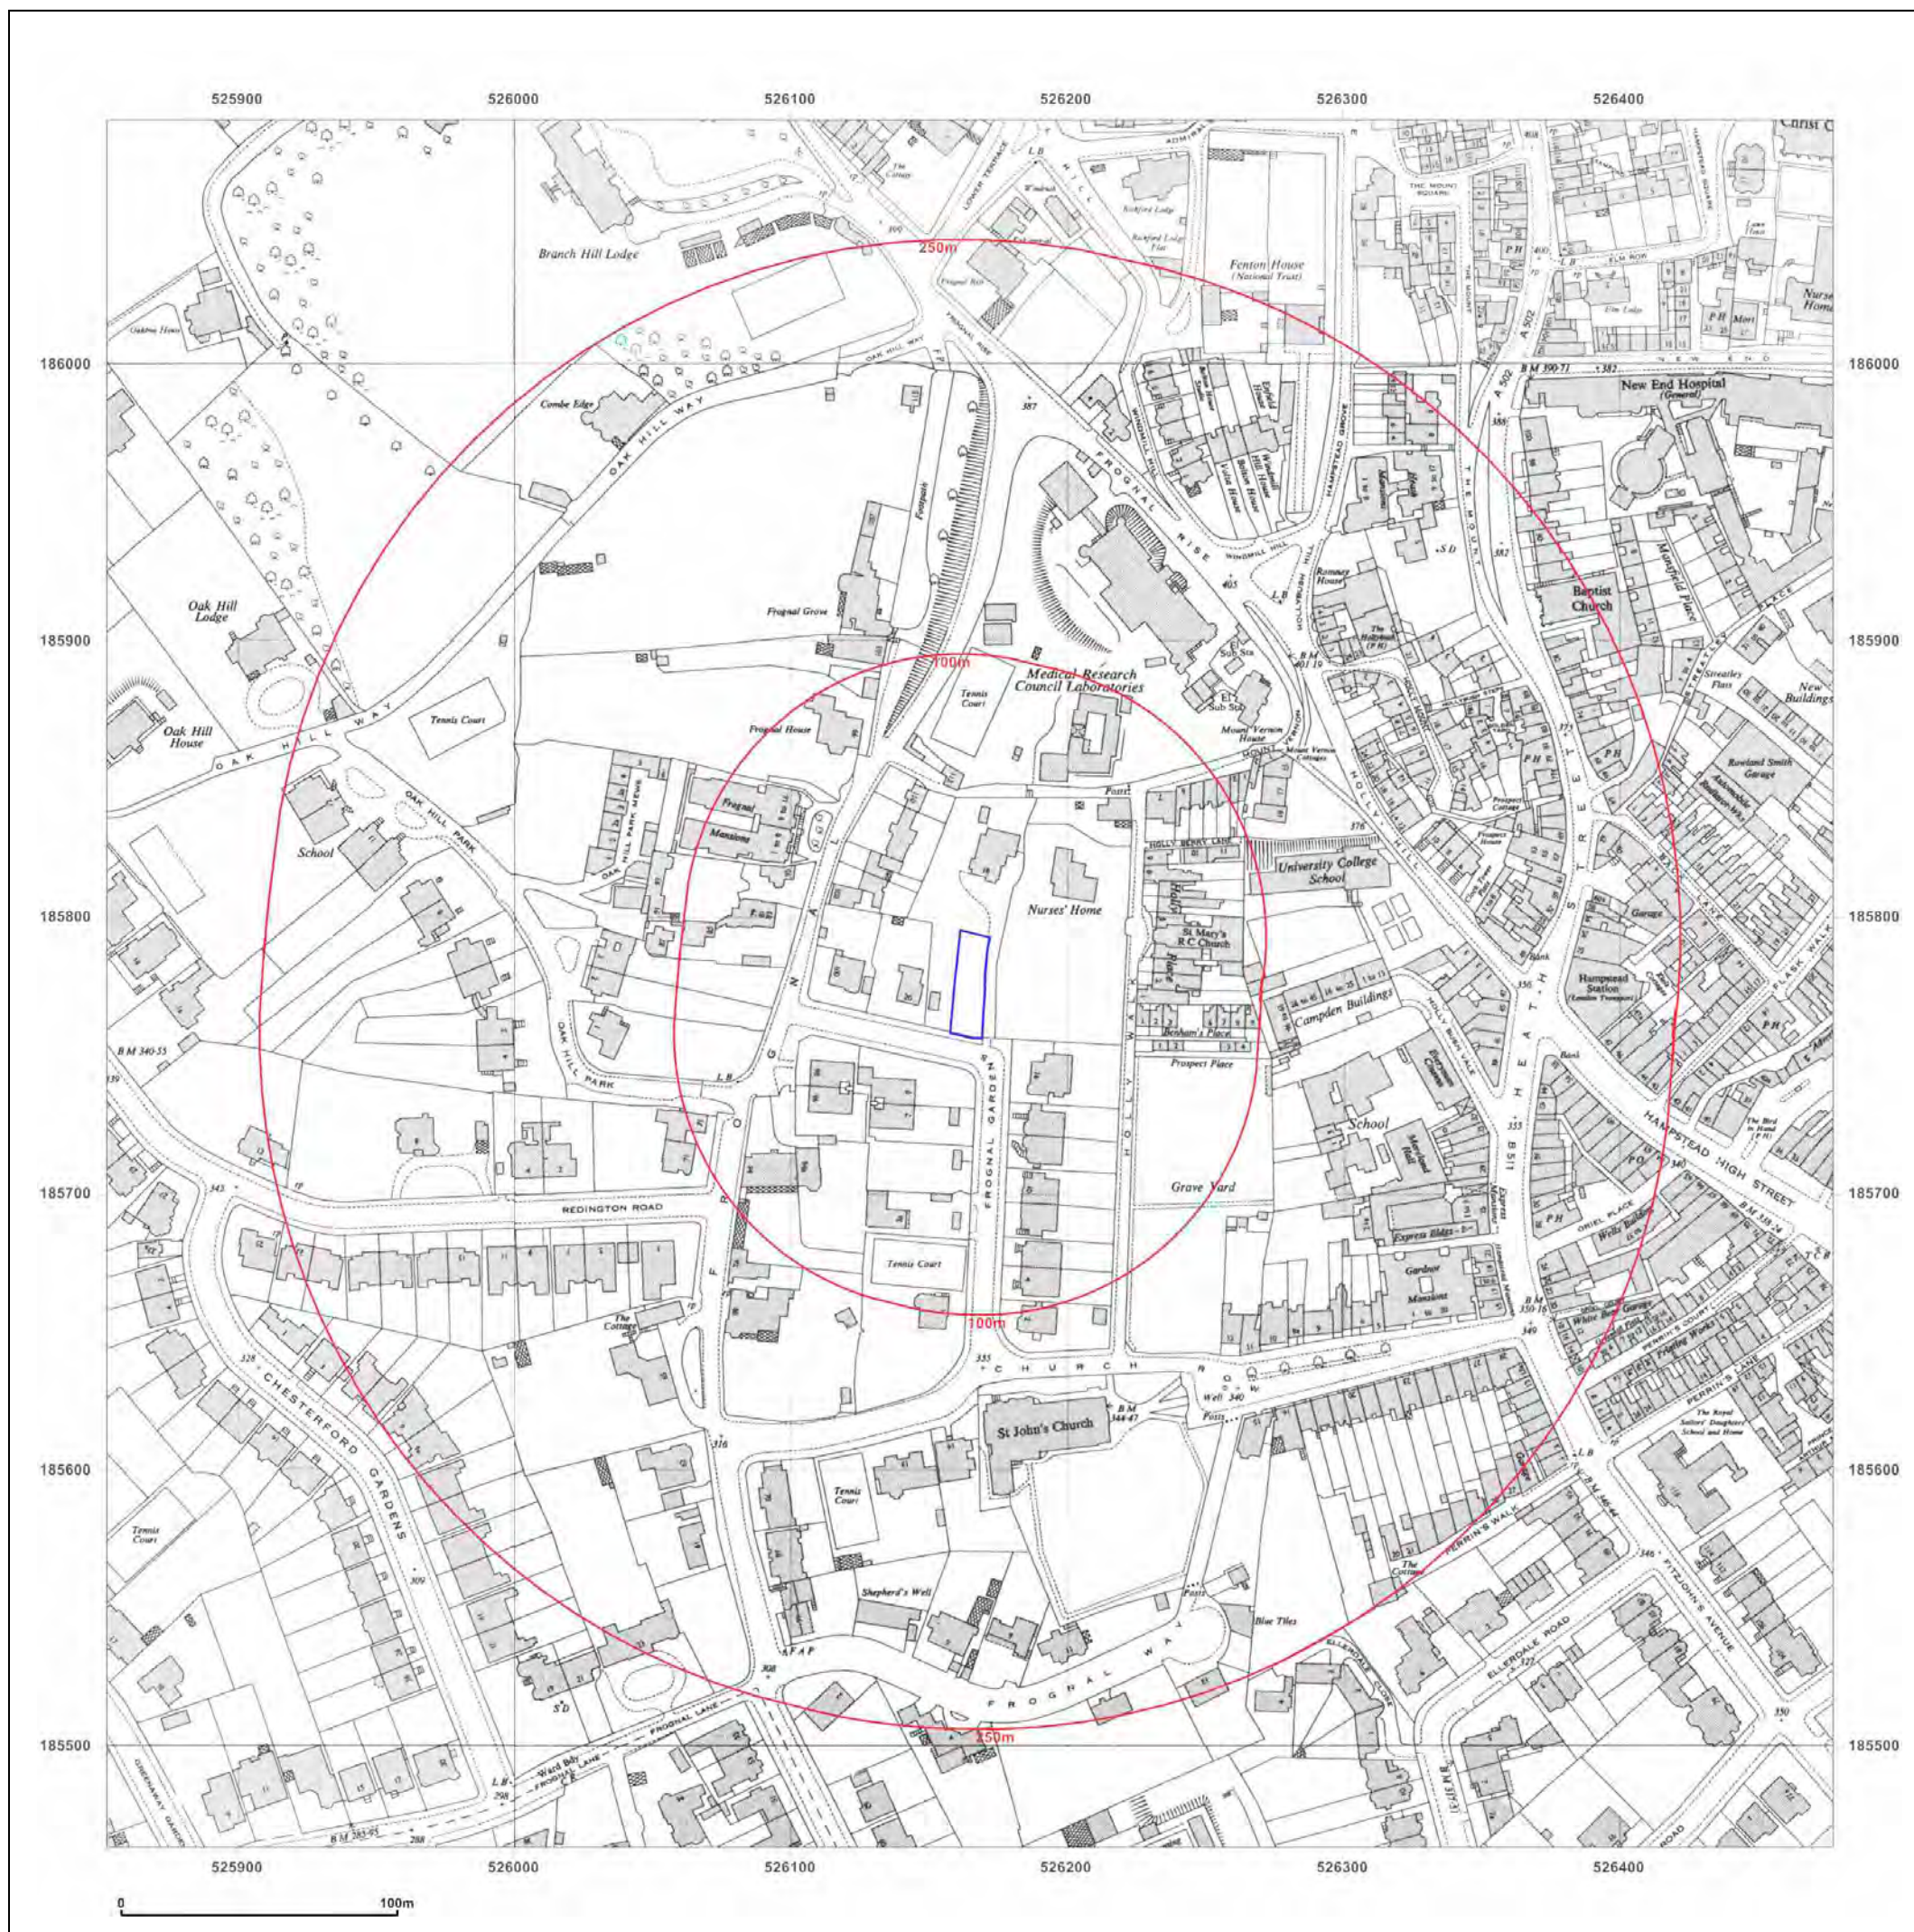

Site Details:

18A, FROGNAL GARDENS,
LONDON, NW3 6XA

Client Ref: 10402-BM
Report Ref: SCL-6195308
Grid Ref: 526165, 185776

Map Name: National Grid

Map date: 1953

Scale: 1:2,500

Printed at: 1:2,500

Surveyed 1953
Revised 1953
Edition N/A
Copyright 1955
Levelled 1933

Surveyed 1953
Revised 1953
Edition 1954
Copyright N/A
Levelled 1933

Surveyed 1953
Revised 1953
Edition 1955
Copyright N/A
Levelled 1933

Surveyed 1953
Revised 1953
Edition 1955
Copyright N/A
Levelled 1933

Produced by
Groundsure Insights
T: 08444 159000
E: info@groundsure.com
W: www.groundsure.com

© Crown copyright and database rights 2018 Ordnance Survey 100035207

Production date: 24 July 2019

Map legend available at:
www.groundsure.com/sites/default/files/groundsure_legend.pdf