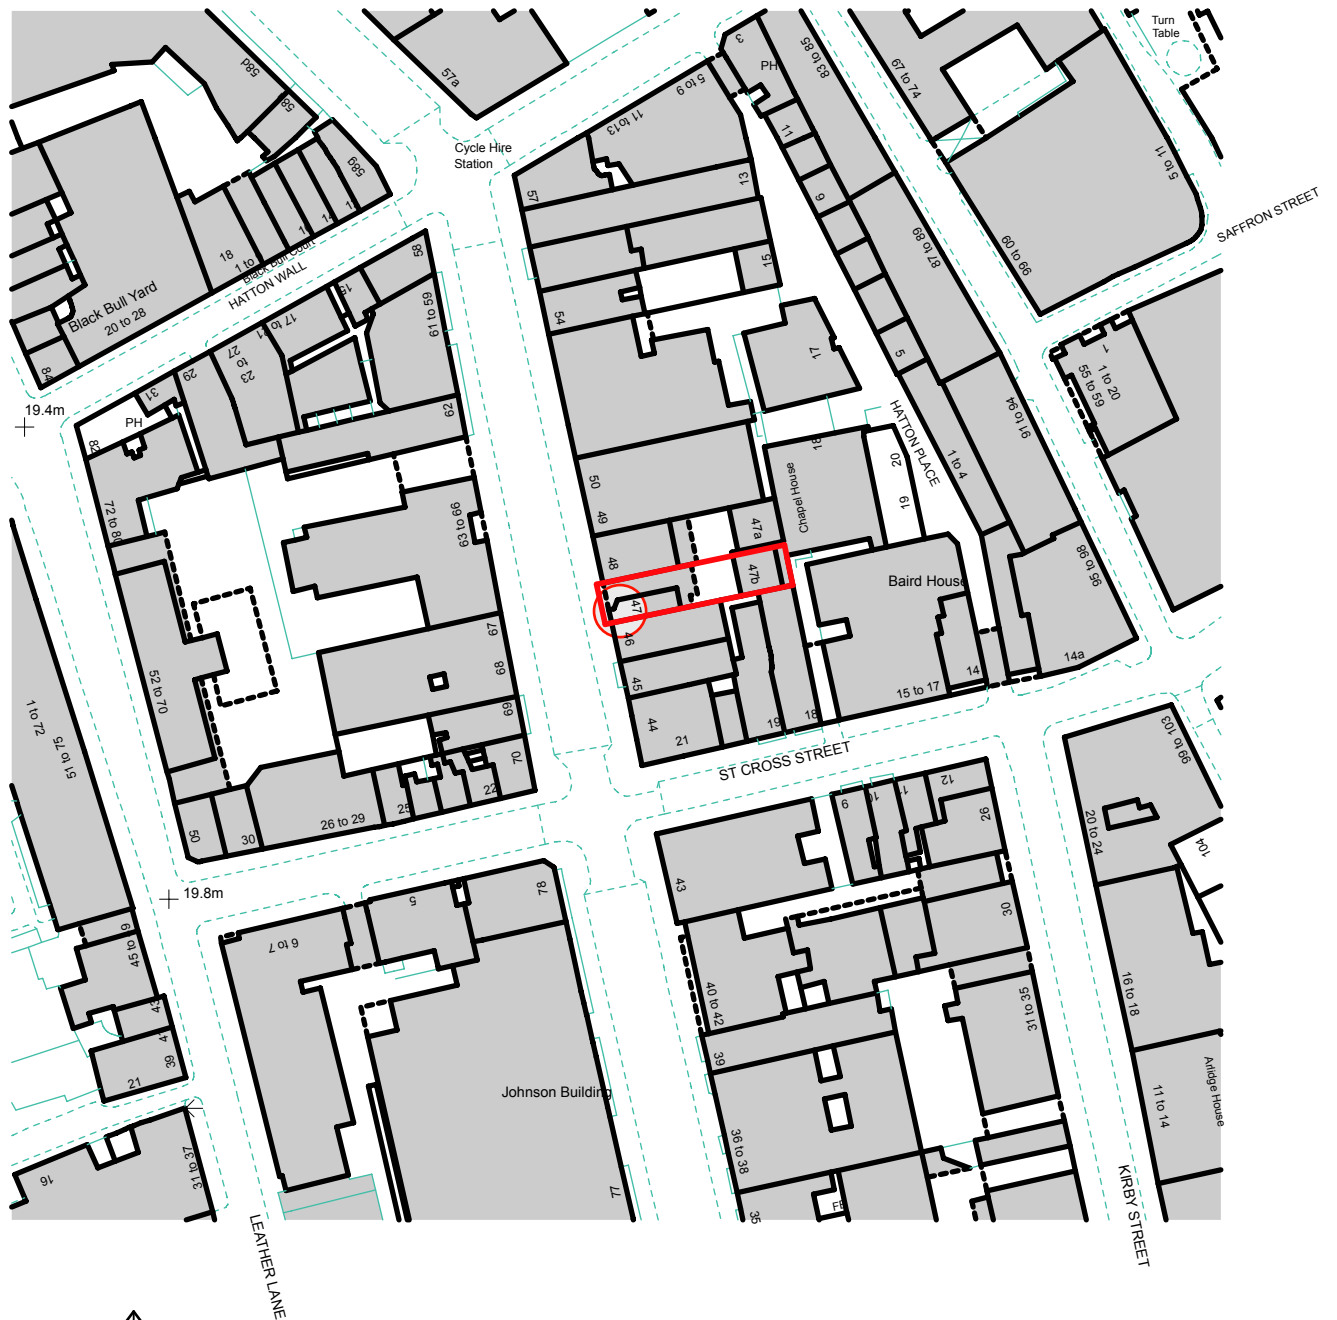

ronald fender designs

architectural and interior design consultants

West House, Thornhill, Limpsfield, Surrey, RH8 0ED. 01883 730373

Metres

notes:
1. This drawing is copyright and must not be copied or reproduced without written consent.
2. The builder is to work to figured dimensions and must not scale the drawing.

revisions:

title:
47 HATTON GARDEN
SITE LOCATION PLAN

drg no: 15091/SLP
scale: 1 : 1250 @ A4
date: 20-11-2020
drawn by: NGH